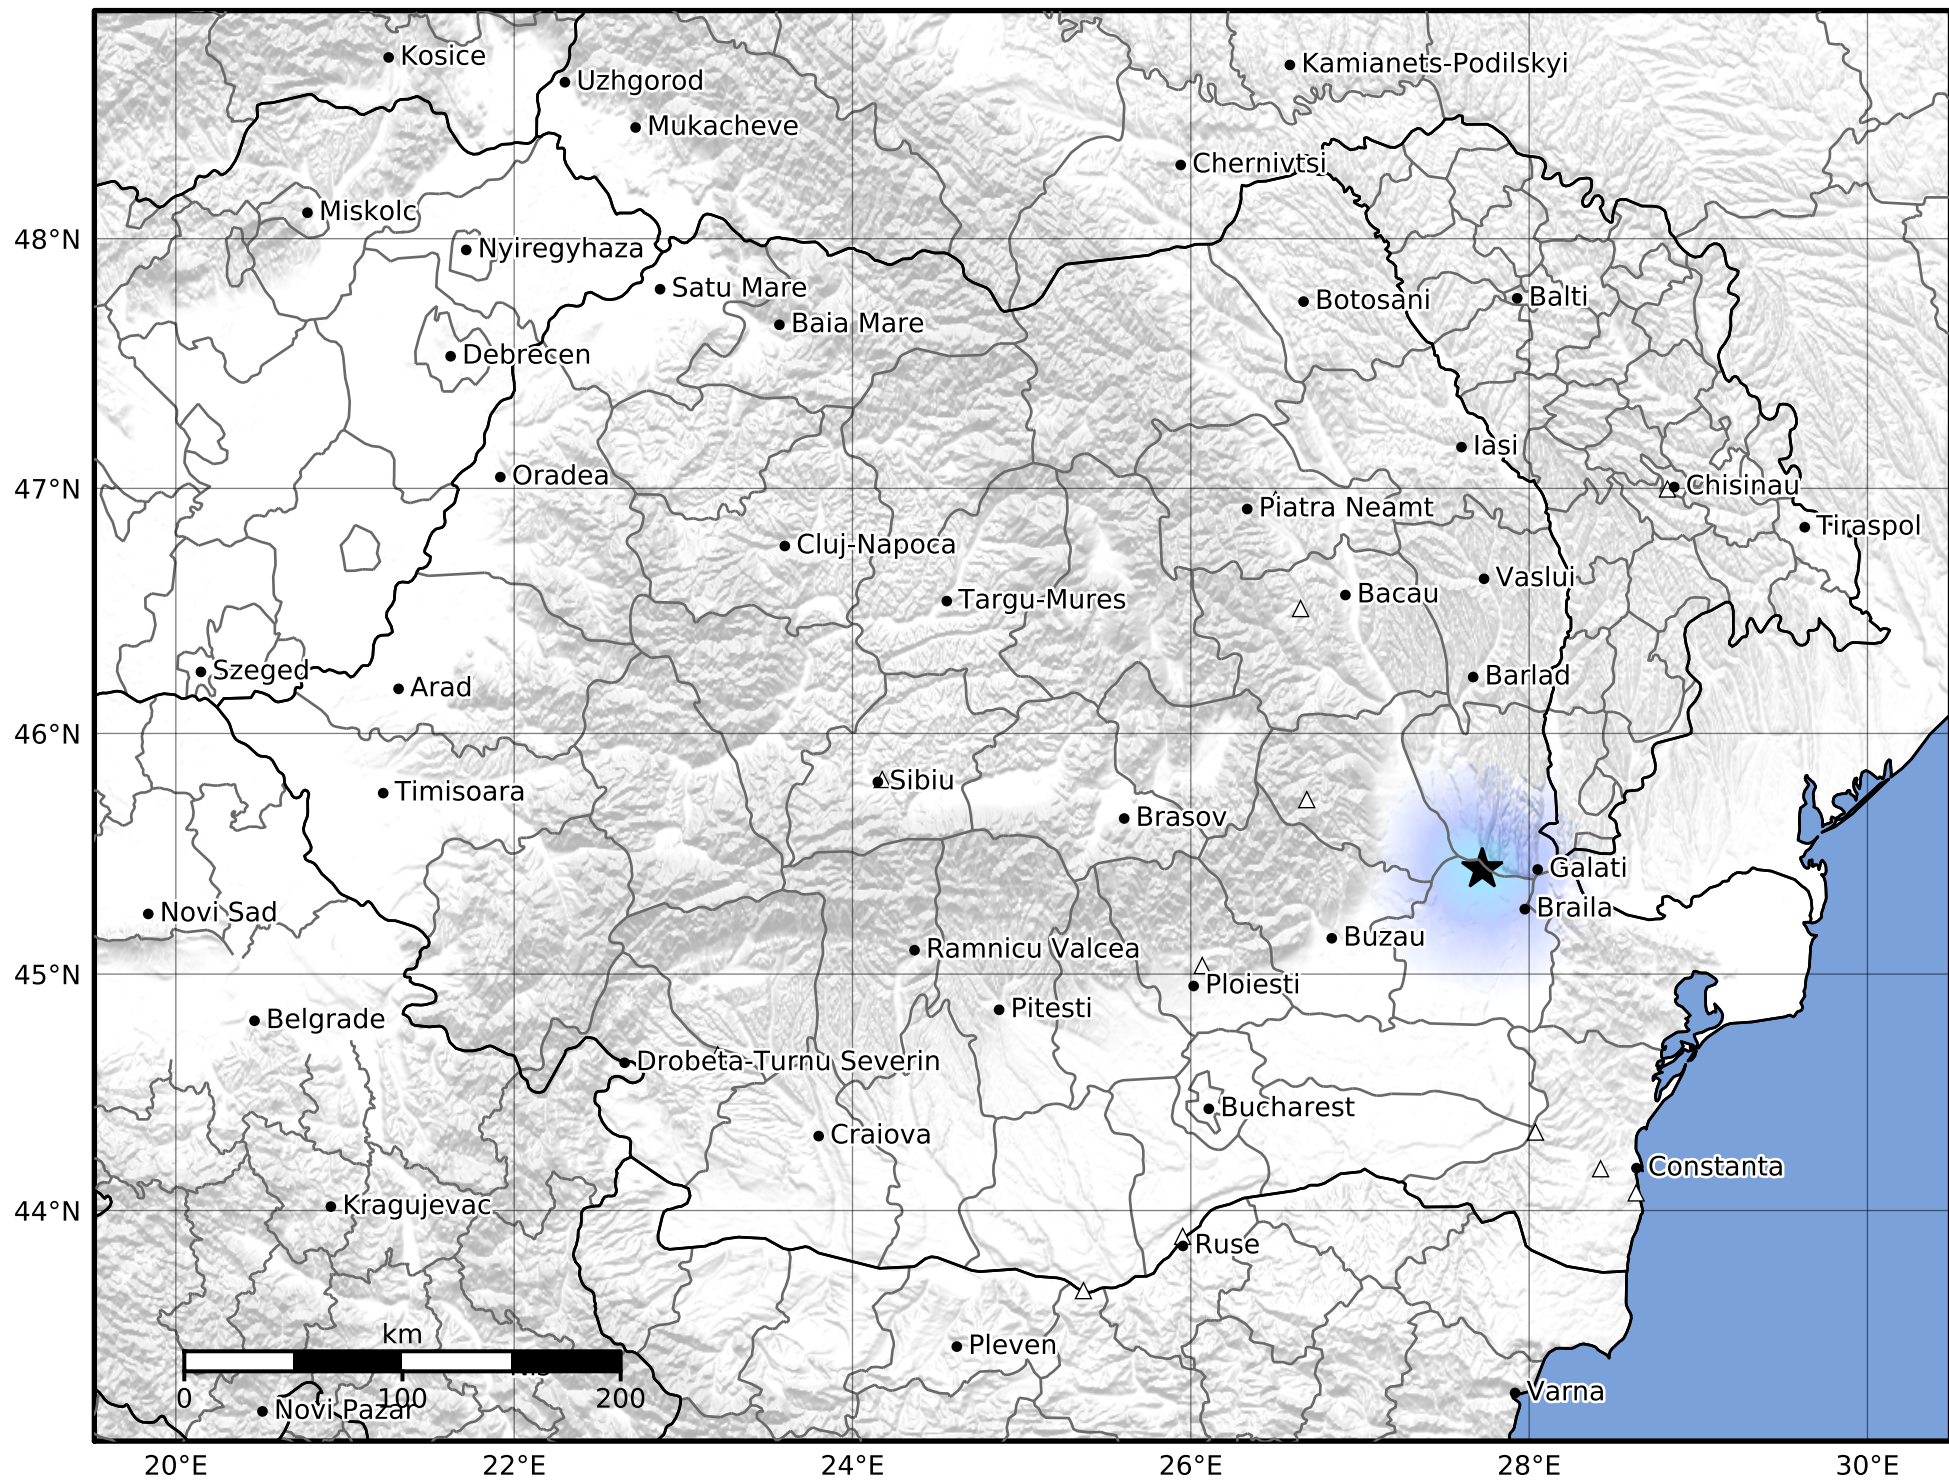

Macroseismic Intensity Map
 INFP ShakeMap: Muntenia - Braila
 Jan 10, 2022 21:18:40 UTC M3.4 N45.44 E27.72 Depth: 10.0km
 ID:2022011021184018

SHAKING	Not felt	Weak	Light	Moderate	Strong	Very strong	Severe	Violent	Extreme
DAMAGE	None	None	None	Very light	Light	Moderate	Moderate/heavy	Heavy	Very heavy
PGA(%g)	<0.05	0.3	2.76	6.2	11.5	21.5	40.1	74.7	>139
PGV(cm/s)	<0.02	0.13	1.41	4.65	9.64	20	41.4	85.8	>178
INTENSITY	I	II-III	IV	V	VI	VII	VIII	IX	X+

Scale based on Worden et al. (2012)

Version 1: Processed 2022-10-03T08:32:20Z

△ Seismic Instrument ○ Macroseismic Observation ★ Epicenter