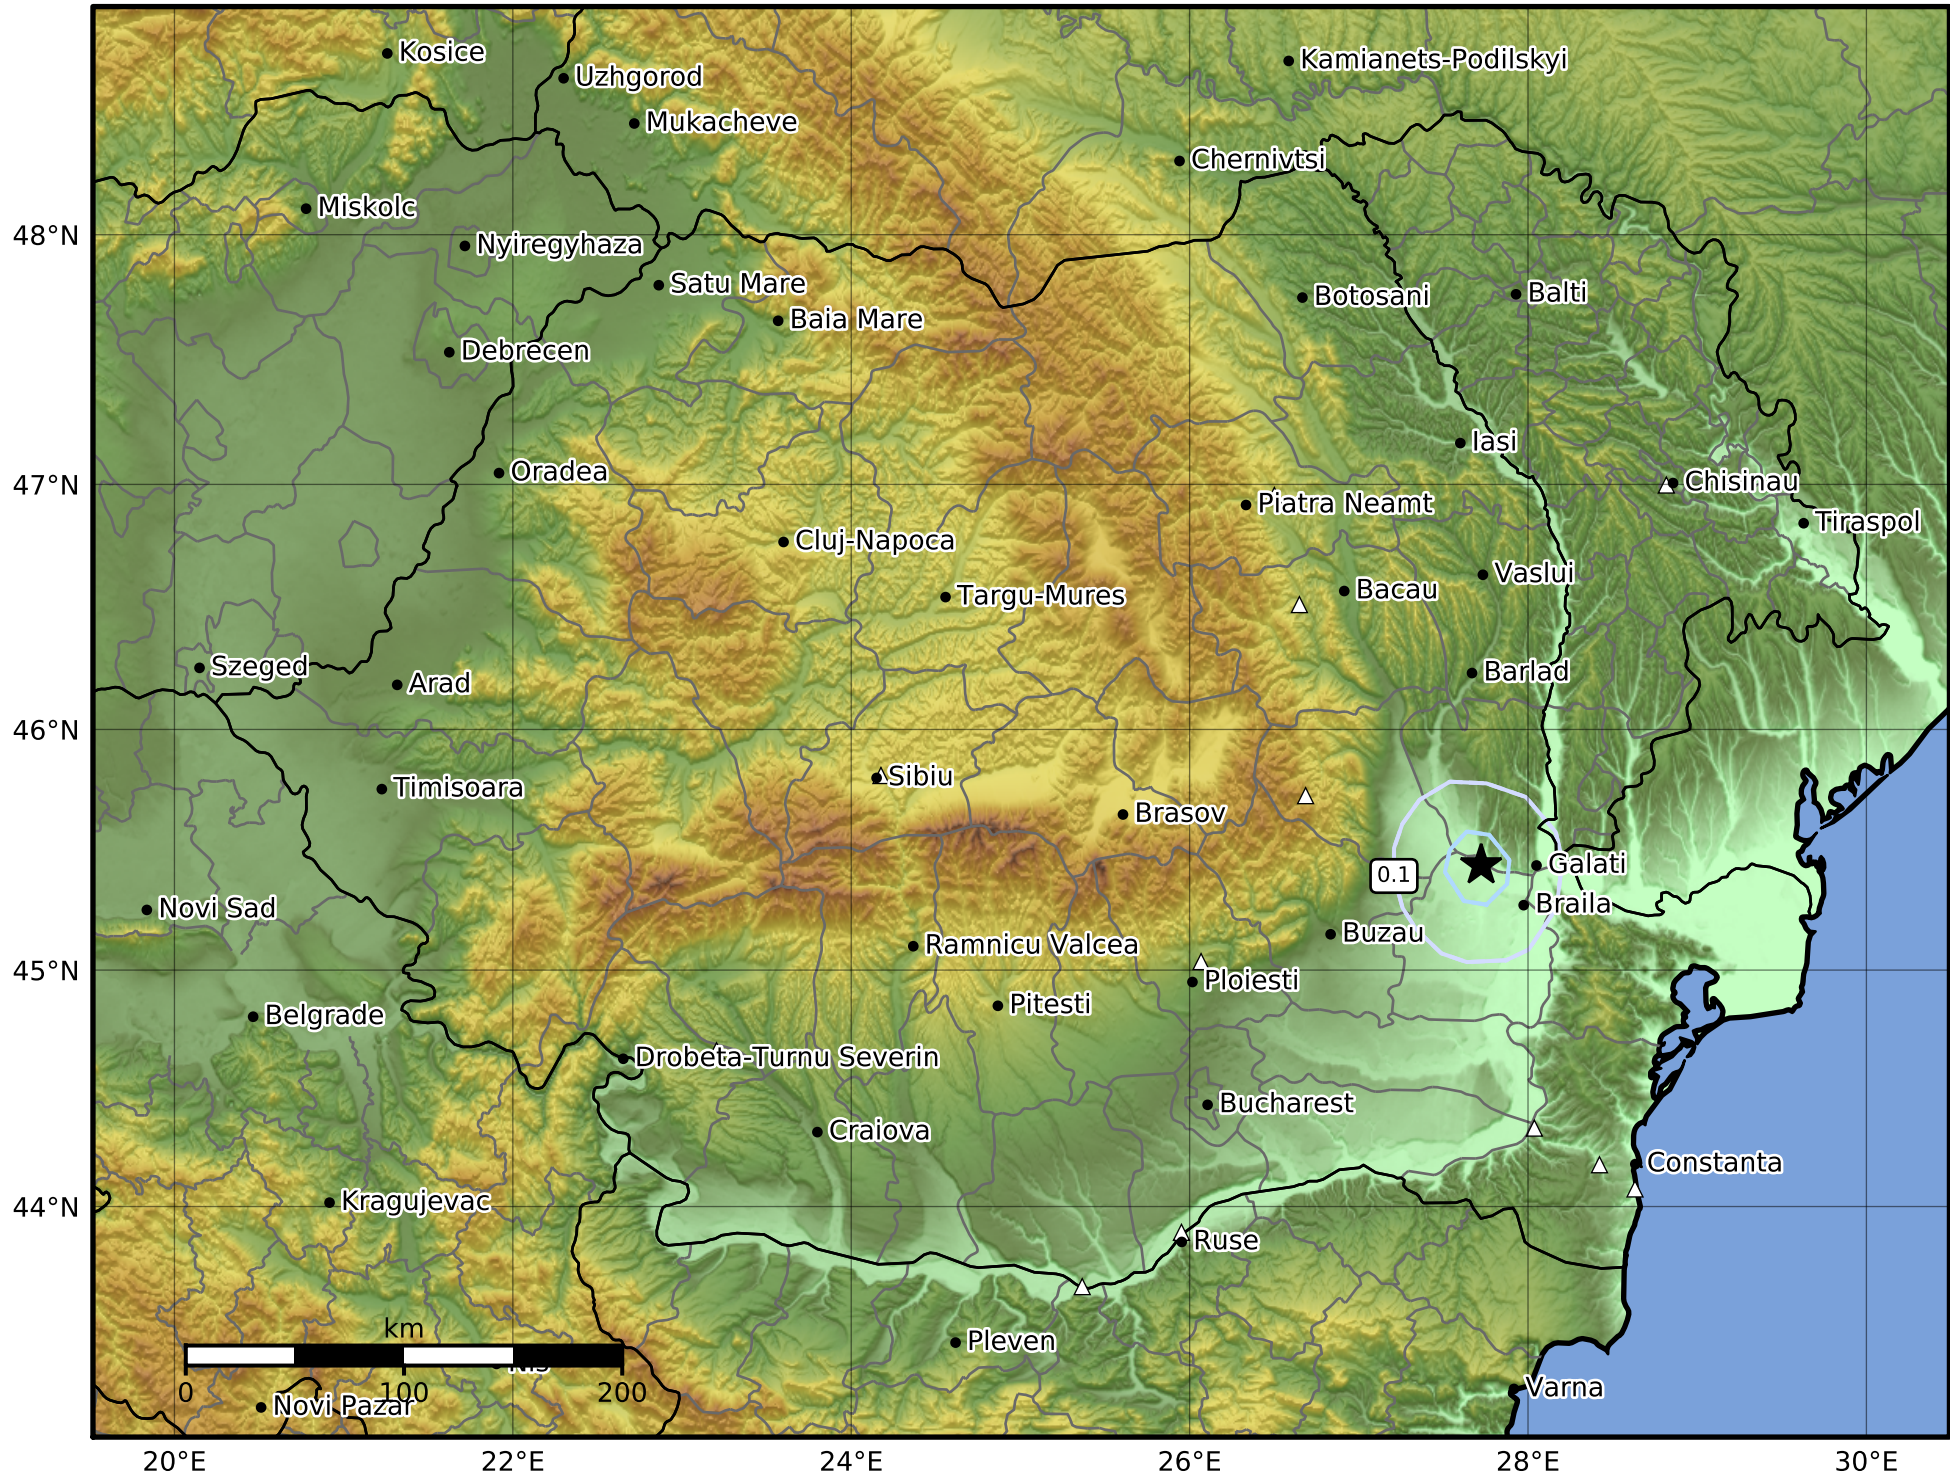

Peak Ground Acceleration Map
 INFP ShakeMap: Muntenia - Braila
 Jan 10, 2022 21:18:40 UTC M3.4 N45.44 E27.72 Depth: 10.0km
 ID:2022011021184018

PGA (%g)	0.1	0.3	0.5	0.7	1	3	5	7	10	30	50	70
----------	-----	-----	-----	-----	---	---	---	---	----	----	----	----

Scale based on Worden et al. (2012)

Version 1: Processed 2022-10-03T08:32:20Z

△ Seismic Instrument ○ Macroseismic Observation ★ Epicenter