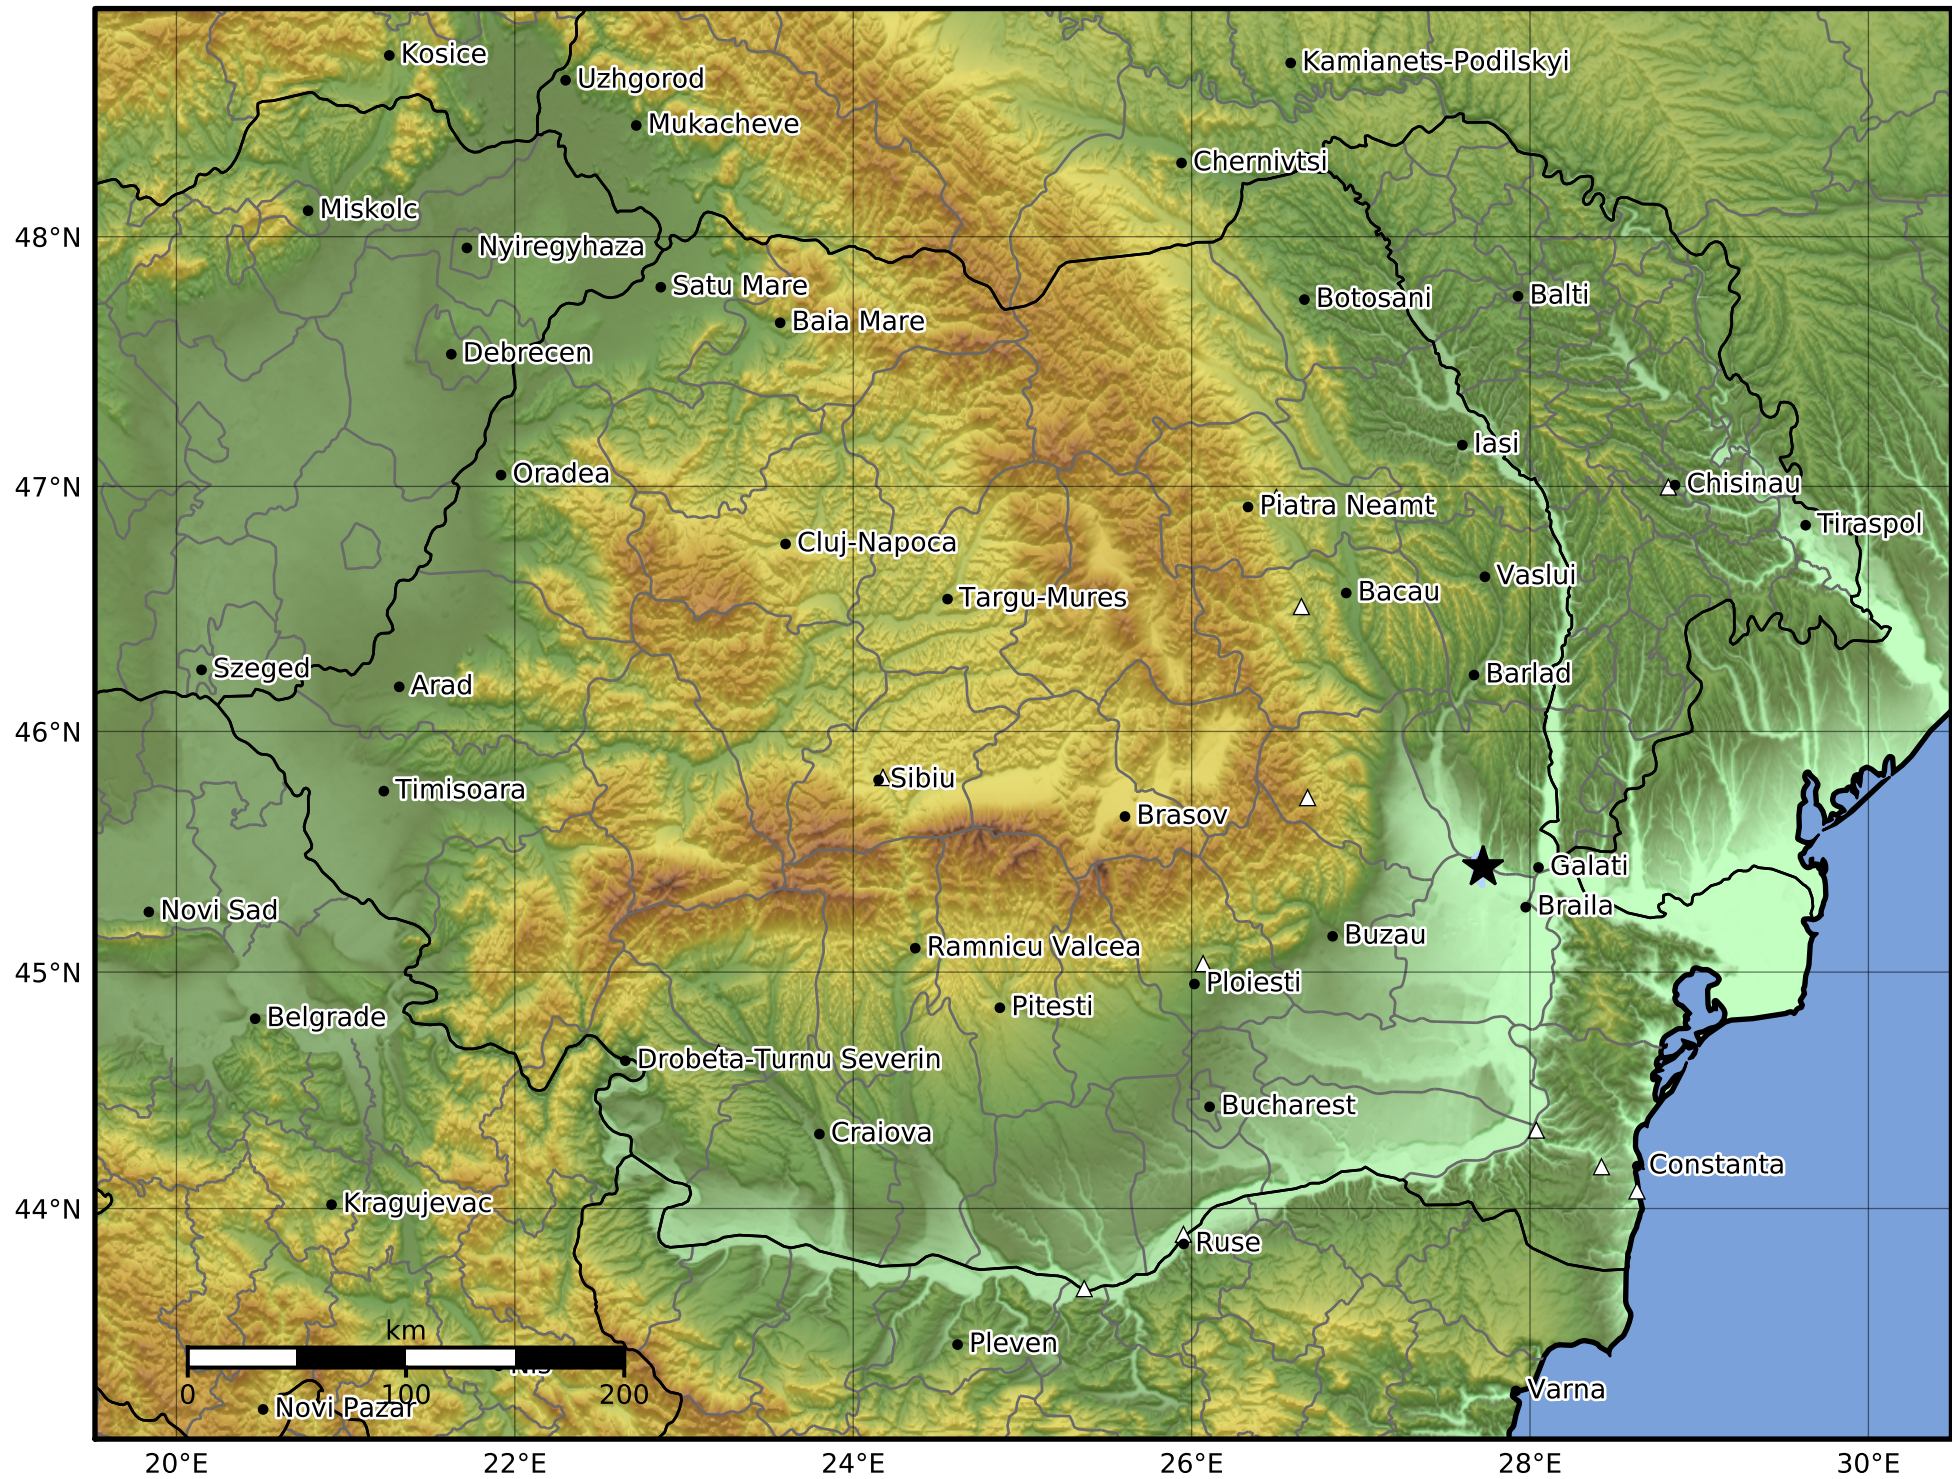

Peak Ground Velocity Map
 INFP ShakeMap: Muntenia - Braila
 Jan 10, 2022 21:18:40 UTC M3.4 N45.44 E27.72 Depth: 10.0km
 ID:2022011021184018

Scale based on Worden et al. (2012)

Version 1: Processed 2022-10-03T08:32:20Z

△ Seismic Instrument ○ Macroseismic Observation ★ Epicenter