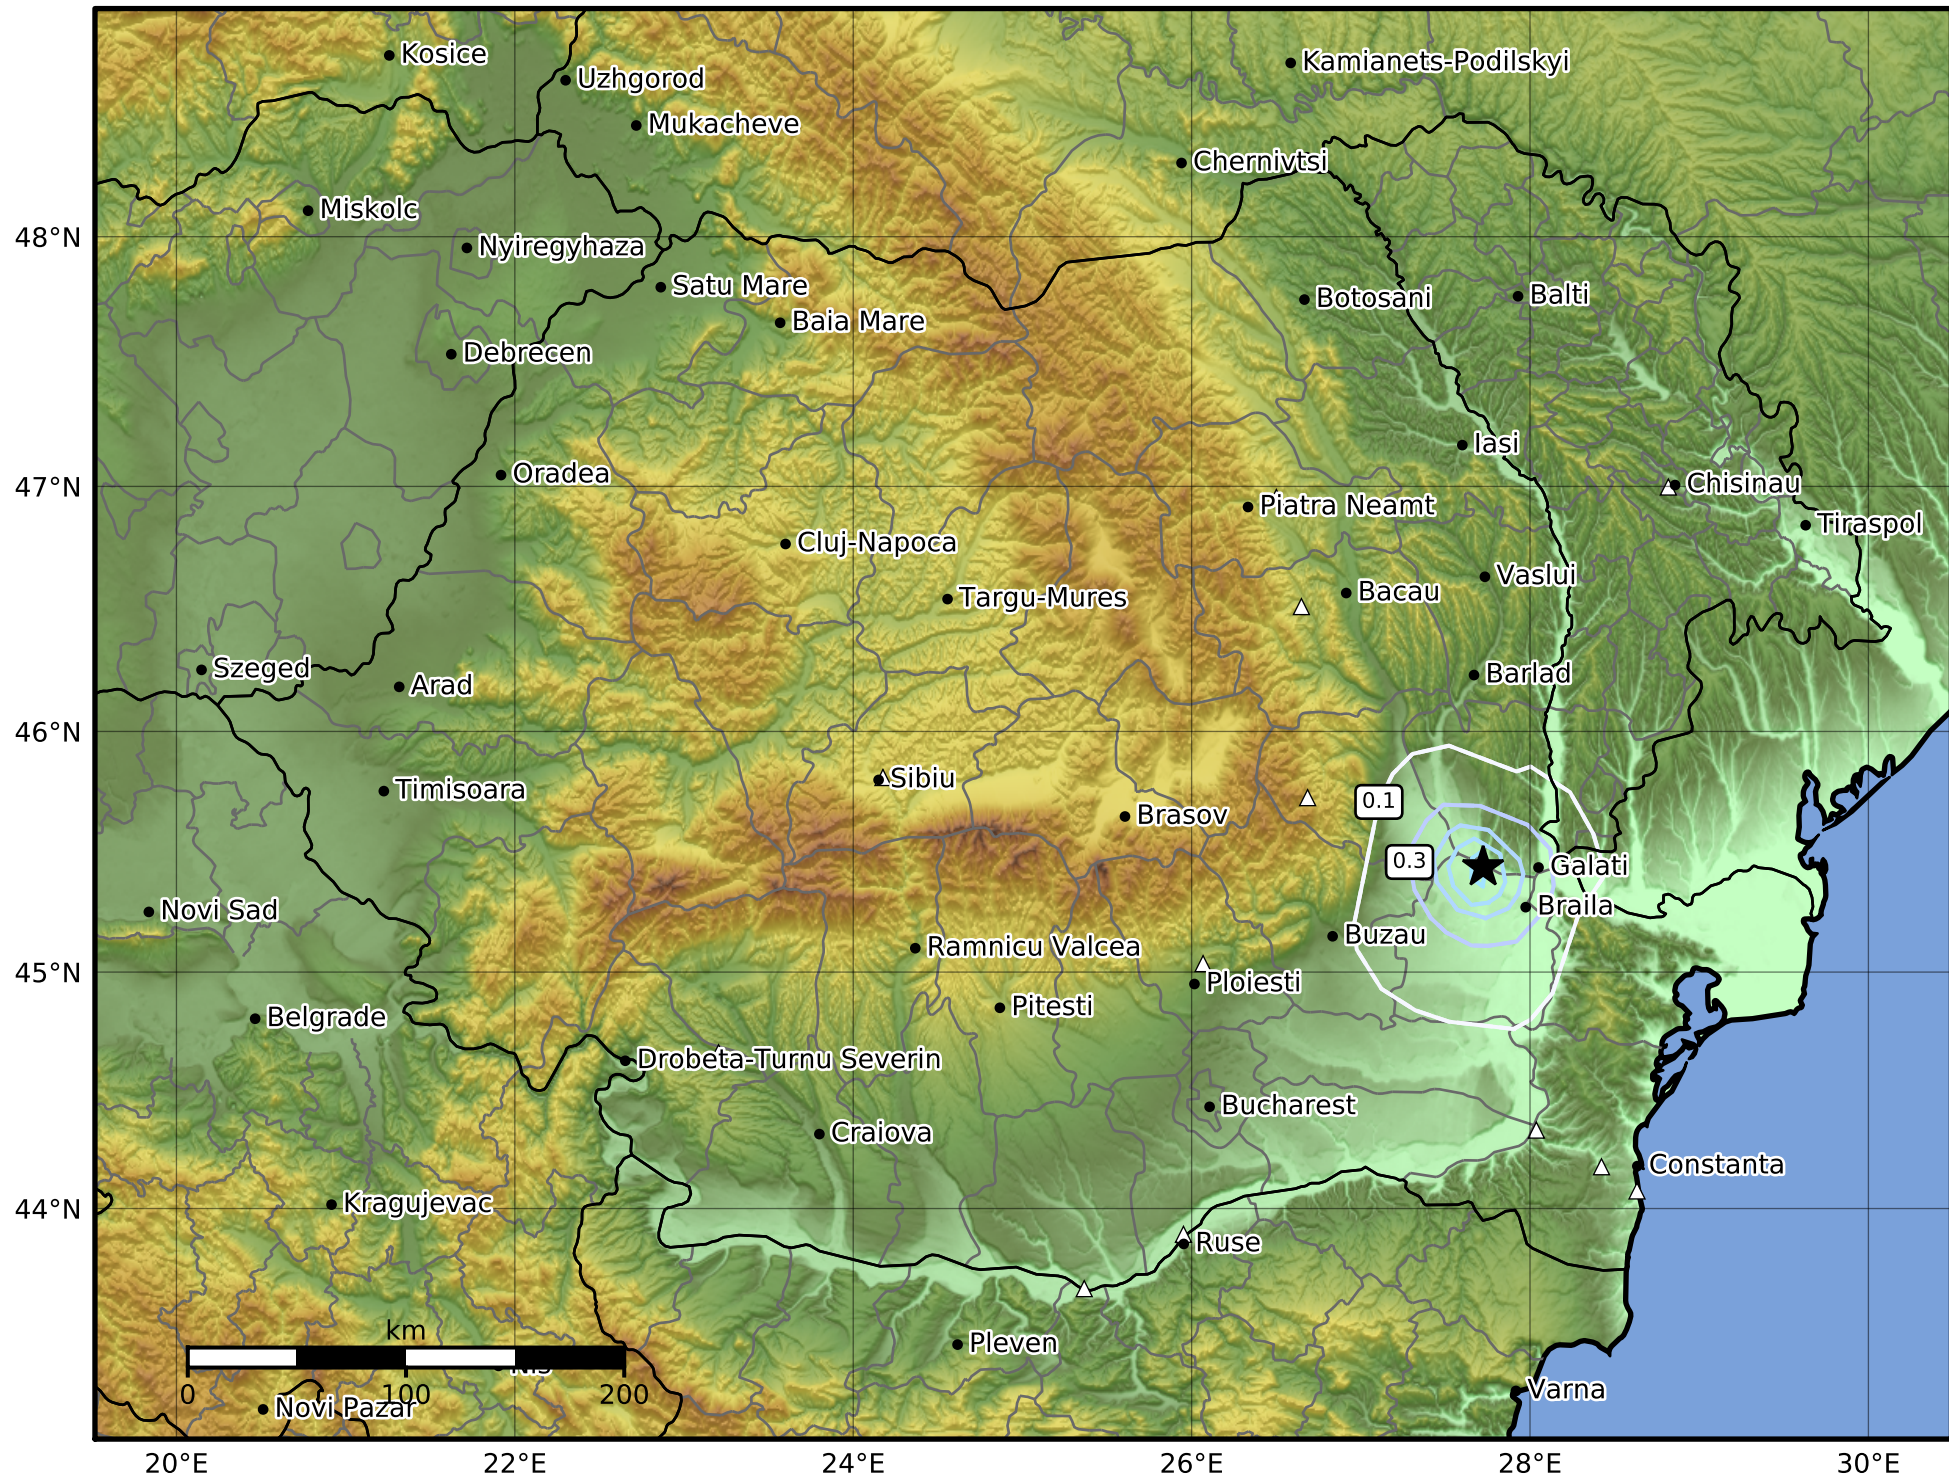

0.3 Second Peak Spectral Acceleration Map
 INFP ShakeMap: Muntenia - Braila
 Jan 10, 2022 21:18:40 UTC M3.4 N45.44 E27.72 Depth: 10.0km
 ID:2022011021184018

SA(0.3) (%g)	0.1	0.3	0.5	0.7	1	3	5	7	10	30	50	70
--------------	-----	-----	-----	-----	---	---	---	---	----	----	----	----

Scale based on Worden et al. (2012)

Version 1: Processed 2022-10-03T08:32:20Z

△ Seismic Instrument ○ Macroseismic Observation ★ Epicenter