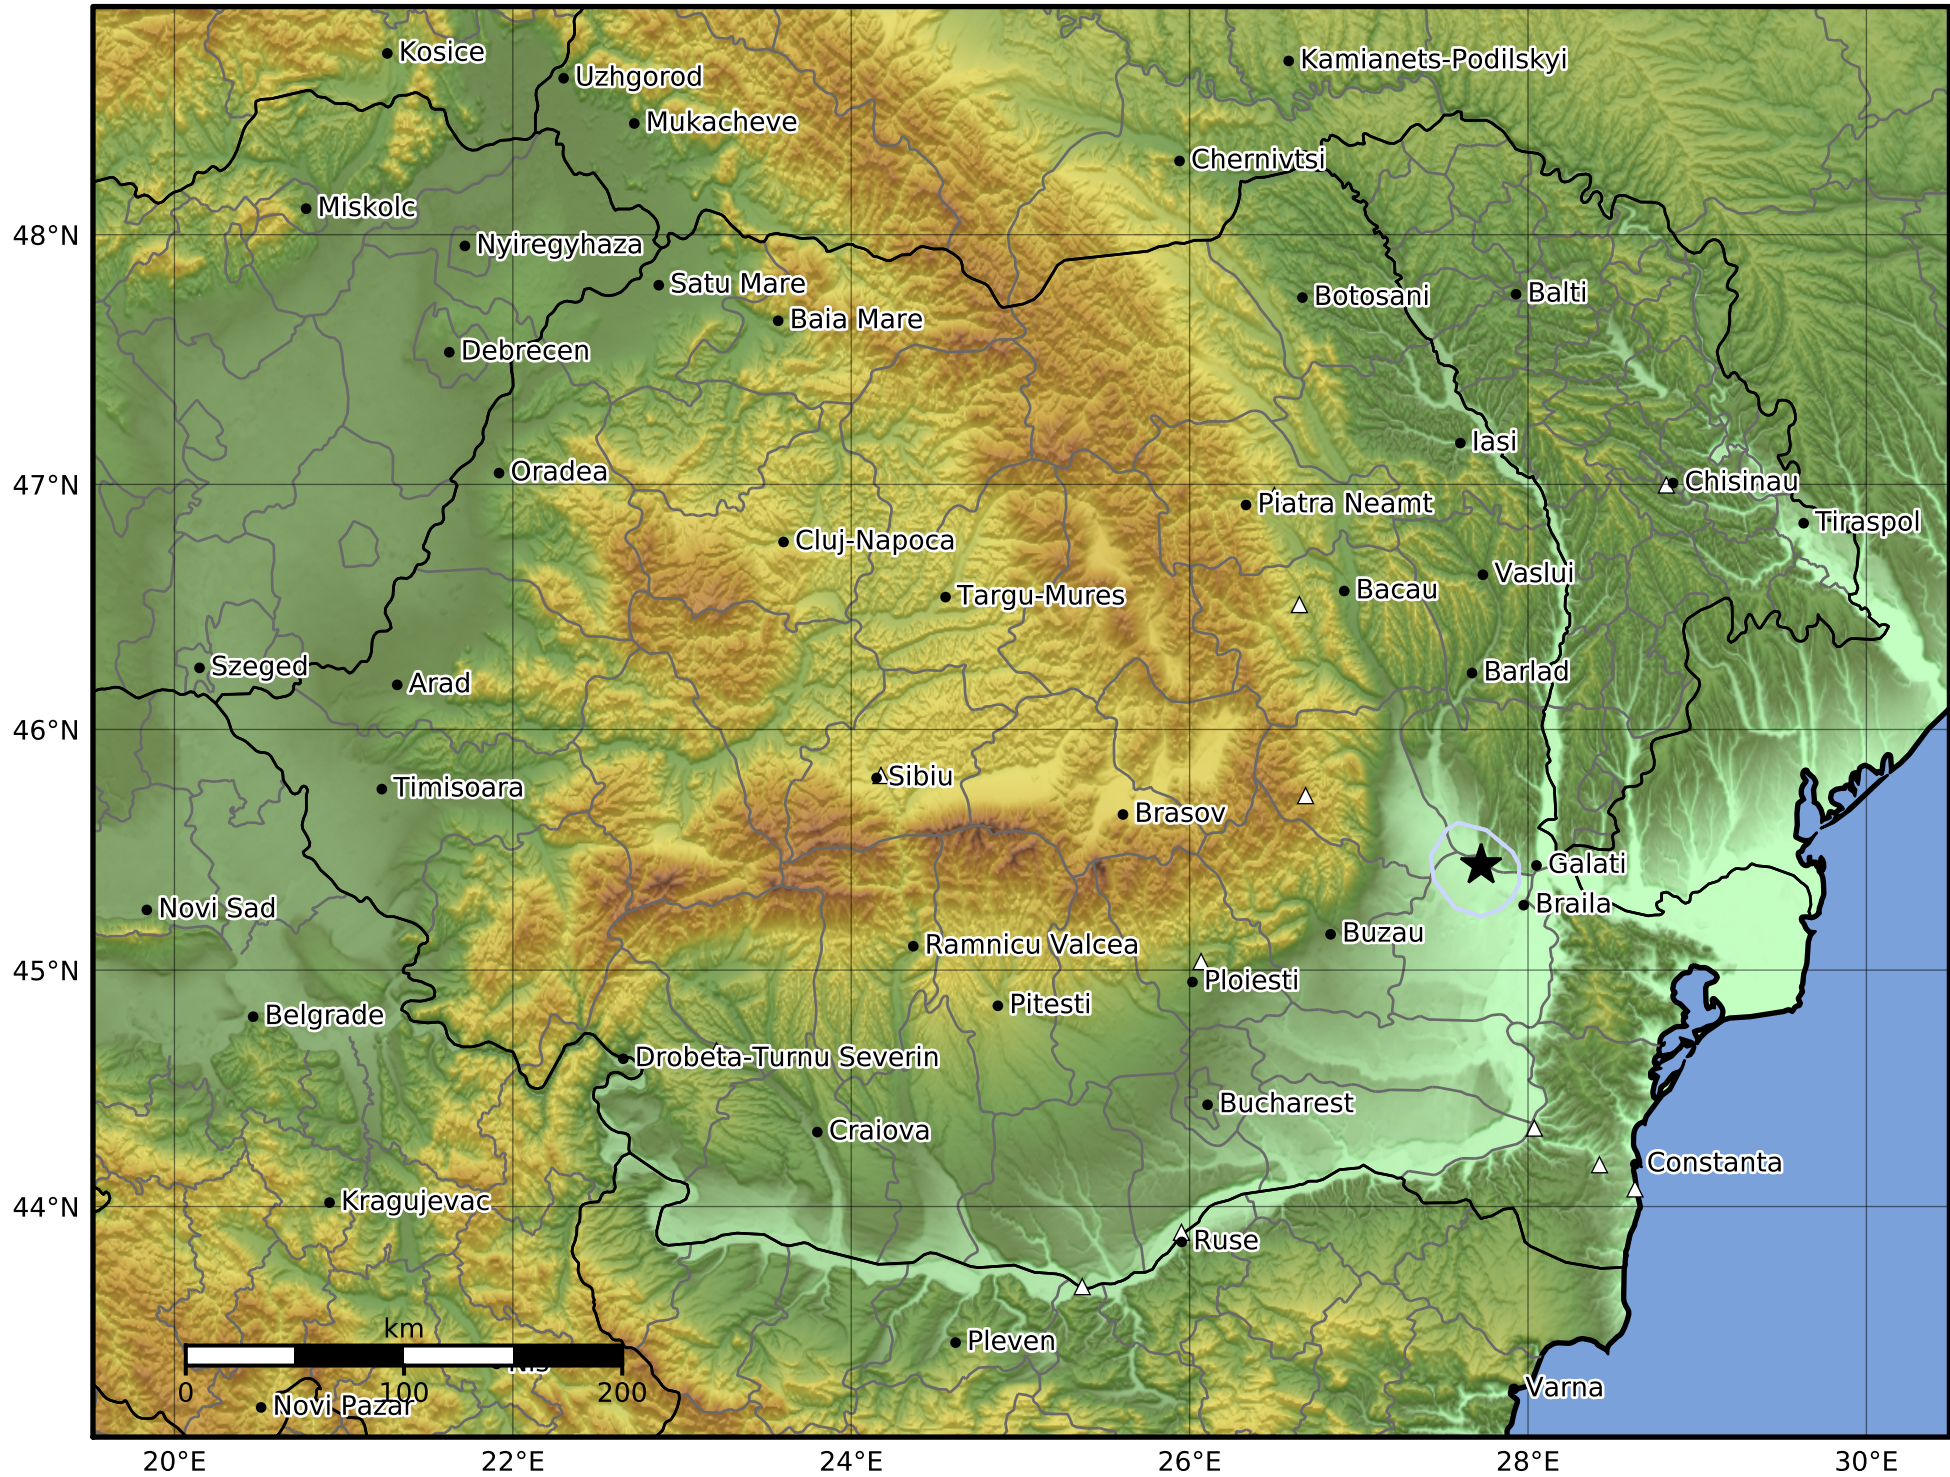

1.0 Second Peak Spectral Acceleration Map
 INFP ShakeMap: Muntenia - Braila
 Jan 10, 2022 21:18:40 UTC M3.4 N45.44 E27.72 Depth: 10.0km
 ID:2022011021184018

Scale based on Worden et al. (2012)

Version 1: Processed 2022-10-03T08:32:20Z

△ Seismic Instrument ○ Macroseismic Observation ★ Epicenter