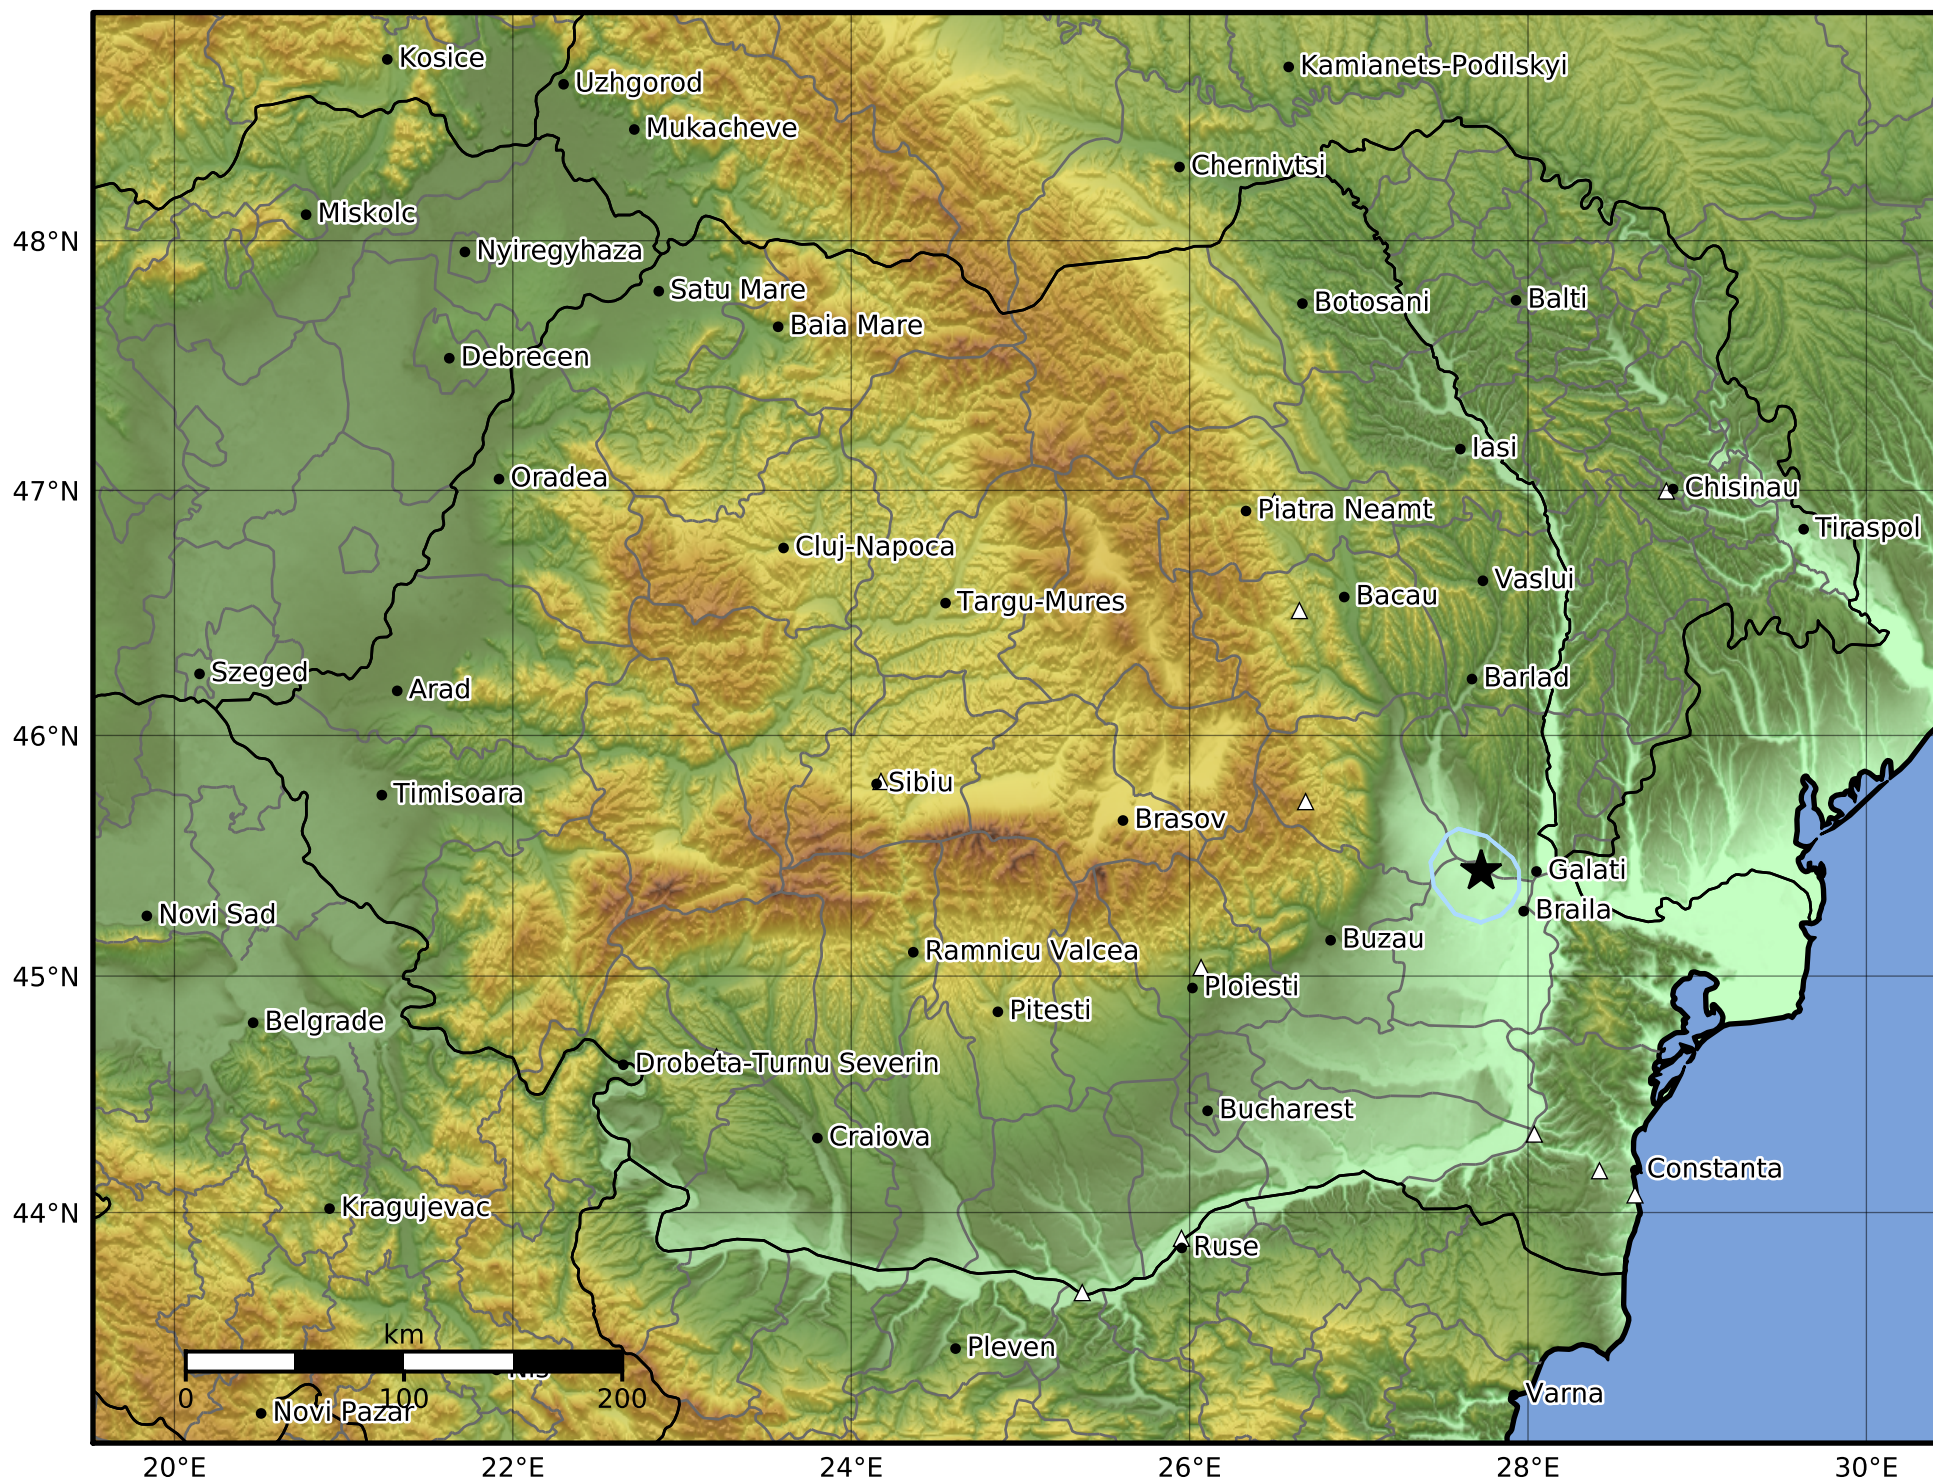

3.0 Second Peak Spectral Acceleration Map
 INFP ShakeMap: Muntenia - Braila
 Jan 10, 2022 21:18:40 UTC M3.4 N45.44 E27.72 Depth: 10.0km
 ID:2022011021184018

Scale based on Worden et al. (2012)

Version 1: Processed 2022-10-03T08:32:20Z

△ Seismic Instrument ○ Macroseismic Observation ★ Epicenter