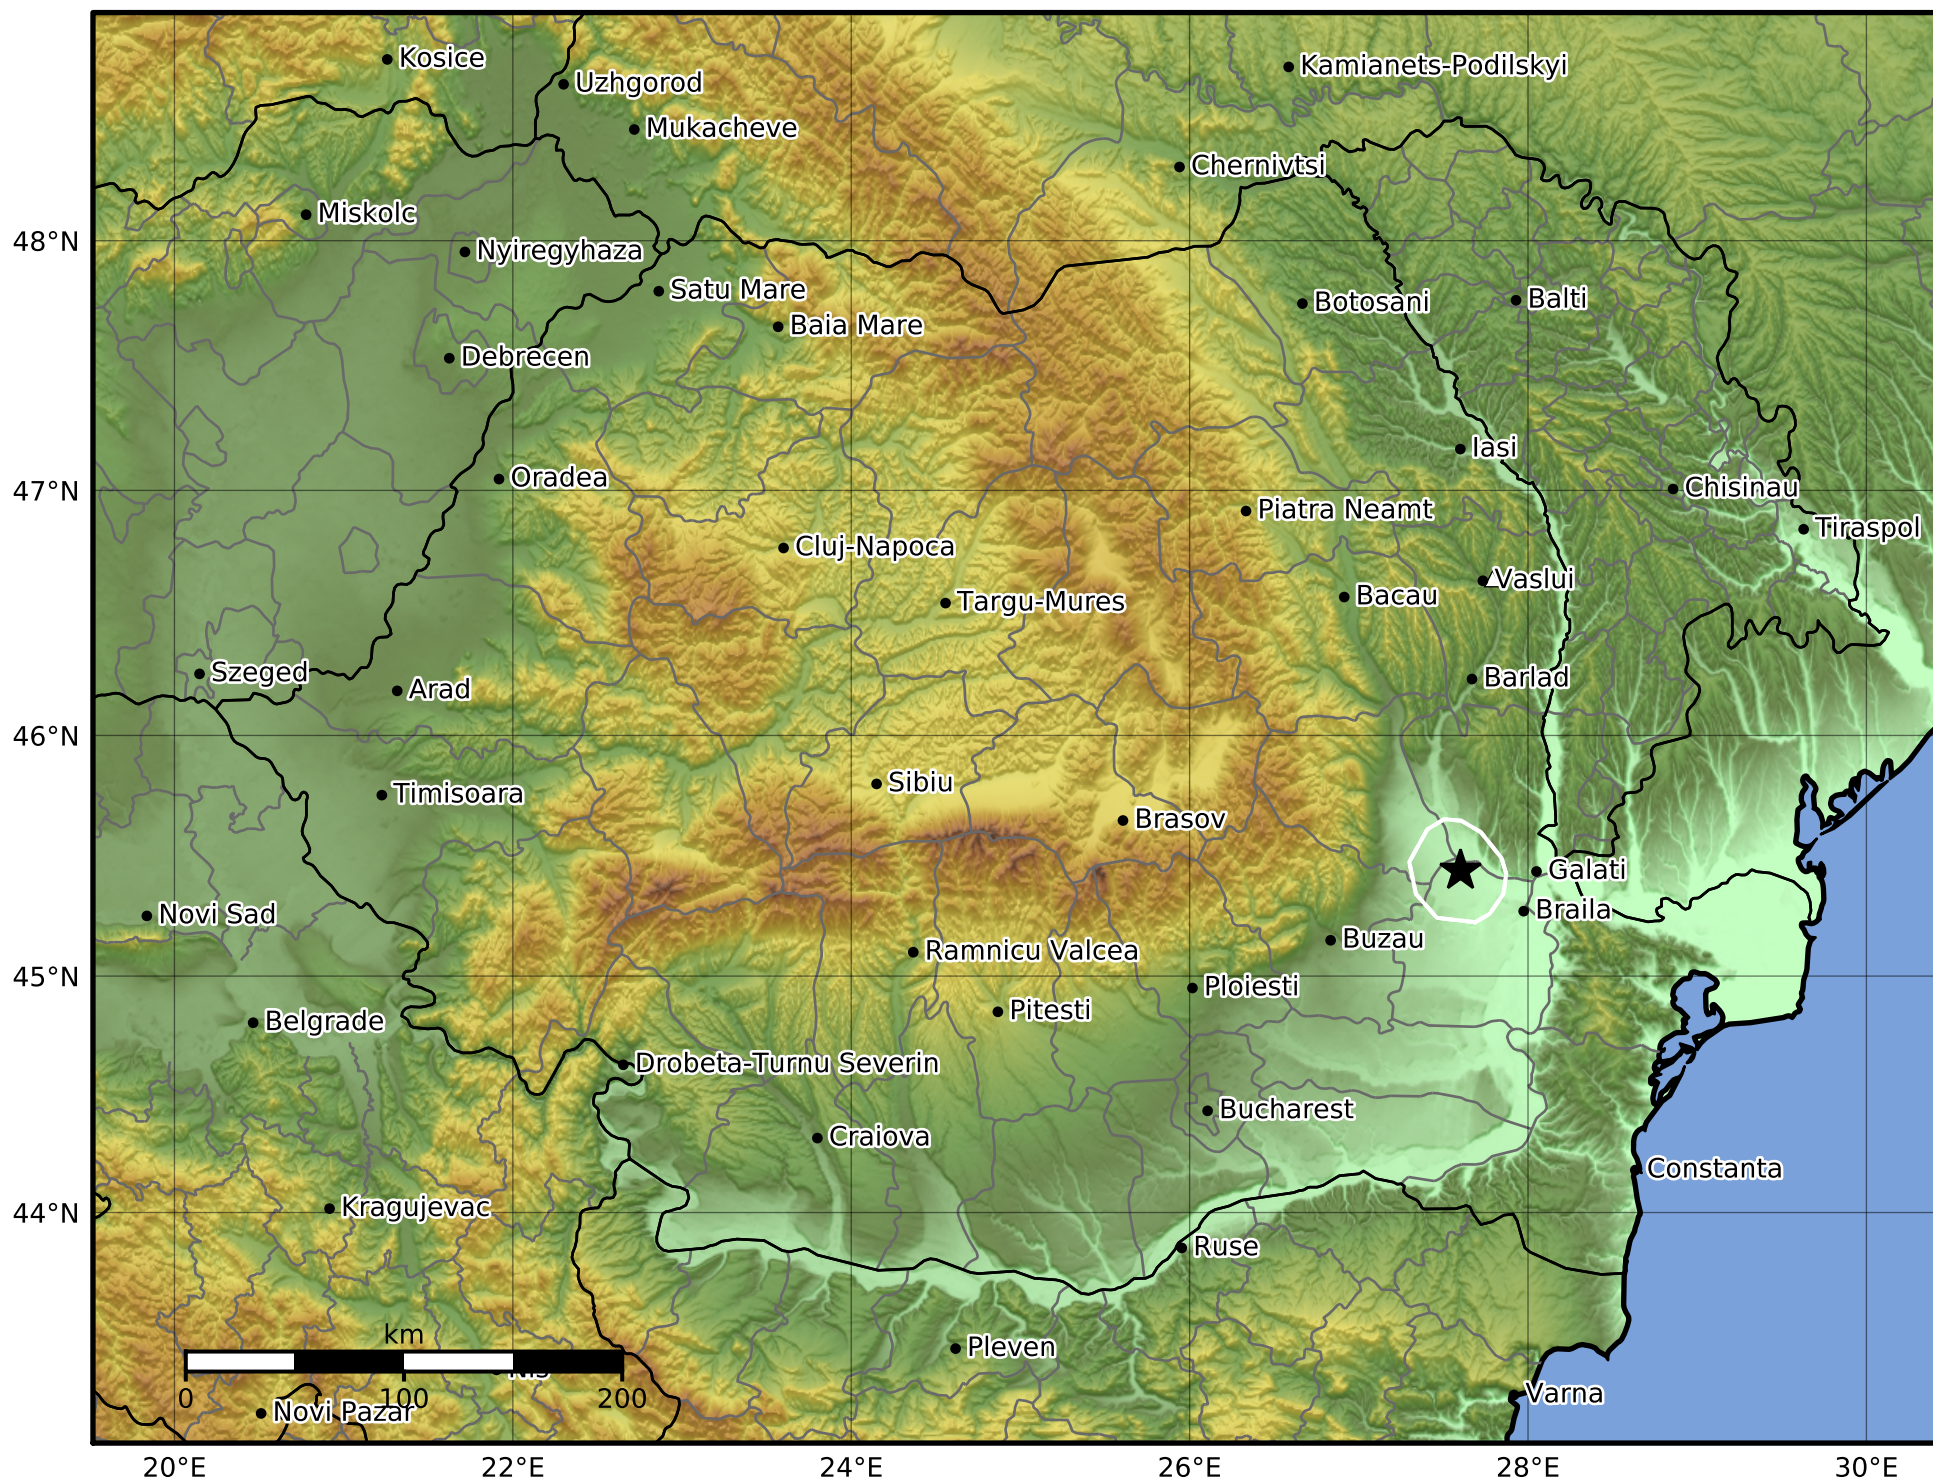

Peak Ground Acceleration Map  
 INFP ShakeMap: Muntenia - Braila  
 Jan 12, 2022 00:41:50 UTC M2.4 N45.44 E27.60 Depth: 15.0km  
 ID:2022011200415059

Scale based on Worden et al. (2012)

Version 2: Processed 2022-09-30T08:51:51Z

△ Seismic Instrument      ○ Macroseismic Observation      ★ Epicenter