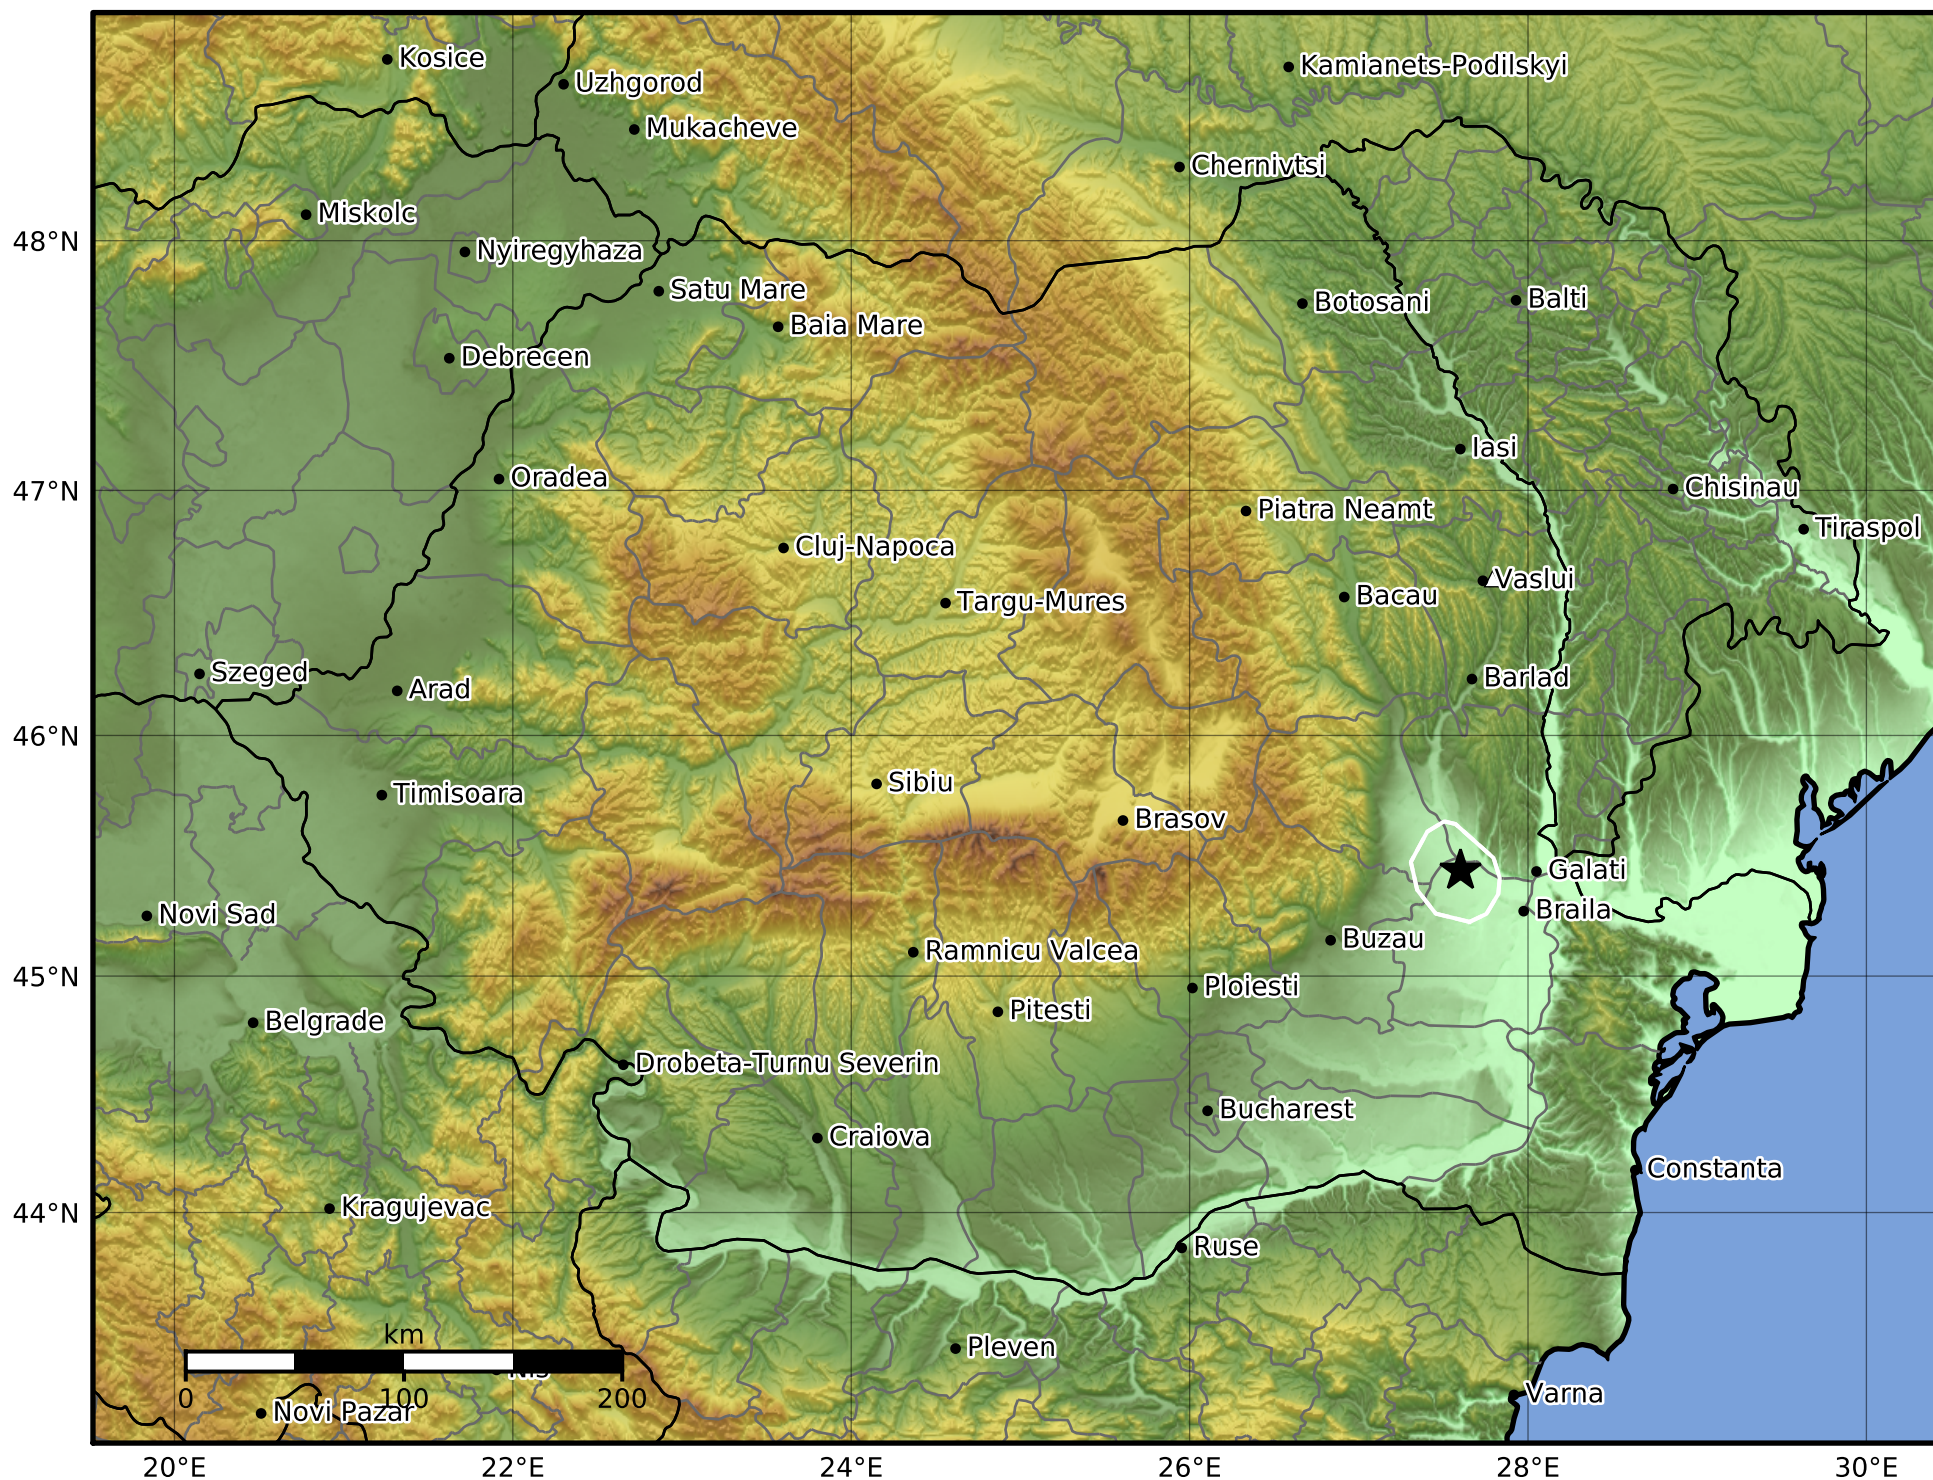

0.3 Second Peak Spectral Acceleration Map
 INFP ShakeMap: Muntenia - Braila
 Jan 12, 2022 00:41:50 UTC M2.4 N45.44 E27.60 Depth: 15.0km
 ID:2022011200415059

Scale based on Worden et al. (2012)

Version 2: Processed 2022-09-30T08:51:51Z

△ Seismic Instrument ○ Macroseismic Observation ★ Epicenter