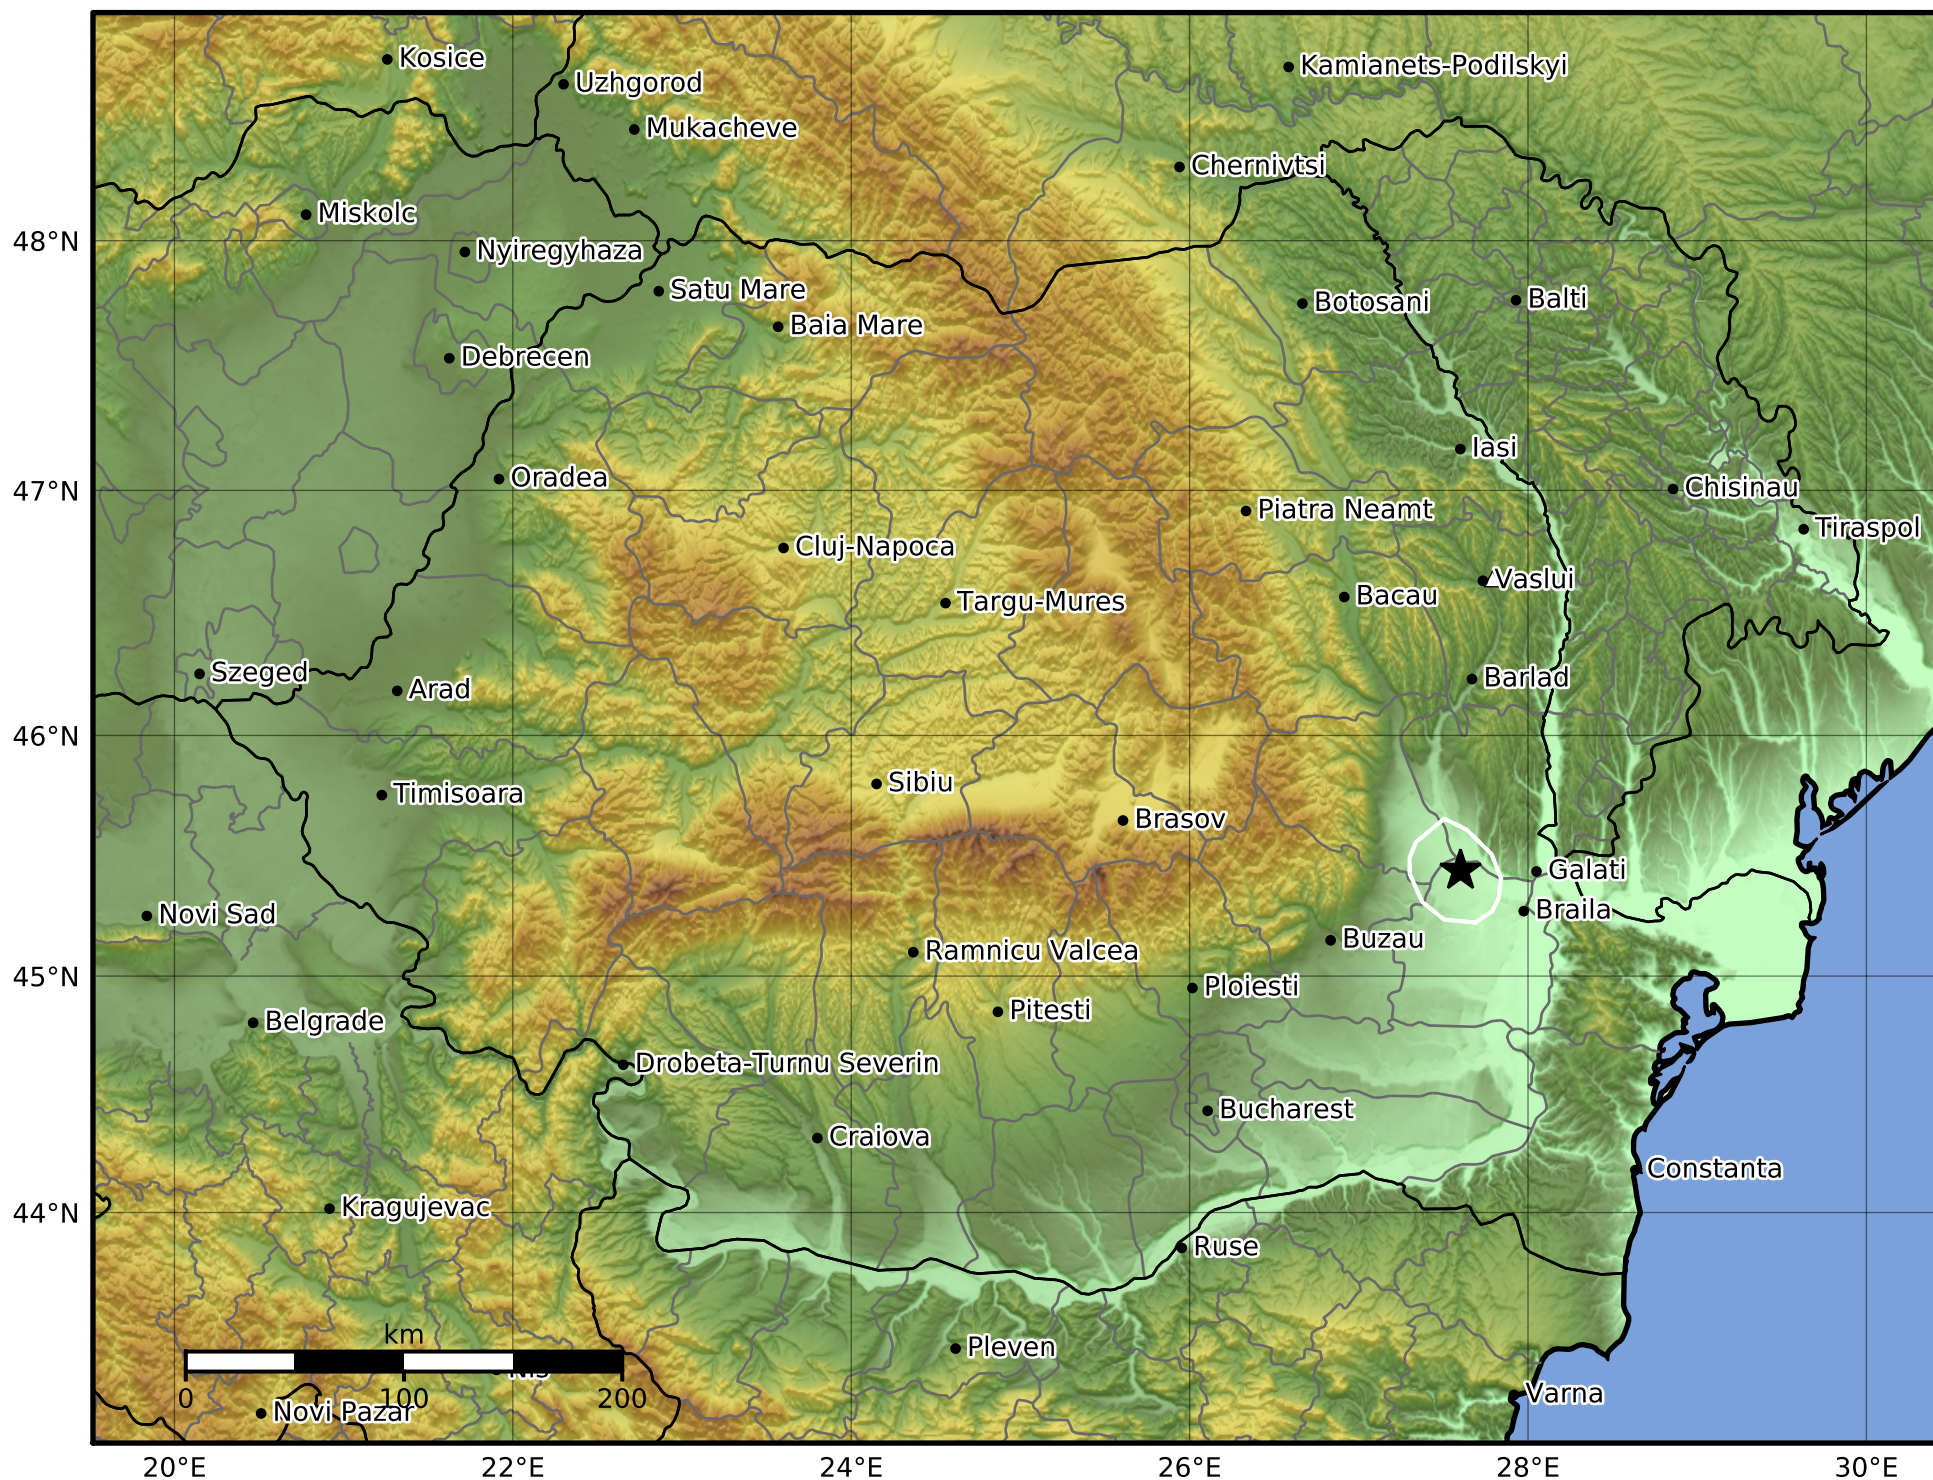

1.0 Second Peak Spectral Acceleration Map
 INFP ShakeMap: Muntenia - Braila
 Jan 12, 2022 00:41:50 UTC M2.4 N45.44 E27.60 Depth: 15.0km
 ID:2022011200415059

Scale based on Worden et al. (2012)

Version 2: Processed 2022-09-30T08:51:51Z

△ Seismic Instrument ○ Macroseismic Observation ★ Epicenter