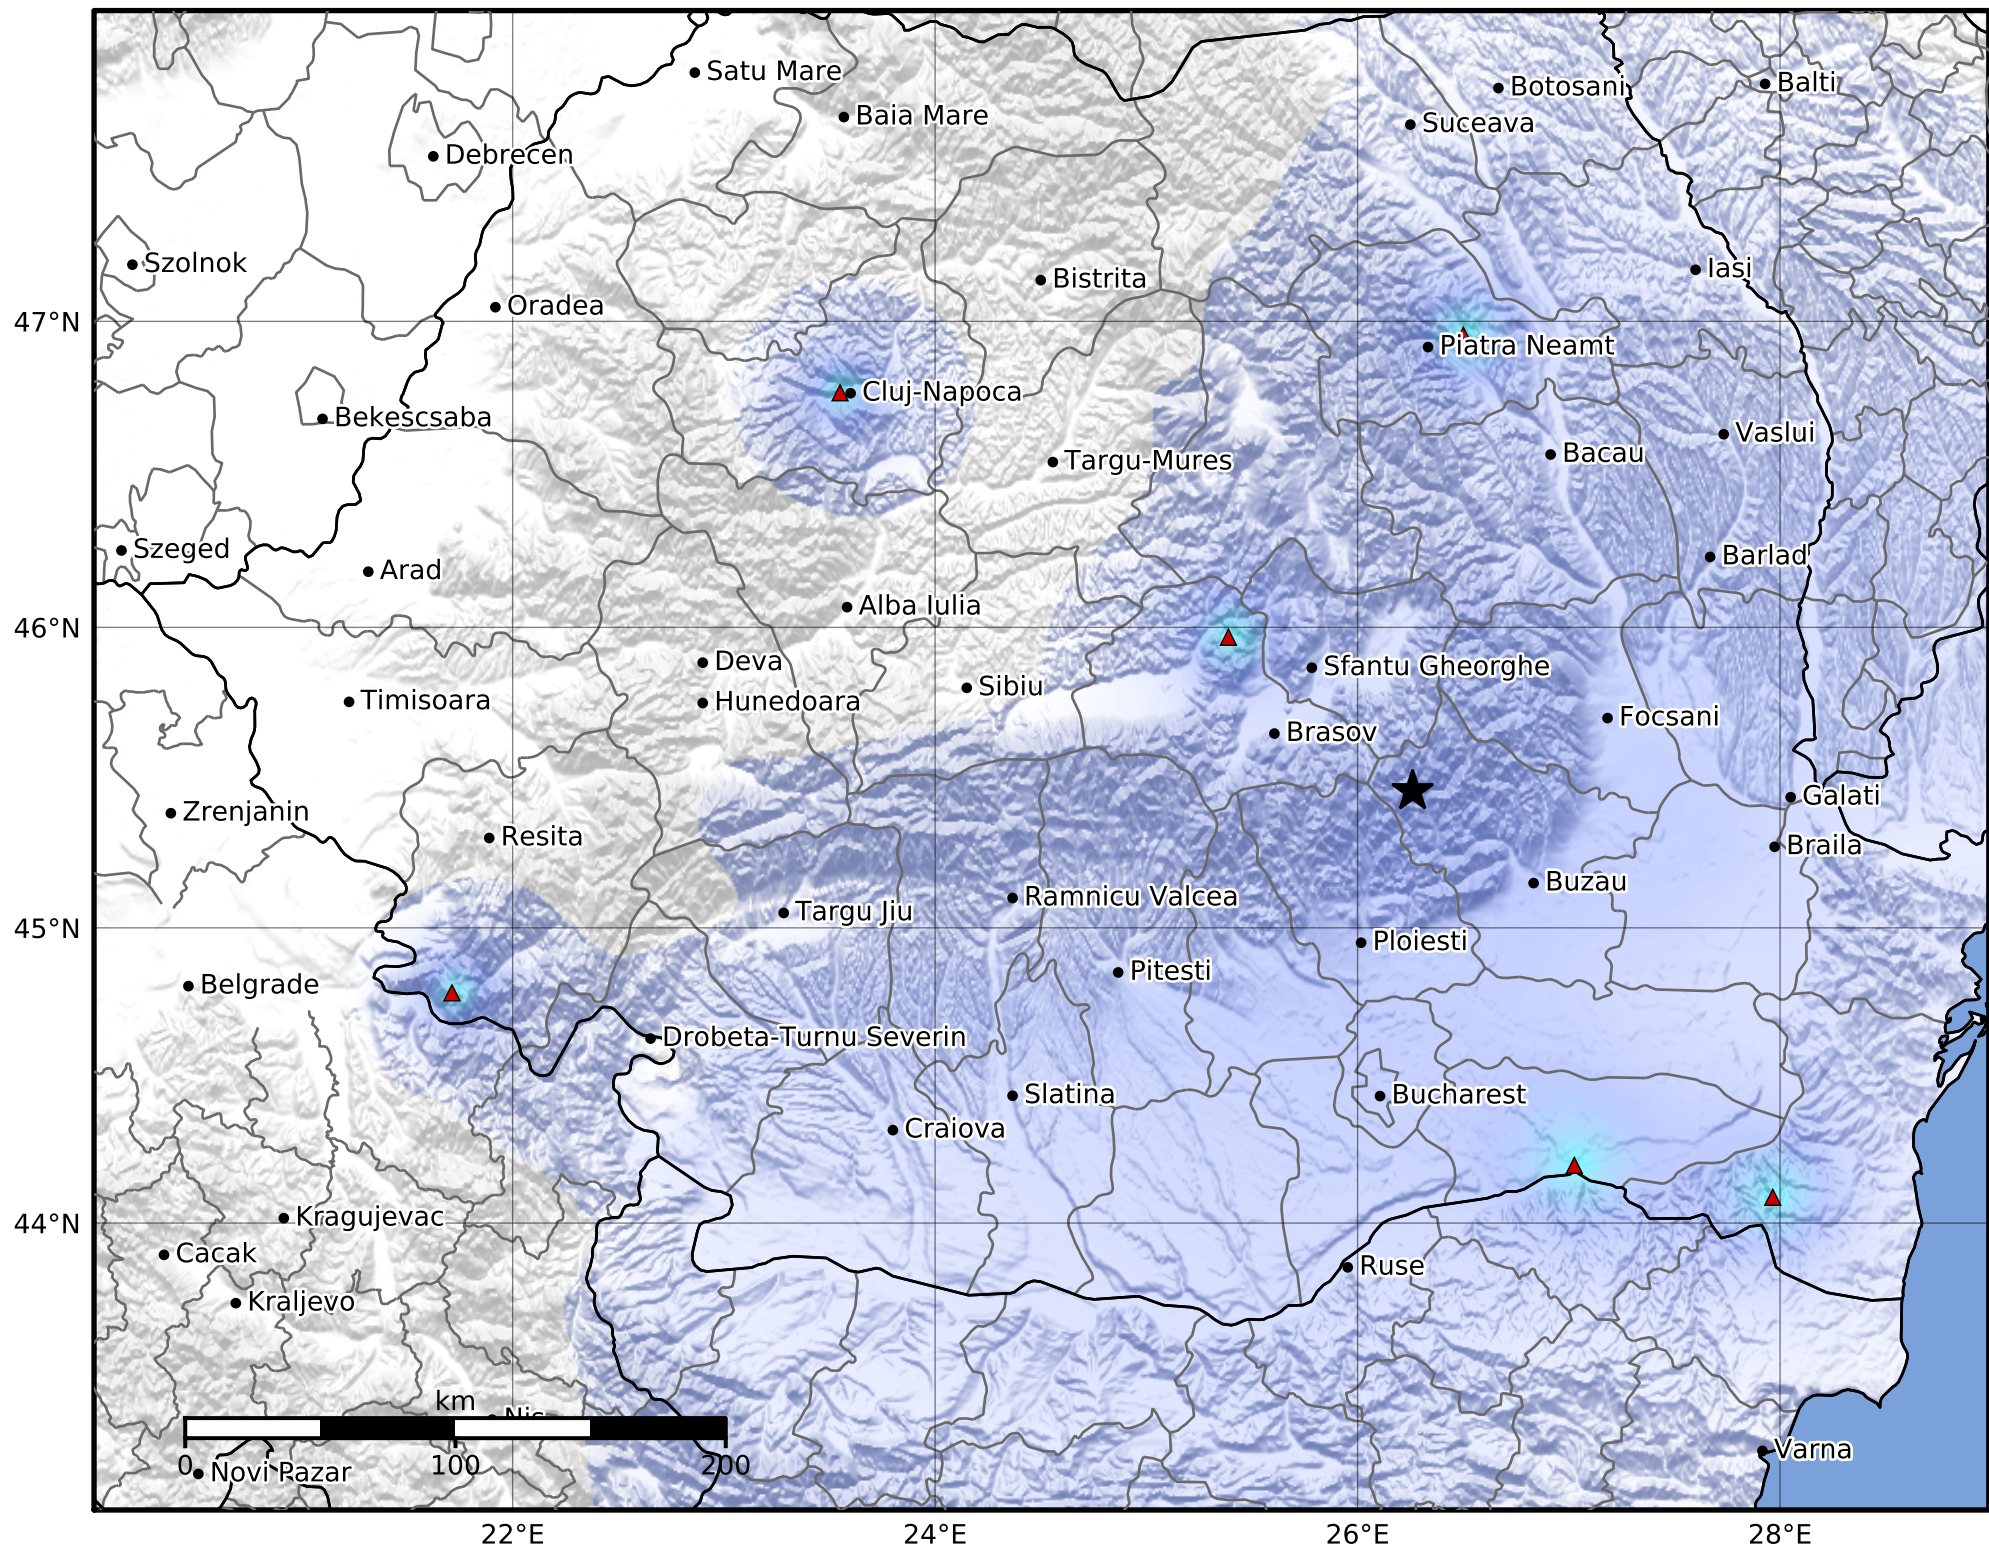

Macroseismic Intensity Map  
 INFP ShakeMap: Zona seismică Vrancea - Buzău  
 Jan 13, 2022 00:31:14 UTC M3.5 N45.46 E26.26 Depth: 140.0km  
 ID:2022011300311421

SHAKING	Not felt	Weak	Light	Moderate	Strong	Very strong	Severe	Violent	Extreme
DAMAGE	None	None	None	Very light	Light	Moderate	Moderate/heavy	Heavy	Very heavy
PGA(%g)	<0.05	0.3	2.76	6.2	11.5	21.5	40.1	74.7	>139
PGV(cm/s)	<0.02	0.13	1.41	4.65	9.64	20	41.4	85.8	>178
INTENSITY	<b>I</b>	<b>II-III</b>	<b>IV</b>	<b>V</b>	<b>VI</b>	<b>VII</b>	<b>VIII</b>	<b>IX</b>	<b>X+</b>

Scale based on Worden et al. (2012)

Version 1: Processed 2022-01-13T00:40:32Z

△ Seismic Instrument      ○ Macroseismic Observation      ★ Epicenter