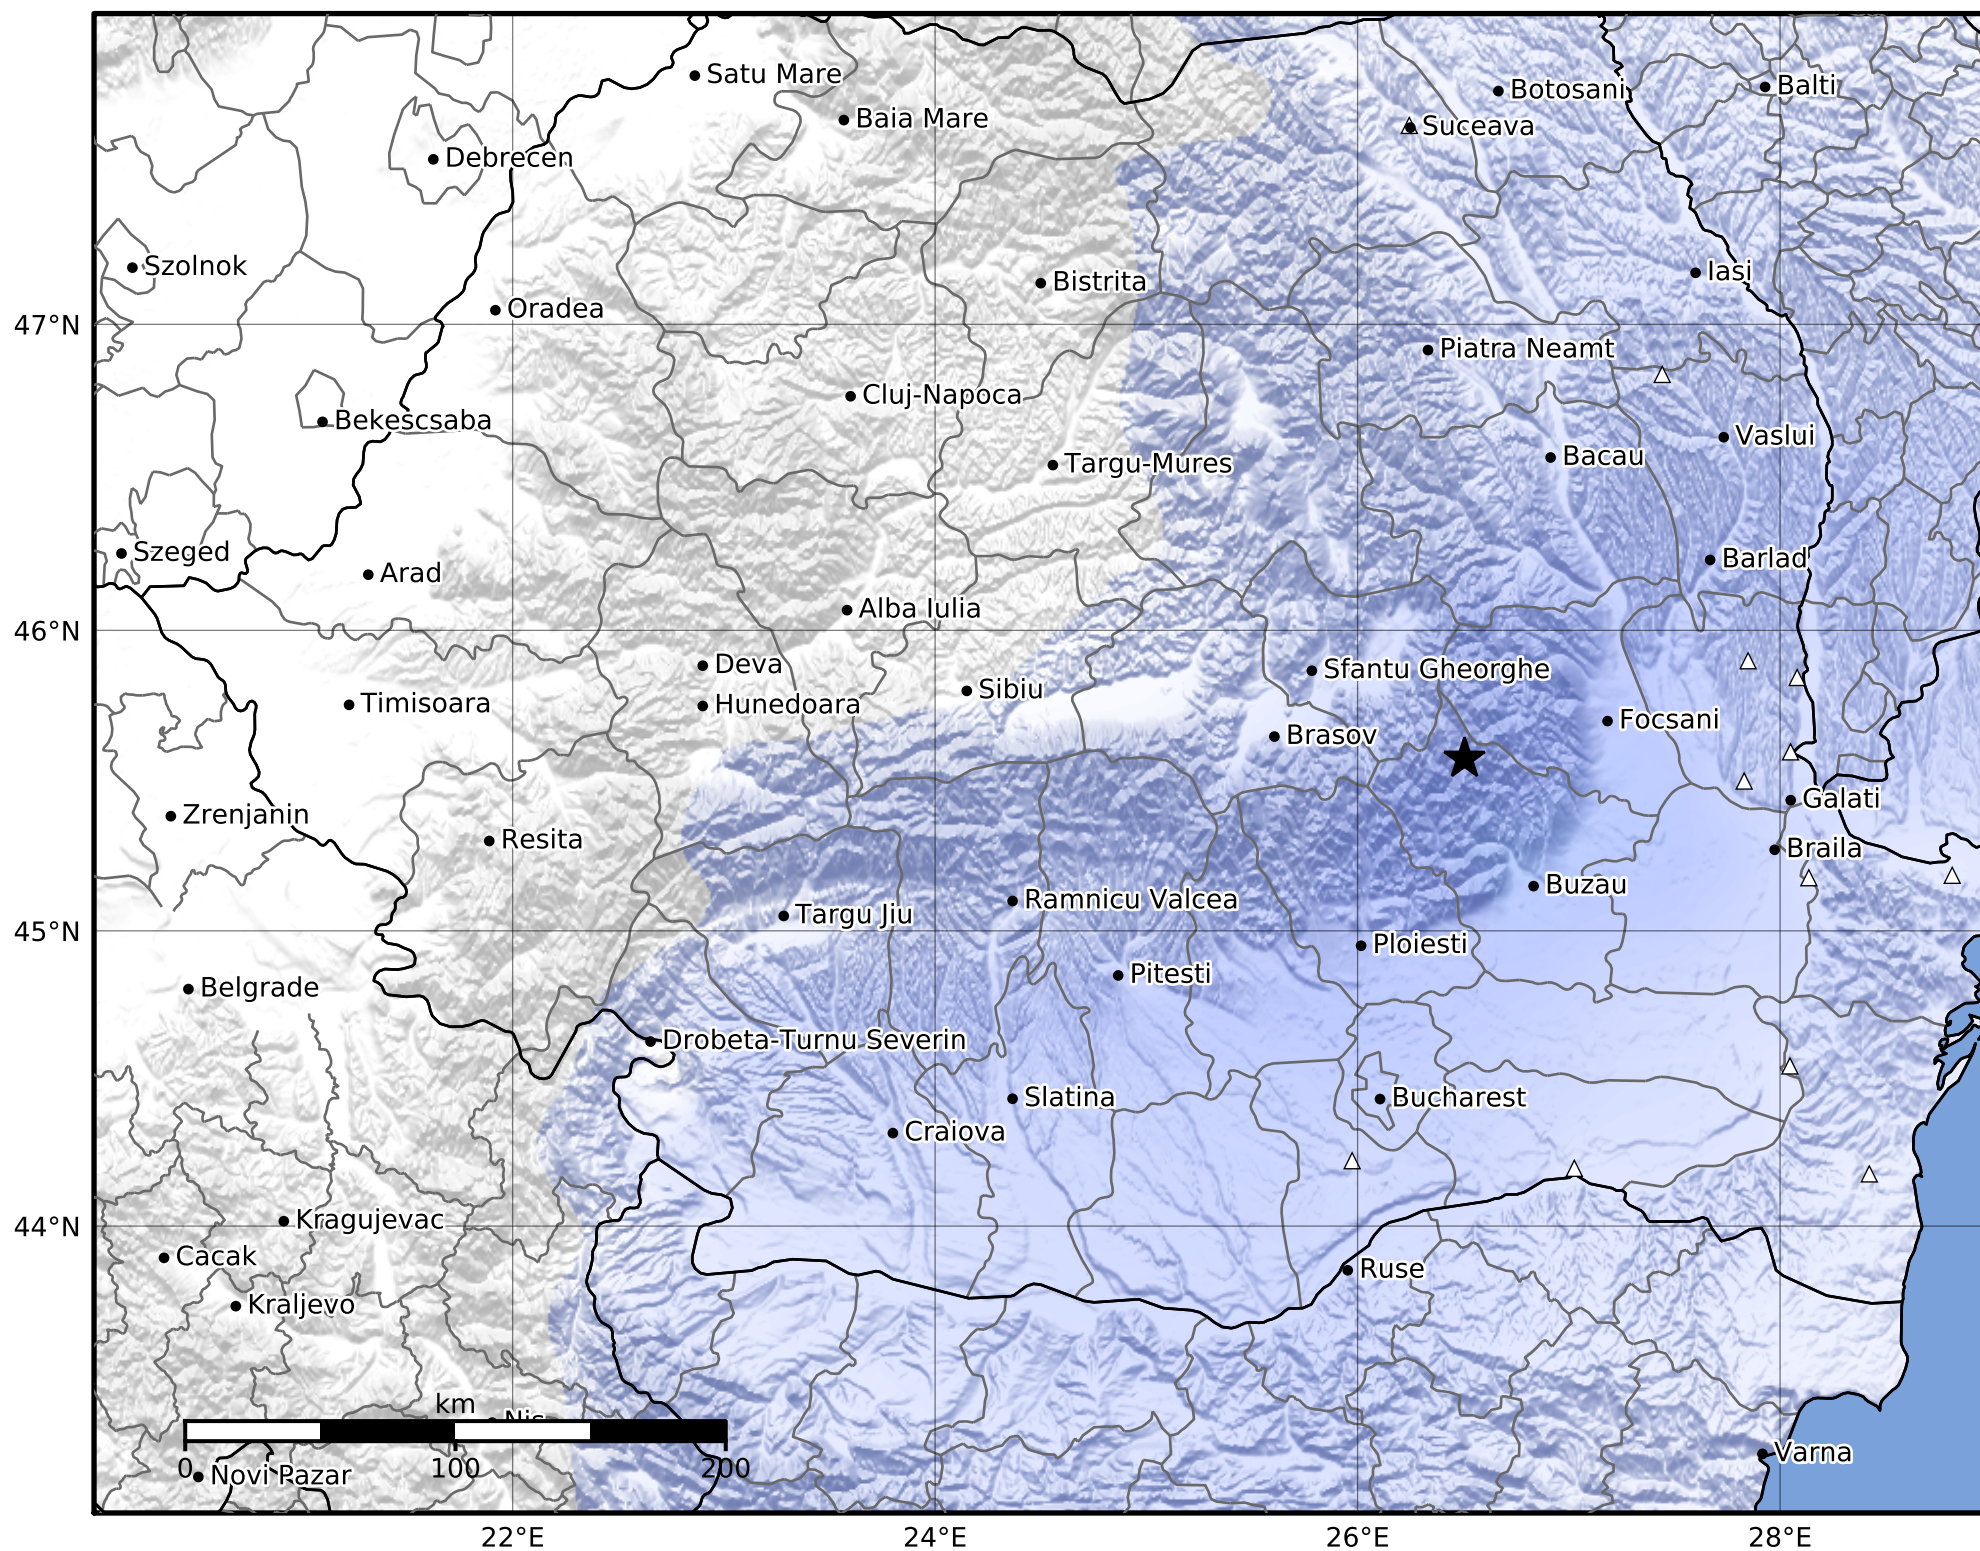

Macroseismic Intensity Map
 INFP ShakeMap: Zona seismică Vrancea - Buzău
 Jan 14, 2022 22:03:23 UTC M3.6 N45.58 E26.51 Depth: 130.0km
 ID:2022011422032313

SHAKING	Not felt	Weak	Light	Moderate	Strong	Very strong	Severe	Violent	Extreme
DAMAGE	None	None	None	Very light	Light	Moderate	Moderate/heavy	Heavy	Very heavy
PGA(%g)	<0.05	0.3	2.76	6.2	11.5	21.5	40.1	74.7	>139
PGV(cm/s)	<0.02	0.13	1.41	4.65	9.64	20	41.4	85.8	>178
INTENSITY	I	II-III	IV	V	VI	VII	VIII	IX	X+

Scale based on Worden et al. (2012)

Version 1: Processed 2022-09-30T08:36:10Z

△ Seismic Instrument ○ Macroseismic Observation ★ Epicenter