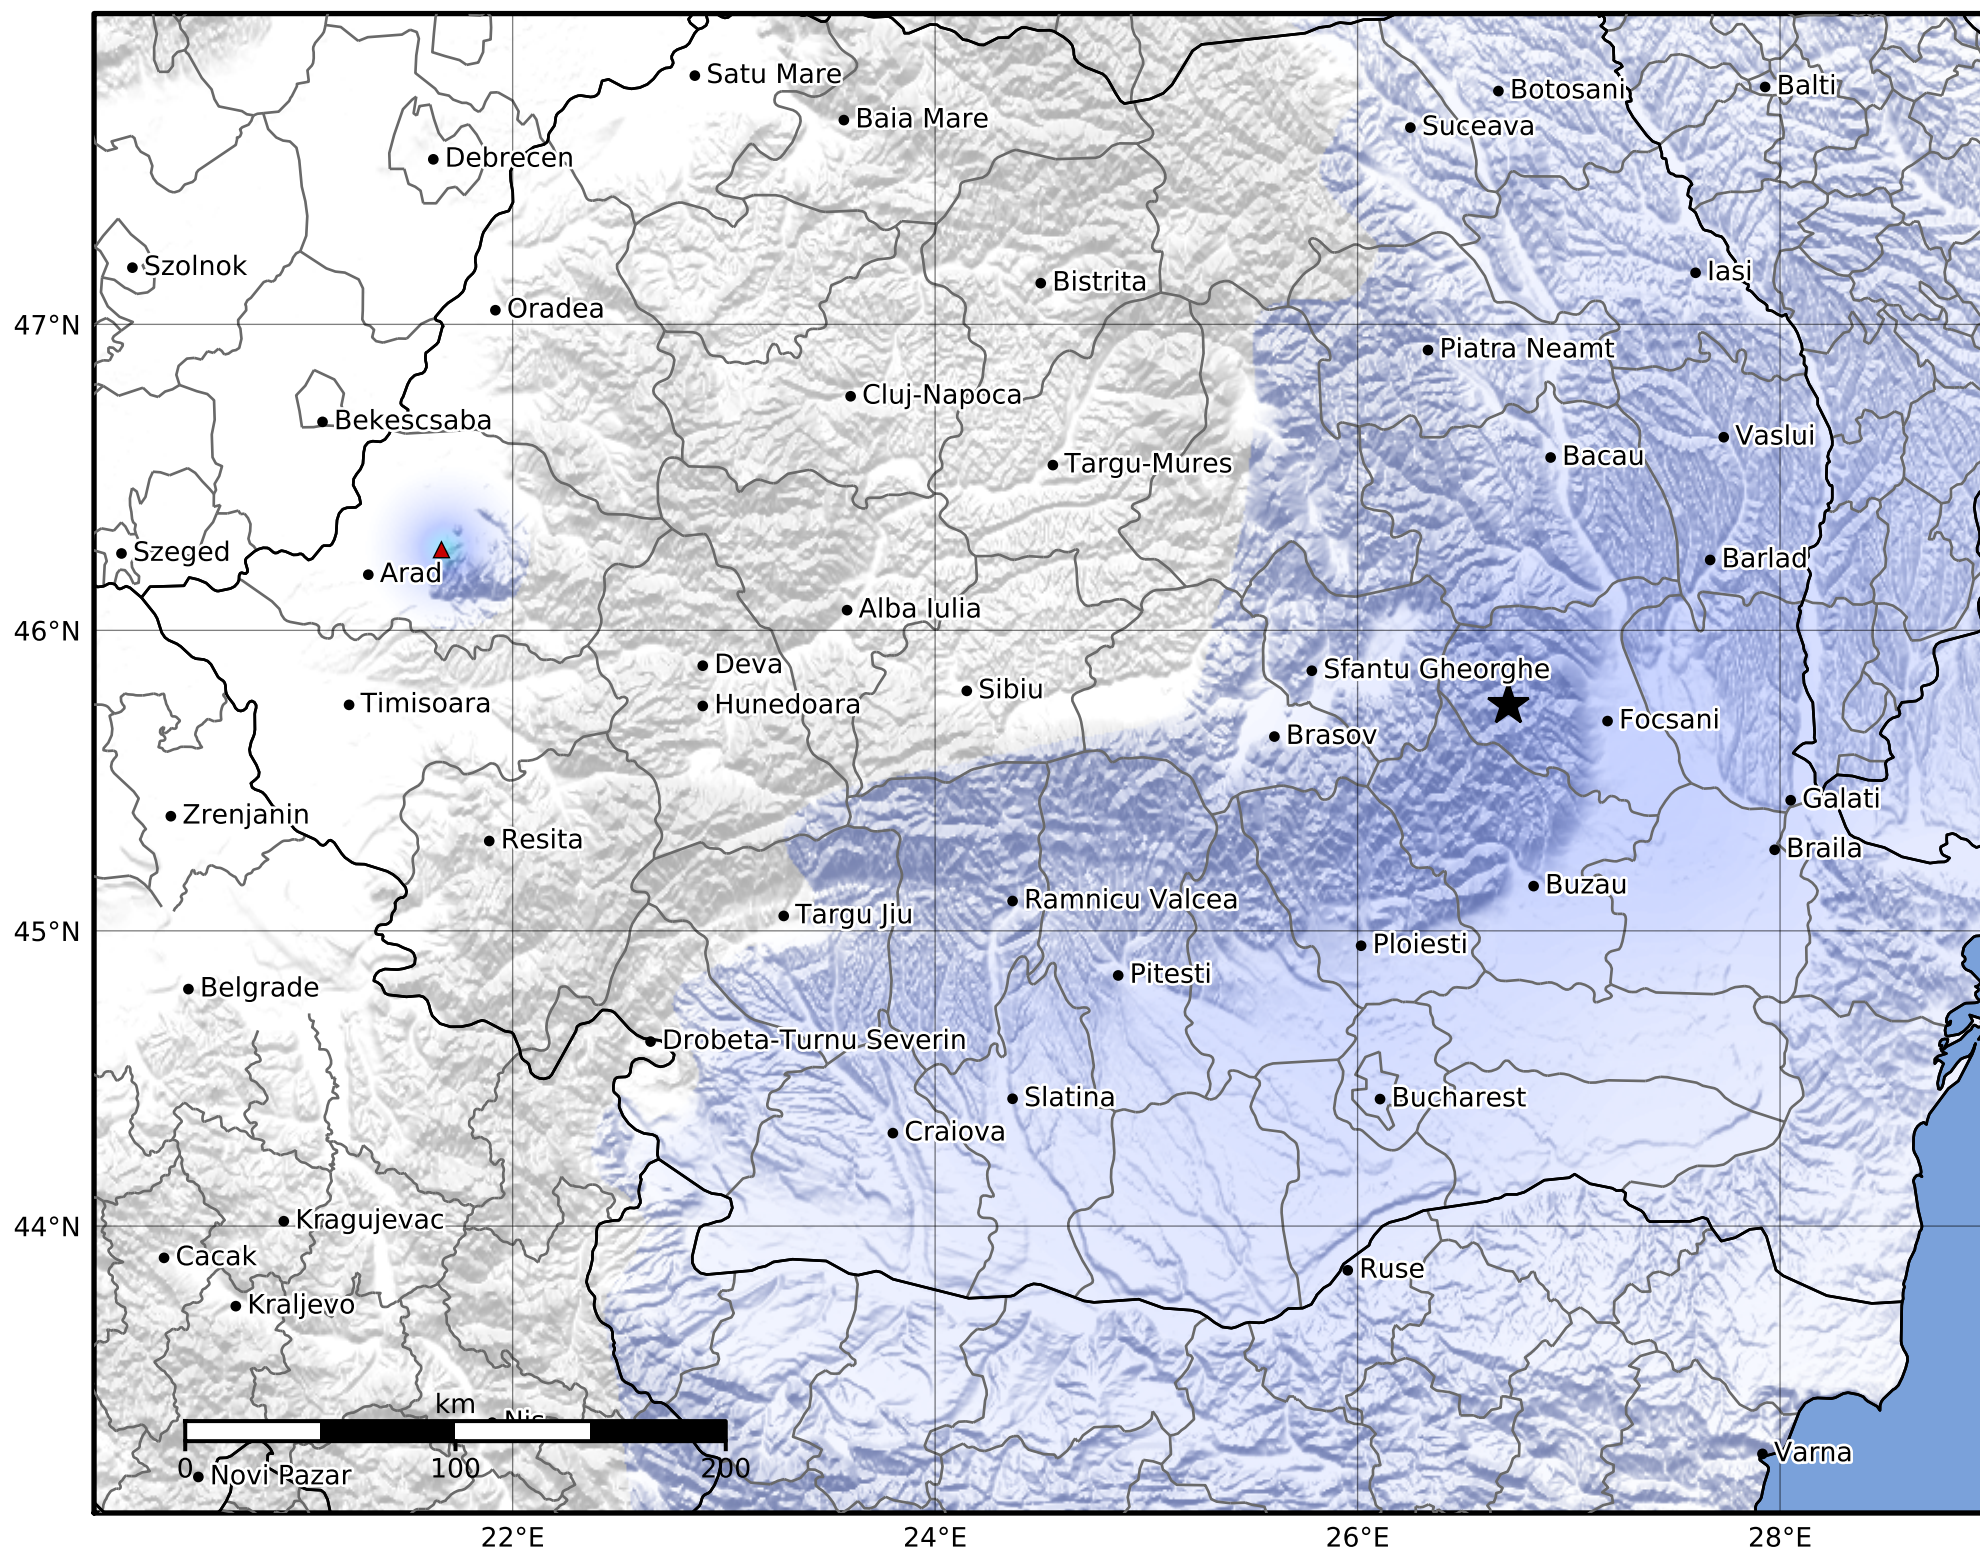

Macroseismic Intensity Map
 INFP ShakeMap: Zona seismica Vrancea - Vrancea
 Jan 15, 2022 21:51:26 UTC M3.3 N45.75 E26.71 Depth: 120.0km
 ID:2022011521512642

SHAKING	Not felt	Weak	Light	Moderate	Strong	Very strong	Severe	Violent	Extreme
DAMAGE	None	None	None	Very light	Light	Moderate	Moderate/heavy	Heavy	Very heavy
PGA(%g)	<0.05	0.3	2.76	6.2	11.5	21.5	40.1	74.7	>139
PGV(cm/s)	<0.02	0.13	1.41	4.65	9.64	20	41.4	85.8	>178
INTENSITY	I	II-III	IV	V	VI	VII	VIII	IX	X+

Scale based on Worden et al. (2012)

Version 1: Processed 2022-01-15T22:00:29Z

△ Seismic Instrument

○ Macroseismic Observation

★ Epicenter