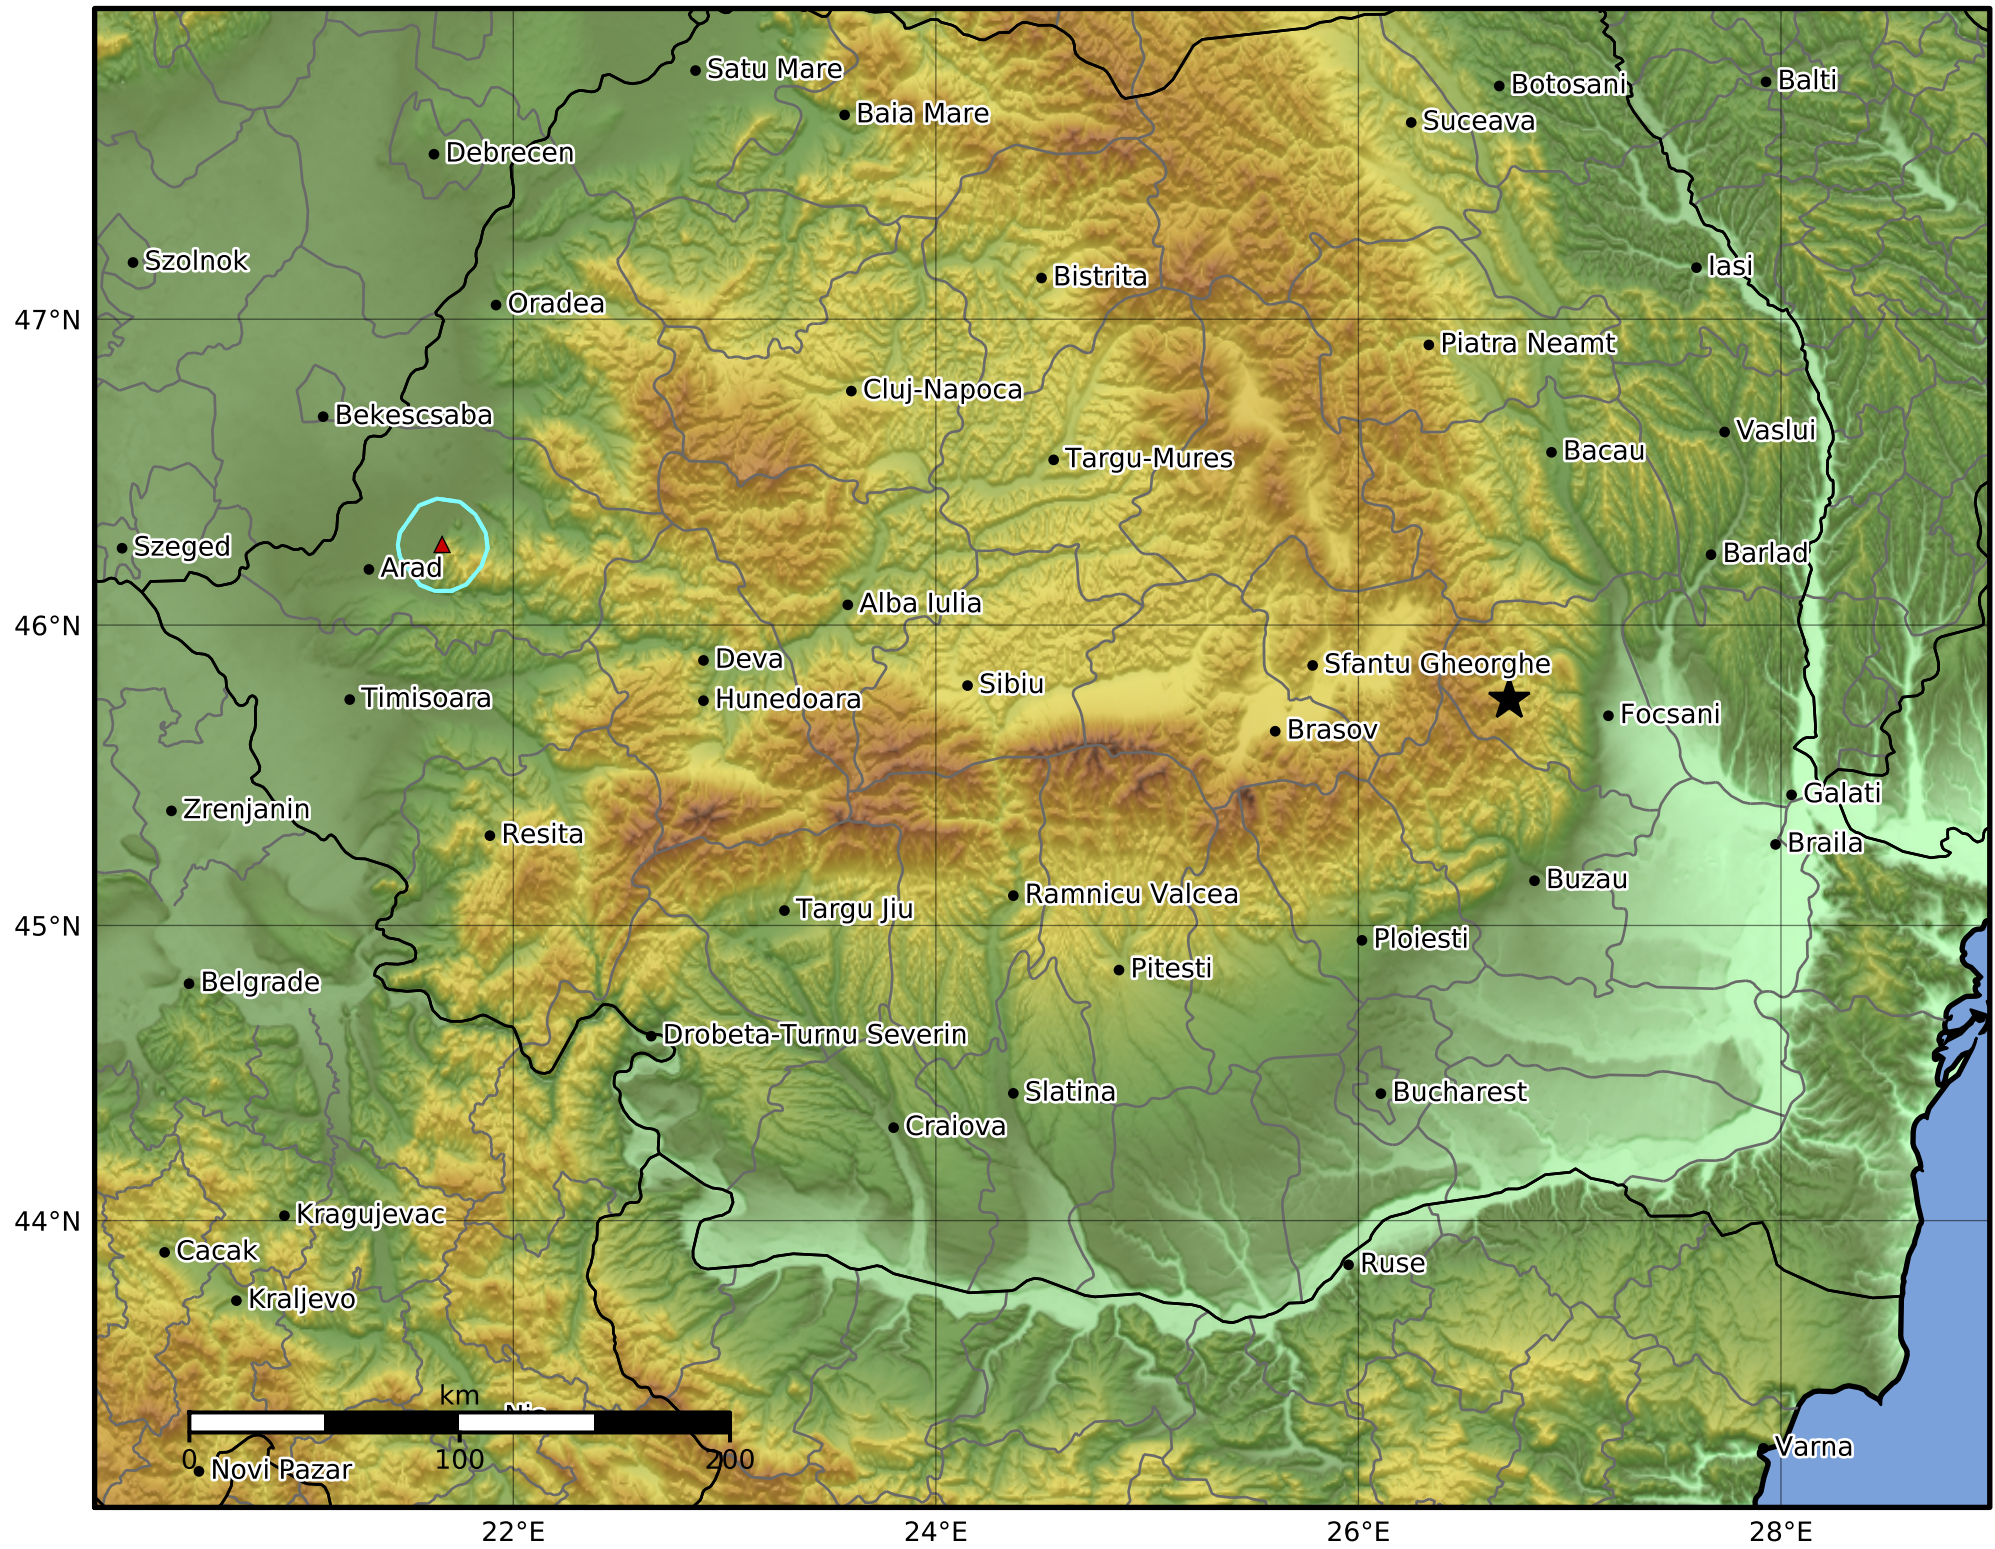

Peak Ground Velocity Map
 INFP ShakeMap: Zona seismica Vrancea - Vrancea
 Jan 15, 2022 21:51:26 UTC M3.3 N45.75 E26.71 Depth: 120.0km
 ID:2022011521512642

Scale based on Worden et al. (2012)

Version 1: Processed 2022-01-15T22:00:29Z

△ Seismic Instrument ○ Macro seismic Observation ★ Epicenter