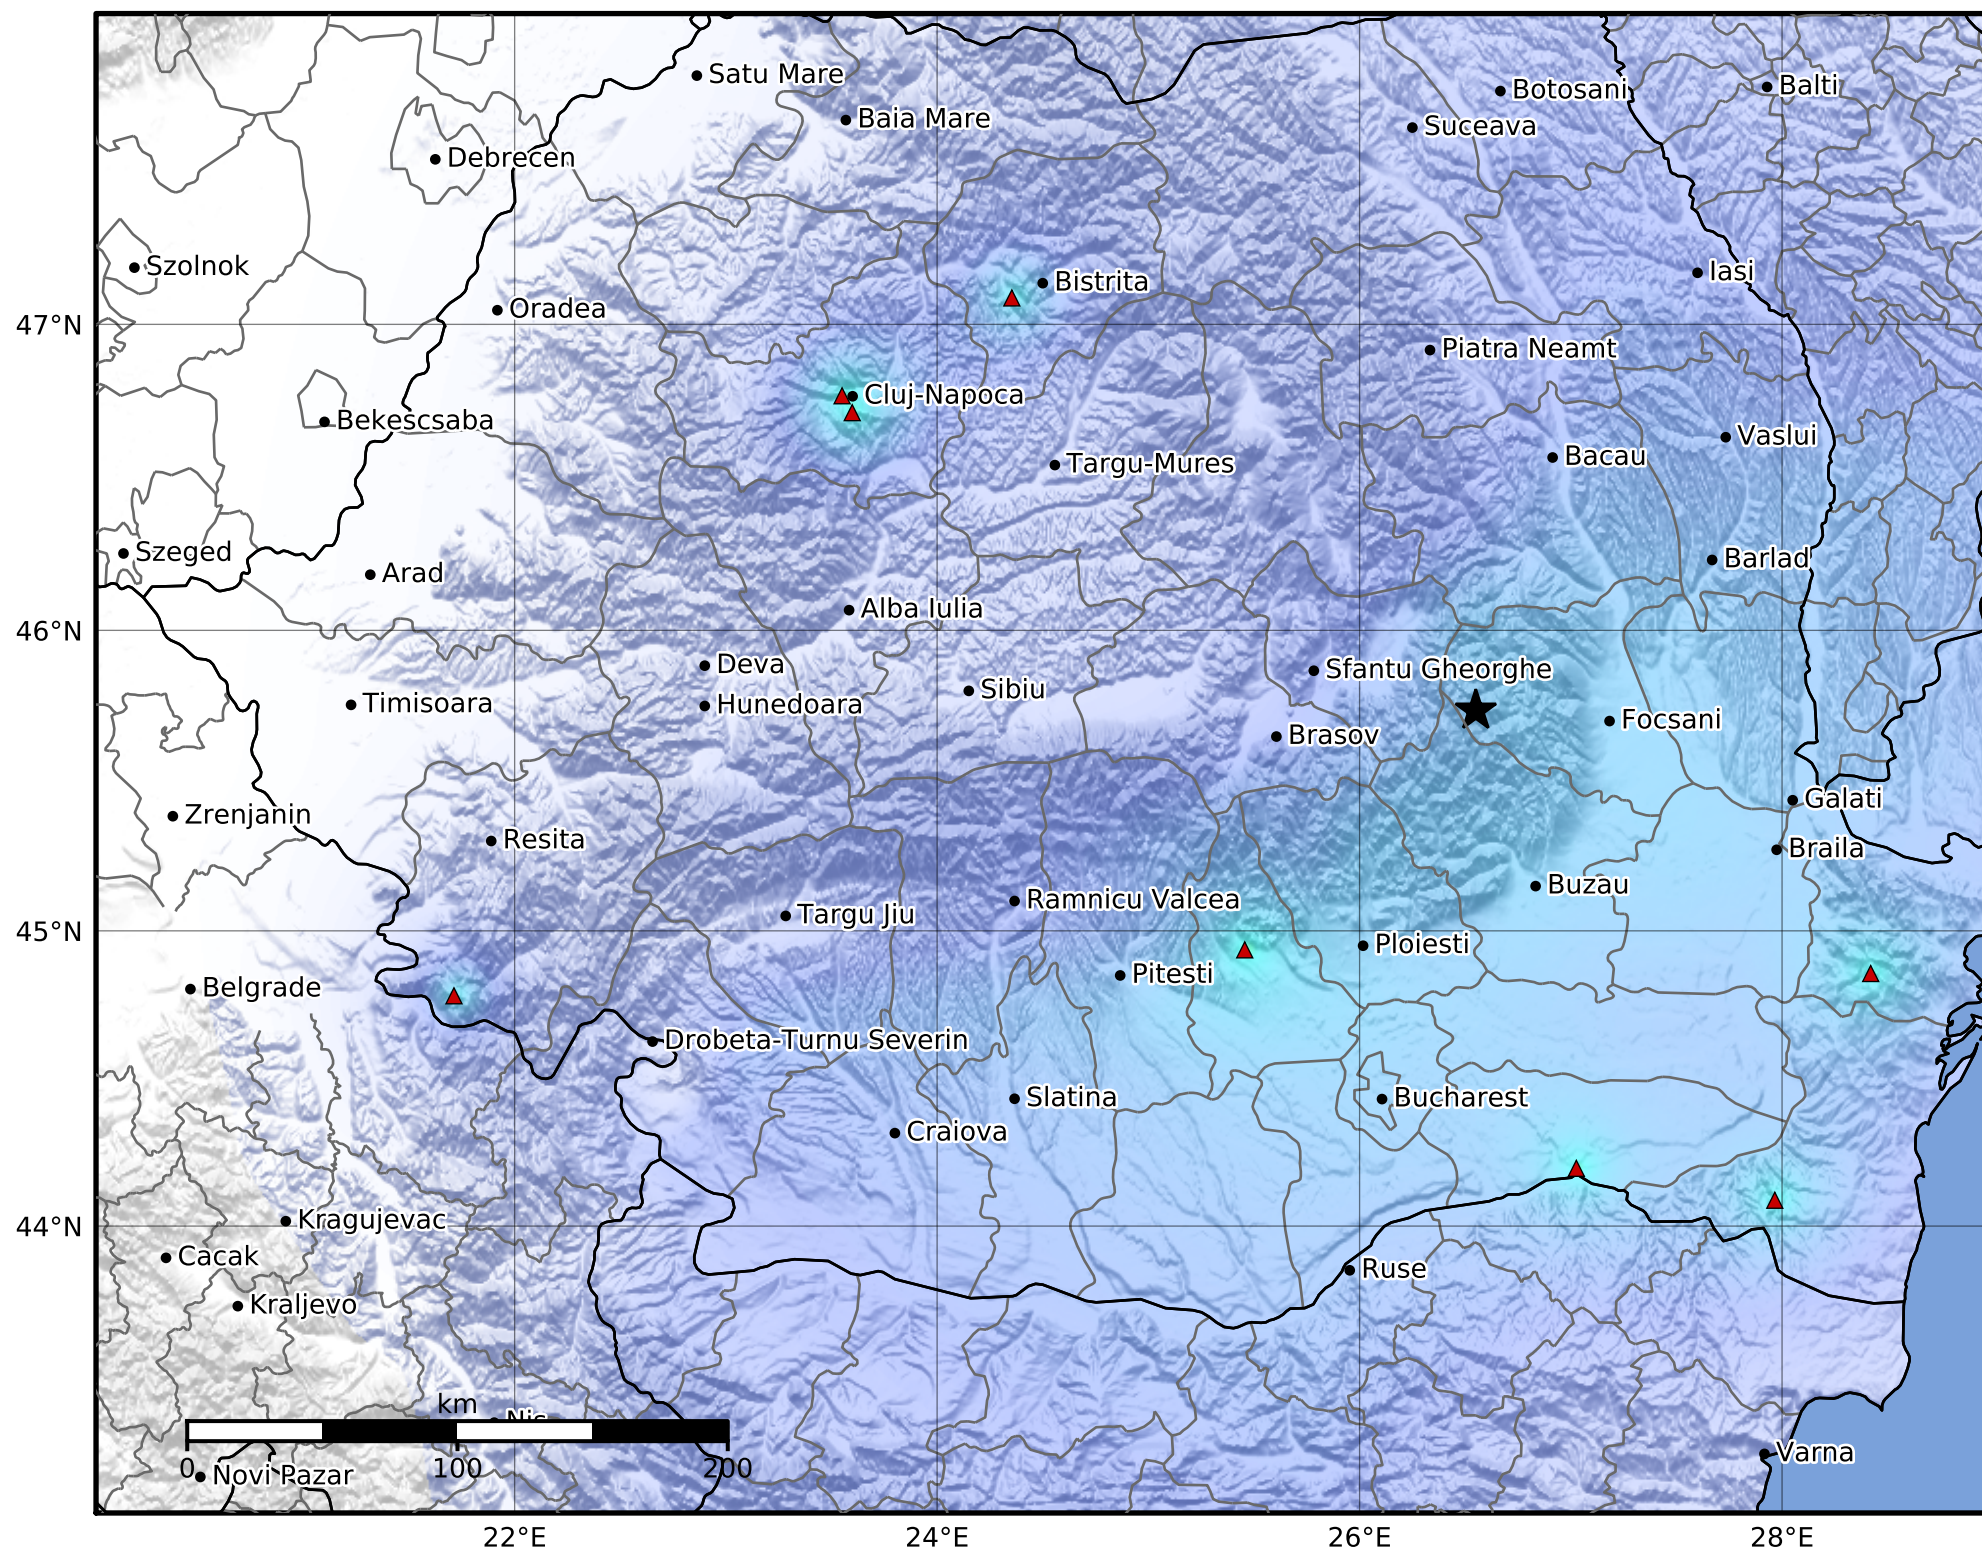

Macroseismic Intensity Map  
 INFP ShakeMap: Zona seismică Vrancea - Vrancea  
 Jan 16, 2022 13:43:15 UTC M4.3 N45.74 E26.55 Depth: 140.0km  
 ID:2022011613431525

SHAKING	Not felt	Weak	Light	Moderate	Strong	Very strong	Severe	Violent	Extreme
DAMAGE	None	None	None	Very light	Light	Moderate	Moderate/heavy	Heavy	Very heavy
PGA(%g)	<0.05	0.3	2.76	6.2	11.5	21.5	40.1	74.7	>139
PGV(cm/s)	<0.02	0.13	1.41	4.65	9.64	20	41.4	85.8	>178
INTENSITY	<b>I</b>	<b>II-III</b>	<b>IV</b>	<b>V</b>	<b>VI</b>	<b>VII</b>	<b>VIII</b>	<b>IX</b>	<b>X+</b>

Scale based on Worden et al. (2012)

Version 1: Processed 2022-01-16T13:52:36Z

△ Seismic Instrument      ○ Macroseismic Observation      ★ Epicenter