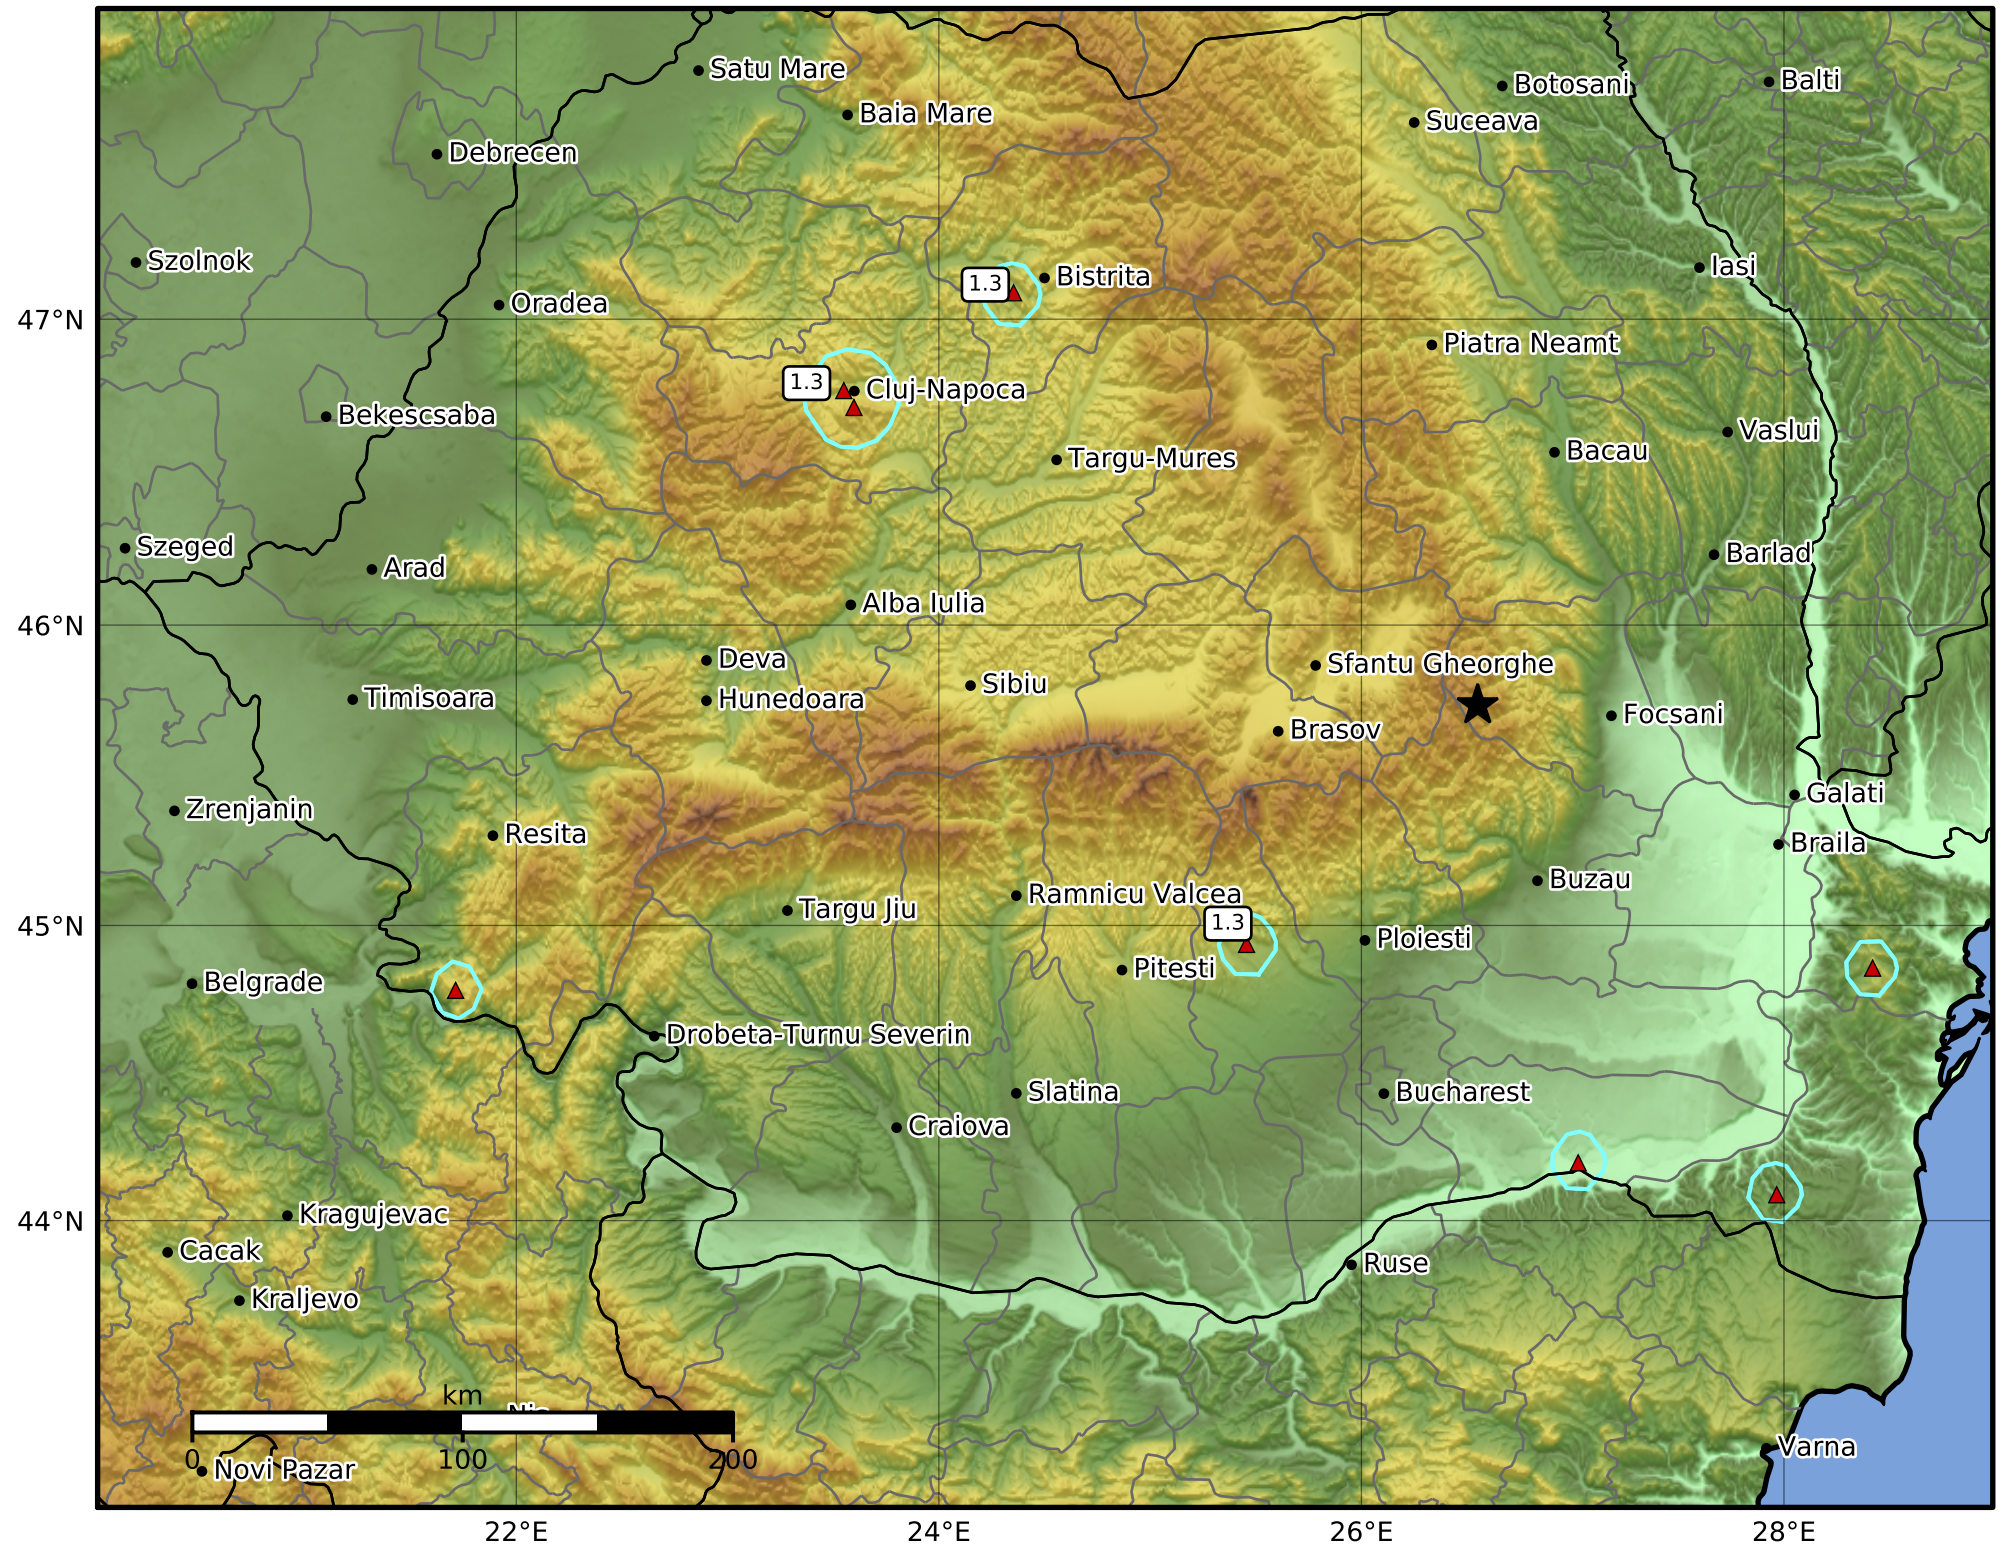

Peak Ground Velocity Map
 INFP ShakeMap: Zona seismica Vrancea - Vrancea
 Jan 16, 2022 13:43:15 UTC M4.3 N45.74 E26.55 Depth: 140.0km
 ID:2022011613431525

Scale based on Worden et al. (2012)

Version 1: Processed 2022-01-16T13:52:36Z

△ Seismic Instrument ○ Macro seismic Observation ★ Epicenter