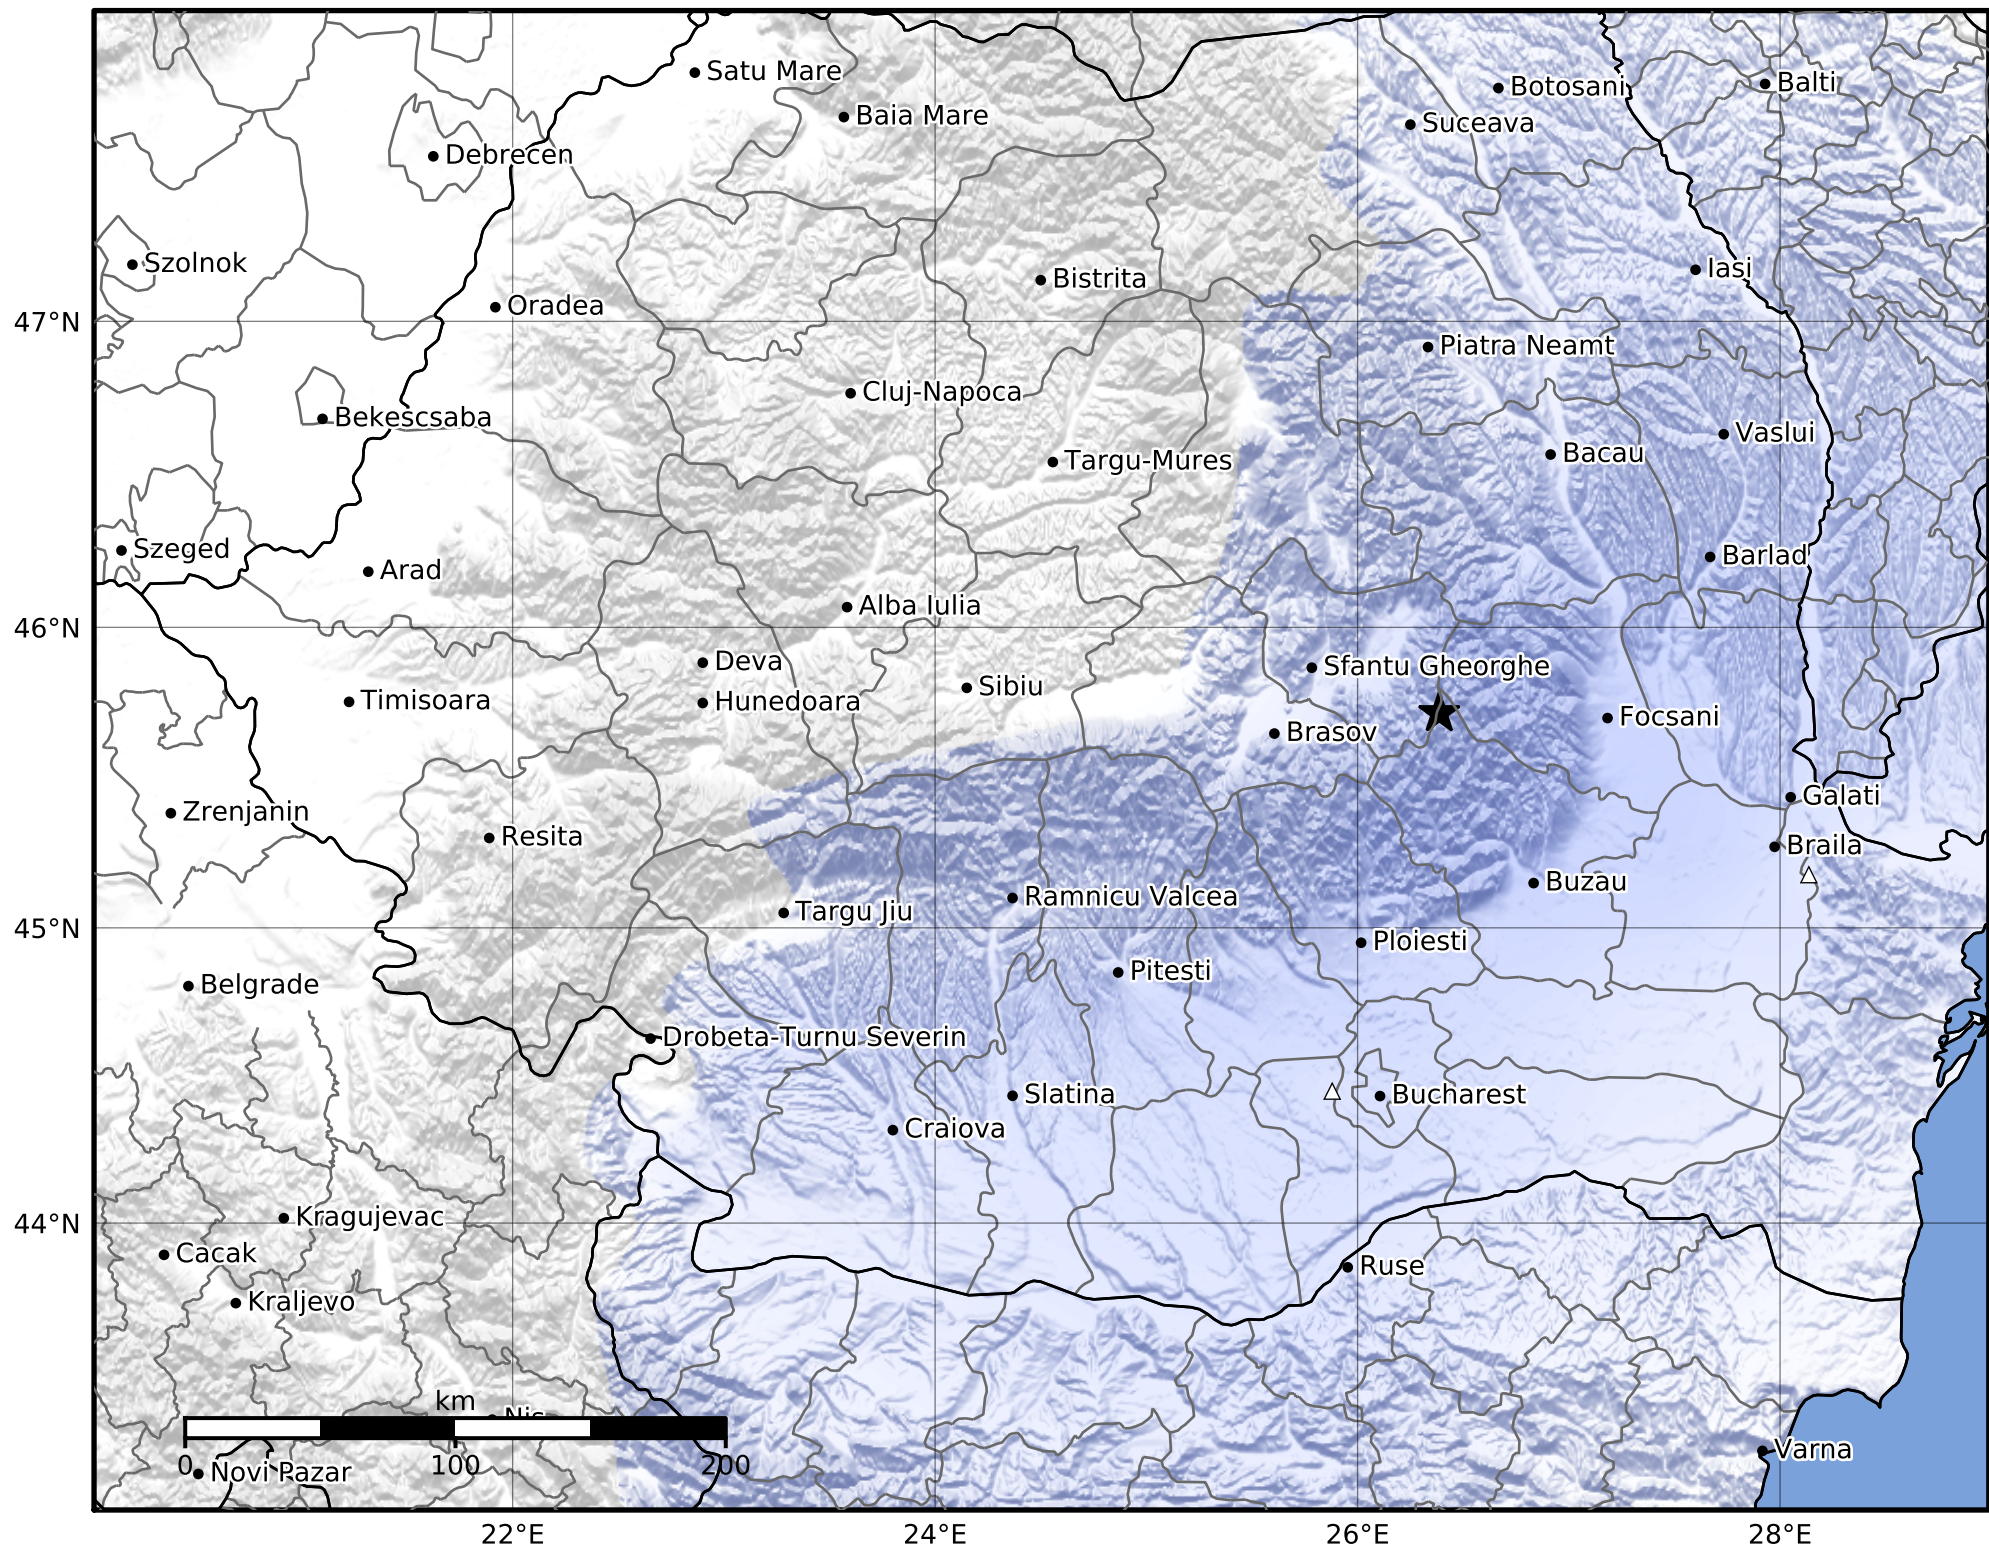

Macroseismic Intensity Map
 INFP ShakeMap: Zona seismică Vrancea - Buzău
 Jan 18, 2022 07:47:05 UTC M3.3 N45.72 E26.39 Depth: 120.0km
 ID:2022011807470564

SHAKING	Not felt	Weak	Light	Moderate	Strong	Very strong	Severe	Violent	Extreme
DAMAGE	None	None	None	Very light	Light	Moderate	Moderate/heavy	Heavy	Very heavy
PGA(%g)	<0.05	0.3	2.76	6.2	11.5	21.5	40.1	74.7	>139
PGV(cm/s)	<0.02	0.13	1.41	4.65	9.64	20	41.4	85.8	>178
INTENSITY	I	II-III	IV	V	VI	VII	VIII	IX	X+

Scale based on Worden et al. (2012)

Version 1: Processed 2022-10-03T08:41:15Z

△ Seismic Instrument ○ Macroseismic Observation ★ Epicenter