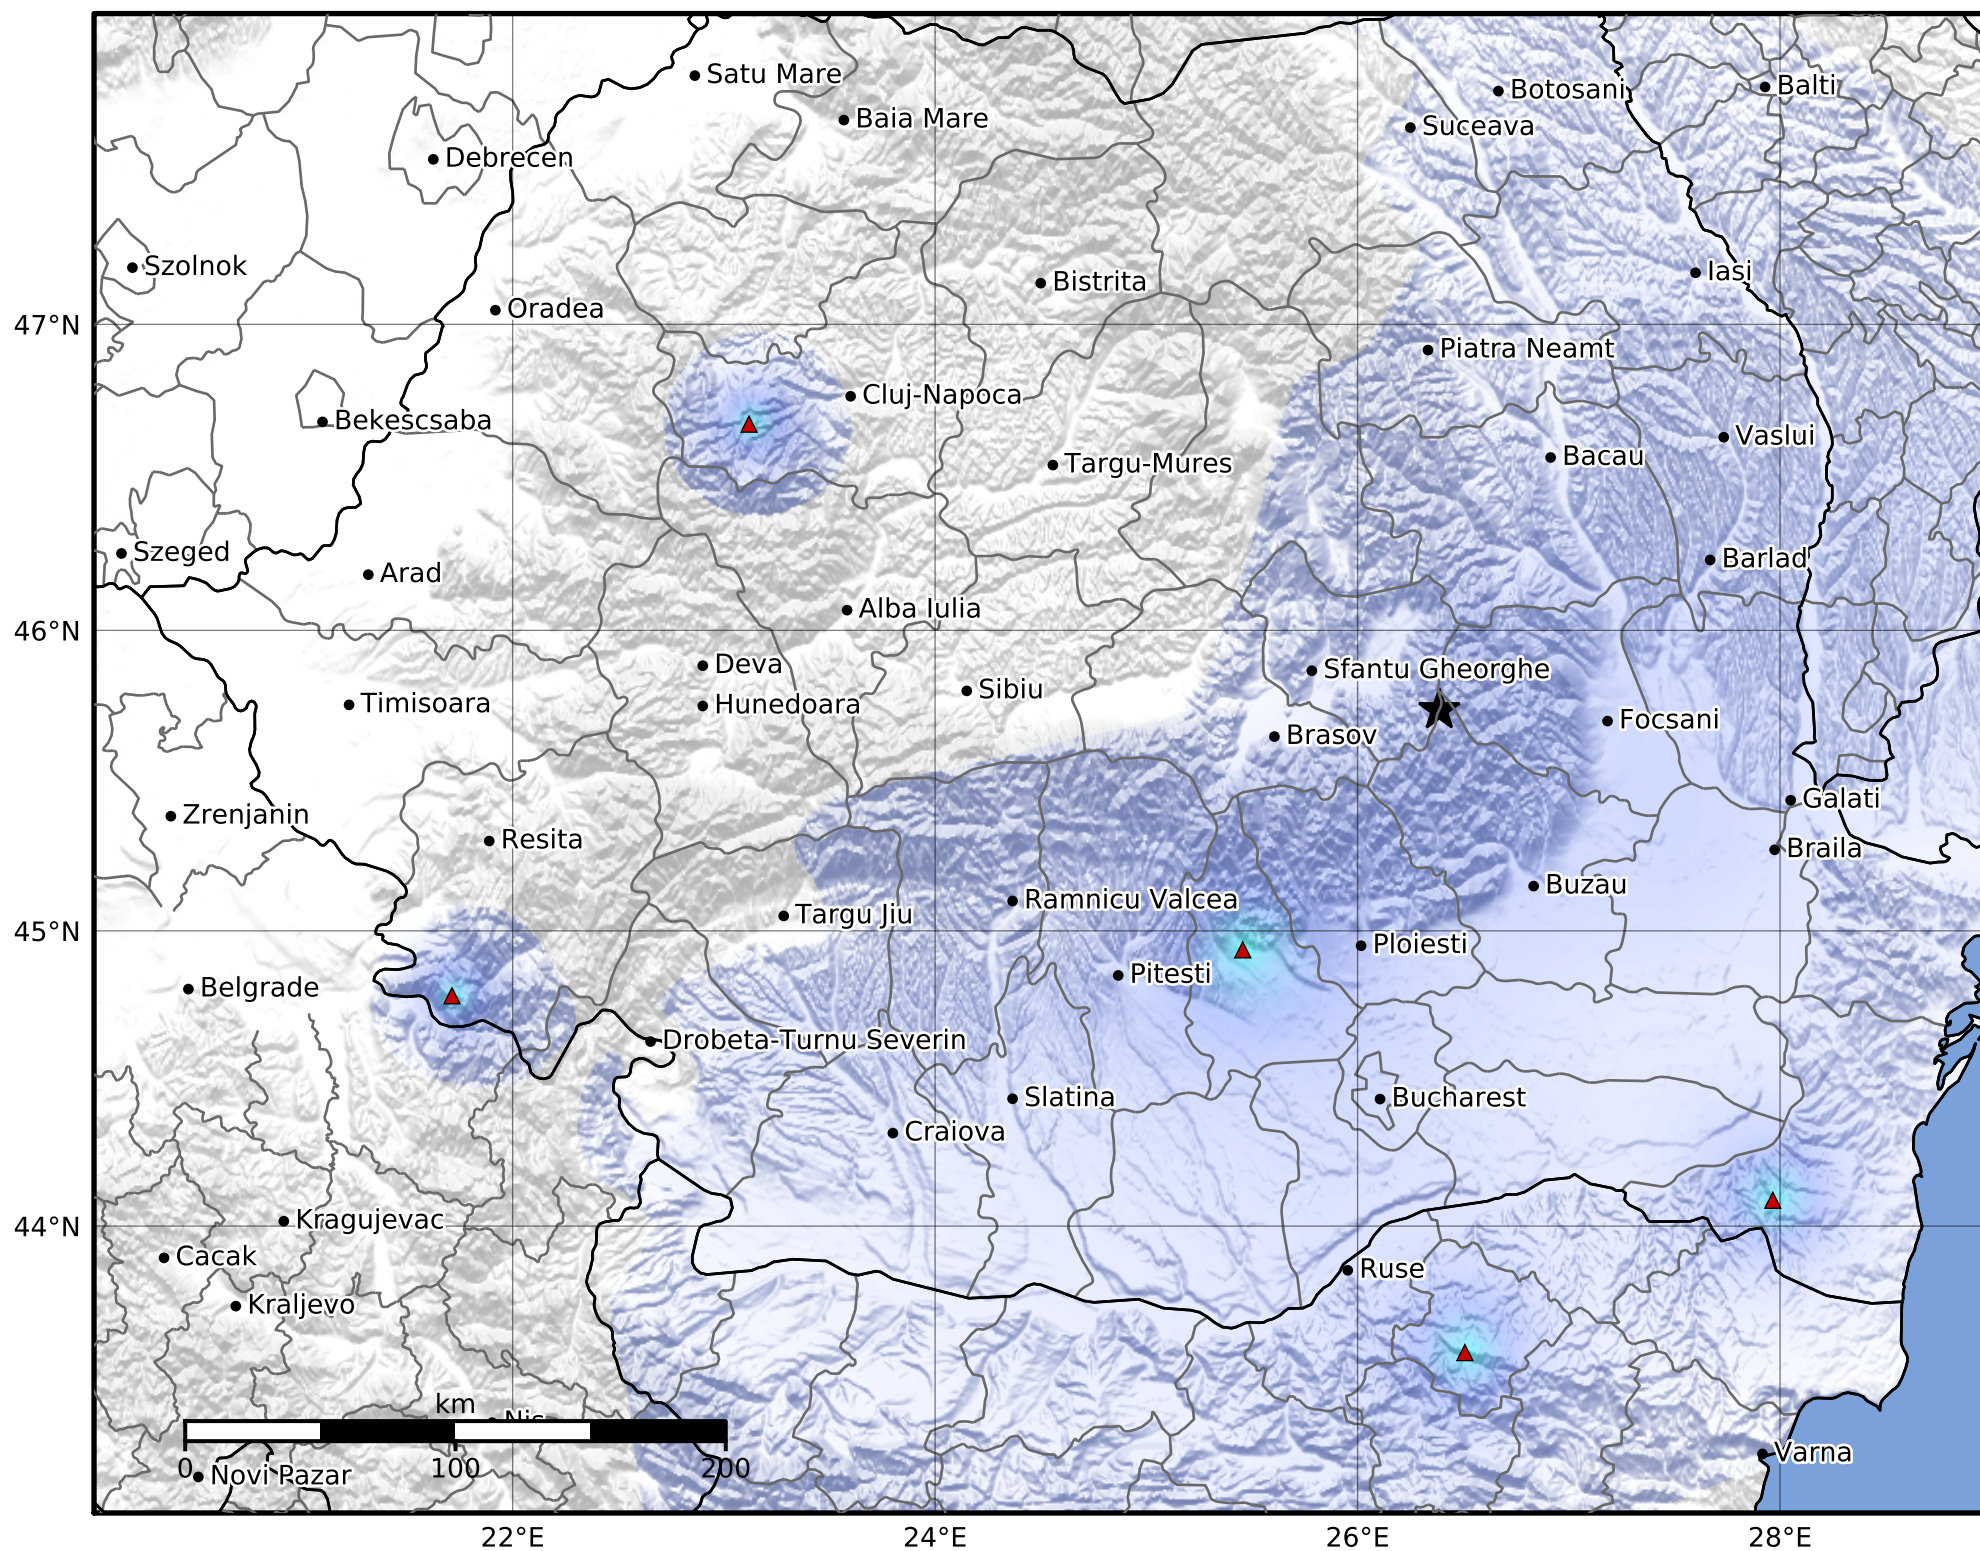

Macroseismic Intensity Map
 INFP ShakeMap: Zona seismică Vrancea - Buzău
 Jan 18, 2022 07:47:05 UTC M3.2 N45.74 E26.39 Depth: 120.0km
 ID:2022011807470568

SHAKING	Not felt	Weak	Light	Moderate	Strong	Very strong	Severe	Violent	Extreme
DAMAGE	None	None	None	Very light	Light	Moderate	Moderate/heavy	Heavy	Very heavy
PGA(%g)	<0.05	0.3	2.76	6.2	11.5	21.5	40.1	74.7	>139
PGV(cm/s)	<0.02	0.13	1.41	4.65	9.64	20	41.4	85.8	>178
INTENSITY	I	II-III	IV	V	VI	VII	VIII	IX	X+

Scale based on Worden et al. (2012)

Version 1: Processed 2022-09-30T06:06:50Z

△ Seismic Instrument ○ Macroseismic Observation ★ Epicenter