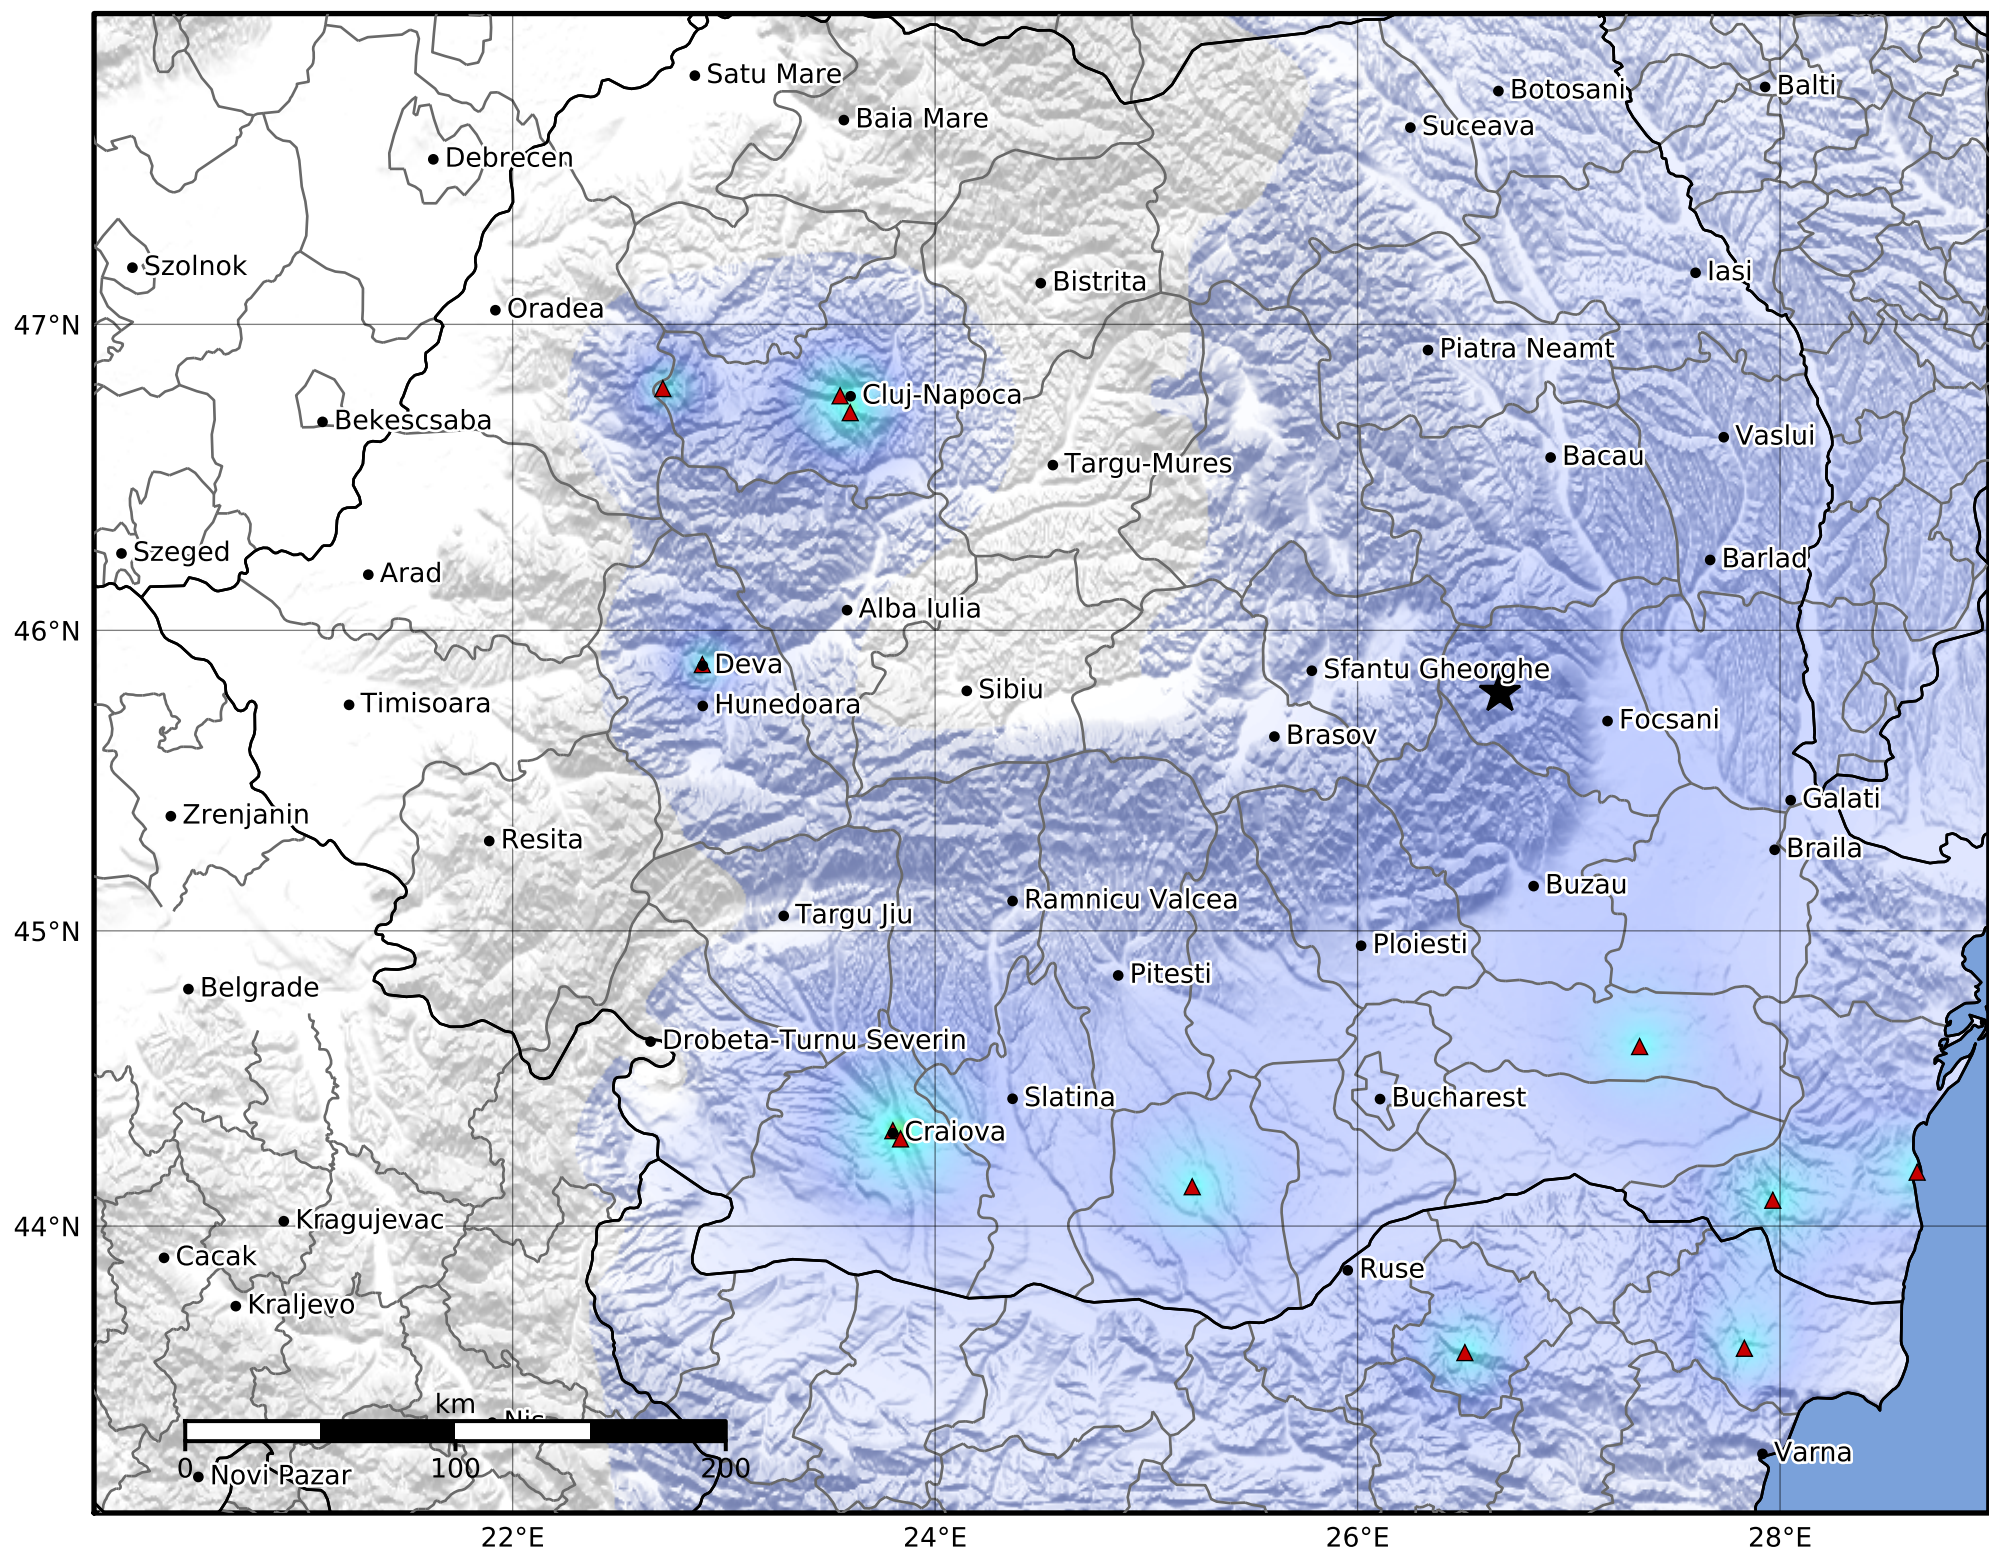

Macroseismic Intensity Map
 INFP ShakeMap: Zona seismica Vrancea - Vrancea
 Jan 19, 2022 11:16:25 UTC M3.4 N45.79 E26.67 Depth: 120.0km
 ID:2022011911162530

SHAKING	Not felt	Weak	Light	Moderate	Strong	Very strong	Severe	Violent	Extreme
DAMAGE	None	None	None	Very light	Light	Moderate	Moderate/heavy	Heavy	Very heavy
PGA(%g)	<0.05	0.3	2.76	6.2	11.5	21.5	40.1	74.7	>139
PGV(cm/s)	<0.02	0.13	1.41	4.65	9.64	20	41.4	85.8	>178
INTENSITY	I	II-III	IV	V	VI	VII	VIII	IX	X+

Scale based on Worden et al. (2012)

Version 1: Processed 2022-01-19T11:28:34Z

△ Seismic Instrument ○ Macroseismic Observation ★ Epicenter