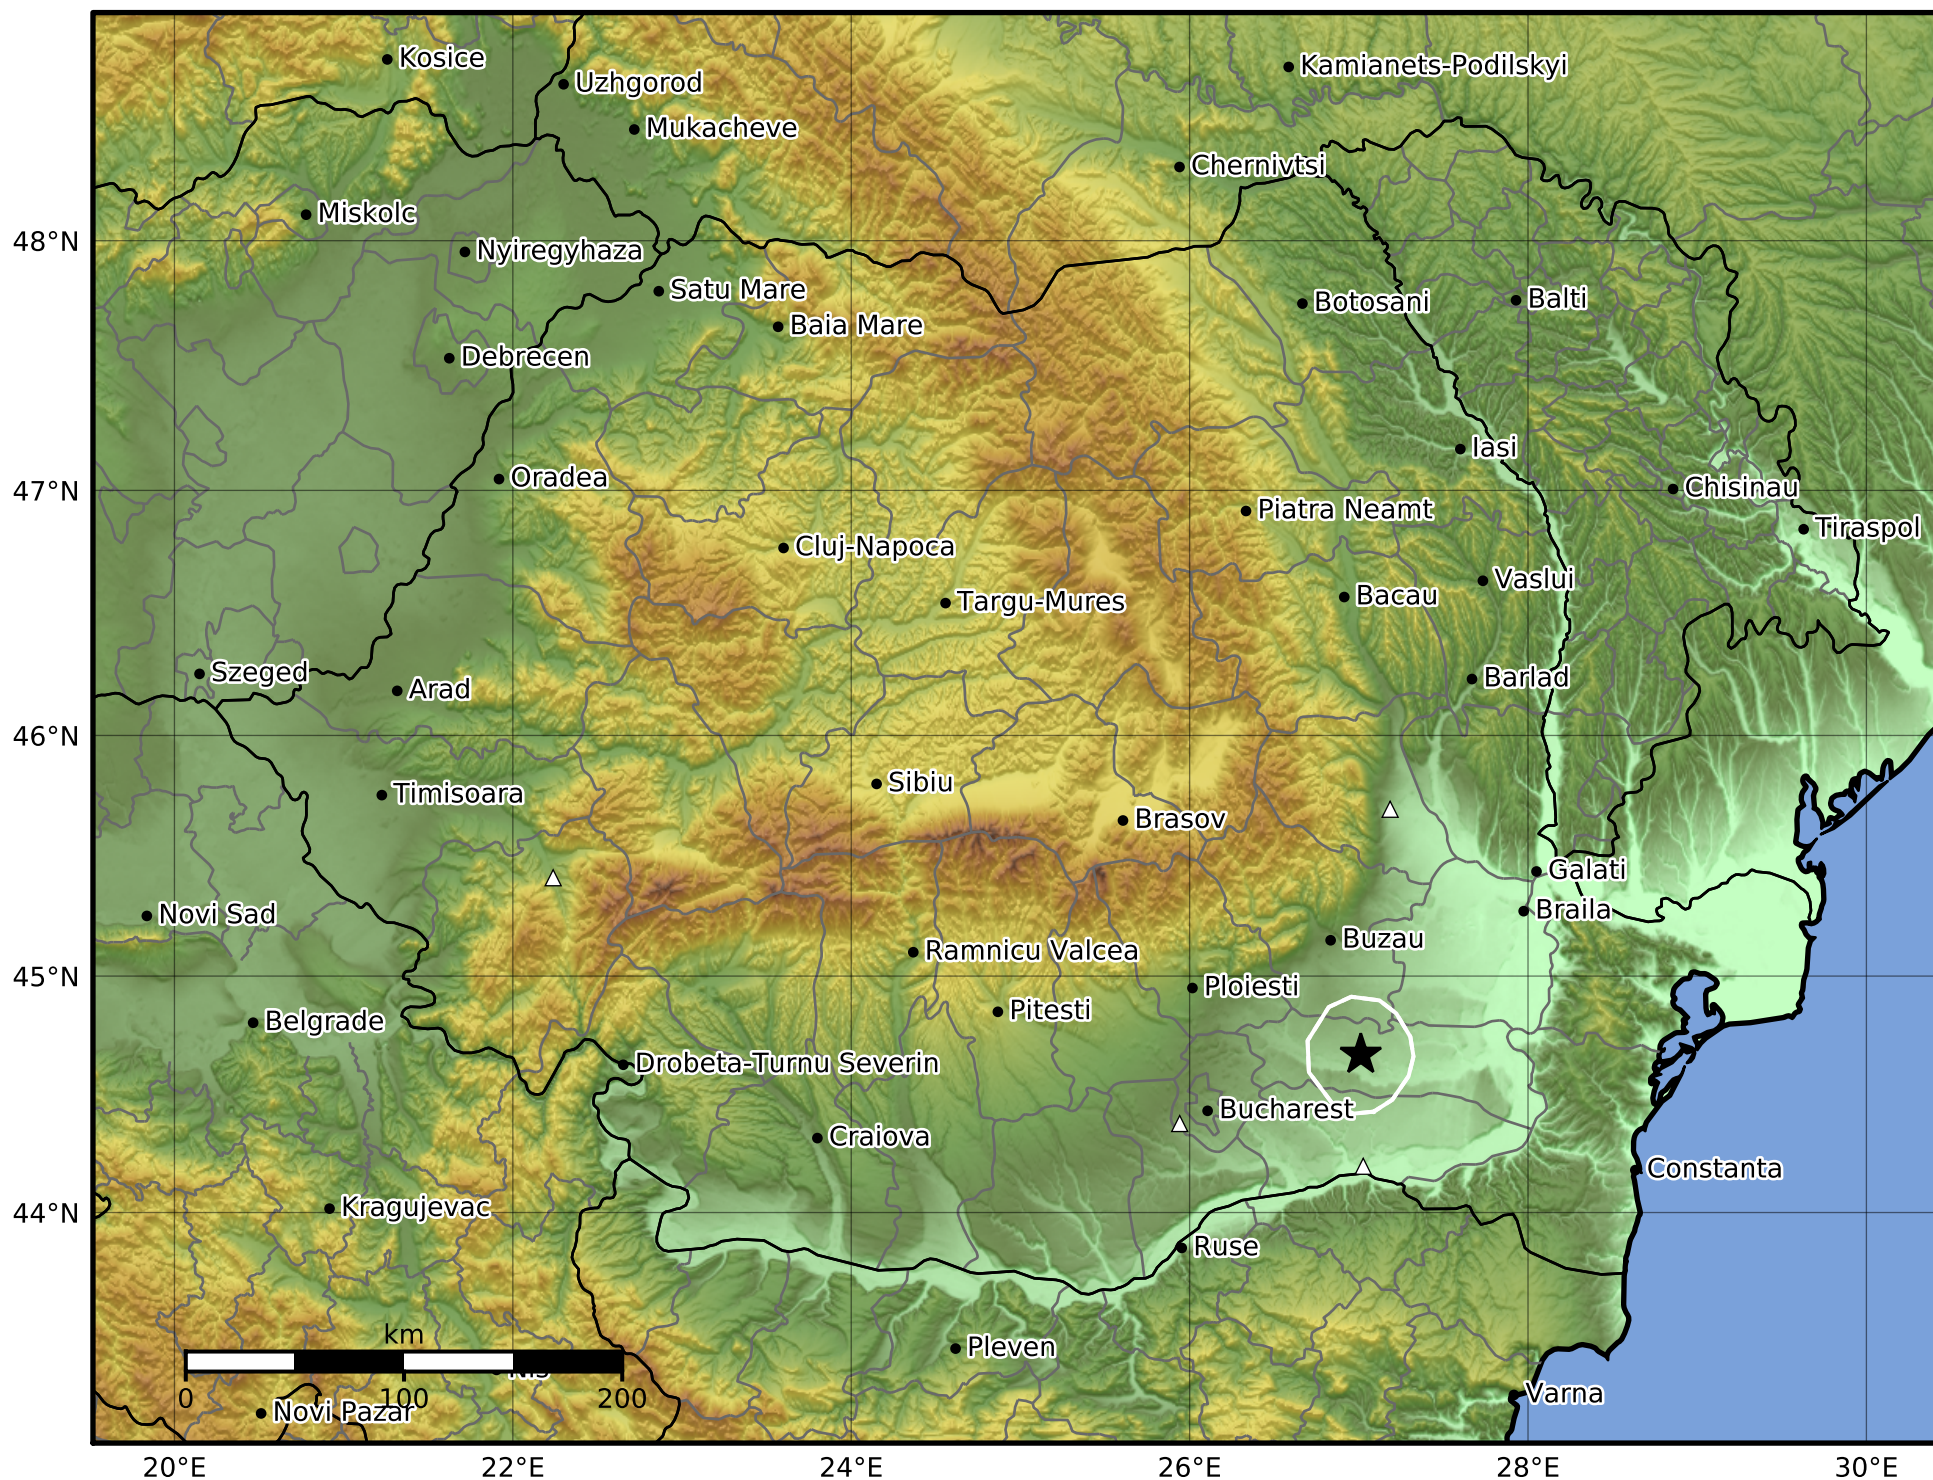

Peak Ground Acceleration Map  
 INFP ShakeMap: Muntenia - Ialomita  
 Jan 26, 2022 06:31:27 UTC M2.3 N44.67 E27.01 Depth: 15.0km  
 ID:2022012606312738

Scale based on Worden et al. (2012)

Version 2: Processed 2022-10-03T09:47:42Z

△ Seismic Instrument      ○ Macroseismic Observation      ★ Epicenter