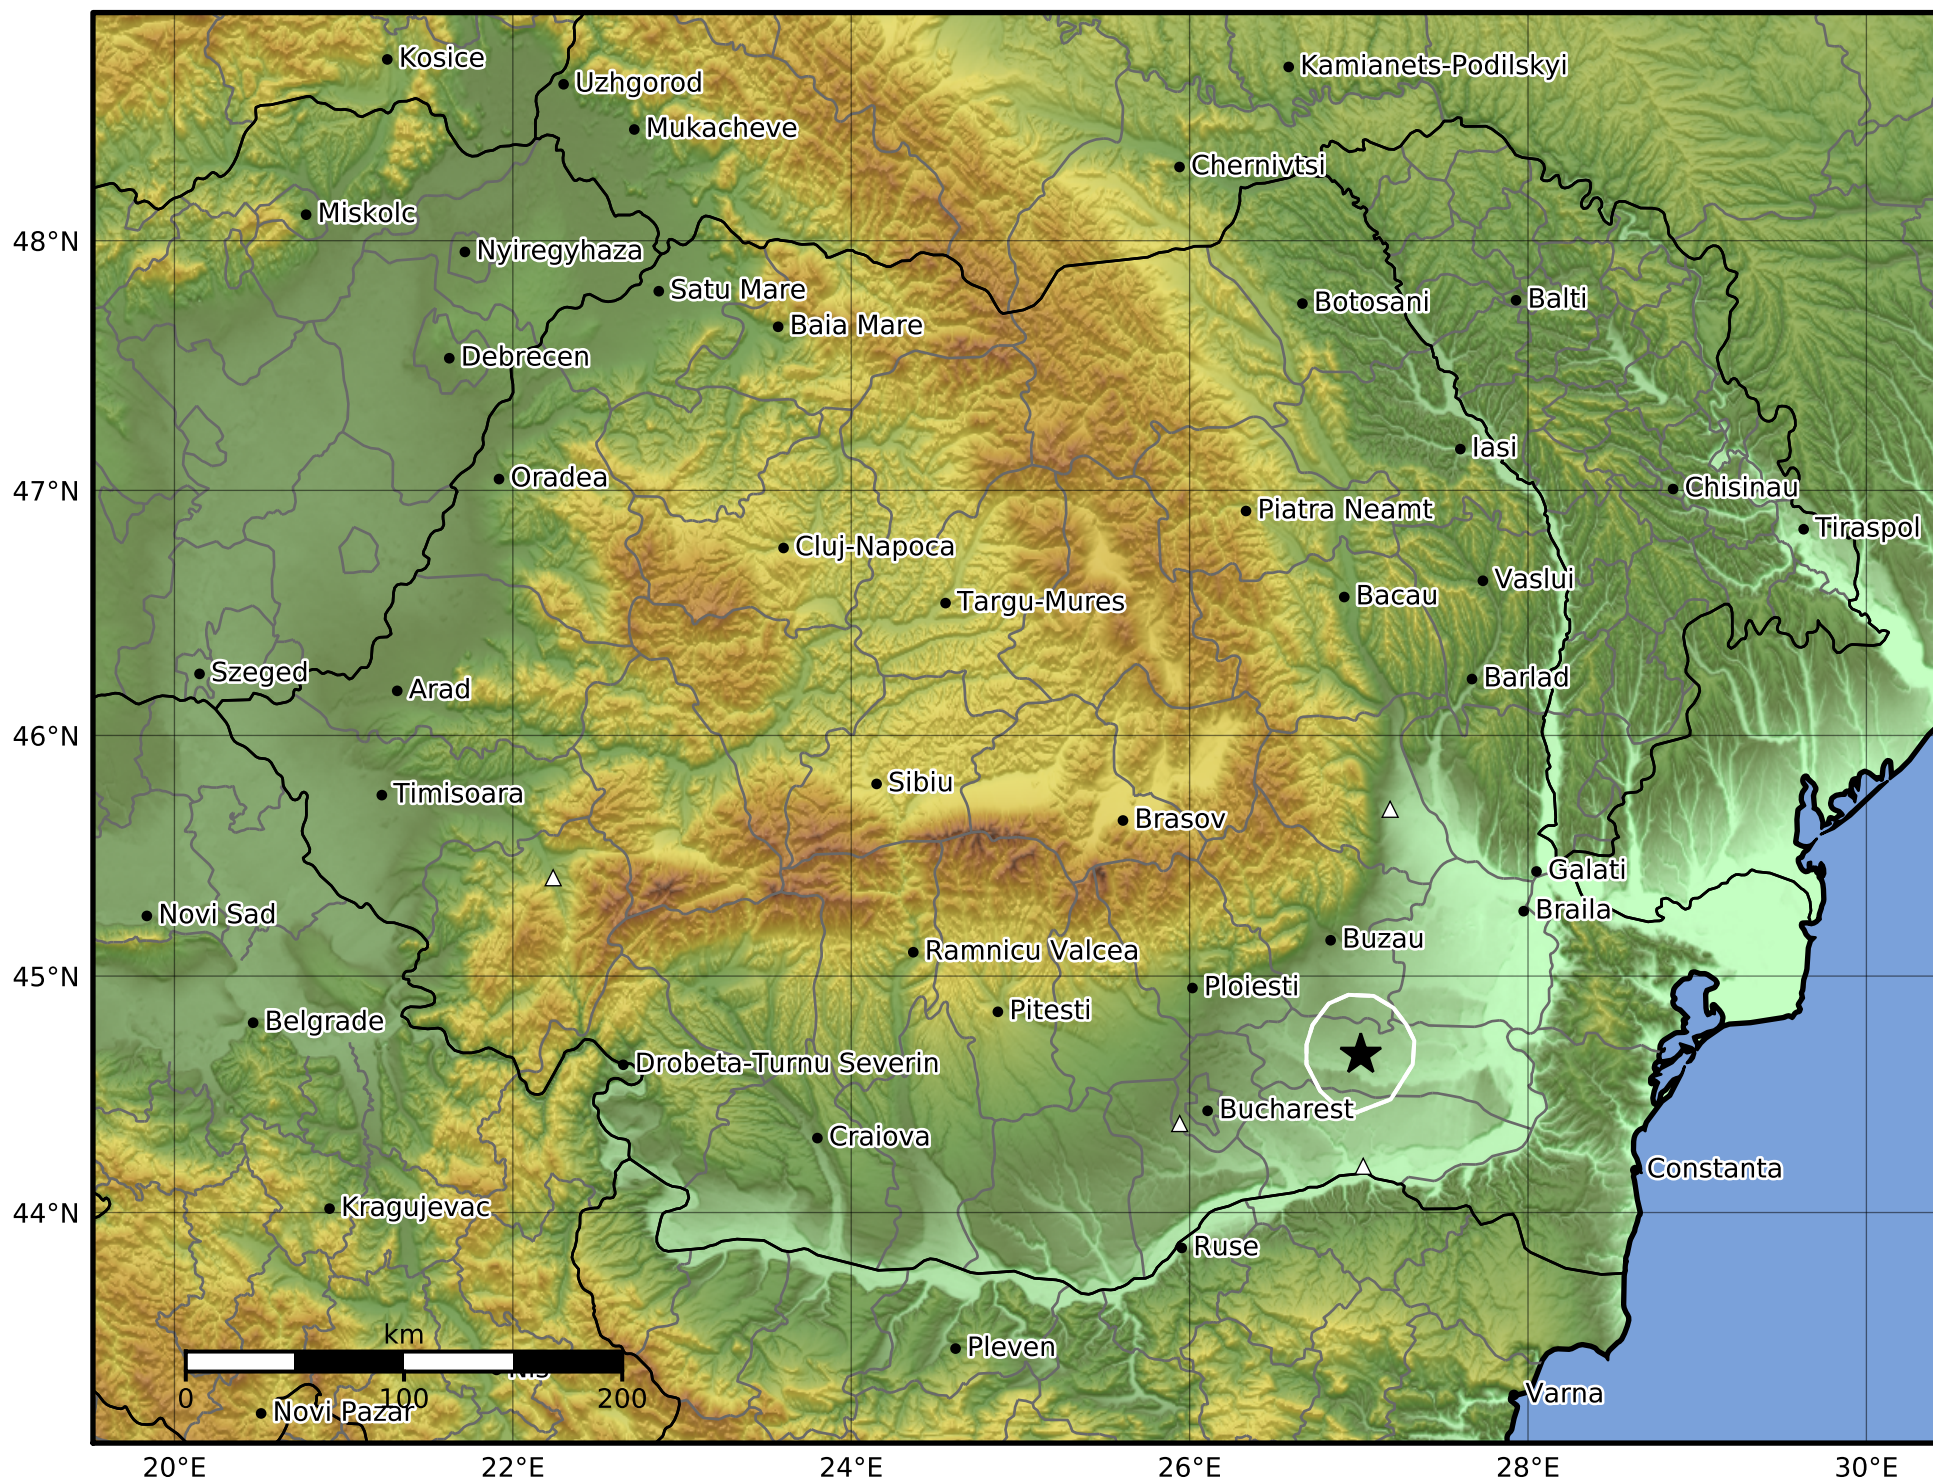

0.3 Second Peak Spectral Acceleration Map
 INFP ShakeMap: Muntenia - Ialomita
 Jan 26, 2022 06:31:27 UTC M2.3 N44.67 E27.01 Depth: 15.0km
 ID:2022012606312738

SA(0.3) (%g)	0.1	0.3	0.5	0.7	1	3	5	7	10	30	50	70
--------------	-----	-----	-----	-----	---	---	---	---	----	----	----	----

Scale based on Worden et al. (2012)

Version 2: Processed 2022-10-03T09:47:42Z

△ Seismic Instrument ○ Macroseismic Observation ★ Epicenter