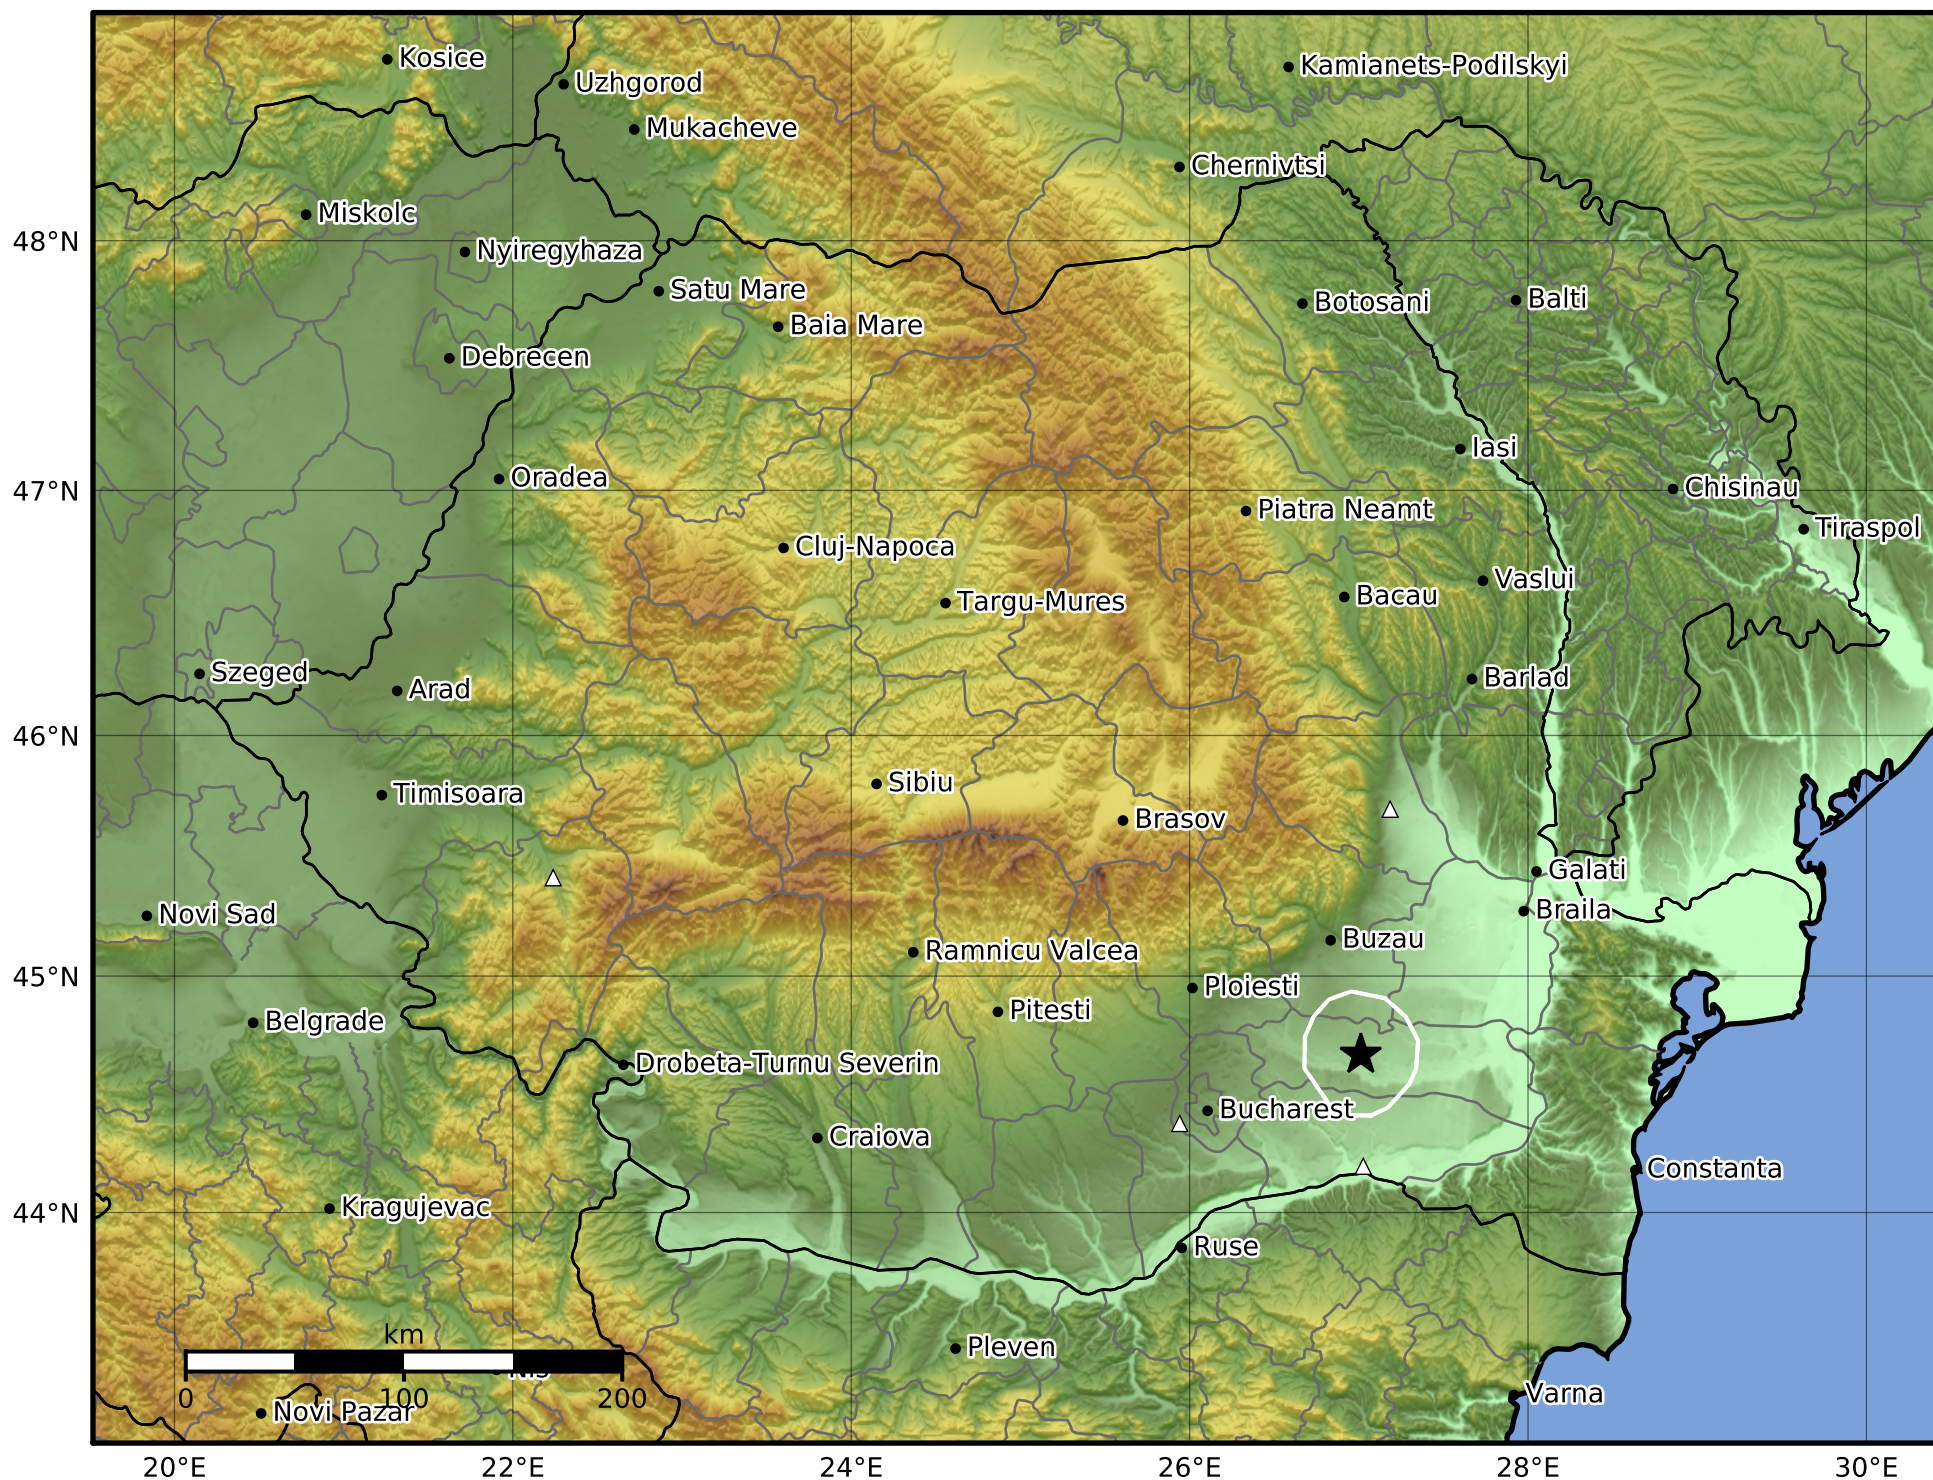

1.0 Second Peak Spectral Acceleration Map  
 INFP ShakeMap: Muntenia - Ialomita  
 Jan 26, 2022 06:31:27 UTC M2.3 N44.67 E27.01 Depth: 15.0km  
 ID:2022012606312738

Scale based on Worden et al. (2012)

Version 2: Processed 2022-10-03T09:47:42Z

△ Seismic Instrument      ○ Macroseismic Observation      ★ Epicenter