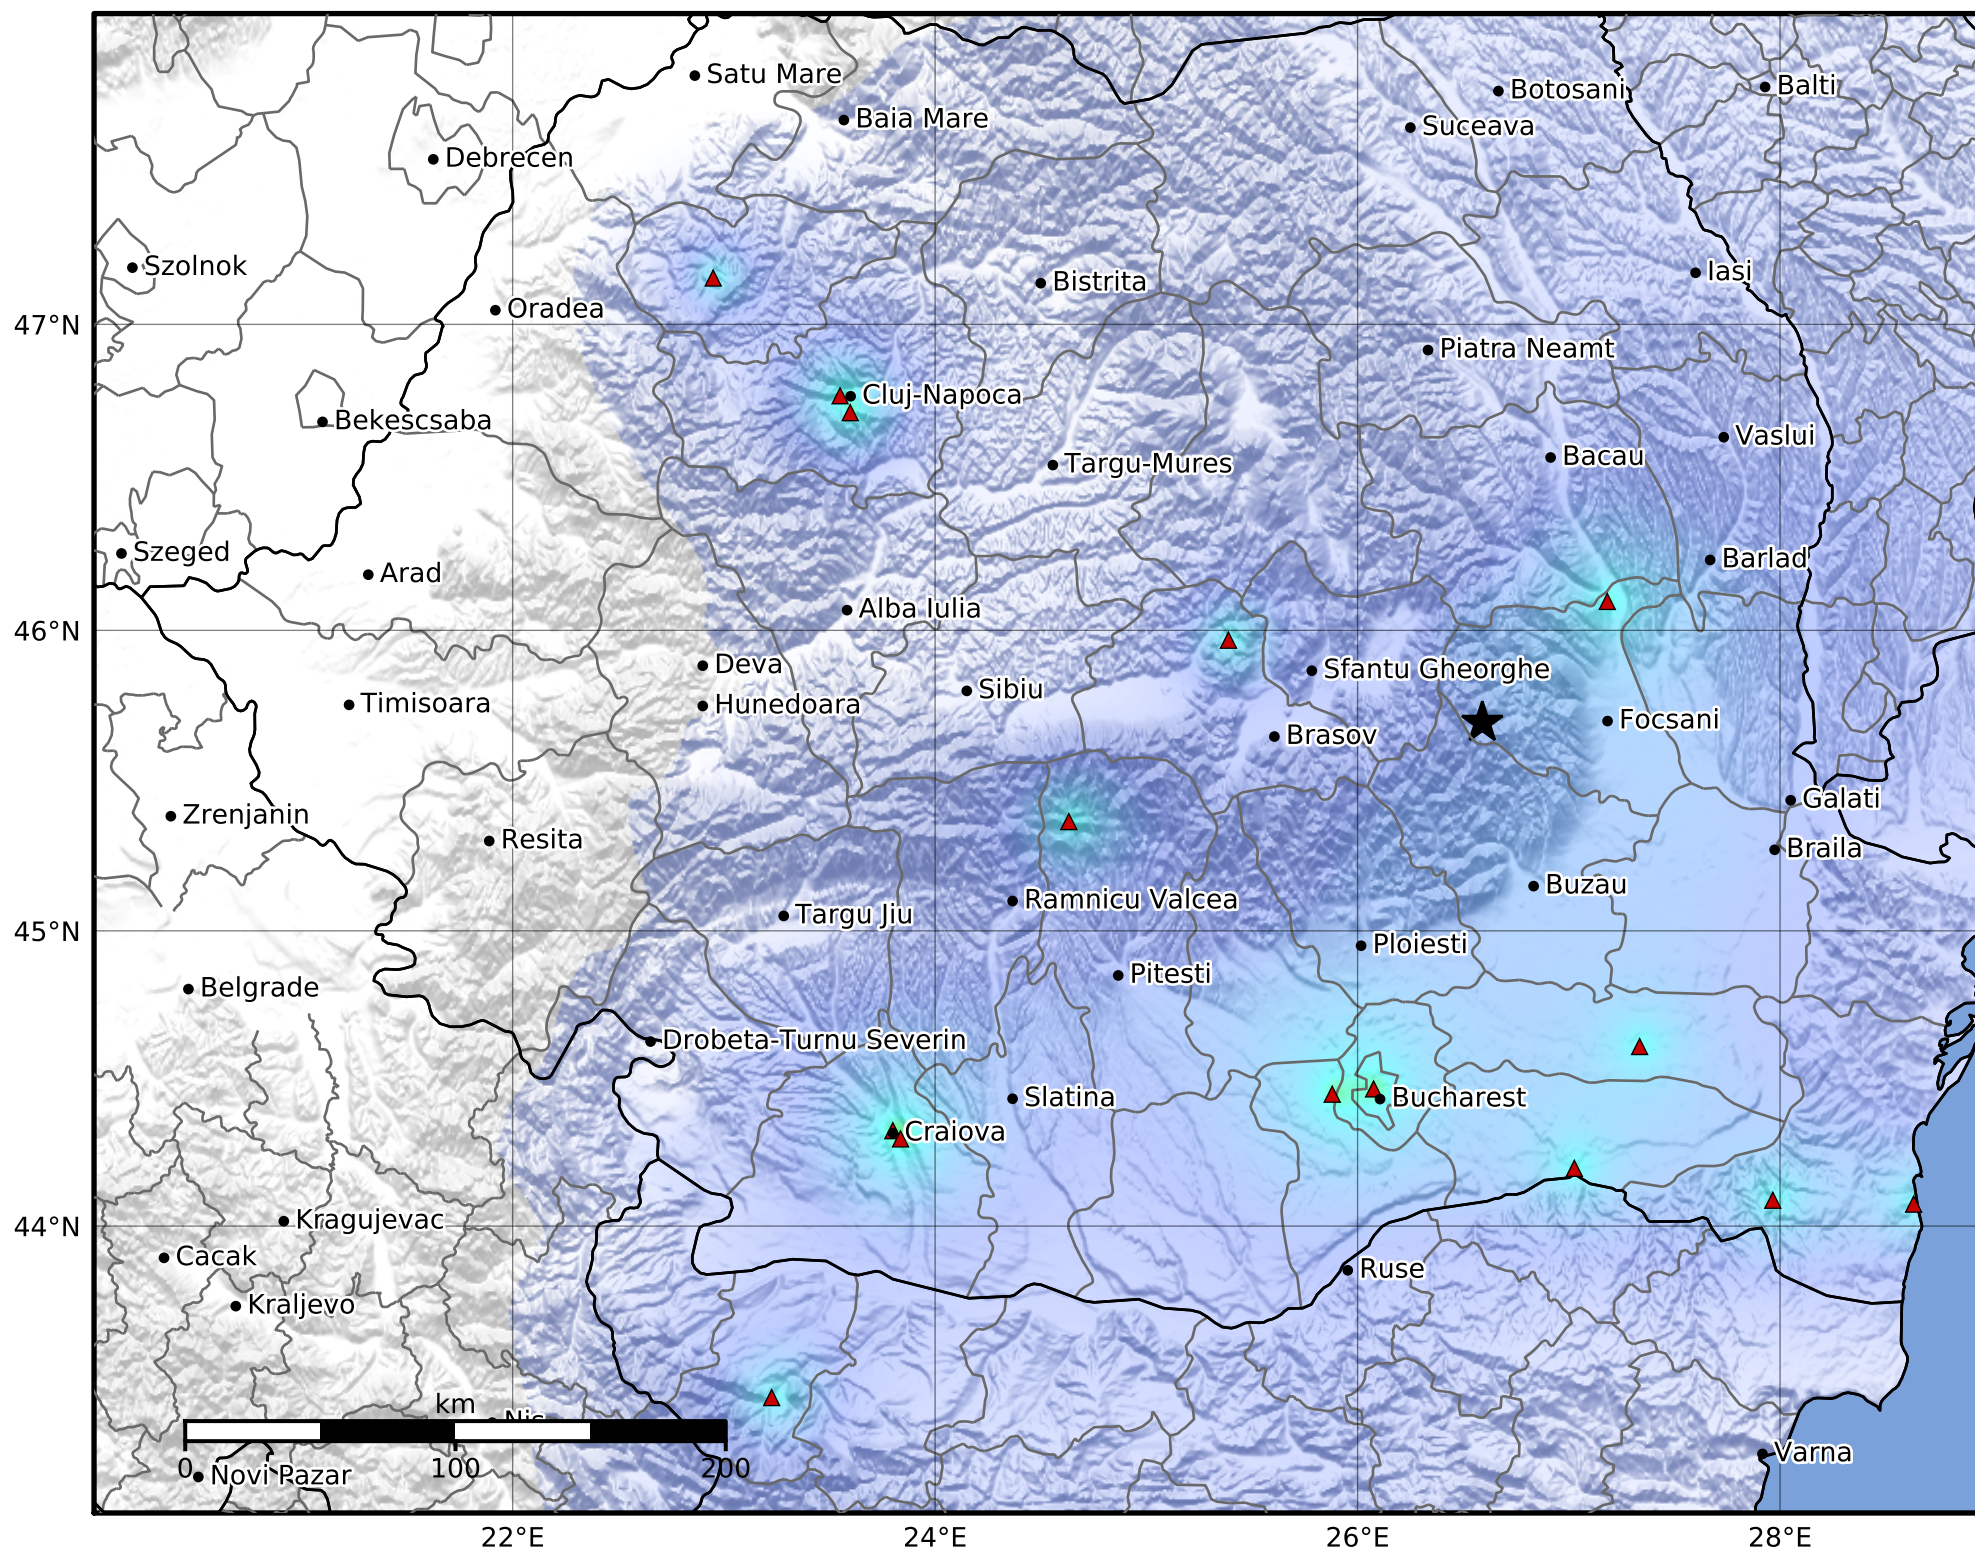

Macroseismic Intensity Map
 INFP ShakeMap: Zona seismică Vrancea - Vrancea
 Feb 01, 2022 22:19:37 UTC M3.8 N45.69 E26.59 Depth: 140.0km
 ID:2022020122193779

SHAKING	Not felt	Weak	Light	Moderate	Strong	Very strong	Severe	Violent	Extreme
DAMAGE	None	None	None	Very light	Light	Moderate	Moderate/heavy	Heavy	Very heavy
PGA(%g)	<0.05	0.3	2.76	6.2	11.5	21.5	40.1	74.7	>139
PGV(cm/s)	<0.02	0.13	1.41	4.65	9.64	20	41.4	85.8	>178
INTENSITY	I	II-III	IV	V	VI	VII	VIII	IX	X+

Scale based on Worden et al. (2012)

Version 1: Processed 2022-09-29T12:50:35Z

△ Seismic Instrument

○ Macroseismic Observation

★ Epicenter