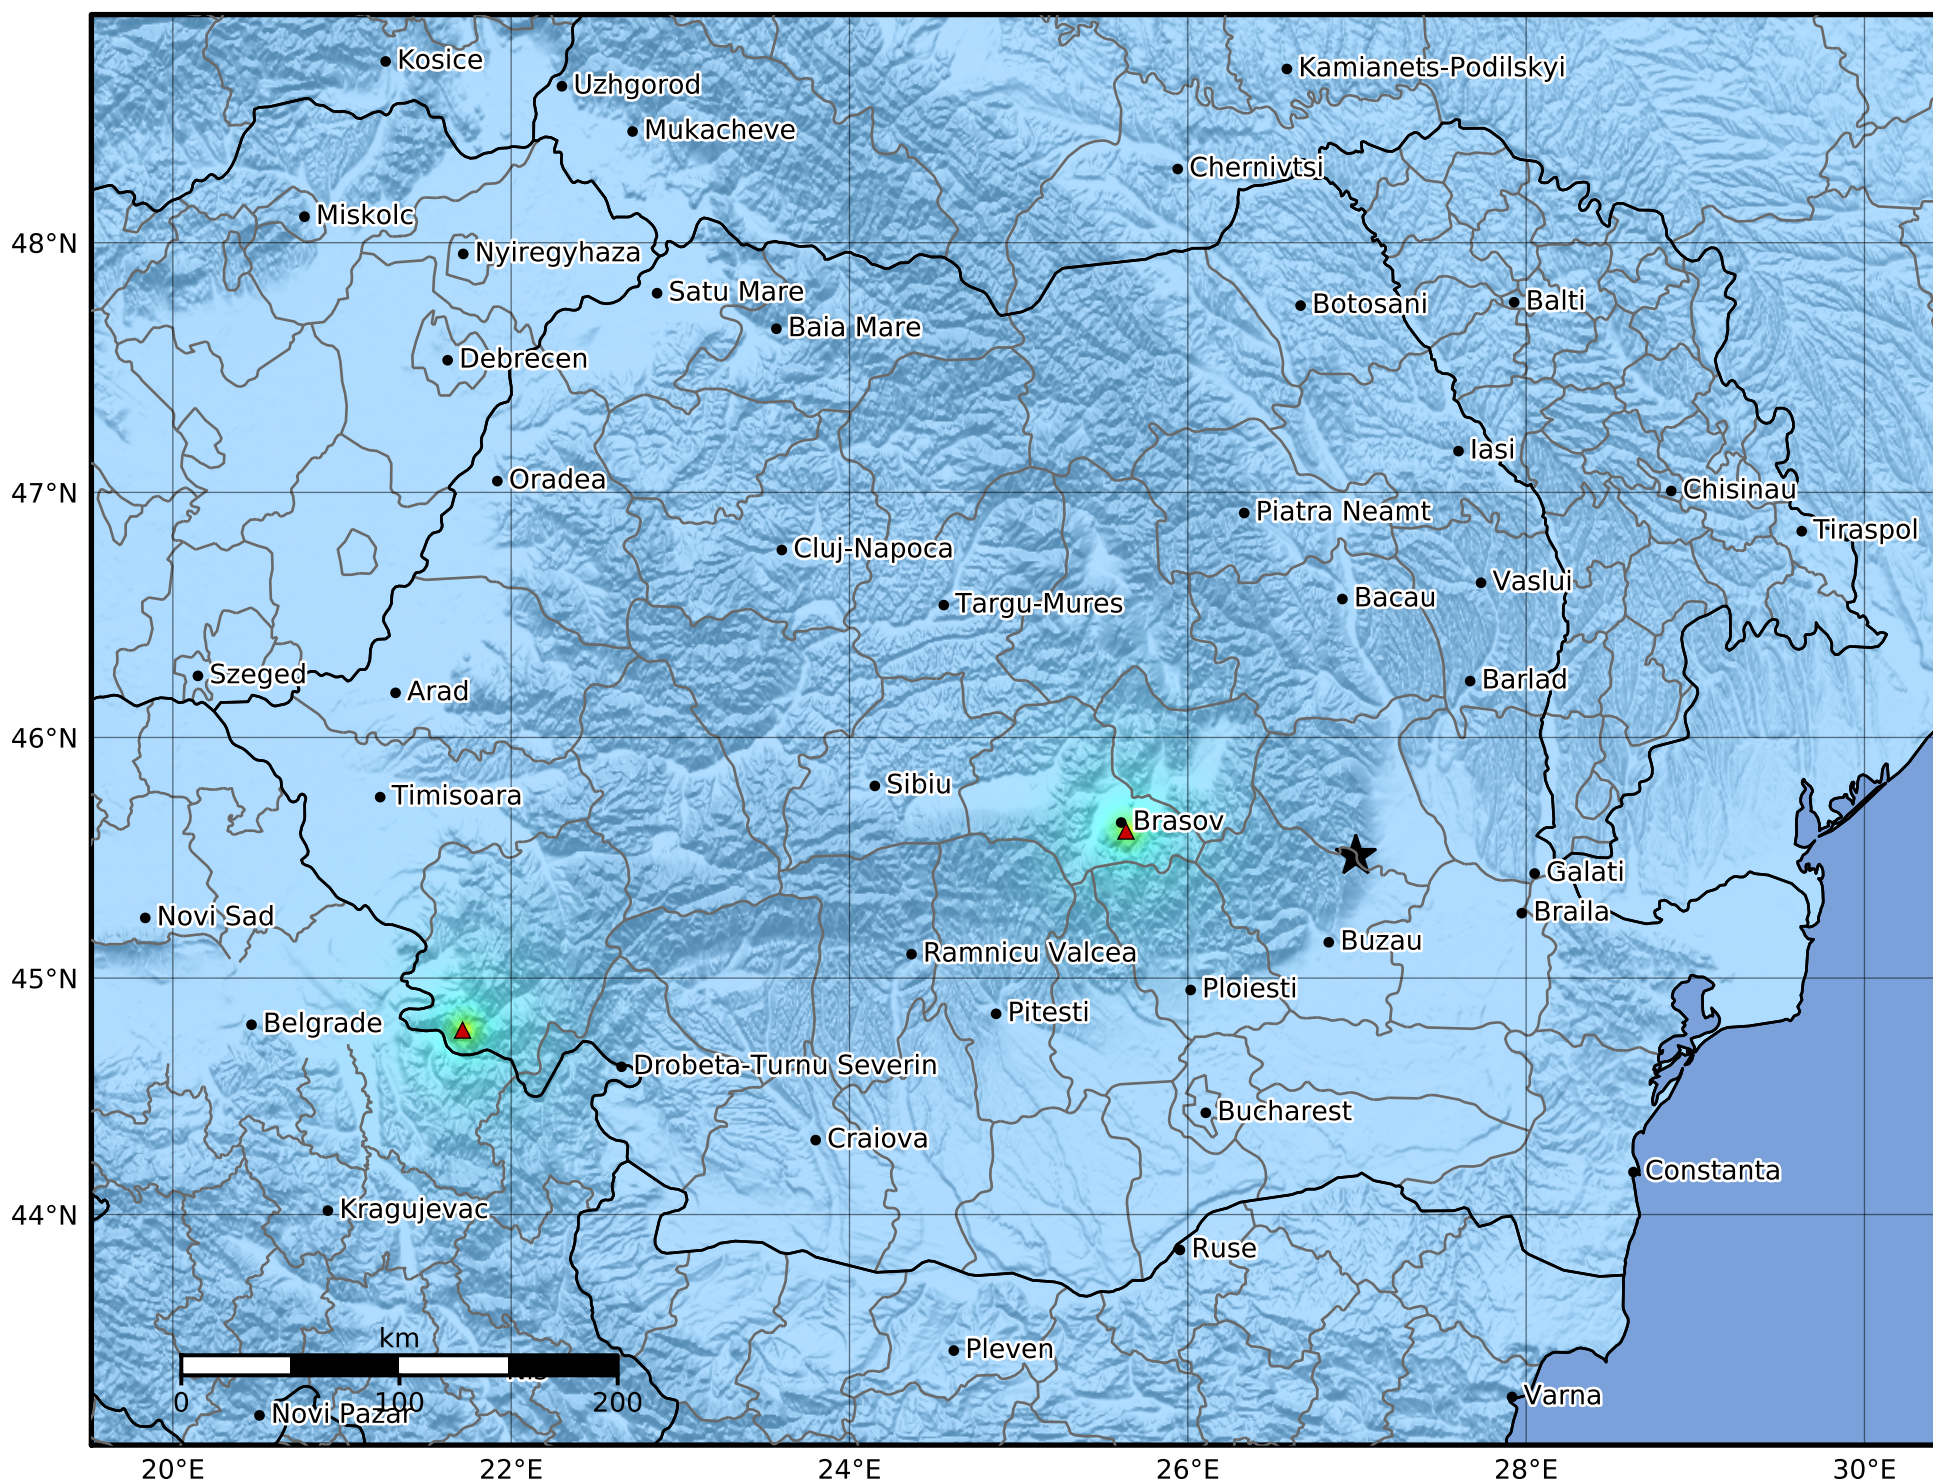

Macroseismic Intensity Map  
 INFP ShakeMap: Zona seismică Vrancea - Vrancea  
 Feb 06, 2022 20:50:57 UTC M2.1 N45.51 E26.99 Depth: 30.0km  
 ID:2022020620505743

SHAKING	Not felt	Weak	Light	Moderate	Strong	Very strong	Severe	Violent	Extreme
DAMAGE	None	None	None	Very light	Light	Moderate	Moderate/heavy	Heavy	Very heavy
PGA(%g)	<0.05	0.3	2.76	6.2	11.5	21.5	40.1	74.7	>139
PGV(cm/s)	<0.02	0.13	1.41	4.65	9.64	20	41.4	85.8	>178
INTENSITY	<b>I</b>	<b>II-III</b>	<b>IV</b>	<b>V</b>	<b>VI</b>	<b>VII</b>	<b>VIII</b>	<b>IX</b>	<b>X+</b>

Scale based on Worden et al. (2012)

Version 2: Processed 2022-09-29T12:42:37Z

△ Seismic Instrument      ○ Macroseismic Observation      ★ Epicenter