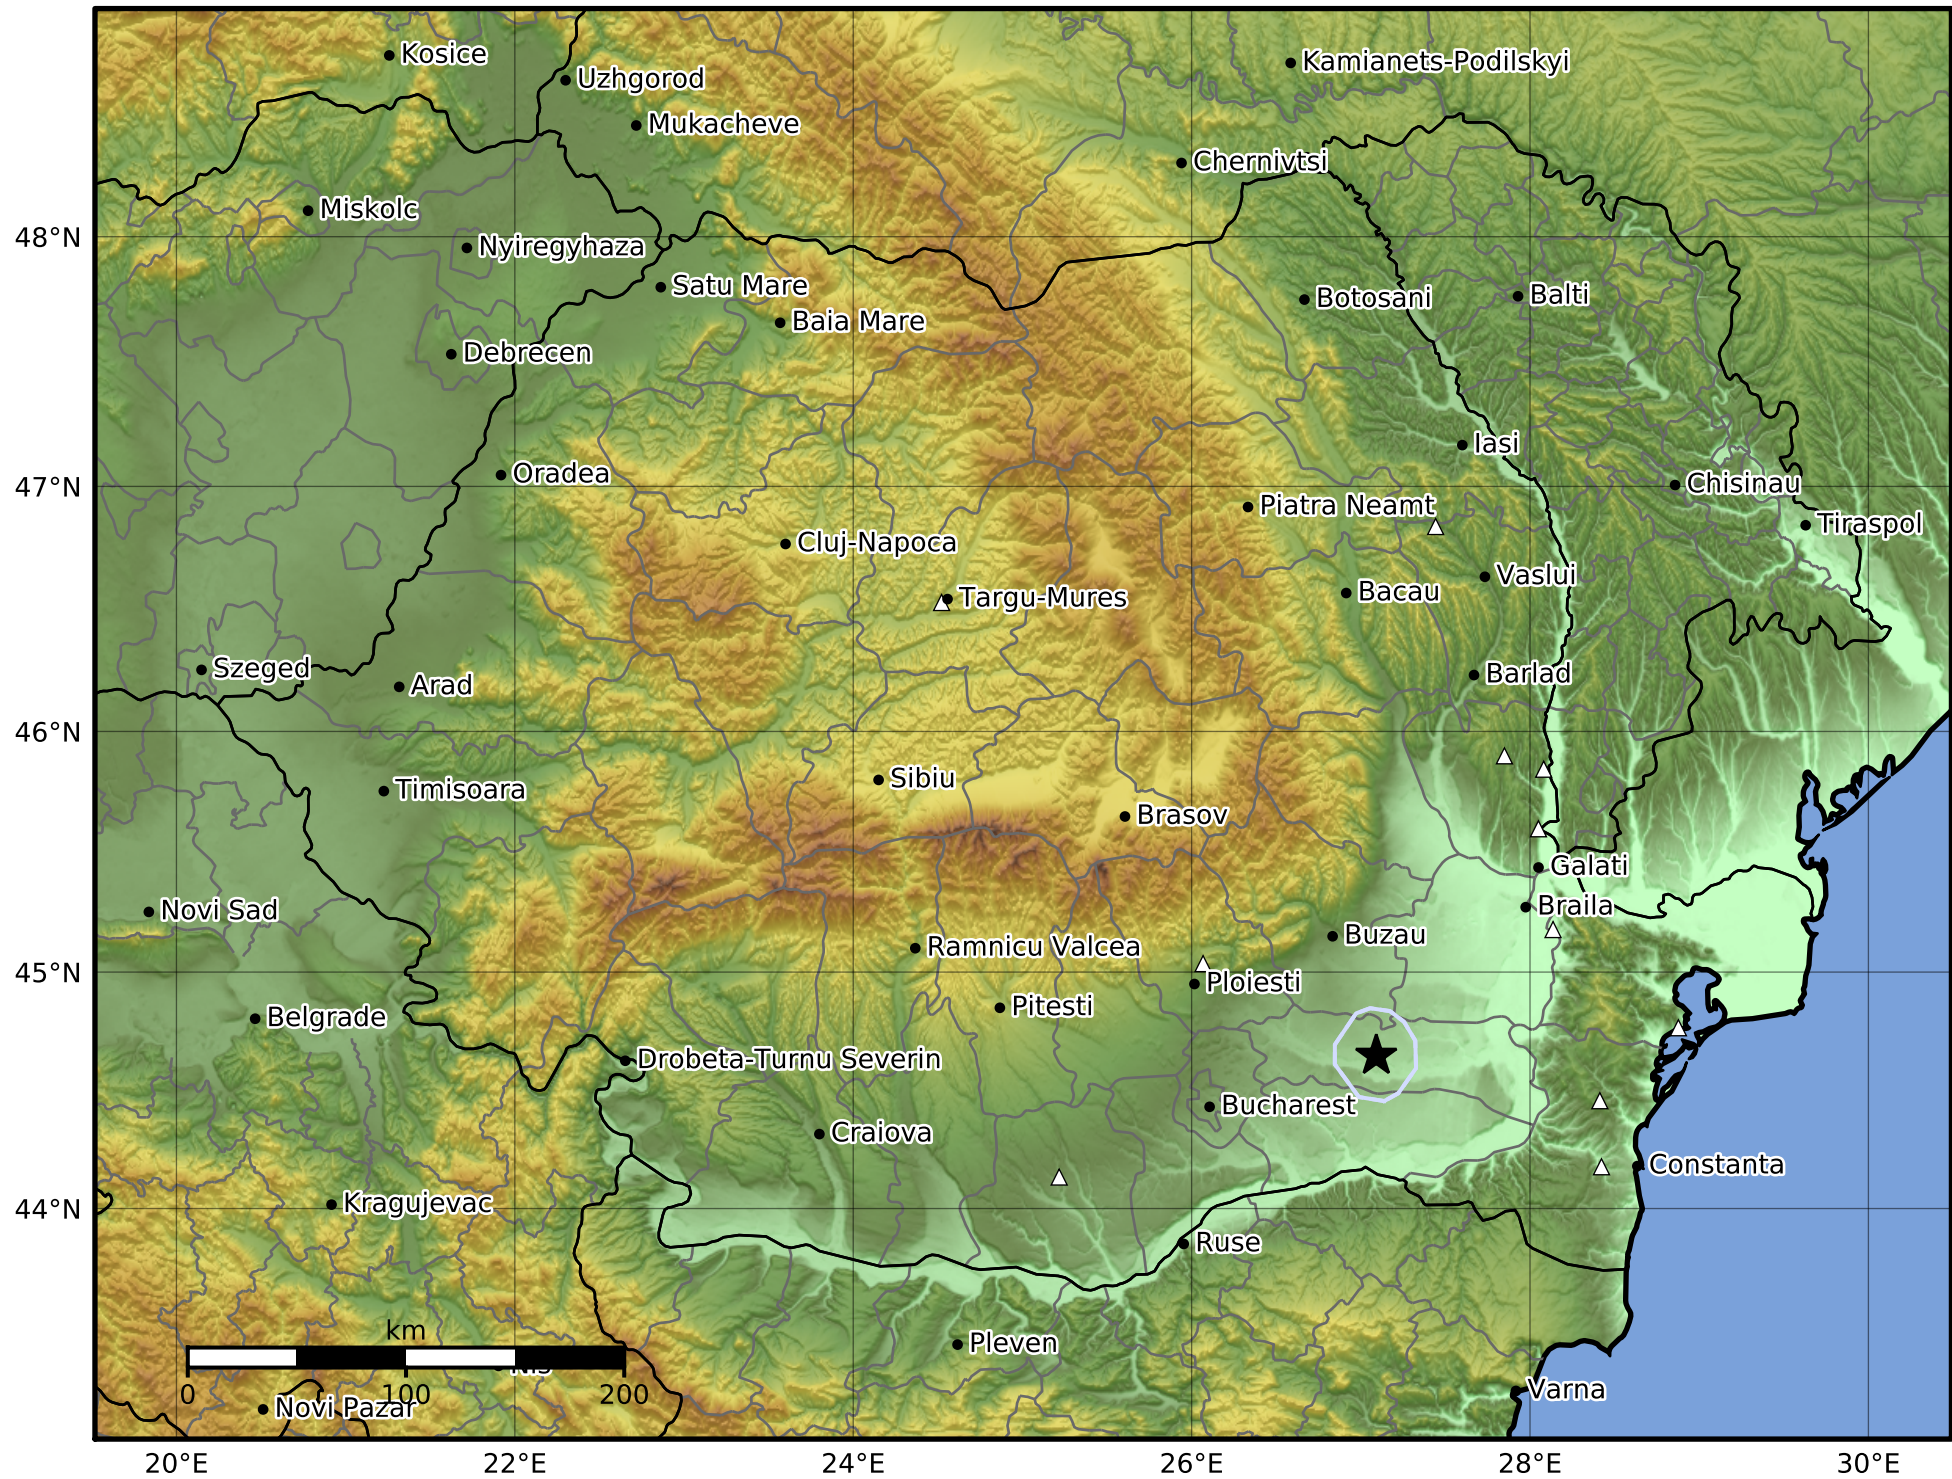

Peak Ground Acceleration Map
 INFP ShakeMap: Muntenia - Ialomita
 Feb 09, 2022 21:21:42 UTC M2.8 N44.65 E27.09 Depth: 10.0km
 ID:2022020921214251

PGA (%g)	0.1	0.3	0.5	0.7	1	3	5	7	10	30	50	70
----------	-----	-----	-----	-----	---	---	---	---	----	----	----	----

Scale based on Worden et al. (2012)

Version 1: Processed 2022-09-30T08:13:16Z

△ Seismic Instrument ○ Macroseismic Observation ★ Epicenter