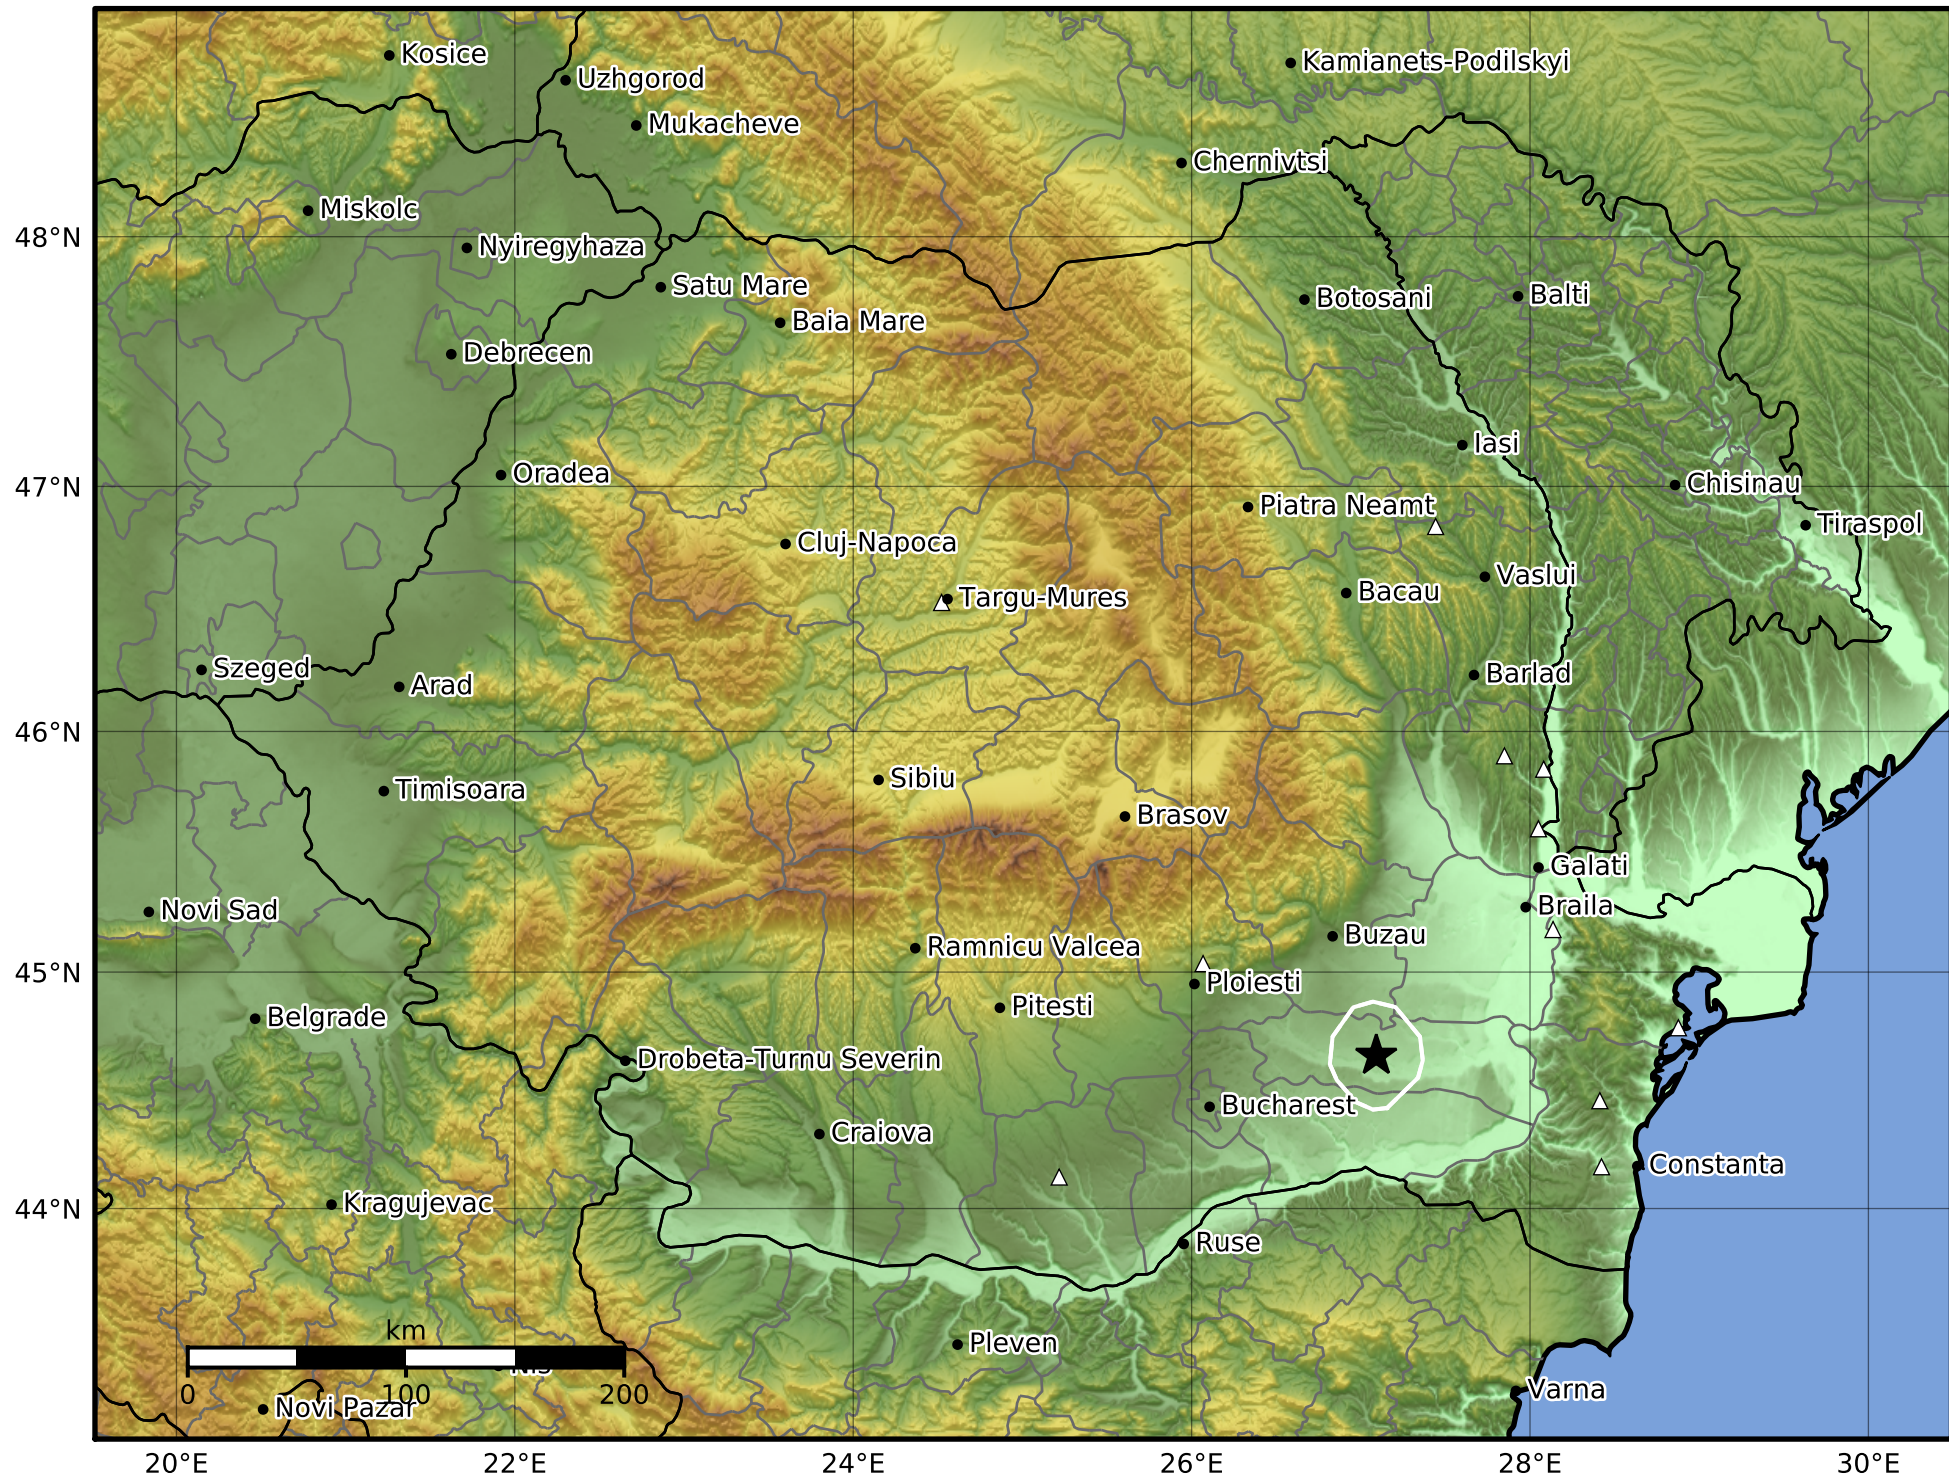

1.0 Second Peak Spectral Acceleration Map  
 INFP ShakeMap: Muntenia - Ialomita  
 Feb 09, 2022 21:21:42 UTC M2.8 N44.65 E27.09 Depth: 10.0km  
 ID:2022020921214251

Scale based on Worden et al. (2012)

Version 1: Processed 2022-09-30T08:13:16Z

△ Seismic Instrument      ○ Macroseismic Observation      ★ Epicenter