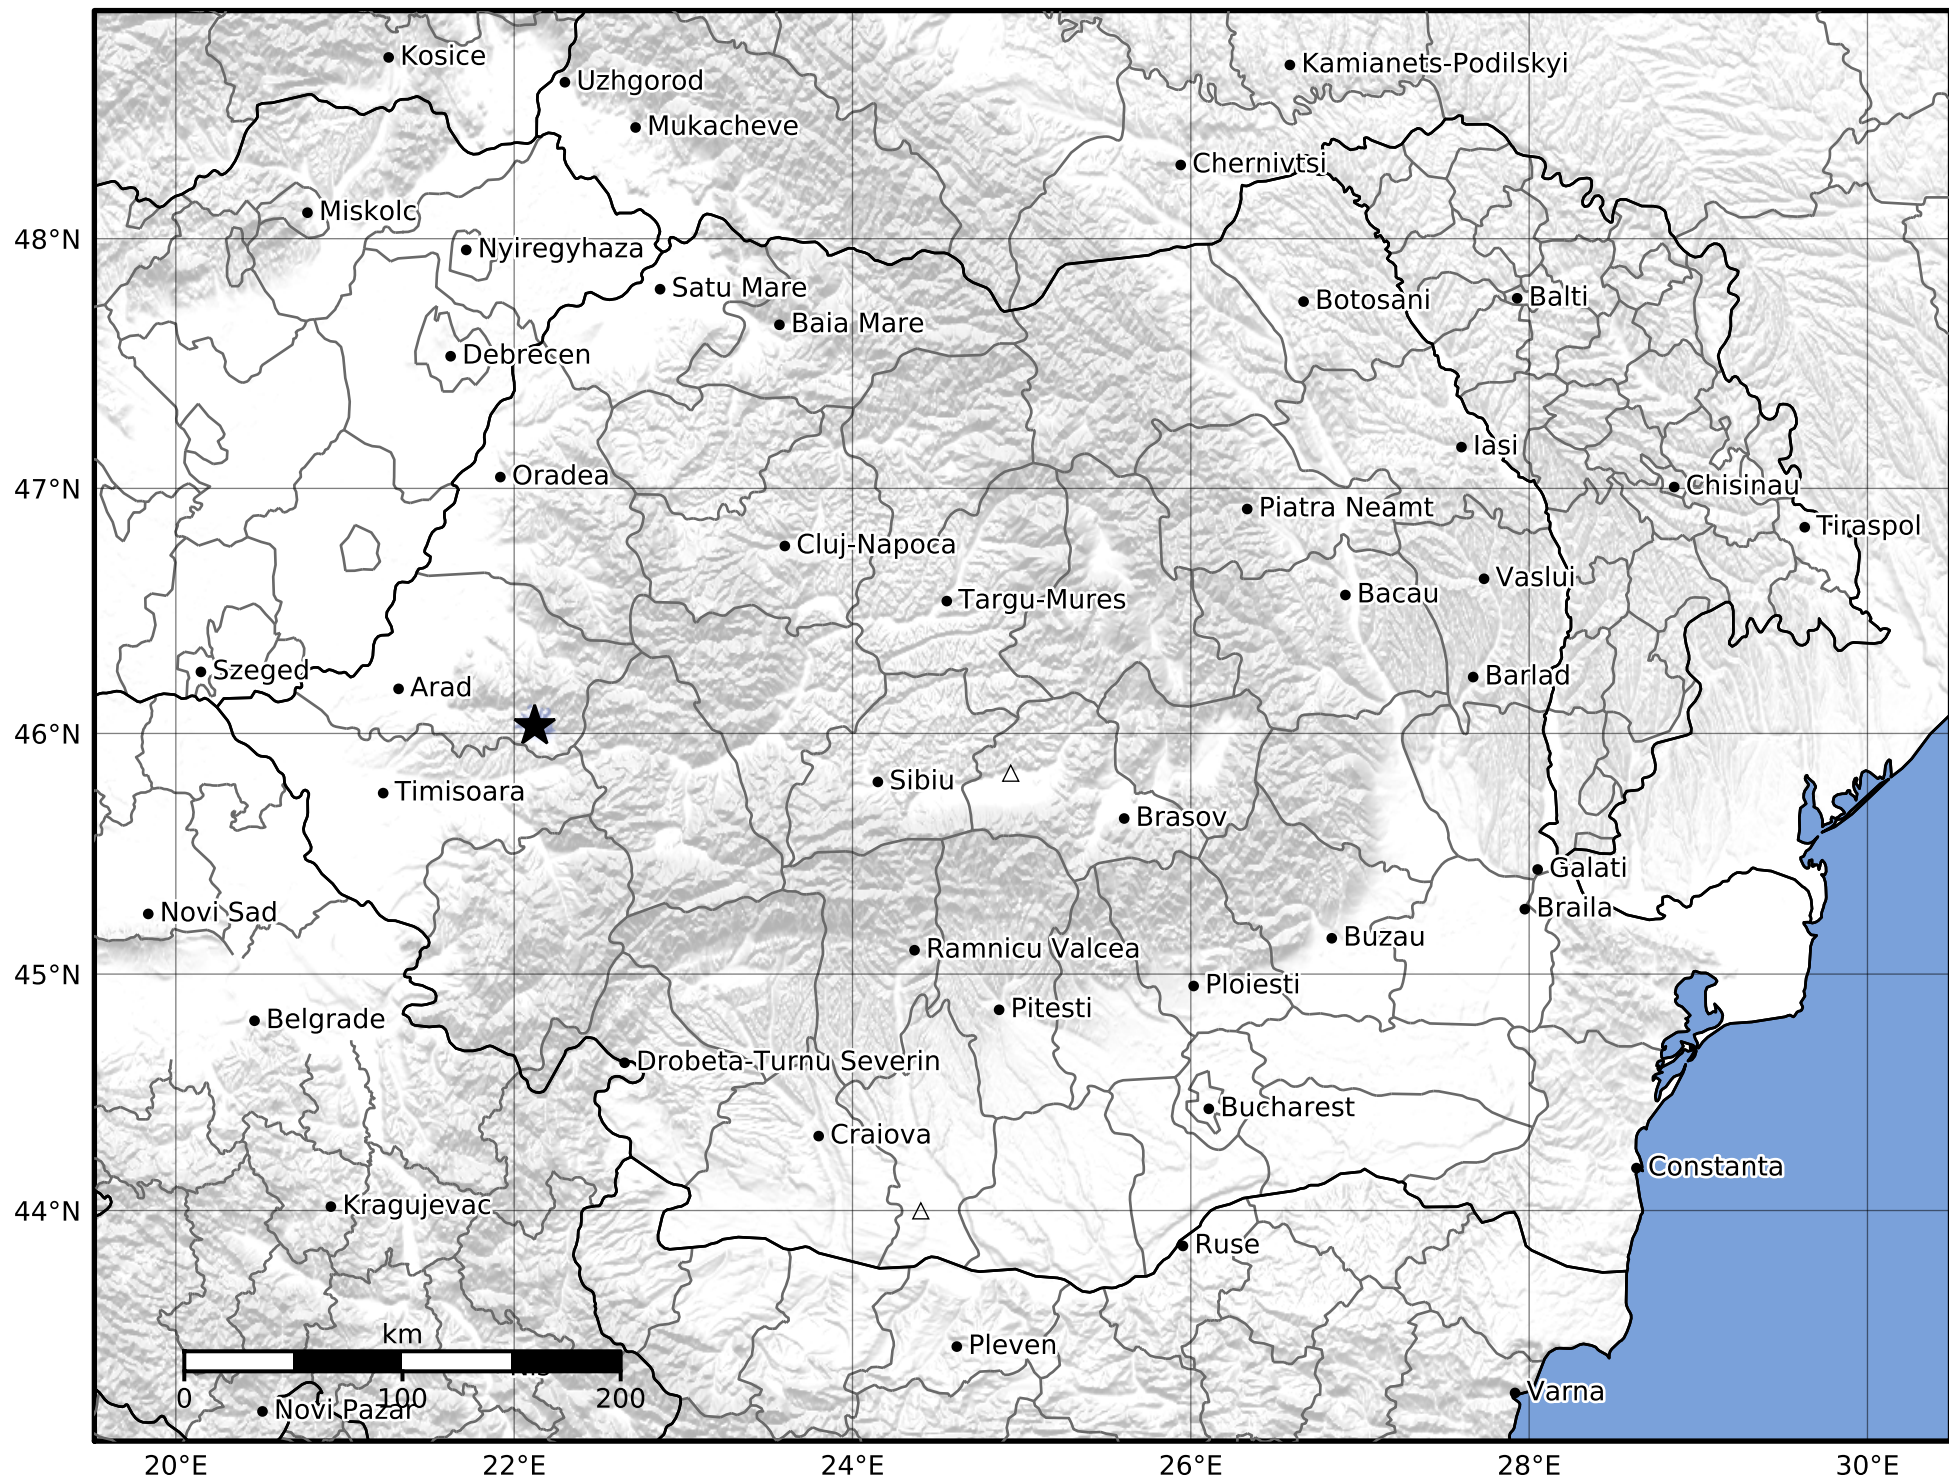

Macroseismic Intensity Map
 INFP ShakeMap: Crisana - Arad
 Feb 13, 2022 17:18:11 UTC M2.4 N46.03 E22.12 Depth: 5.0km
 ID:2022021317181183

SHAKING	Not felt	Weak	Light	Moderate	Strong	Very strong	Severe	Violent	Extreme
DAMAGE	None	None	None	Very light	Light	Moderate	Moderate/heavy	Heavy	Very heavy
PGA(%g)	<0.05	0.3	2.76	6.2	11.5	21.5	40.1	74.7	>139
PGV(cm/s)	<0.02	0.13	1.41	4.65	9.64	20	41.4	85.8	>178
INTENSITY	I	II-III	IV	V	VI	VII	VIII	IX	X+

Scale based on Worden et al. (2012)

Version 1: Processed 2022-09-30T07:47:18Z

△ Seismic Instrument

○ Macroseismic Observation

★ Epicenter