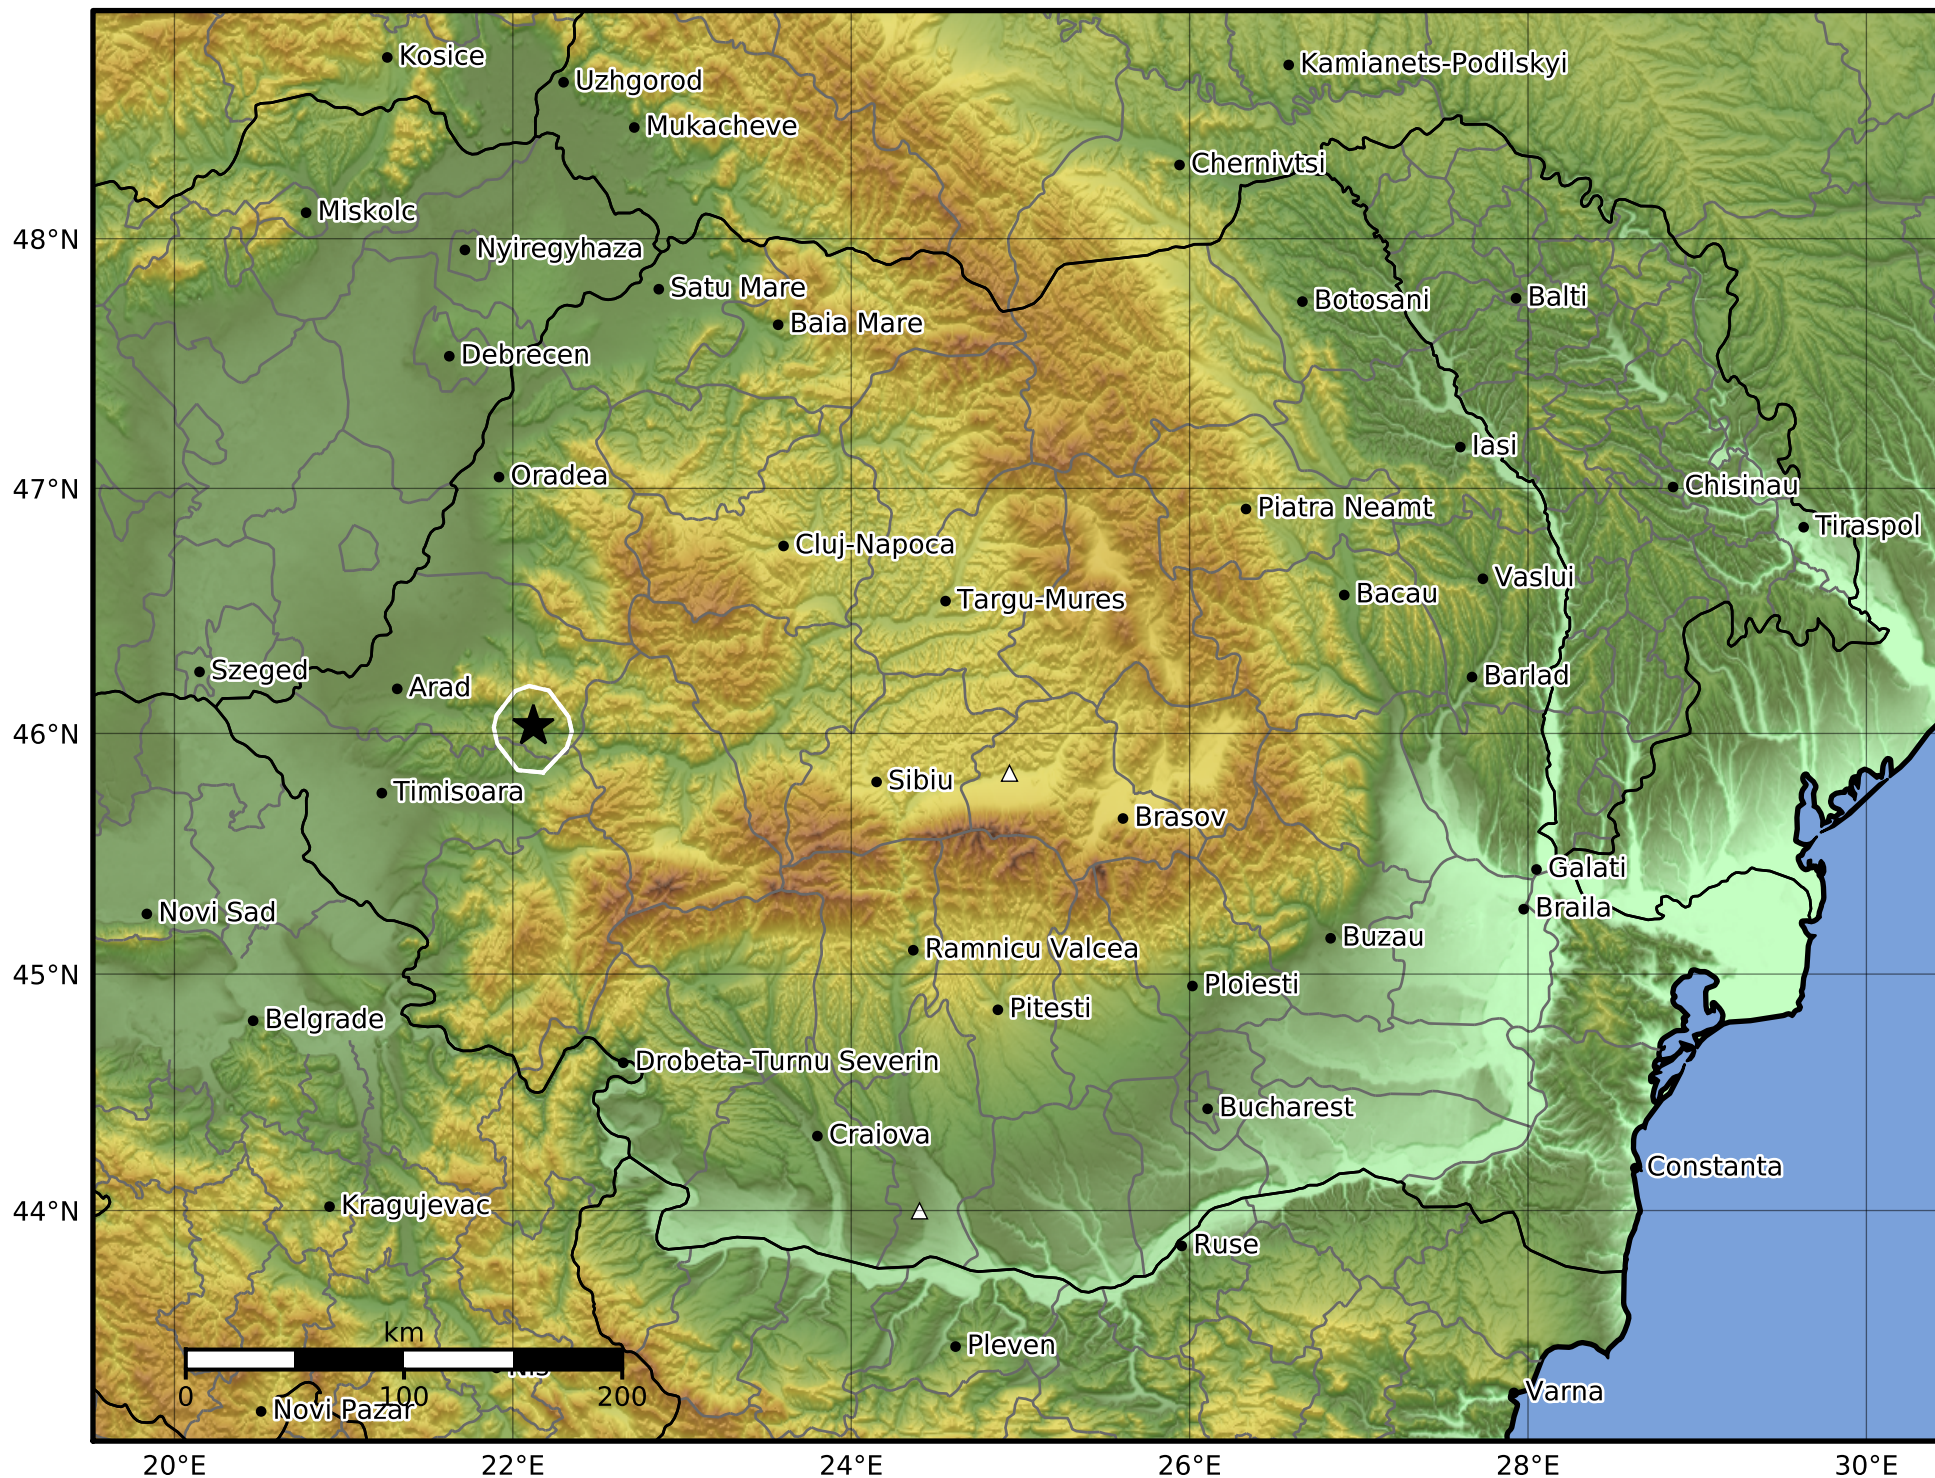

Peak Ground Acceleration Map
 INFP ShakeMap: Crisana - Arad
 Feb 13, 2022 17:18:11 UTC M2.4 N46.03 E22.12 Depth: 5.0km
 ID:2022021317181183

Scale based on Worden et al. (2012)

Version 1: Processed 2022-09-30T07:47:18Z

- △ Seismic Instrument
- Macroseismic Observation
- ★ Epicenter