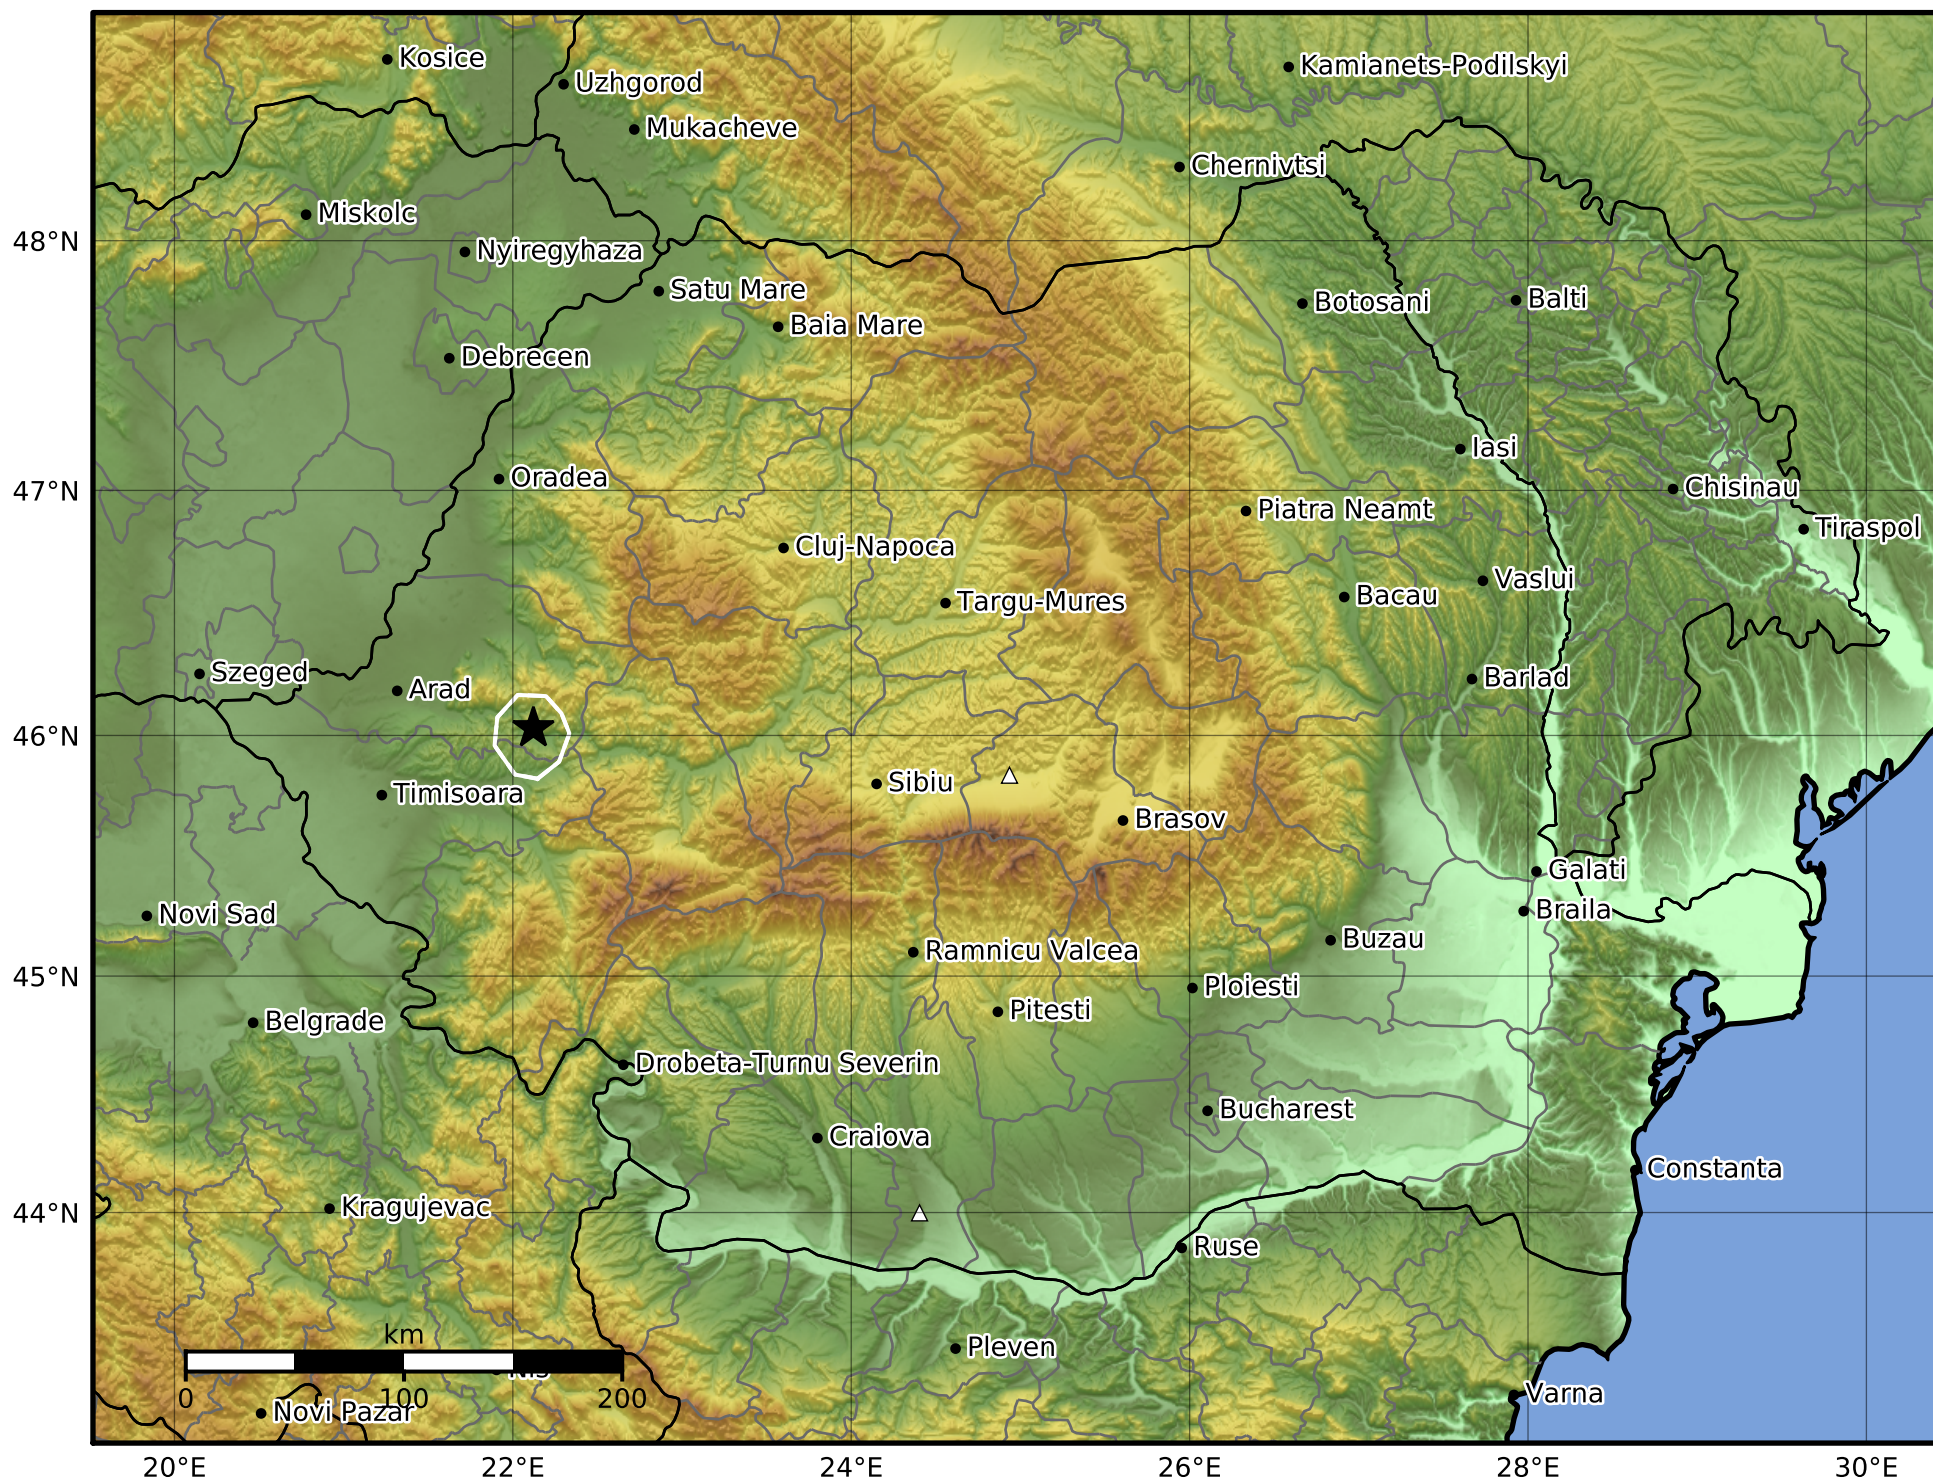

0.3 Second Peak Spectral Acceleration Map
 INFP ShakeMap: Crisana - Arad
 Feb 13, 2022 17:18:11 UTC M2.4 N46.03 E22.12 Depth: 5.0km
 ID:2022021317181183

SA(0.3) (%g)	0.1	0.3	0.5	0.7	1	3	5	7	10	30	50	70
--------------	-----	-----	-----	-----	---	---	---	---	----	----	----	----

Scale based on Worden et al. (2012)

Version 1: Processed 2022-09-30T07:47:18Z

△ Seismic Instrument ○ Macroseismic Observation ★ Epicenter