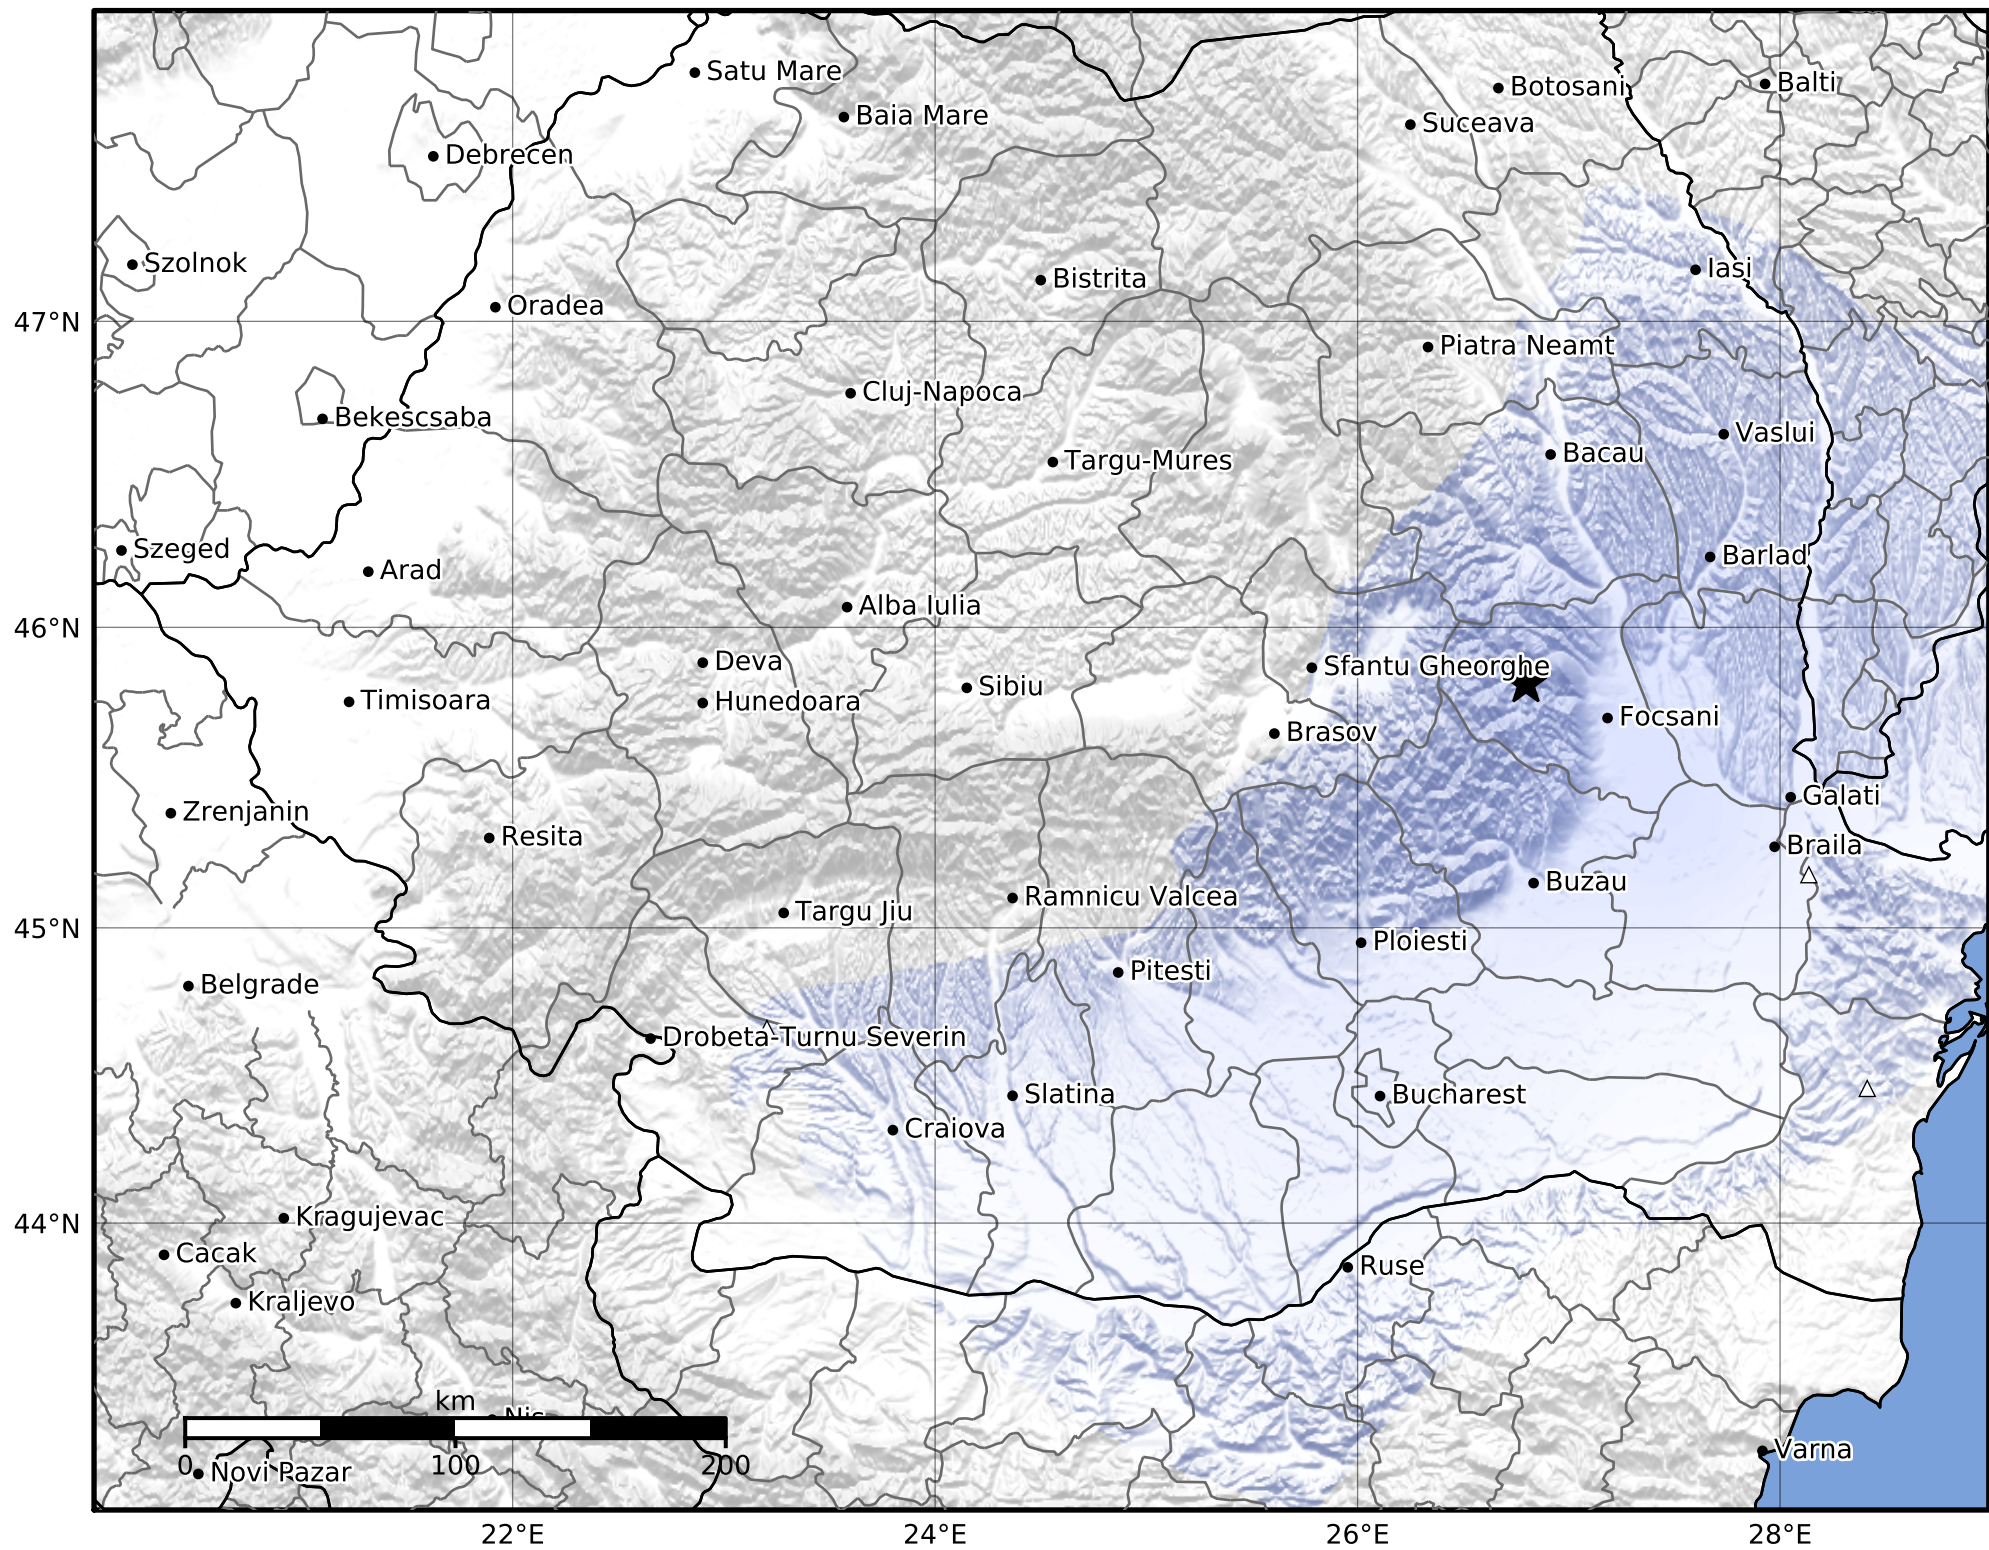

Macroseismic Intensity Map
 INFP ShakeMap: Zona seismică Vrancea - Vrancea
 Feb 22, 2022 13:46:46 UTC M3.0 N45.81 E26.80 Depth: 85.0km
 ID:2022022213464647

SHAKING	Not felt	Weak	Light	Moderate	Strong	Very strong	Severe	Violent	Extreme
DAMAGE	None	None	None	Very light	Light	Moderate	Moderate/heavy	Heavy	Very heavy
PGA(%g)	<0.05	0.3	2.76	6.2	11.5	21.5	40.1	74.7	>139
PGV(cm/s)	<0.02	0.13	1.41	4.65	9.64	20	41.4	85.8	>178
INTENSITY	I	II-III	IV	V	VI	VII	VIII	IX	X+

Scale based on Worden et al. (2012)

Version 3: Processed 2022-09-29T12:25:40Z

△ Seismic Instrument

○ Macroseismic Observation

★ Epicenter