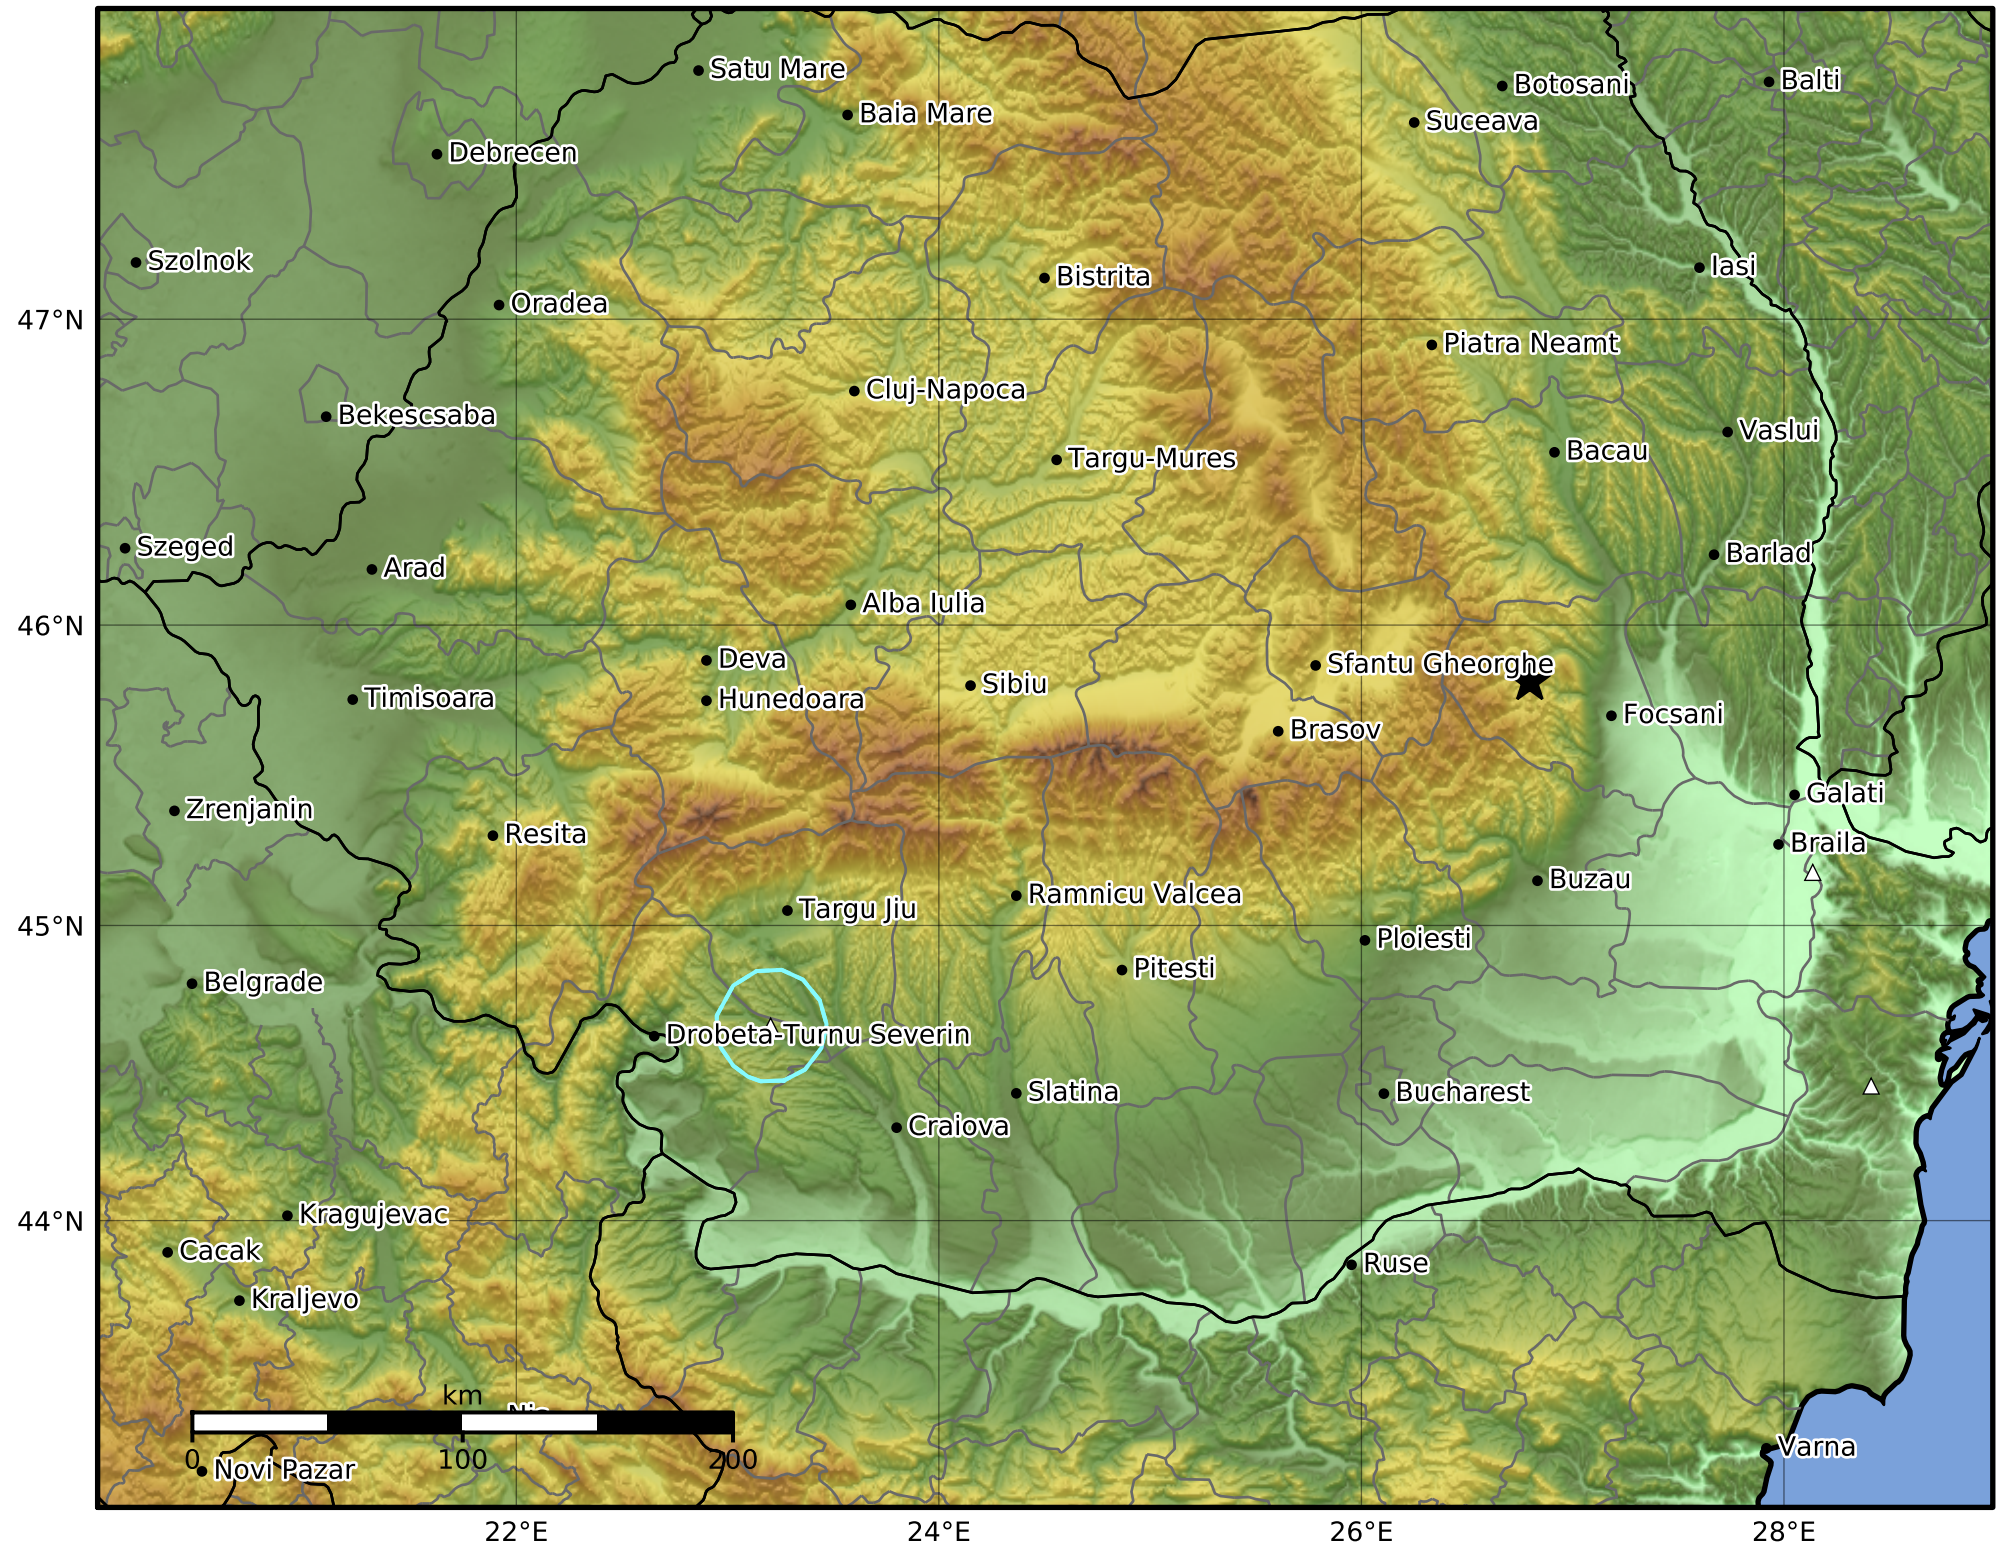

Peak Ground Velocity Map
 INFP ShakeMap: Zona seismică Vrancea - Vrancea
 Feb 22, 2022 13:46:46 UTC M3.0 N45.81 E26.80 Depth: 85.0km
 ID:2022022213464647

Scale based on Worden et al. (2012)

Version 3: Processed 2022-09-29T12:25:40Z

△ Seismic Instrument ○ Macro seismic Observation ★ Epicenter