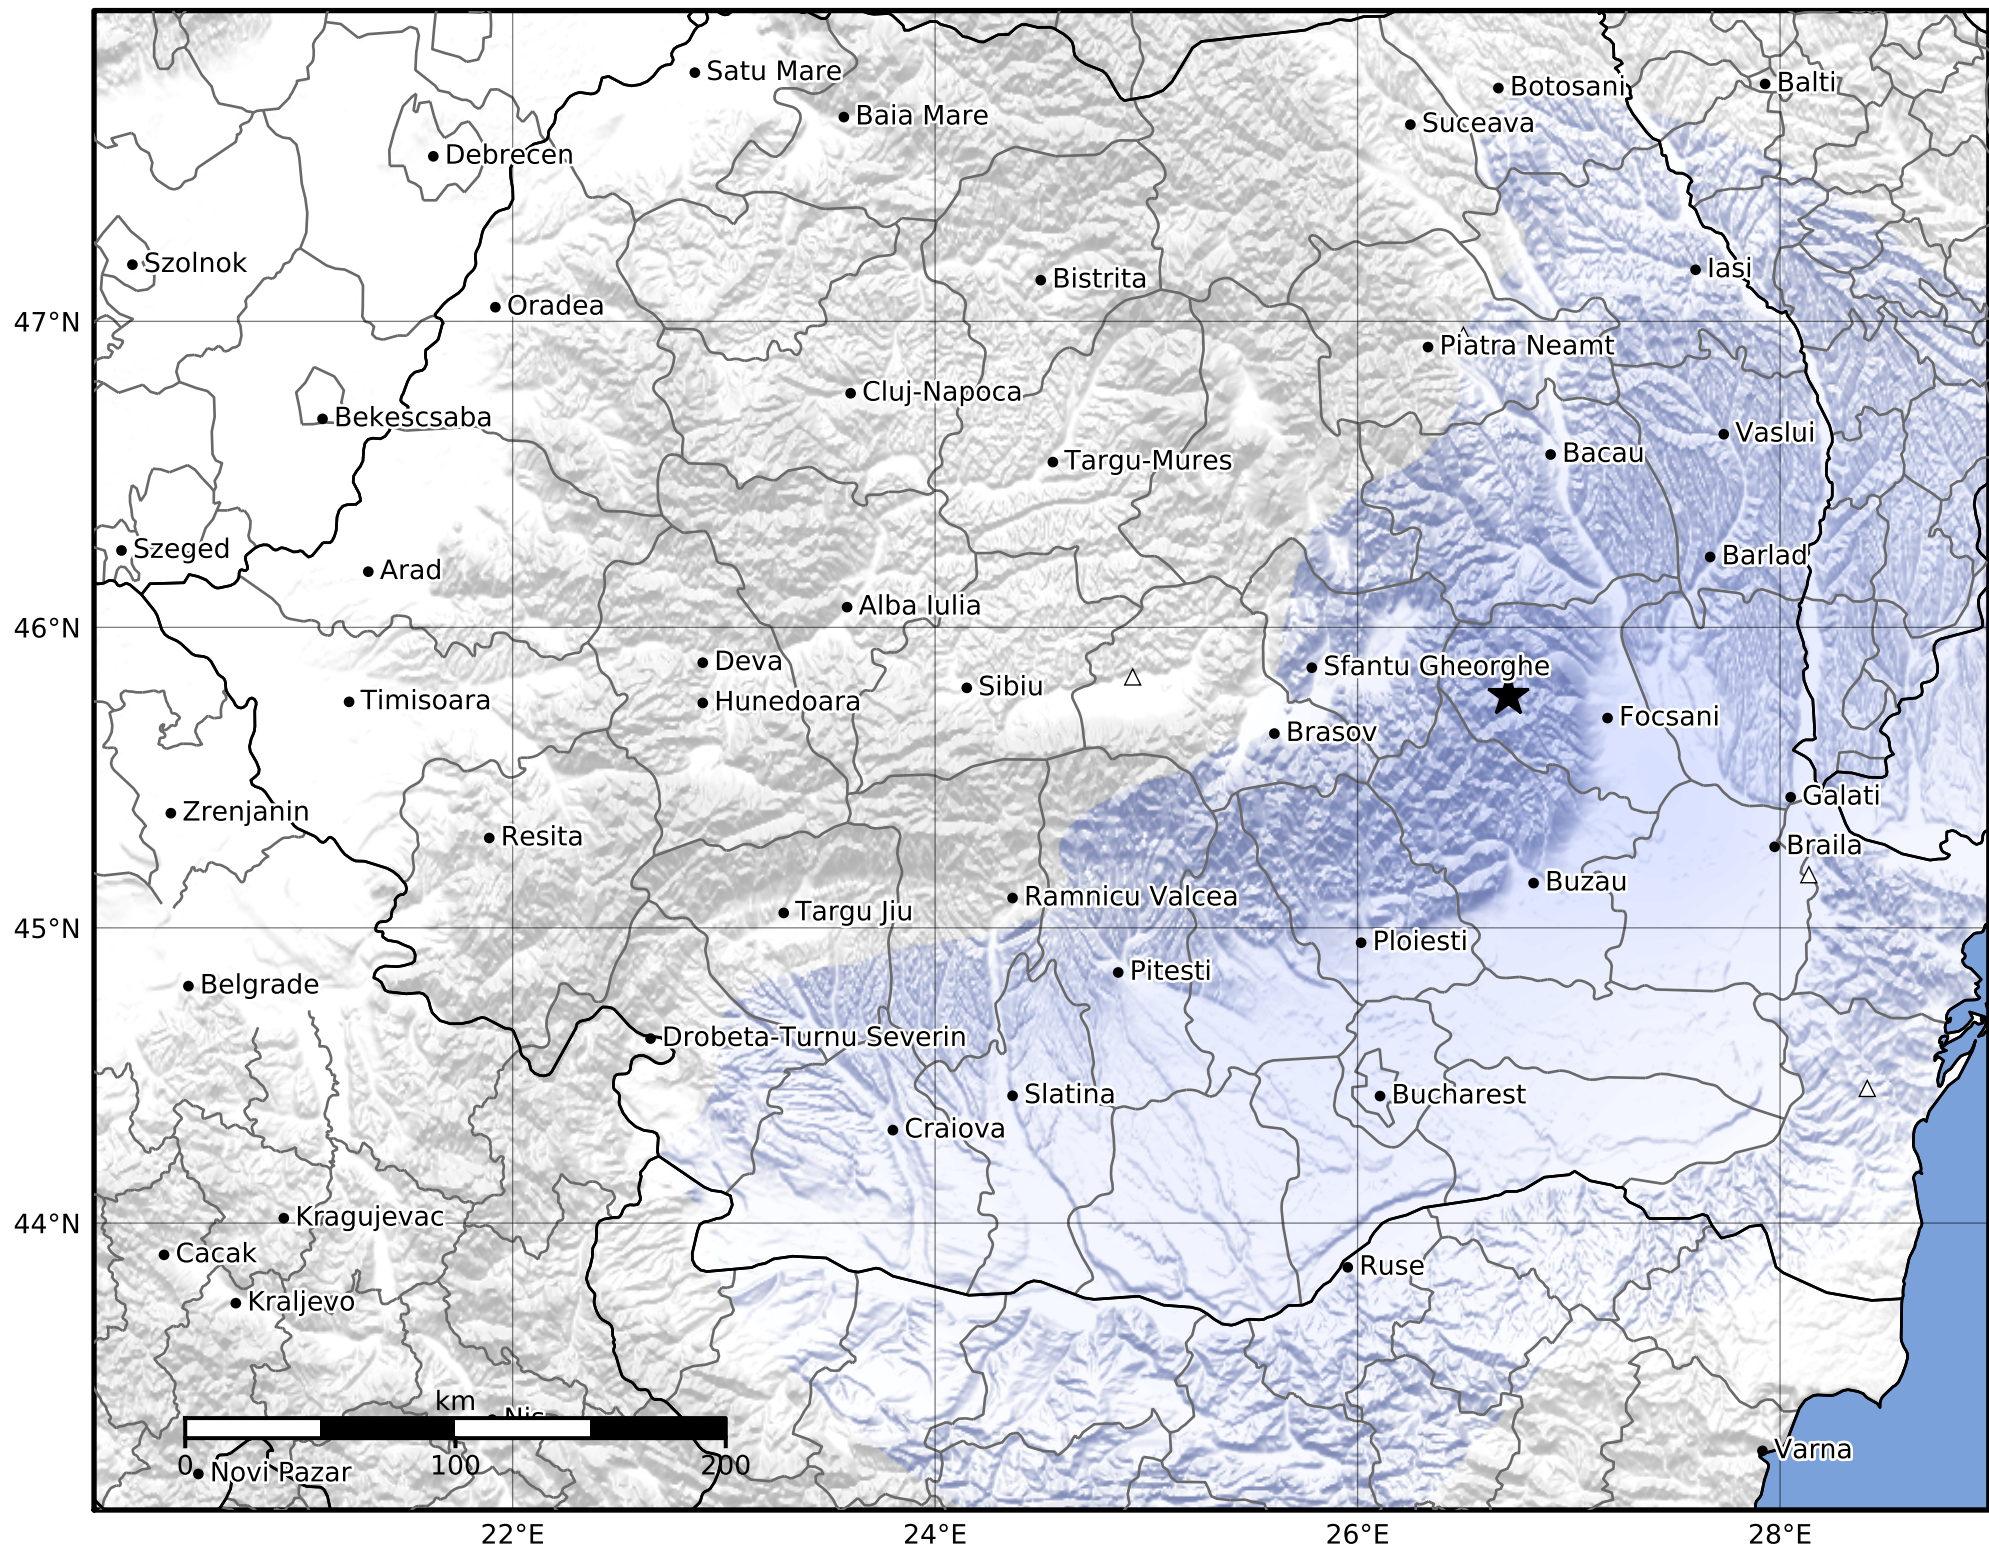

Macroseismic Intensity Map  
 INFP ShakeMap: Zona seismică Vrancea - Vrancea  
 Feb 22, 2022 19:16:25 UTC M3.0 N45.77 E26.71 Depth: 85.0km  
 ID:2022022219162531

SHAKING	Not felt	Weak	Light	Moderate	Strong	Very strong	Severe	Violent	Extreme
DAMAGE	None	None	None	Very light	Light	Moderate	Moderate/heavy	Heavy	Very heavy
PGA(%g)	<0.05	0.3	2.76	6.2	11.5	21.5	40.1	74.7	>139
PGV(cm/s)	<0.02	0.13	1.41	4.65	9.64	20	41.4	85.8	>178
INTENSITY	<b>I</b>	<b>II-III</b>	<b>IV</b>	<b>V</b>	<b>VI</b>	<b>VII</b>	<b>VIII</b>	<b>IX</b>	<b>X+</b>

Scale based on Worden et al. (2012)

Version 1: Processed 2022-09-30T07:22:23Z

△ Seismic Instrument      ○ Macroseismic Observation      ★ Epicenter