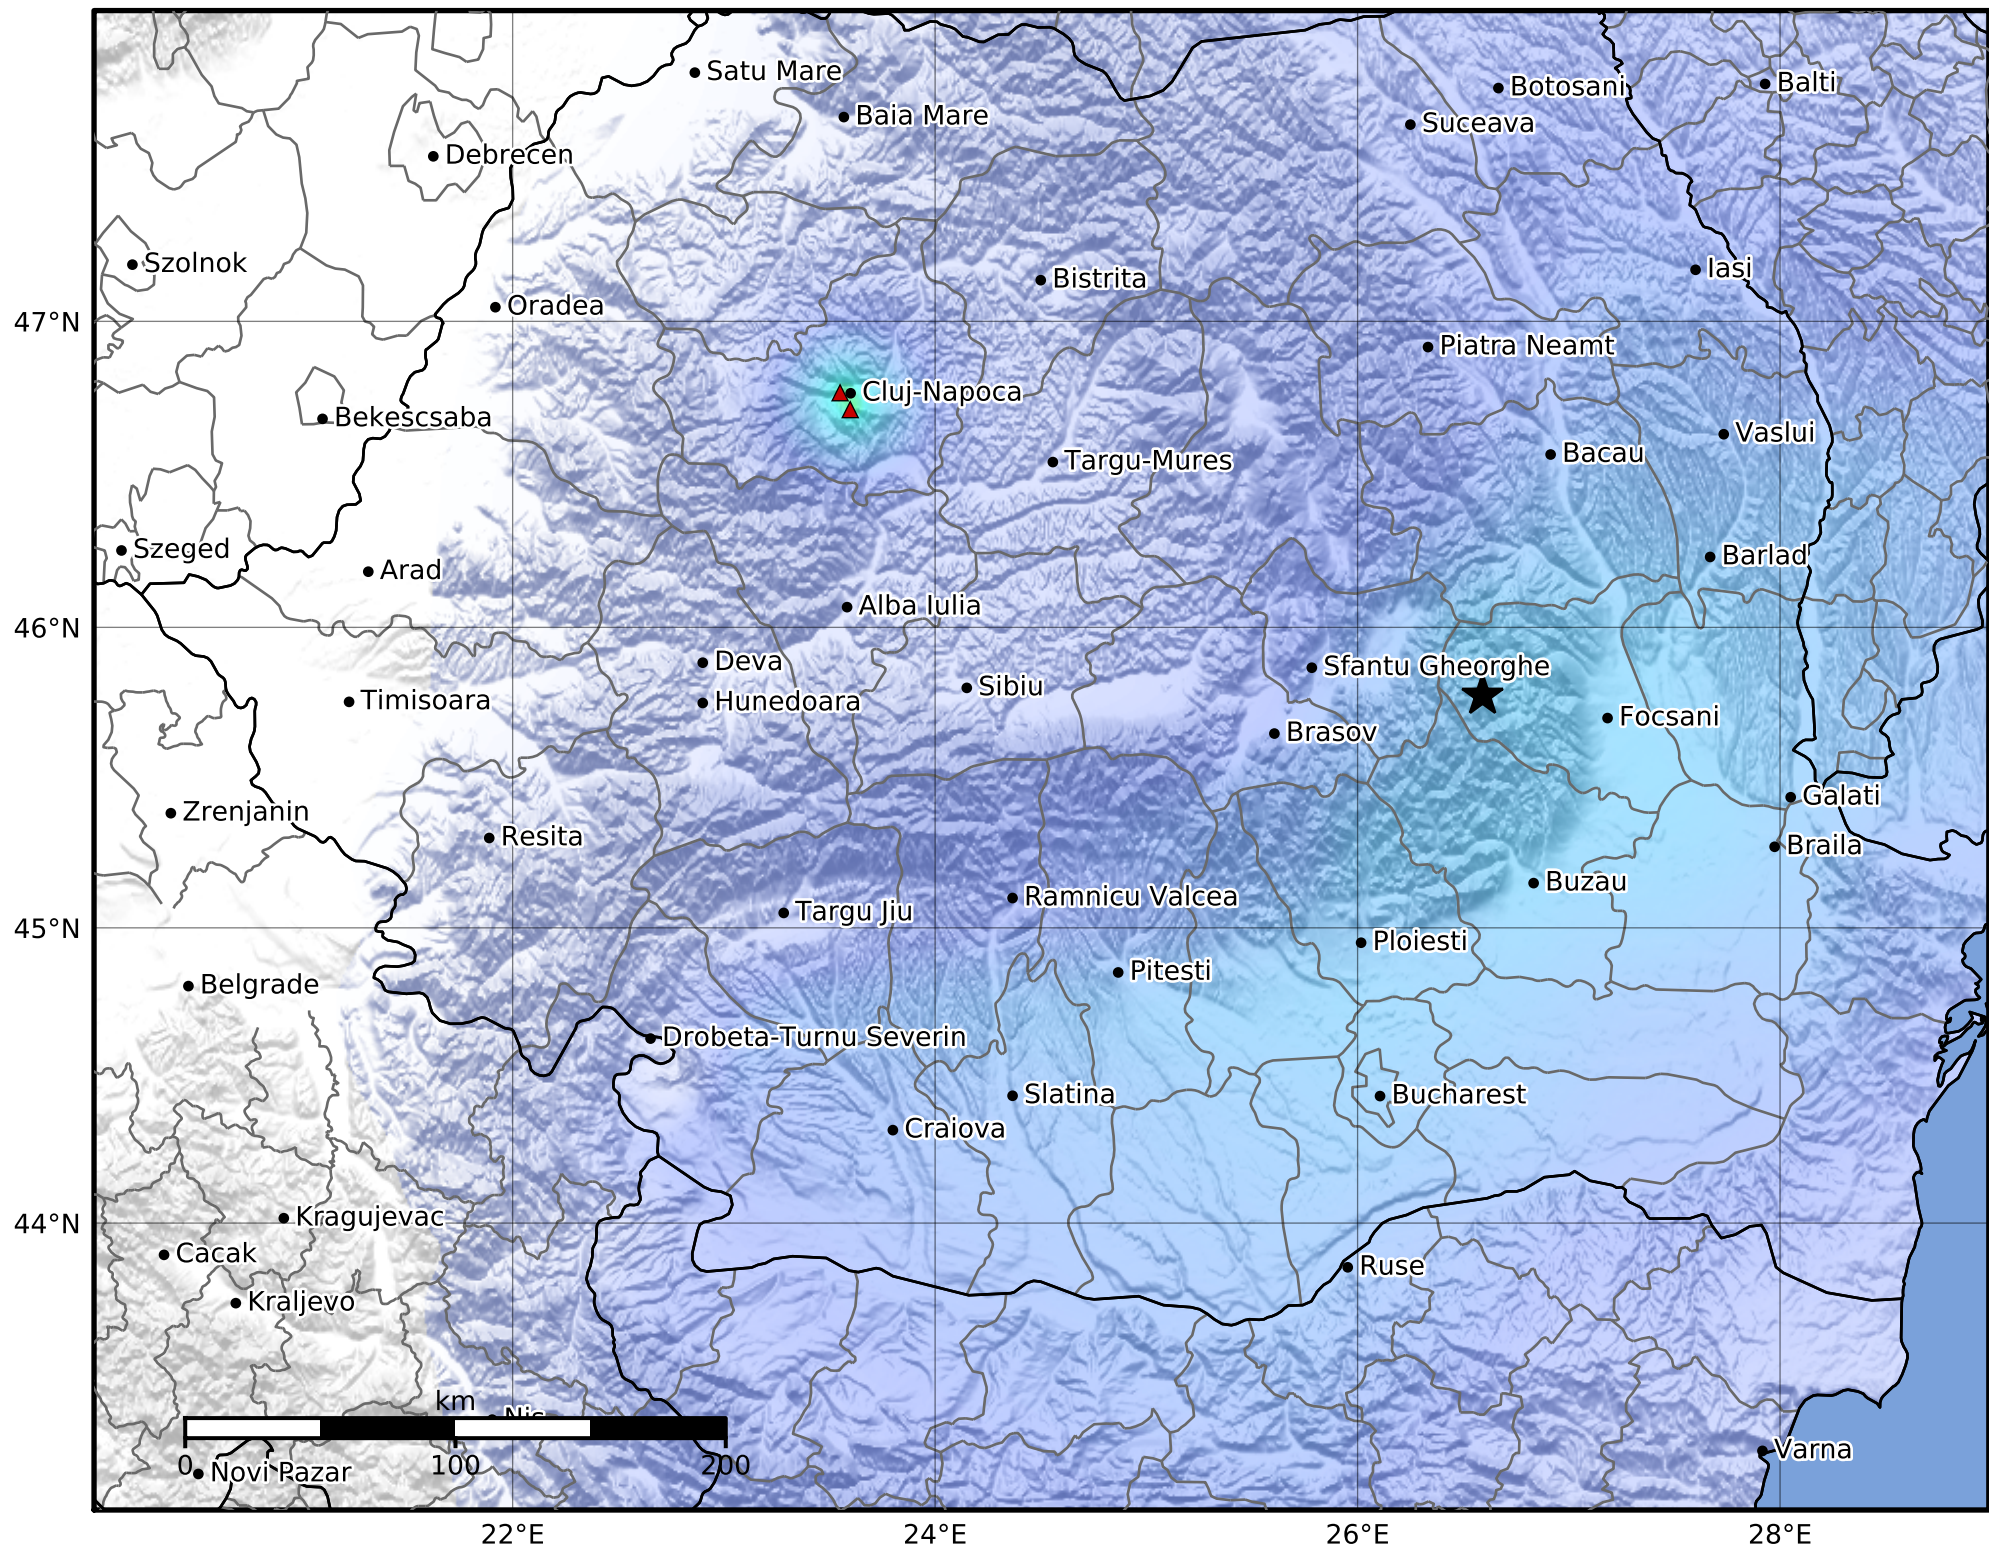

Macroseismic Intensity Map  
 INFP ShakeMap: Zona seismică Vrancea - Vrancea  
 Mar 14, 2022 07:32:08 UTC M4.3 N45.77 E26.59 Depth: 120.0km  
 ID:2022031407320843

SHAKING	Not felt	Weak	Light	Moderate	Strong	Very strong	Severe	Violent	Extreme
DAMAGE	None	None	None	Very light	Light	Moderate	Moderate/heavy	Heavy	Very heavy
PGA(%g)	<0.05	0.3	2.76	6.2	11.5	21.5	40.1	74.7	>139
PGV(cm/s)	<0.02	0.13	1.41	4.65	9.64	20	41.4	85.8	>178
INTENSITY	<b>I</b>	<b>II-III</b>	<b>IV</b>	<b>V</b>	<b>VI</b>	<b>VII</b>	<b>VIII</b>	<b>IX</b>	<b>X+</b>

Scale based on Worden et al. (2012)

Version 2: Processed 2022-09-29T12:02:36Z

△ Seismic Instrument      ○ Macroseismic Observation      ★ Epicenter