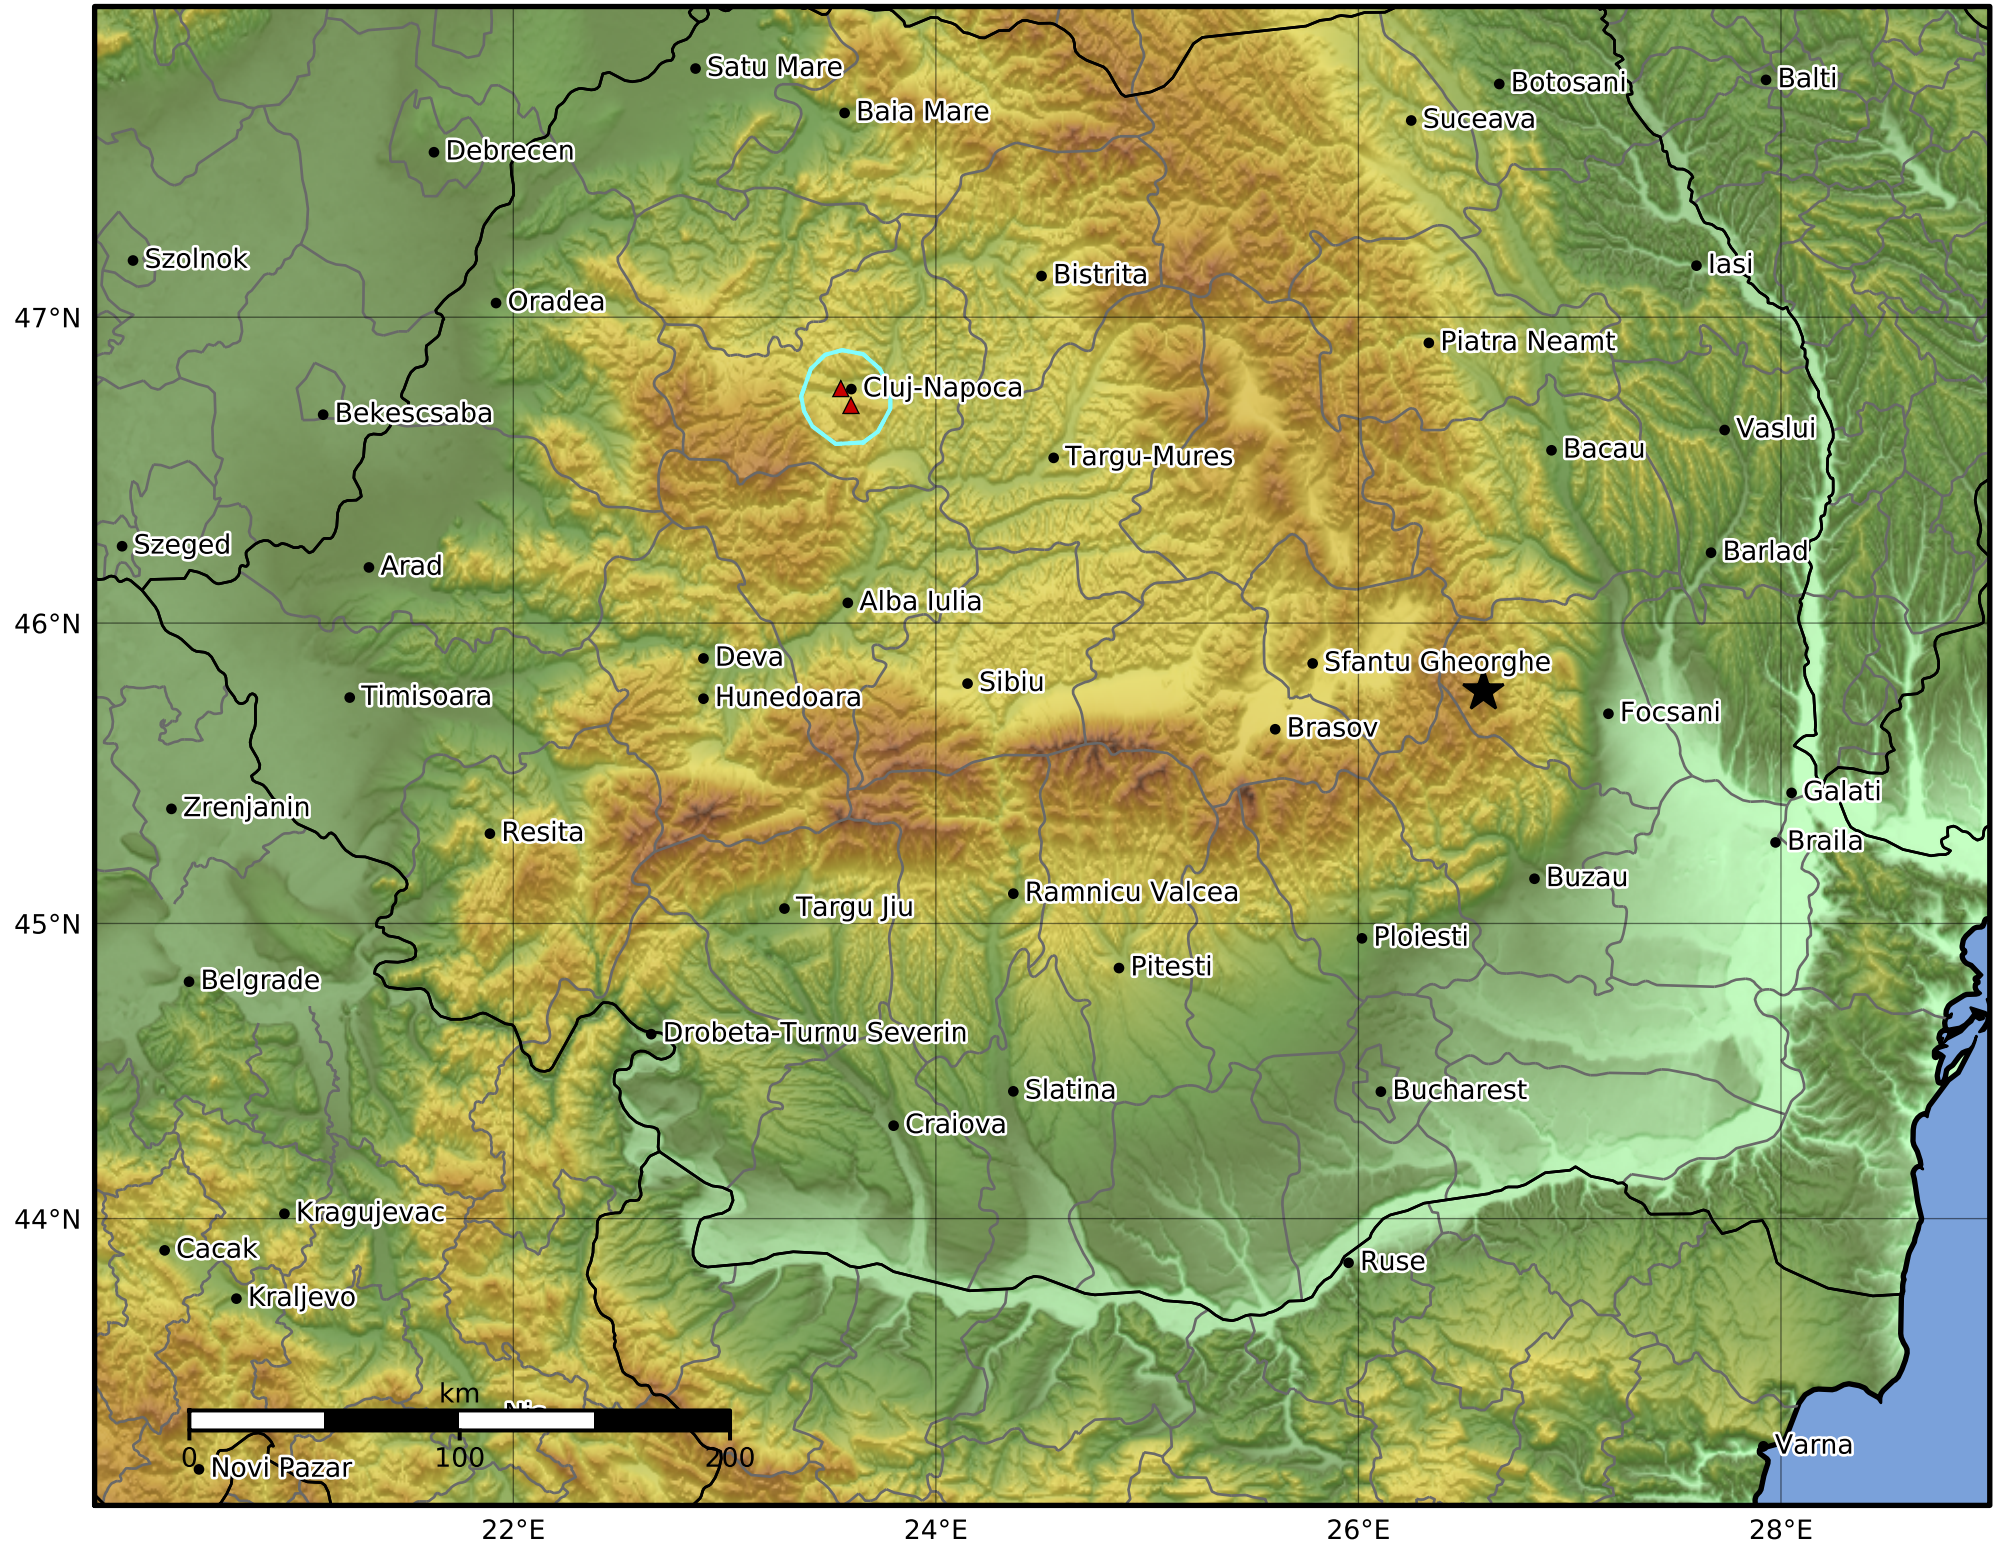

Peak Ground Velocity Map  
 INFP ShakeMap: Zona seismică Vrancea - Vrancea  
 Mar 14, 2022 07:32:08 UTC M4.3 N45.77 E26.59 Depth: 120.0km  
 ID:2022031407320843

PGV (cm/s)	0.1	0.3	0.5	0.7	1	3	5	7	10	30	50	70
------------	-----	-----	-----	-----	---	---	---	---	----	----	----	----

Scale based on Worden et al. (2012)

Version 2: Processed 2022-09-29T12:02:36Z

△ Seismic Instrument      ○ Macro seismic Observation      ★ Epicenter