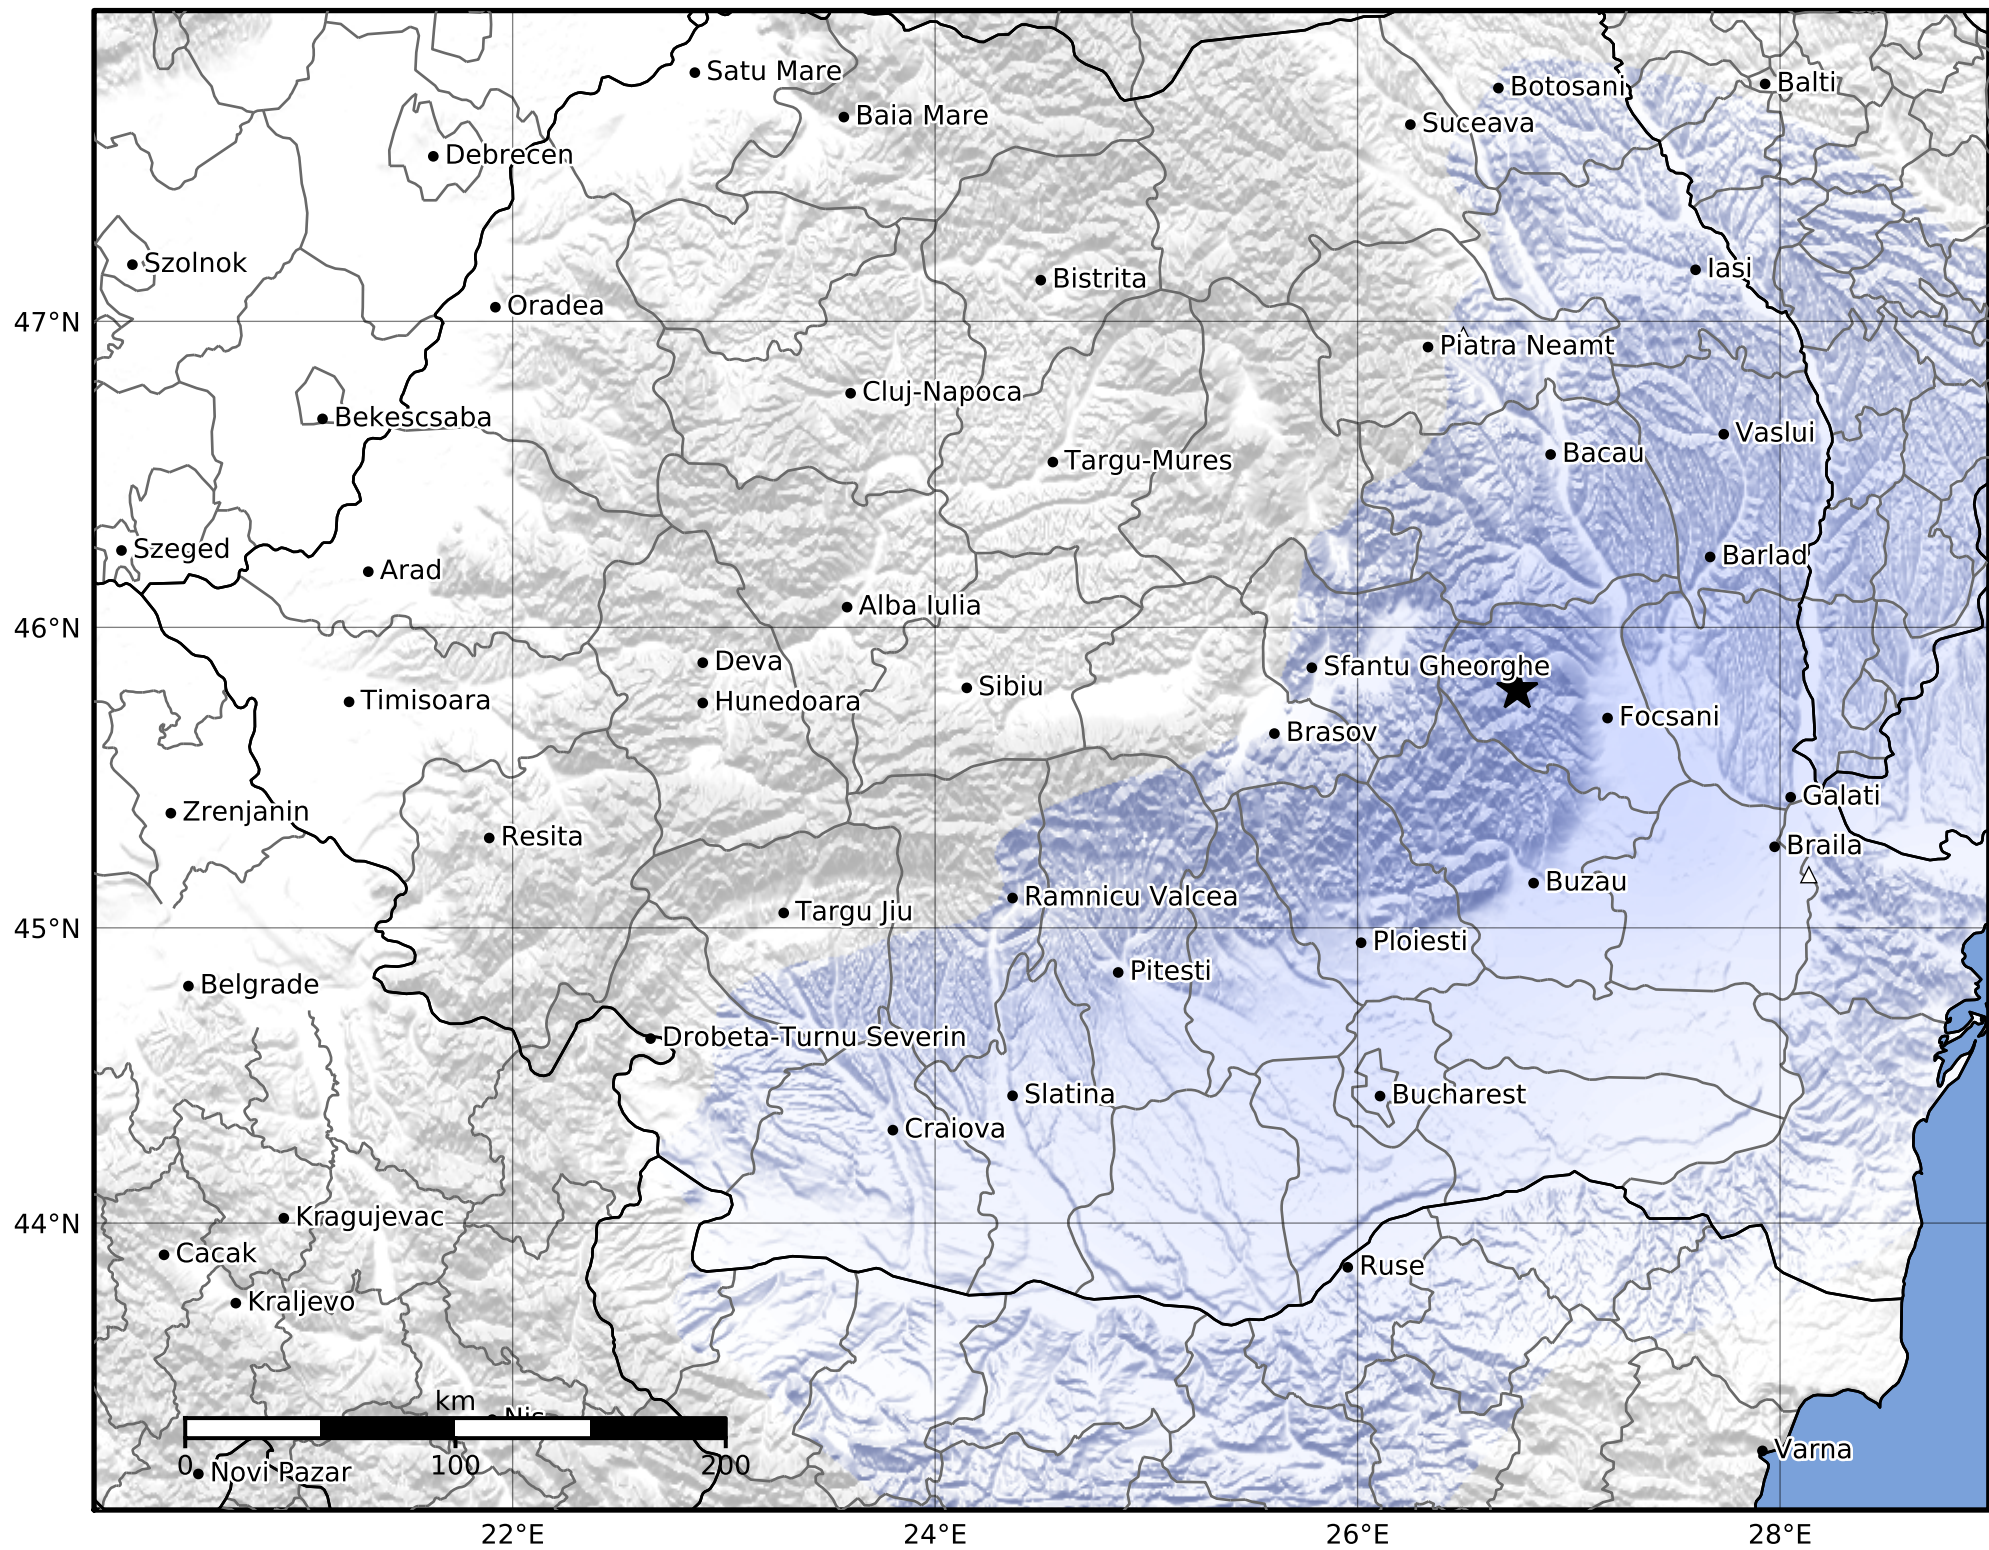

Macroseismic Intensity Map
 INFP ShakeMap: Zona seismică Vrancea - Vrancea
 Apr 21, 2022 07:33:55 UTC M3.3 N45.79 E26.76 Depth: 110.0km
 ID:2022042107335573

SHAKING	Not felt	Weak	Light	Moderate	Strong	Very strong	Severe	Violent	Extreme
DAMAGE	None	None	None	Very light	Light	Moderate	Moderate/heavy	Heavy	Very heavy
PGA(%g)	<0.05	0.3	2.76	6.2	11.5	21.5	40.1	74.7	>139
PGV(cm/s)	<0.02	0.13	1.41	4.65	9.64	20	41.4	85.8	>178
INTENSITY	I	II-III	IV	V	VI	VII	VIII	IX	X+

Scale based on Worden et al. (2012)

Version 2: Processed 2022-09-29T08:40:00Z

△ Seismic Instrument

○ Macroseismic Observation

★ Epicenter