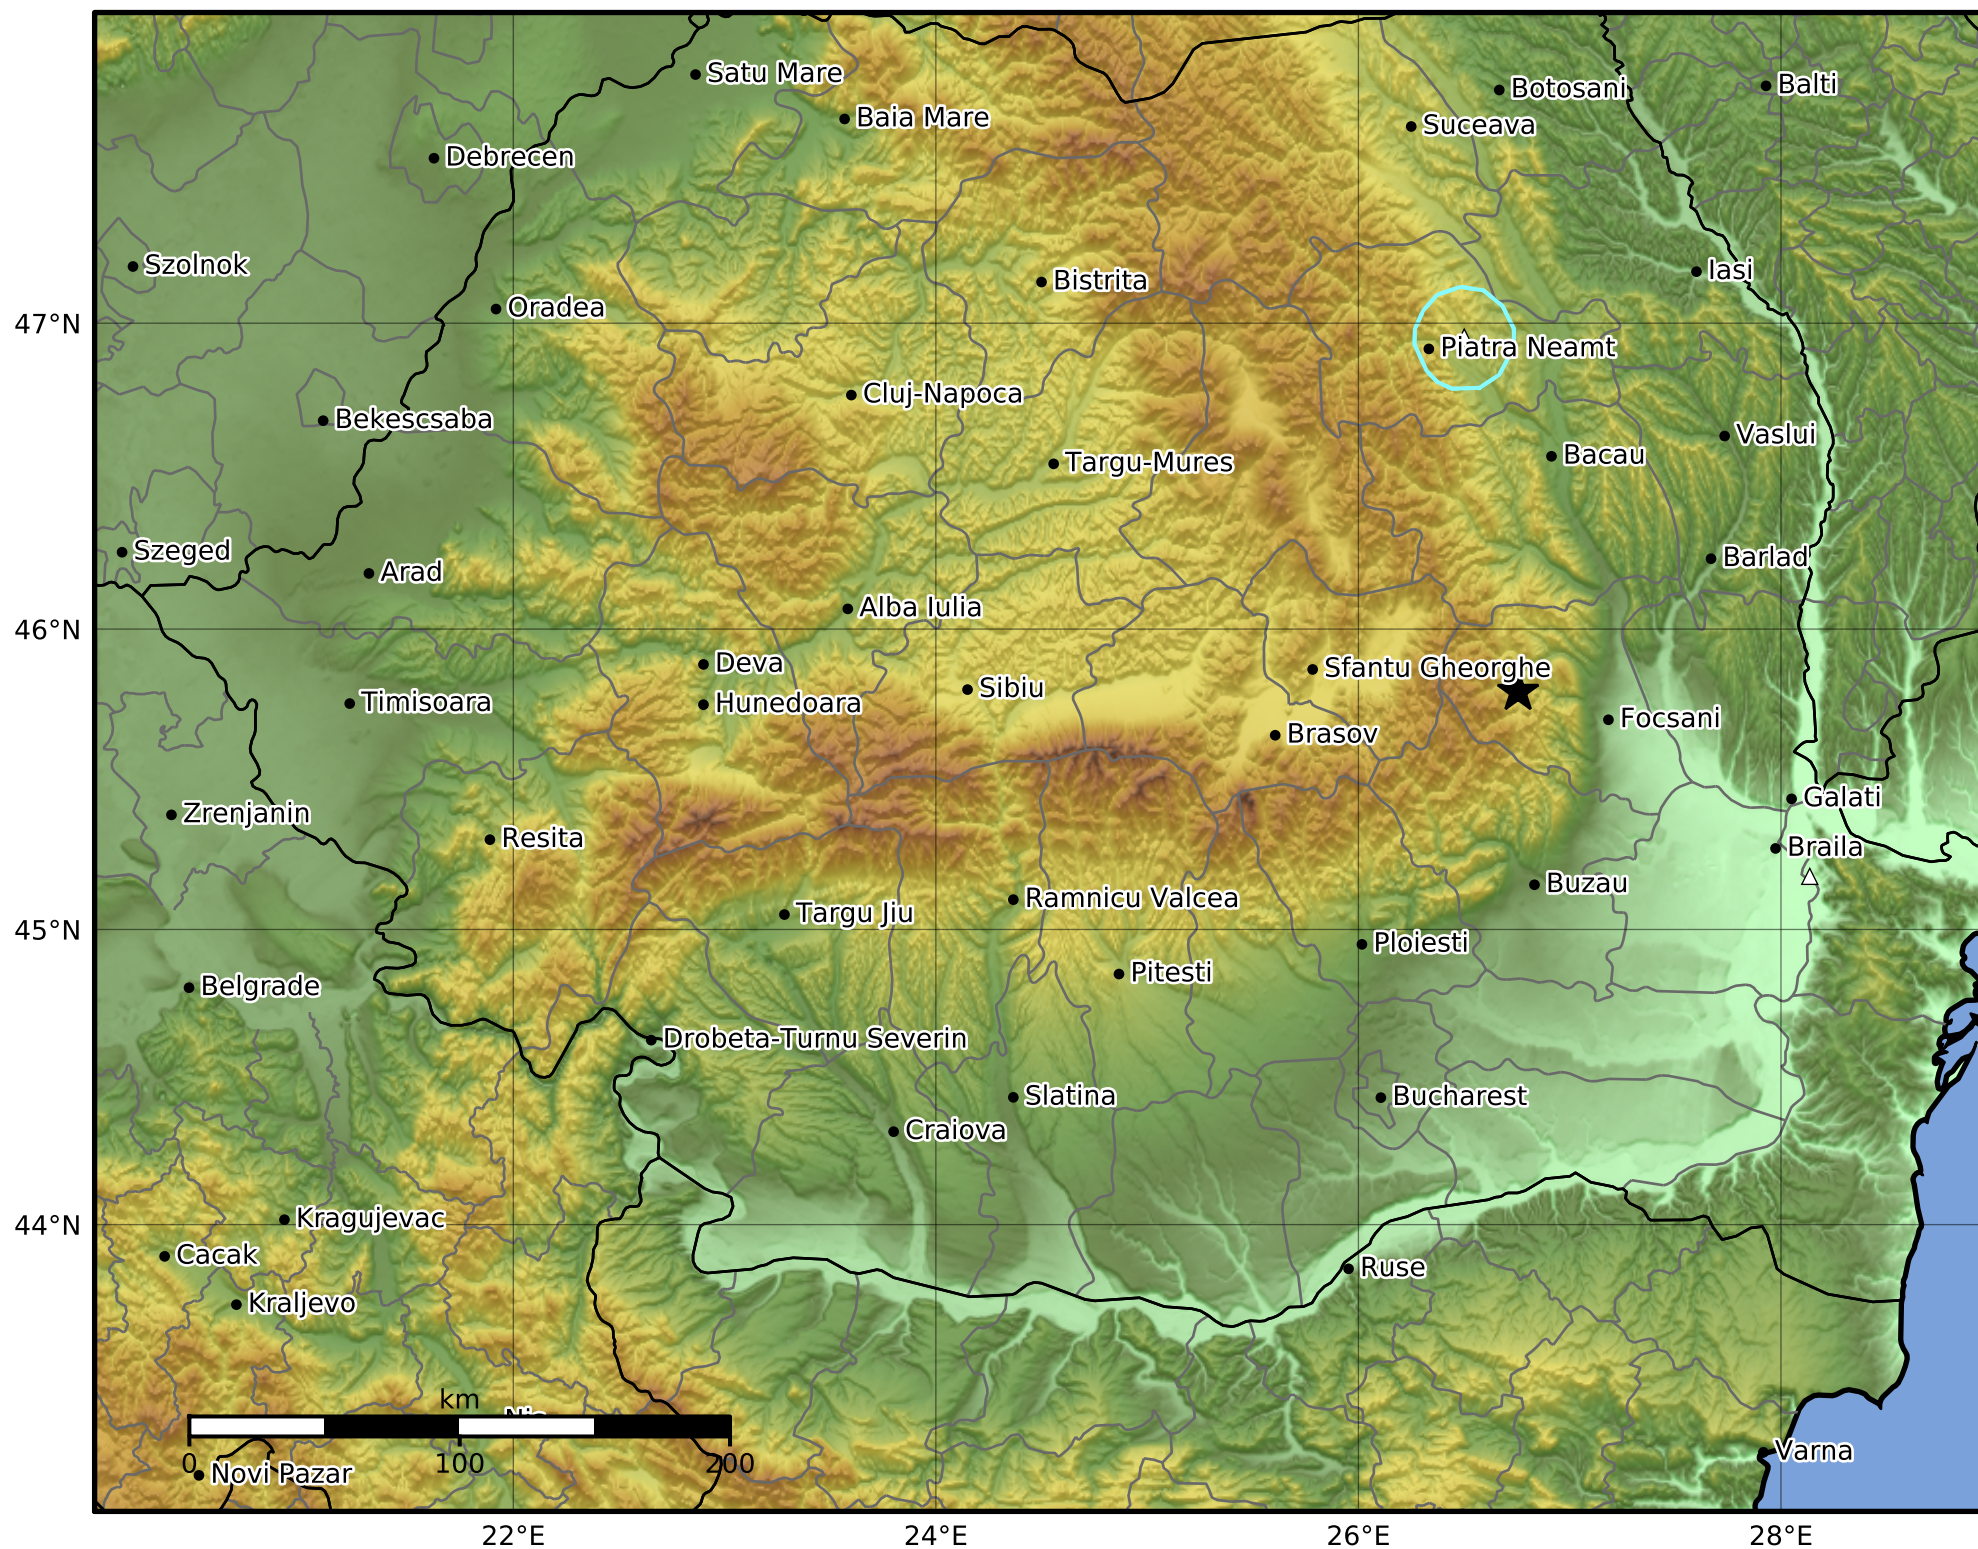

Peak Ground Velocity Map
 INFP ShakeMap: Zona seismică Vrancea - Vrancea
 Apr 21, 2022 07:33:55 UTC M3.3 N45.79 E26.76 Depth: 110.0km
 ID:2022042107335573

Scale based on Worden et al. (2012)

Version 2: Processed 2022-09-29T08:40:00Z

△ Seismic Instrument ○ Macroseismic Observation ★ Epicenter