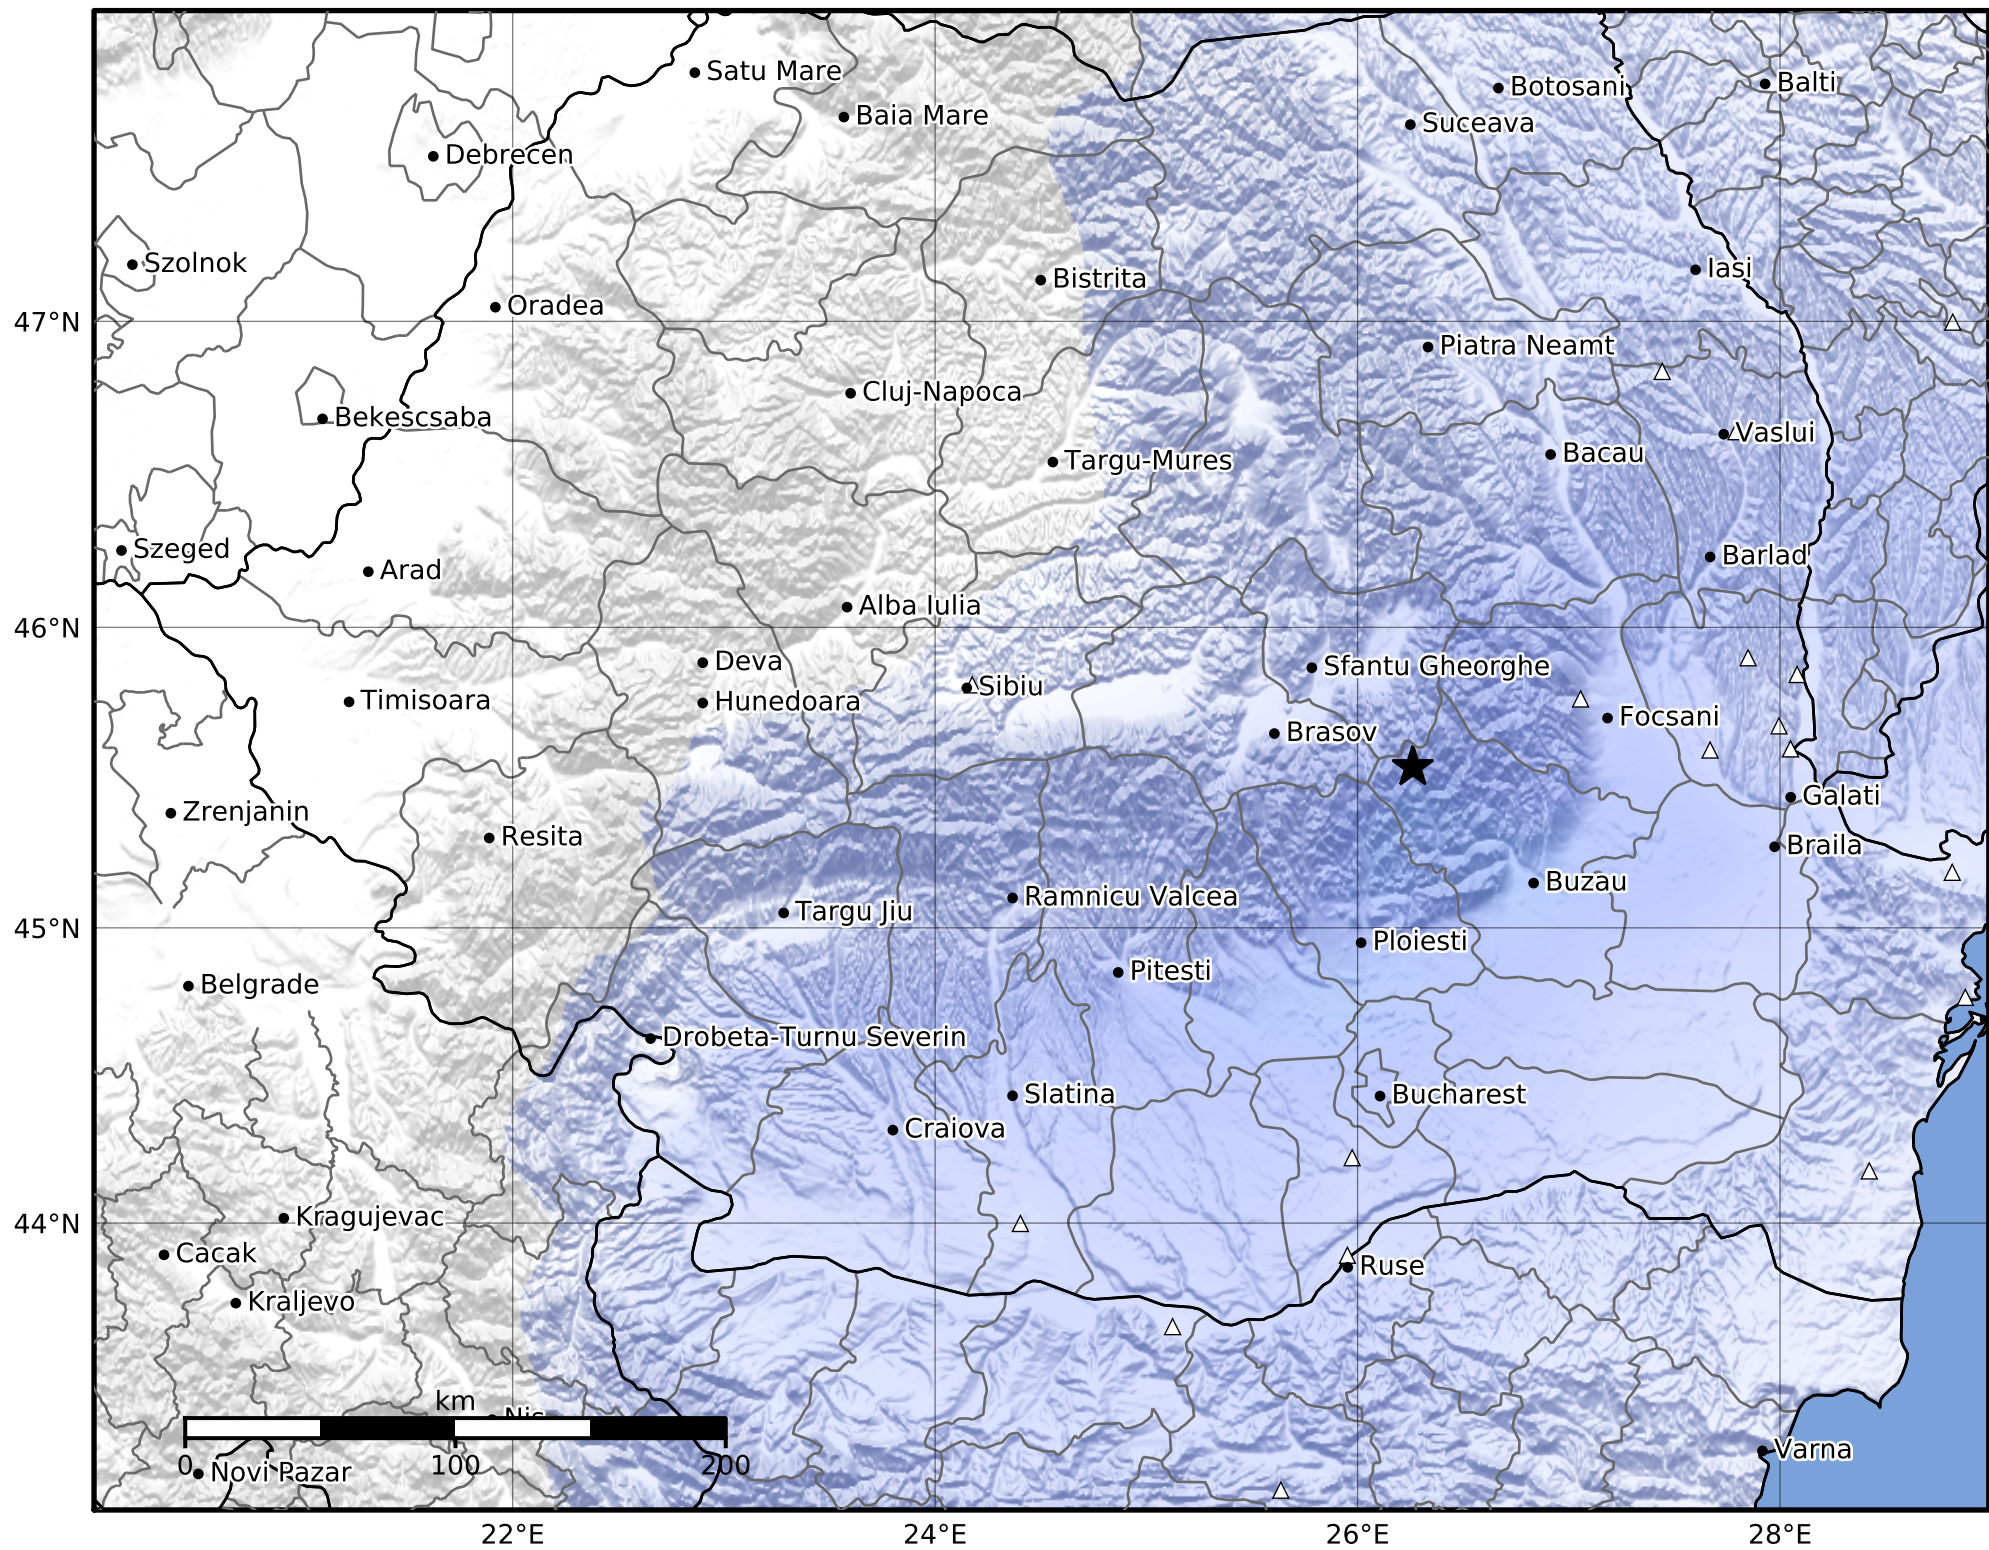

Macroseismic Intensity Map
 INFP ShakeMap: Zona seismică Vrancea - Buzău
 Apr 25, 2022 02:56:43 UTC M3.7 N45.54 E26.26 Depth: 140.0km
 ID:2022042502564387

SHAKING	Not felt	Weak	Light	Moderate	Strong	Very strong	Severe	Violent	Extreme
DAMAGE	None	None	None	Very light	Light	Moderate	Moderate/heavy	Heavy	Very heavy
PGA(%g)	<0.05	0.3	2.76	6.2	11.5	21.5	40.1	74.7	>139
PGV(cm/s)	<0.02	0.13	1.41	4.65	9.64	20	41.4	85.8	>178
INTENSITY	I	II-III	IV	V	VI	VII	VIII	IX	X+

Scale based on Worden et al. (2012)

Version 2: Processed 2022-09-29T08:14:49Z

△ Seismic Instrument ○ Macroseismic Observation ★ Epicenter