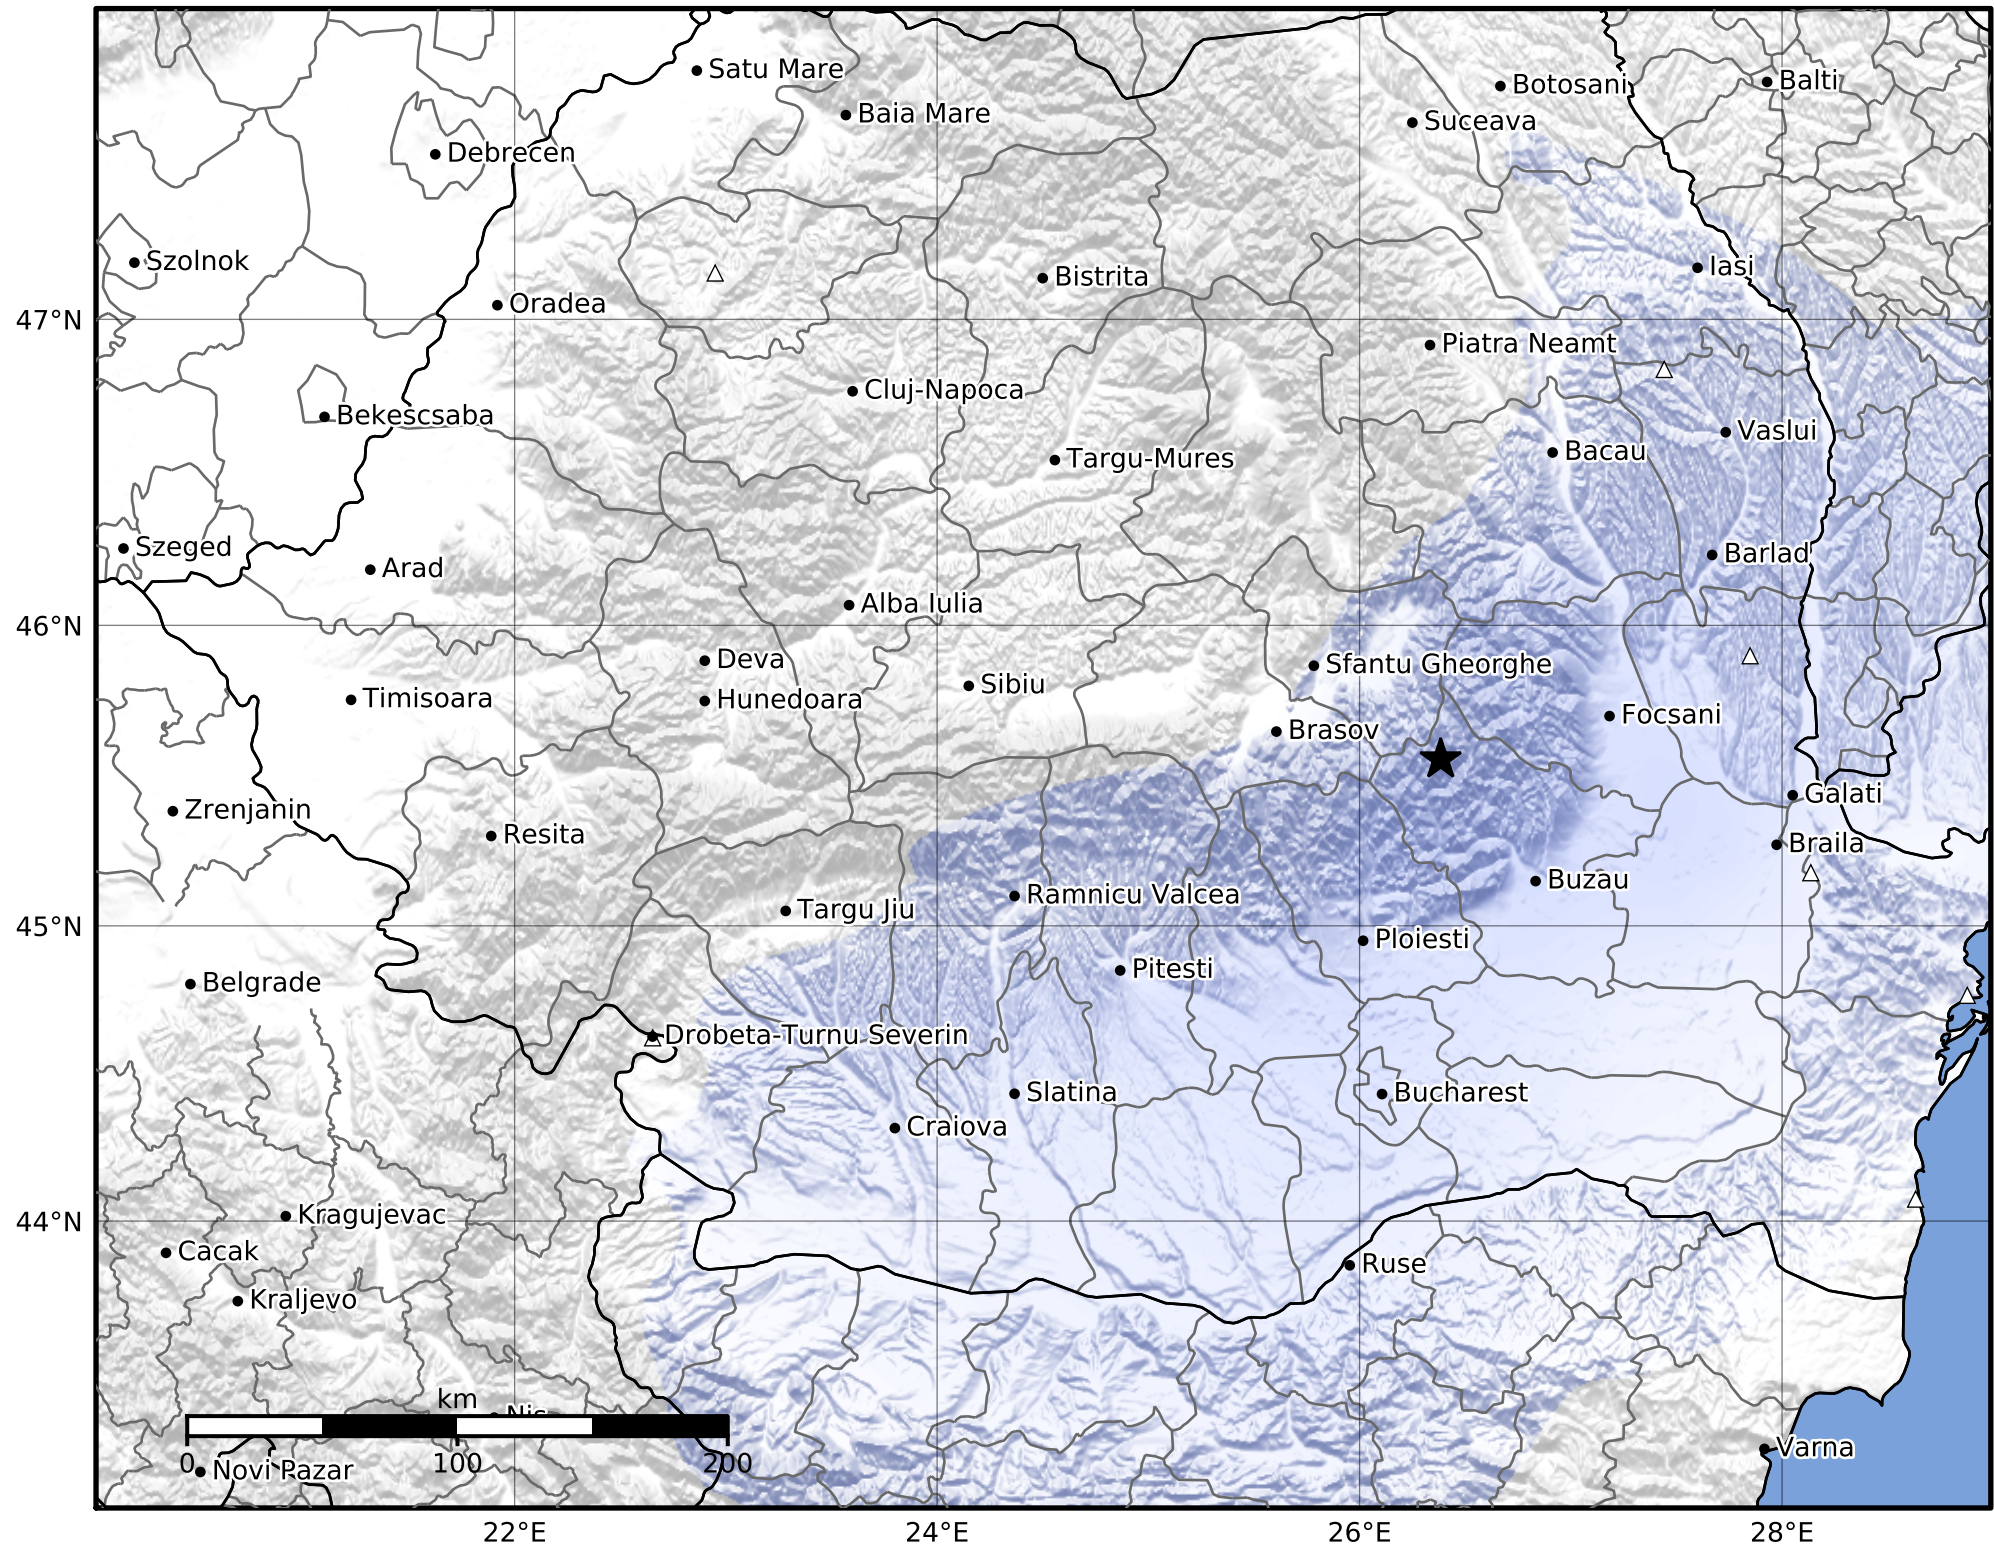

Macroseismic Intensity Map
 INFP ShakeMap: Zona seismică Vrancea - Buzău
 May 10, 2022 03:33:19 UTC M3.1 N45.56 E26.38 Depth: 140.0km
 ID:2022051003331932

SHAKING	Not felt	Weak	Light	Moderate	Strong	Very strong	Severe	Violent	Extreme
DAMAGE	None	None	None	Very light	Light	Moderate	Moderate/heavy	Heavy	Very heavy
PGA(%g)	<0.05	0.3	2.76	6.2	11.5	21.5	40.1	74.7	>139
PGV(cm/s)	<0.02	0.13	1.41	4.65	9.64	20	41.4	85.8	>178
INTENSITY	I	II-III	IV	V	VI	VII	VIII	IX	X+

Scale based on Worden et al. (2012)

Version 1: Processed 2022-09-29T08:07:01Z

△ Seismic Instrument ○ Macroseismic Observation ★ Epicenter