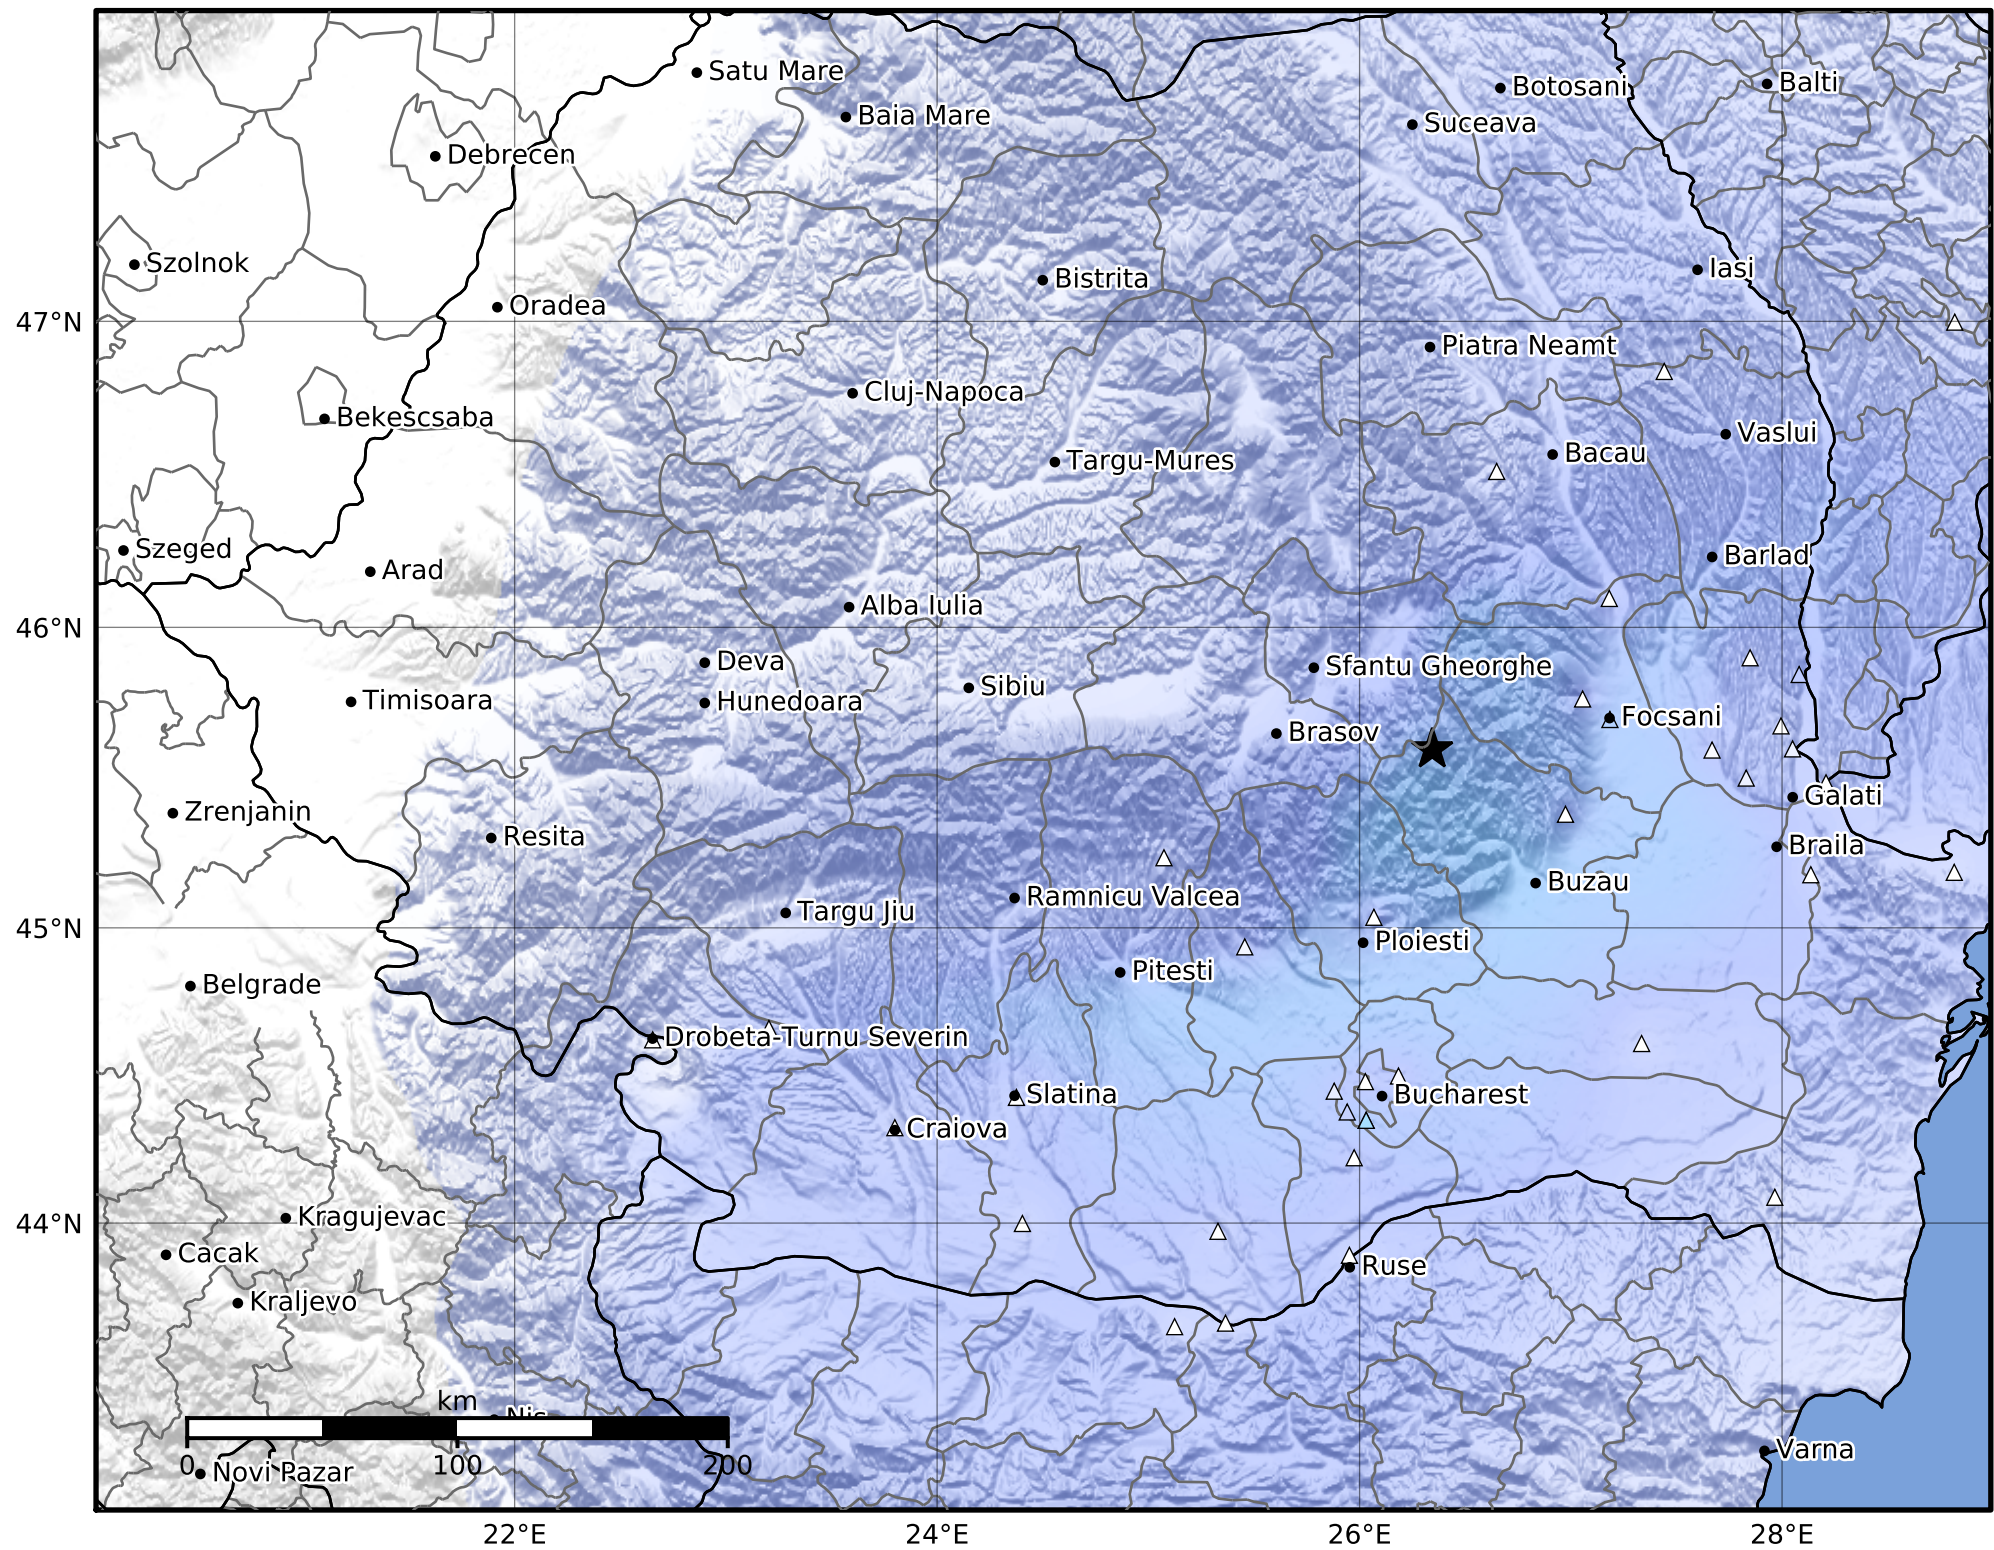

Macroseismic Intensity Map
 INFP ShakeMap: Zona seismică Vrancea - Buzau
 May 11, 2022 15:46:27 UTC M4.1 N45.60 E26.34 Depth: 140.0km
 ID:2022051115462727

SHAKING	Not felt	Weak	Light	Moderate	Strong	Very strong	Severe	Violent	Extreme
DAMAGE	None	None	None	Very light	Light	Moderate	Moderate/heavy	Heavy	Very heavy
PGA(%g)	<0.05	0.3	2.76	6.2	11.5	21.5	40.1	74.7	>139
PGV(cm/s)	<0.02	0.13	1.41	4.65	9.64	20	41.4	85.8	>178
INTENSITY	I	II-III	IV	V	VI	VII	VIII	IX	X+

Scale based on Worden et al. (2012)

Version 1: Processed 2022-09-29T08:04:38Z

△ Seismic Instrument ○ Macroseismic Observation ★ Epicenter