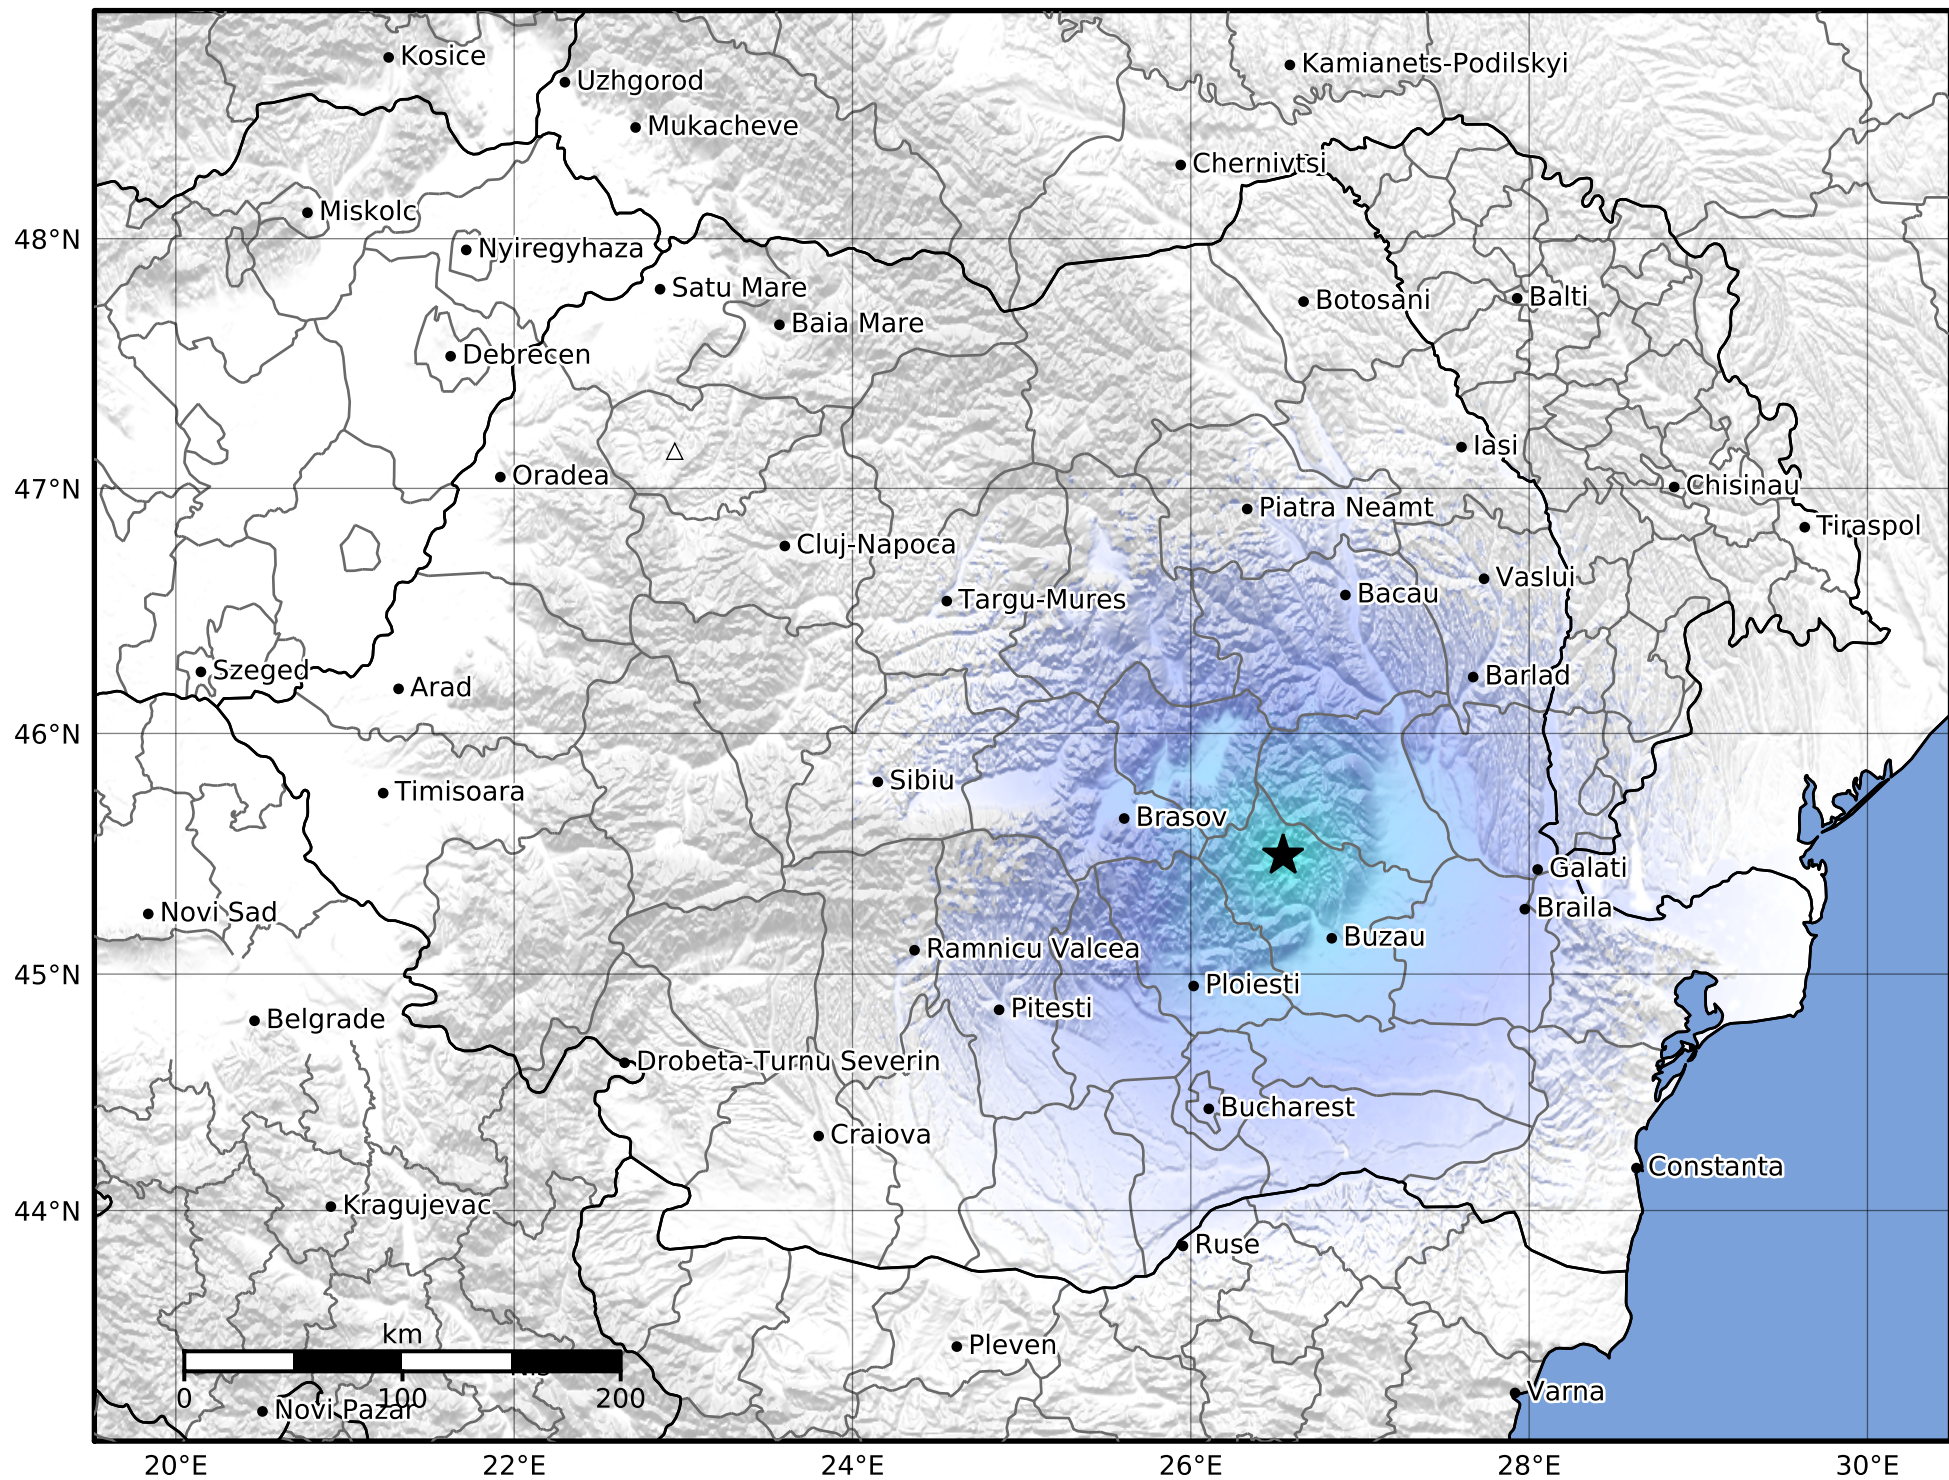

Macroseismic Intensity Map
 INFP ShakeMap: Zona seismica Vrancea - Buzau
 May 11, 2022 15:46:52 UTC M4.3 N45.50 E26.55 Depth: 10.0km
 ID:2022051115465202

SHAKING	Not felt	Weak	Light	Moderate	Strong	Very strong	Severe	Violent	Extreme
DAMAGE	None	None	None	Very light	Light	Moderate	Moderate/heavy	Heavy	Very heavy
PGA(%g)	<0.05	0.3	2.76	6.2	11.5	21.5	40.1	74.7	>139
PGV(cm/s)	<0.02	0.13	1.41	4.65	9.64	20	41.4	85.8	>178
INTENSITY	I	II-III	IV	V	VI	VII	VIII	IX	X+

Scale based on Worden et al. (2012)

Version 1: Processed 2022-09-29T07:59:00Z

△ Seismic Instrument

○ Macroseismic Observation

★ Epicenter