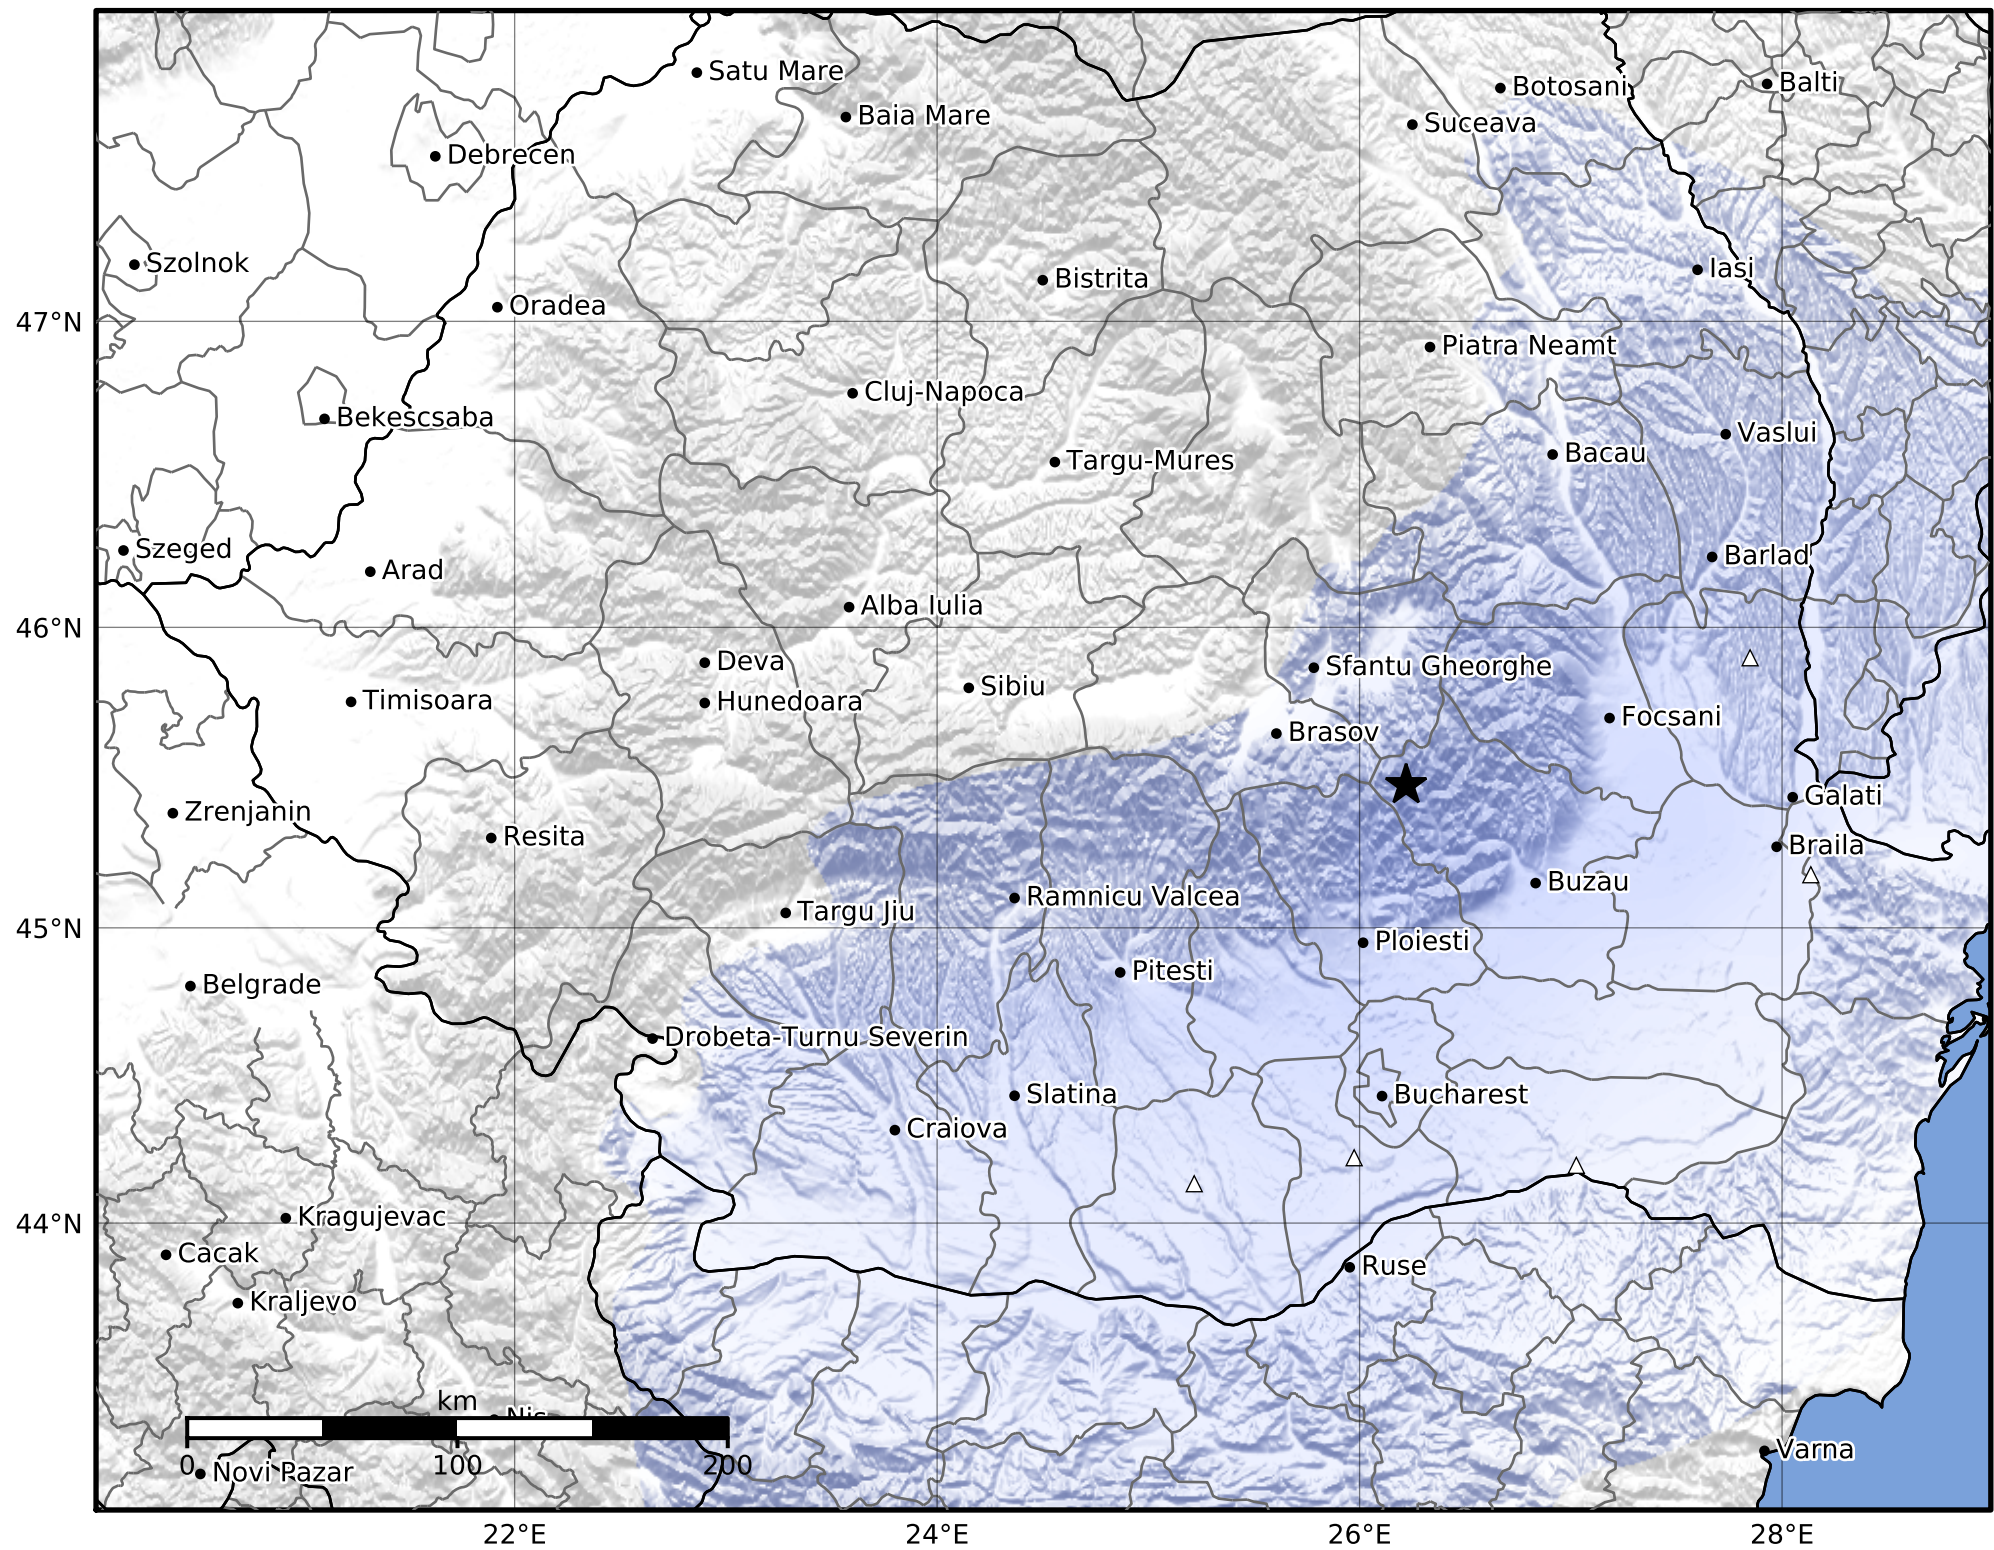

Macroseismic Intensity Map
 INFP ShakeMap: Zona seismică Vrancea - Buzău
 May 18, 2022 14:16:00 UTC M3.2 N45.48 E26.22 Depth: 140.0km
 ID:2022051814160055

SHAKING	Not felt	Weak	Light	Moderate	Strong	Very strong	Severe	Violent	Extreme
DAMAGE	None	None	None	Very light	Light	Moderate	Moderate/heavy	Heavy	Very heavy
PGA(%g)	<0.05	0.3	2.76	6.2	11.5	21.5	40.1	74.7	>139
PGV(cm/s)	<0.02	0.13	1.41	4.65	9.64	20	41.4	85.8	>178
INTENSITY	I	II-III	IV	V	VI	VII	VIII	IX	X+

Scale based on Worden et al. (2012)

Version 2: Processed 2022-09-29T07:56:19Z

△ Seismic Instrument ○ Macroseismic Observation ★ Epicenter