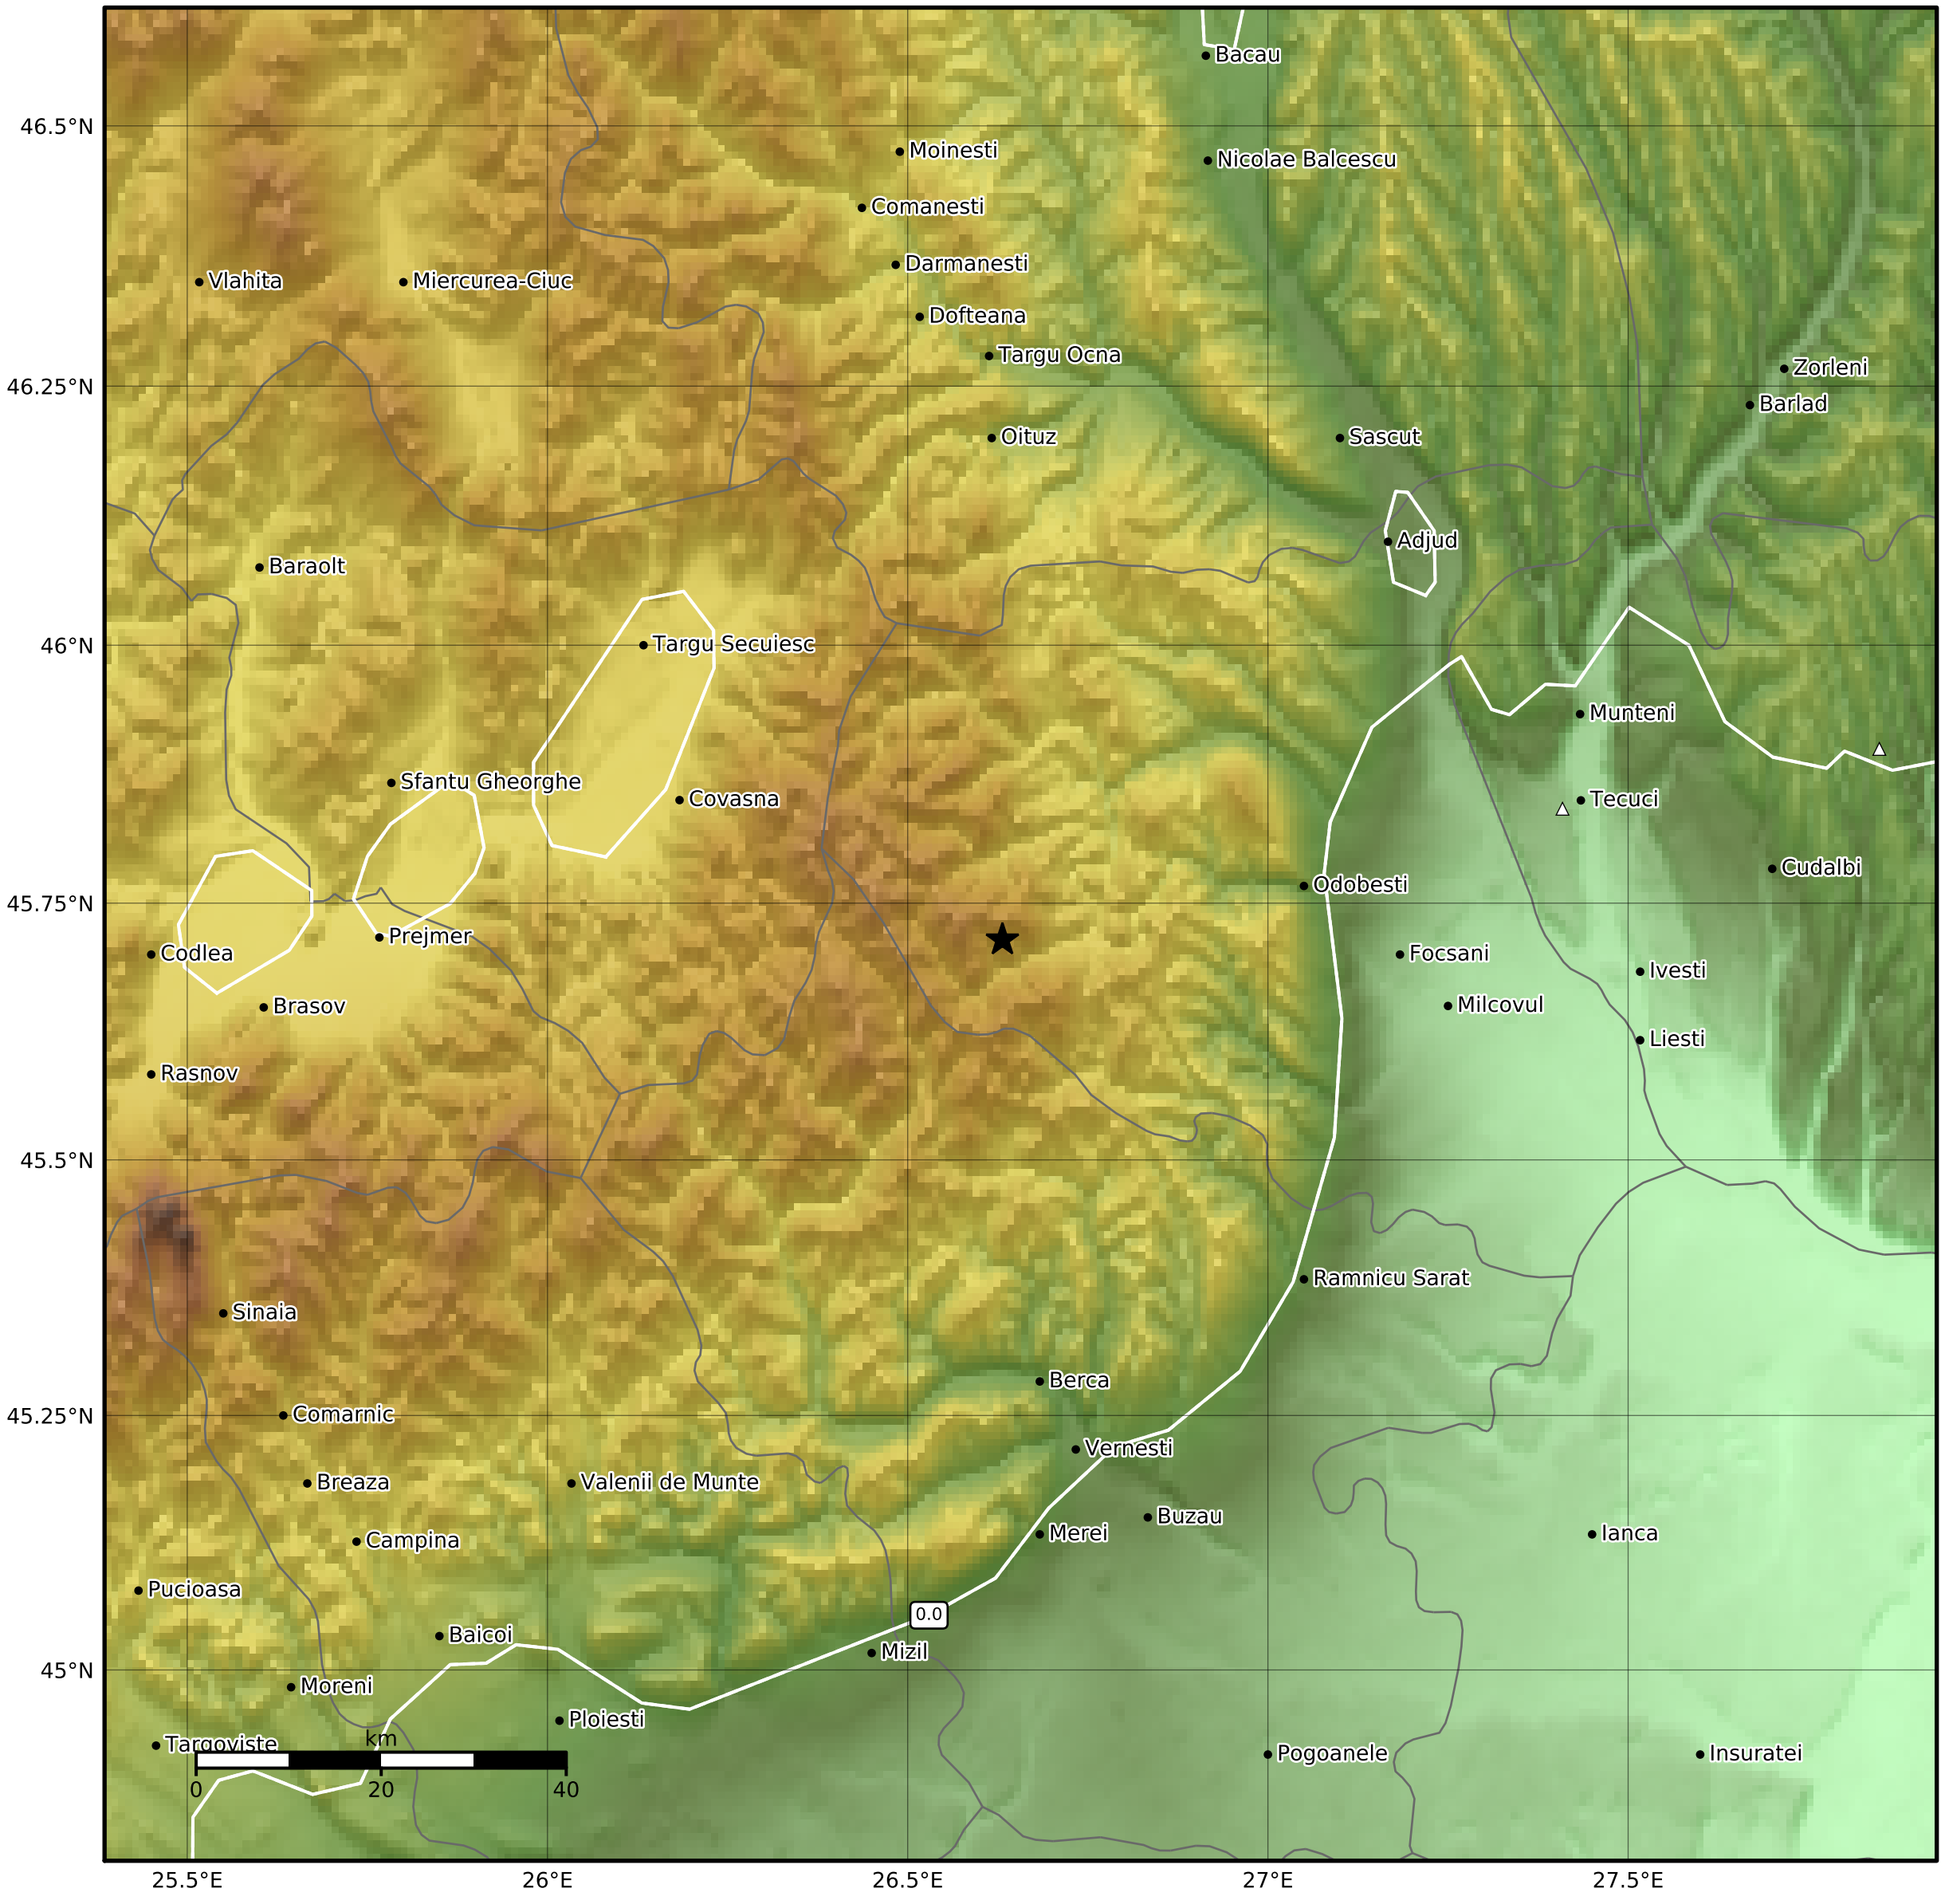

Peak Ground Velocity Map
 INFP ShakeMap: Zona seismică Vrancea - Vrancea
 May 19, 2022 21:35:14 UTC M3.8 N45.71 E26.63 Depth: 90.0km
 ID:2022051921351426

Scale based on Worden et al. (2012)

Version 1: Processed 2022-09-29T08:27:56Z

△ Seismic Instrument ○ Macro seismic Observation ★ Epicenter