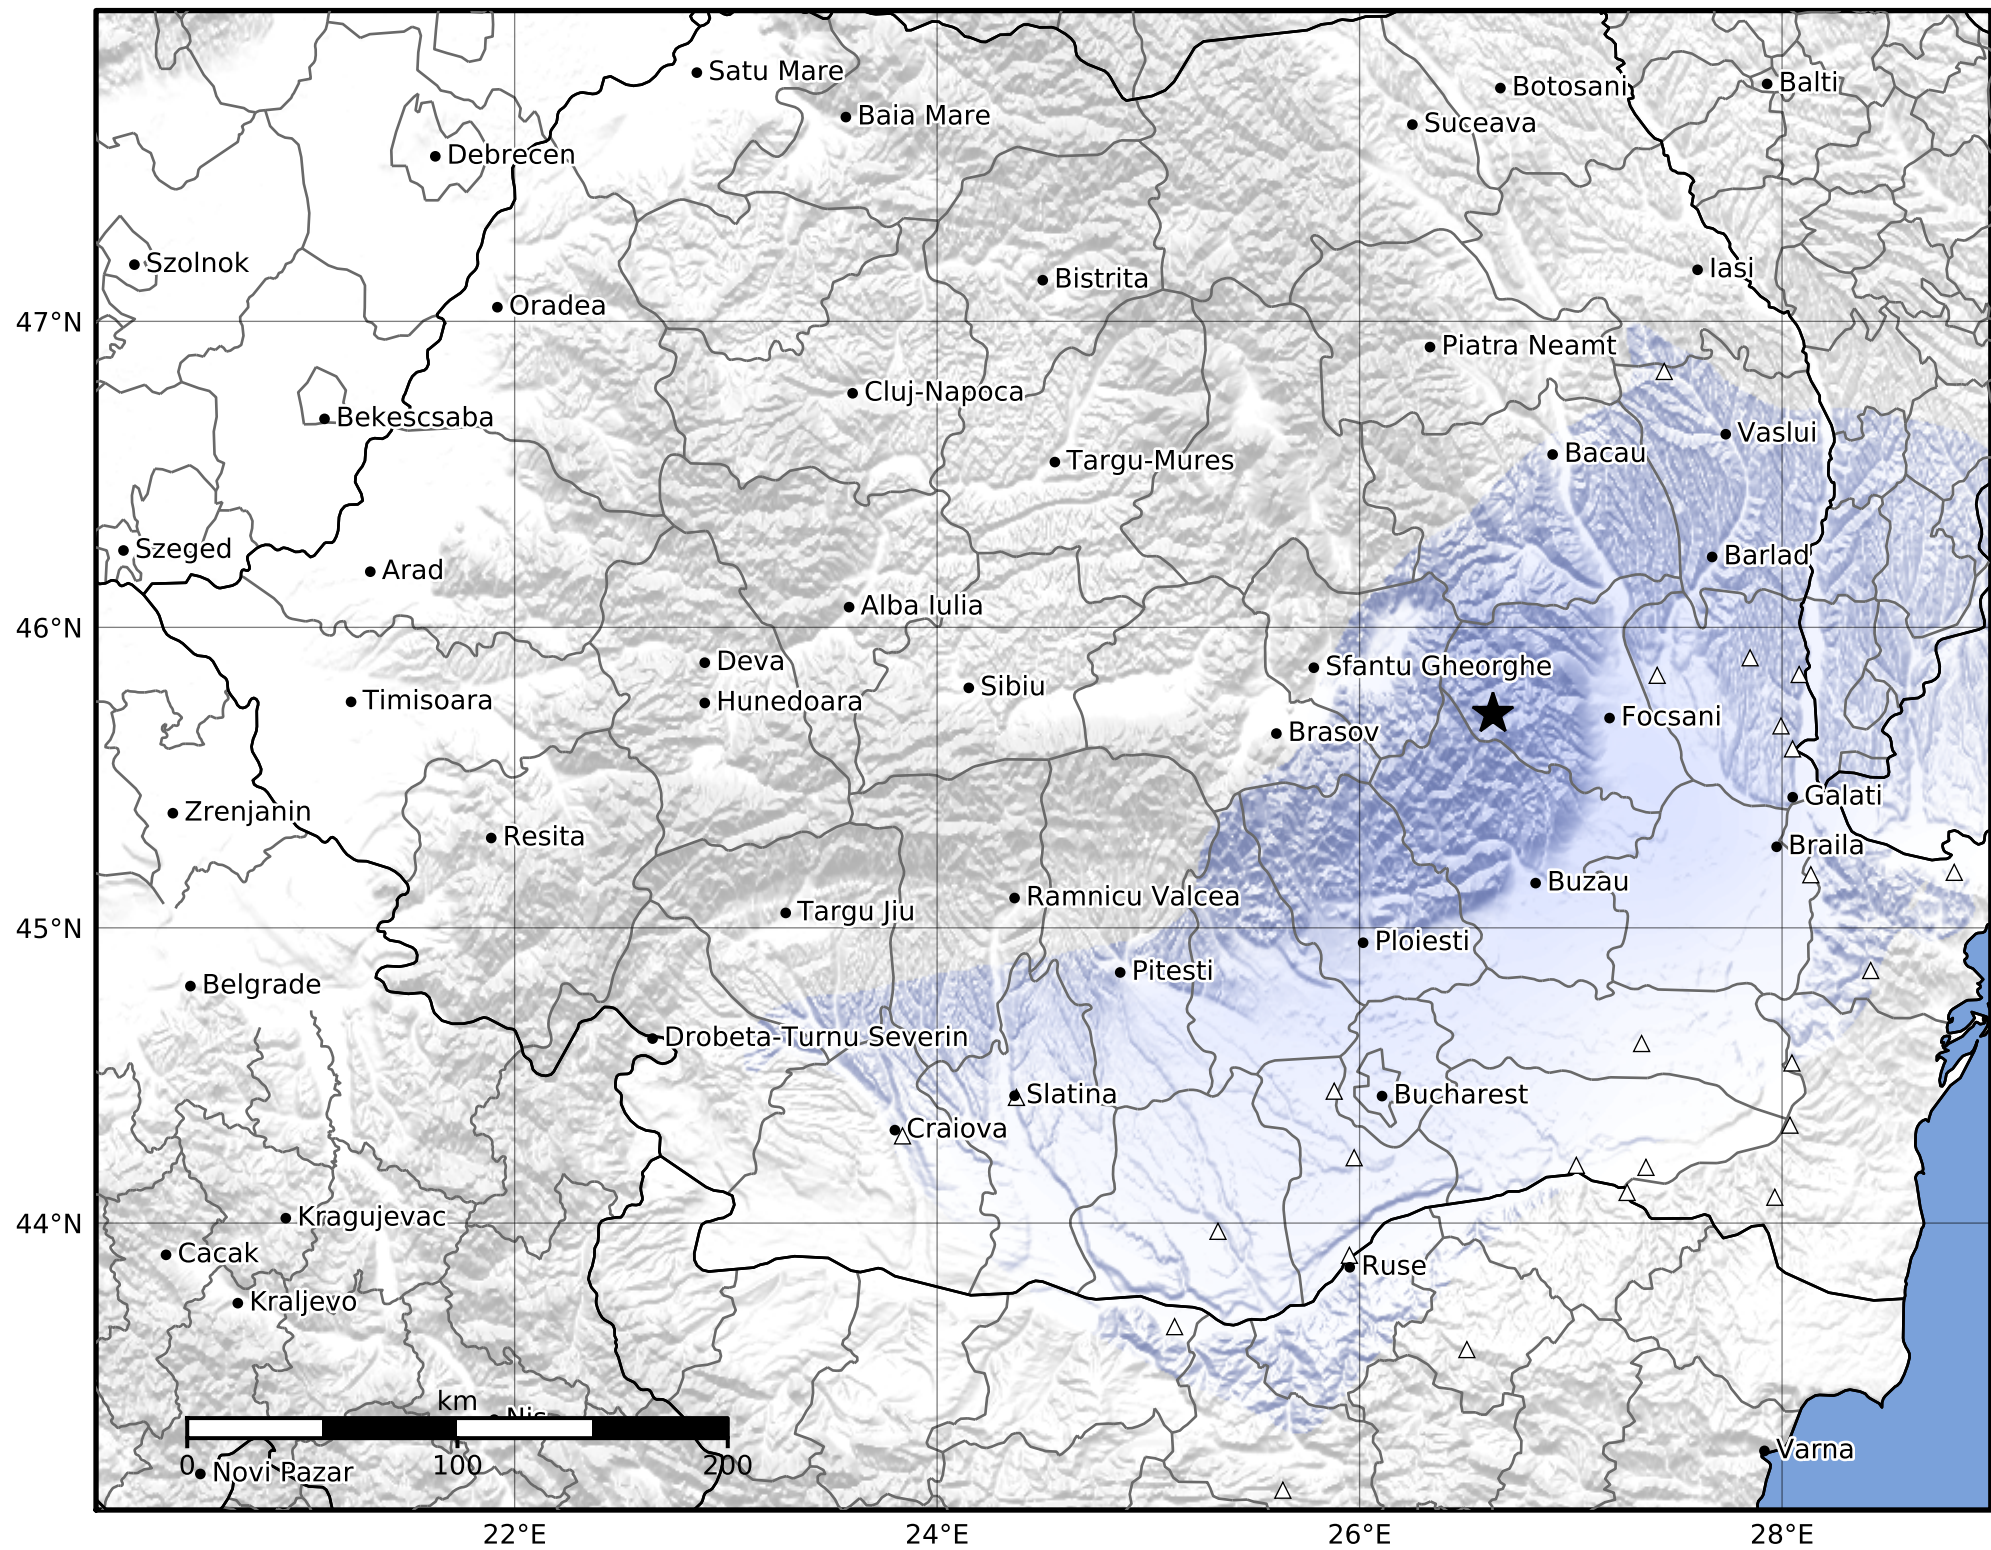

Macroseismic Intensity Map  
 INFP ShakeMap: Zona seismică Vrancea - Vrancea  
 May 19, 2022 21:35:14 UTC M3.7 N45.71 E26.63 Depth: 90.0km  
 ID:2022051921351429

SHAKING	Not felt	Weak	Light	Moderate	Strong	Very strong	Severe	Violent	Extreme
DAMAGE	None	None	None	Very light	Light	Moderate	Moderate/heavy	Heavy	Very heavy
PGA(%g)	<0.05	0.3	2.76	6.2	11.5	21.5	40.1	74.7	>139
PGV(cm/s)	<0.02	0.13	1.41	4.65	9.64	20	41.4	85.8	>178
INTENSITY	<b>I</b>	<b>II-III</b>	<b>IV</b>	<b>V</b>	<b>VI</b>	<b>VII</b>	<b>VIII</b>	<b>IX</b>	<b>X+</b>

Scale based on Worden et al. (2012)

Version 1: Processed 2022-09-29T09:11:26Z

△ Seismic Instrument      ○ Macroseismic Observation      ★ Epicenter