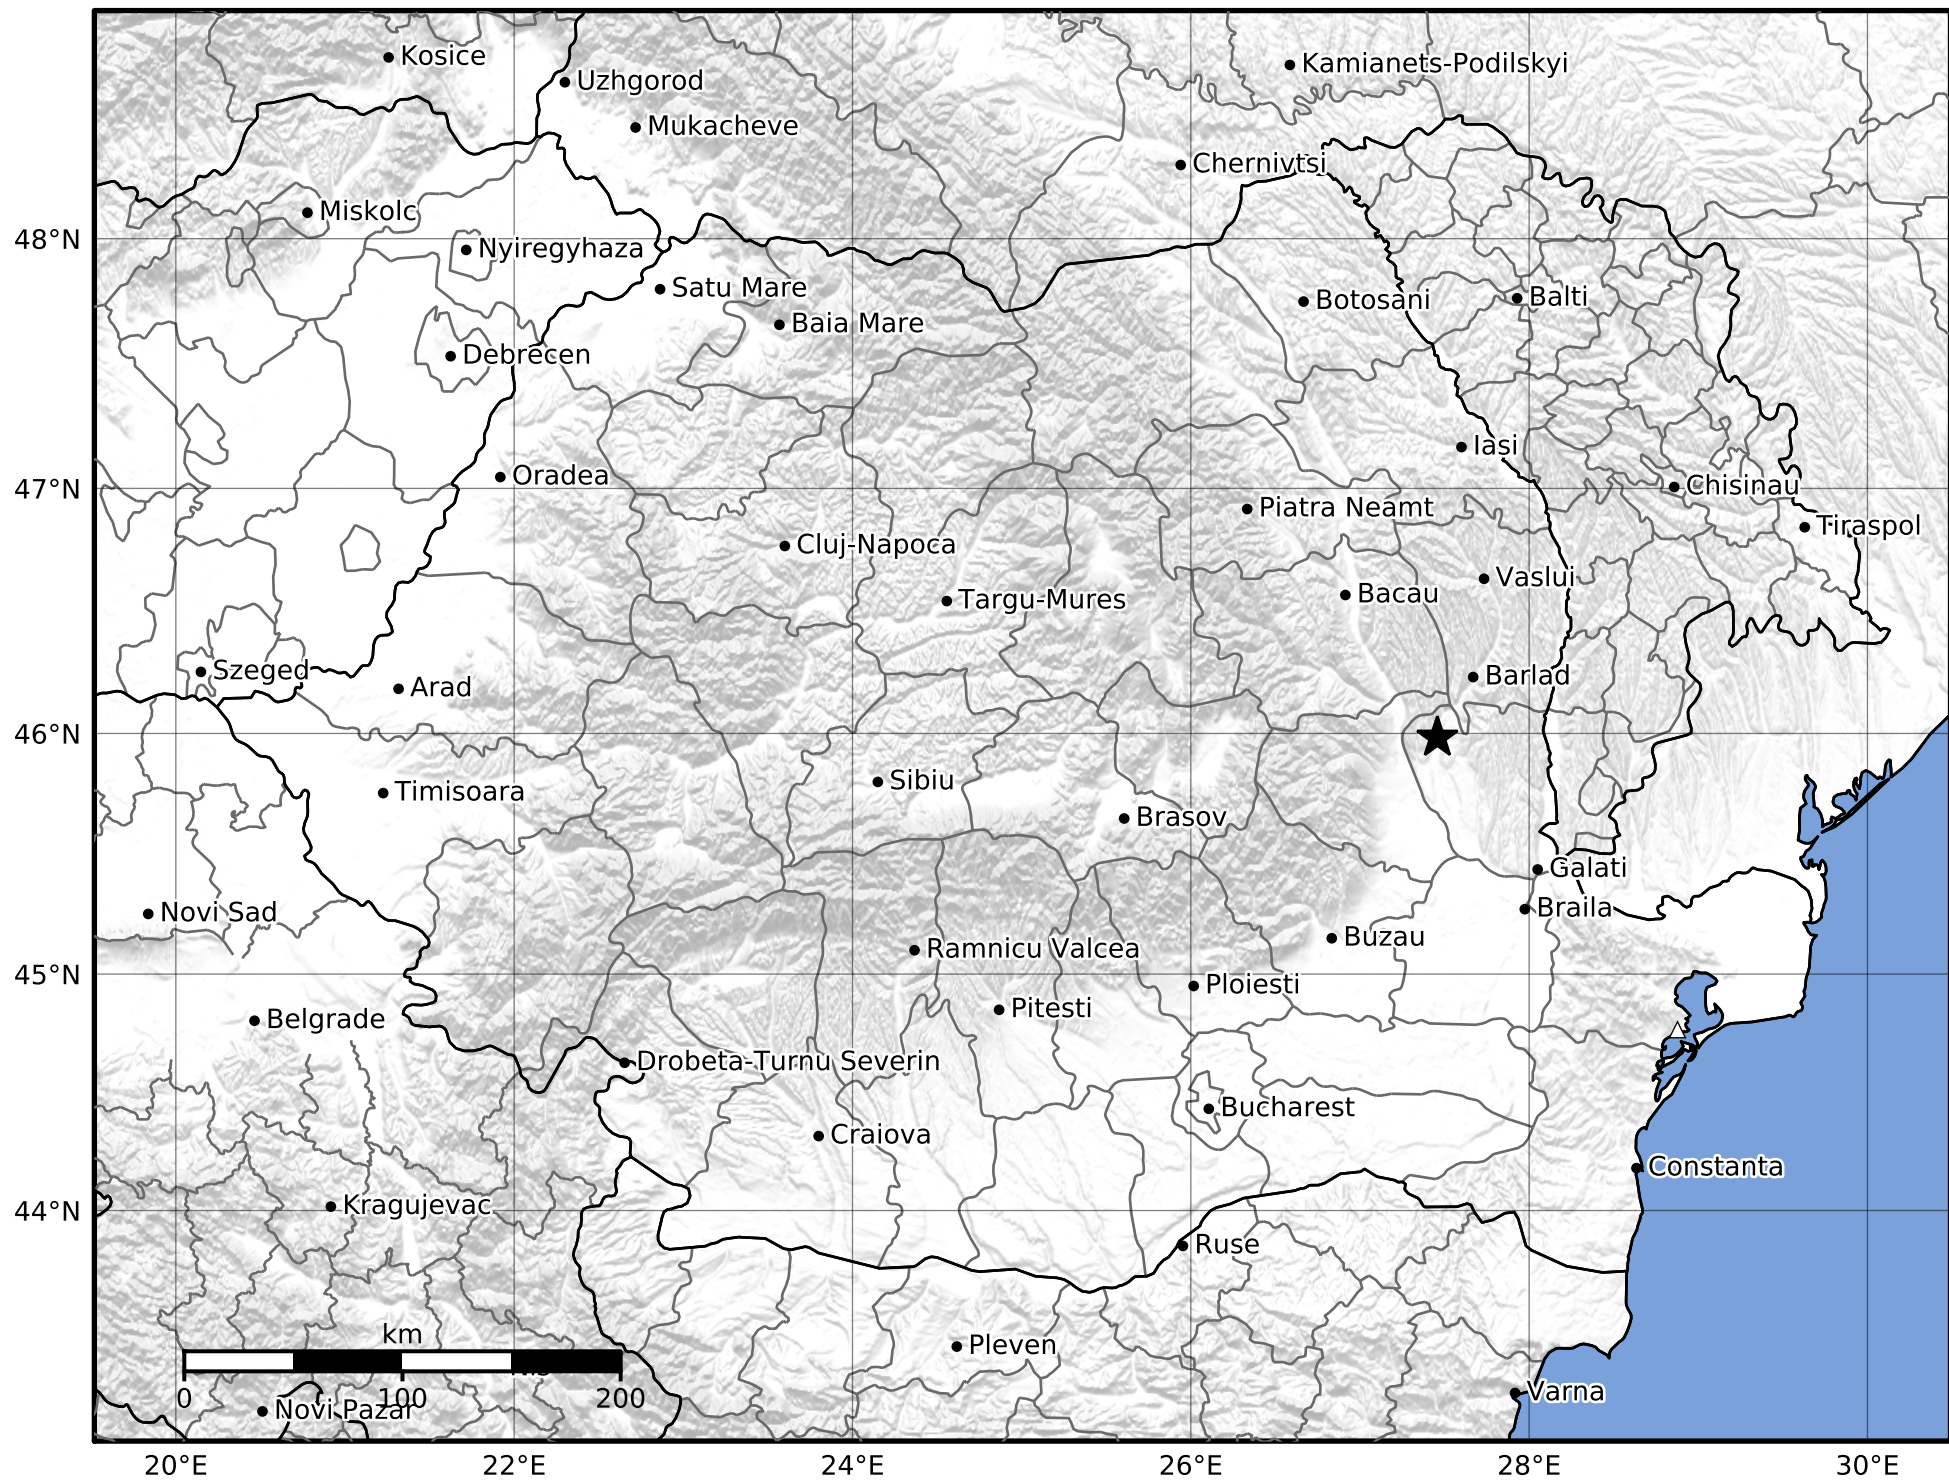

Macroseismic Intensity Map
 INFP ShakeMap: Moldova - Galati
 May 22, 2022 19:48:01 UTC M2.1 N45.98 E27.46 Depth: 15.0km
 ID:2022052219480163

SHAKING	Not felt	Weak	Light	Moderate	Strong	Very strong	Severe	Violent	Extreme
DAMAGE	None	None	None	Very light	Light	Moderate	Moderate/heavy	Heavy	Very heavy
PGA(%g)	<0.05	0.3	2.76	6.2	11.5	21.5	40.1	74.7	>139
PGV(cm/s)	<0.02	0.13	1.41	4.65	9.64	20	41.4	85.8	>178
INTENSITY	I	II-III	IV	V	VI	VII	VIII	IX	X+

Scale based on Worden et al. (2012)

Version 2: Processed 2022-09-29T07:27:35Z

△ Seismic Instrument ○ Macroseismic Observation ★ Epicenter