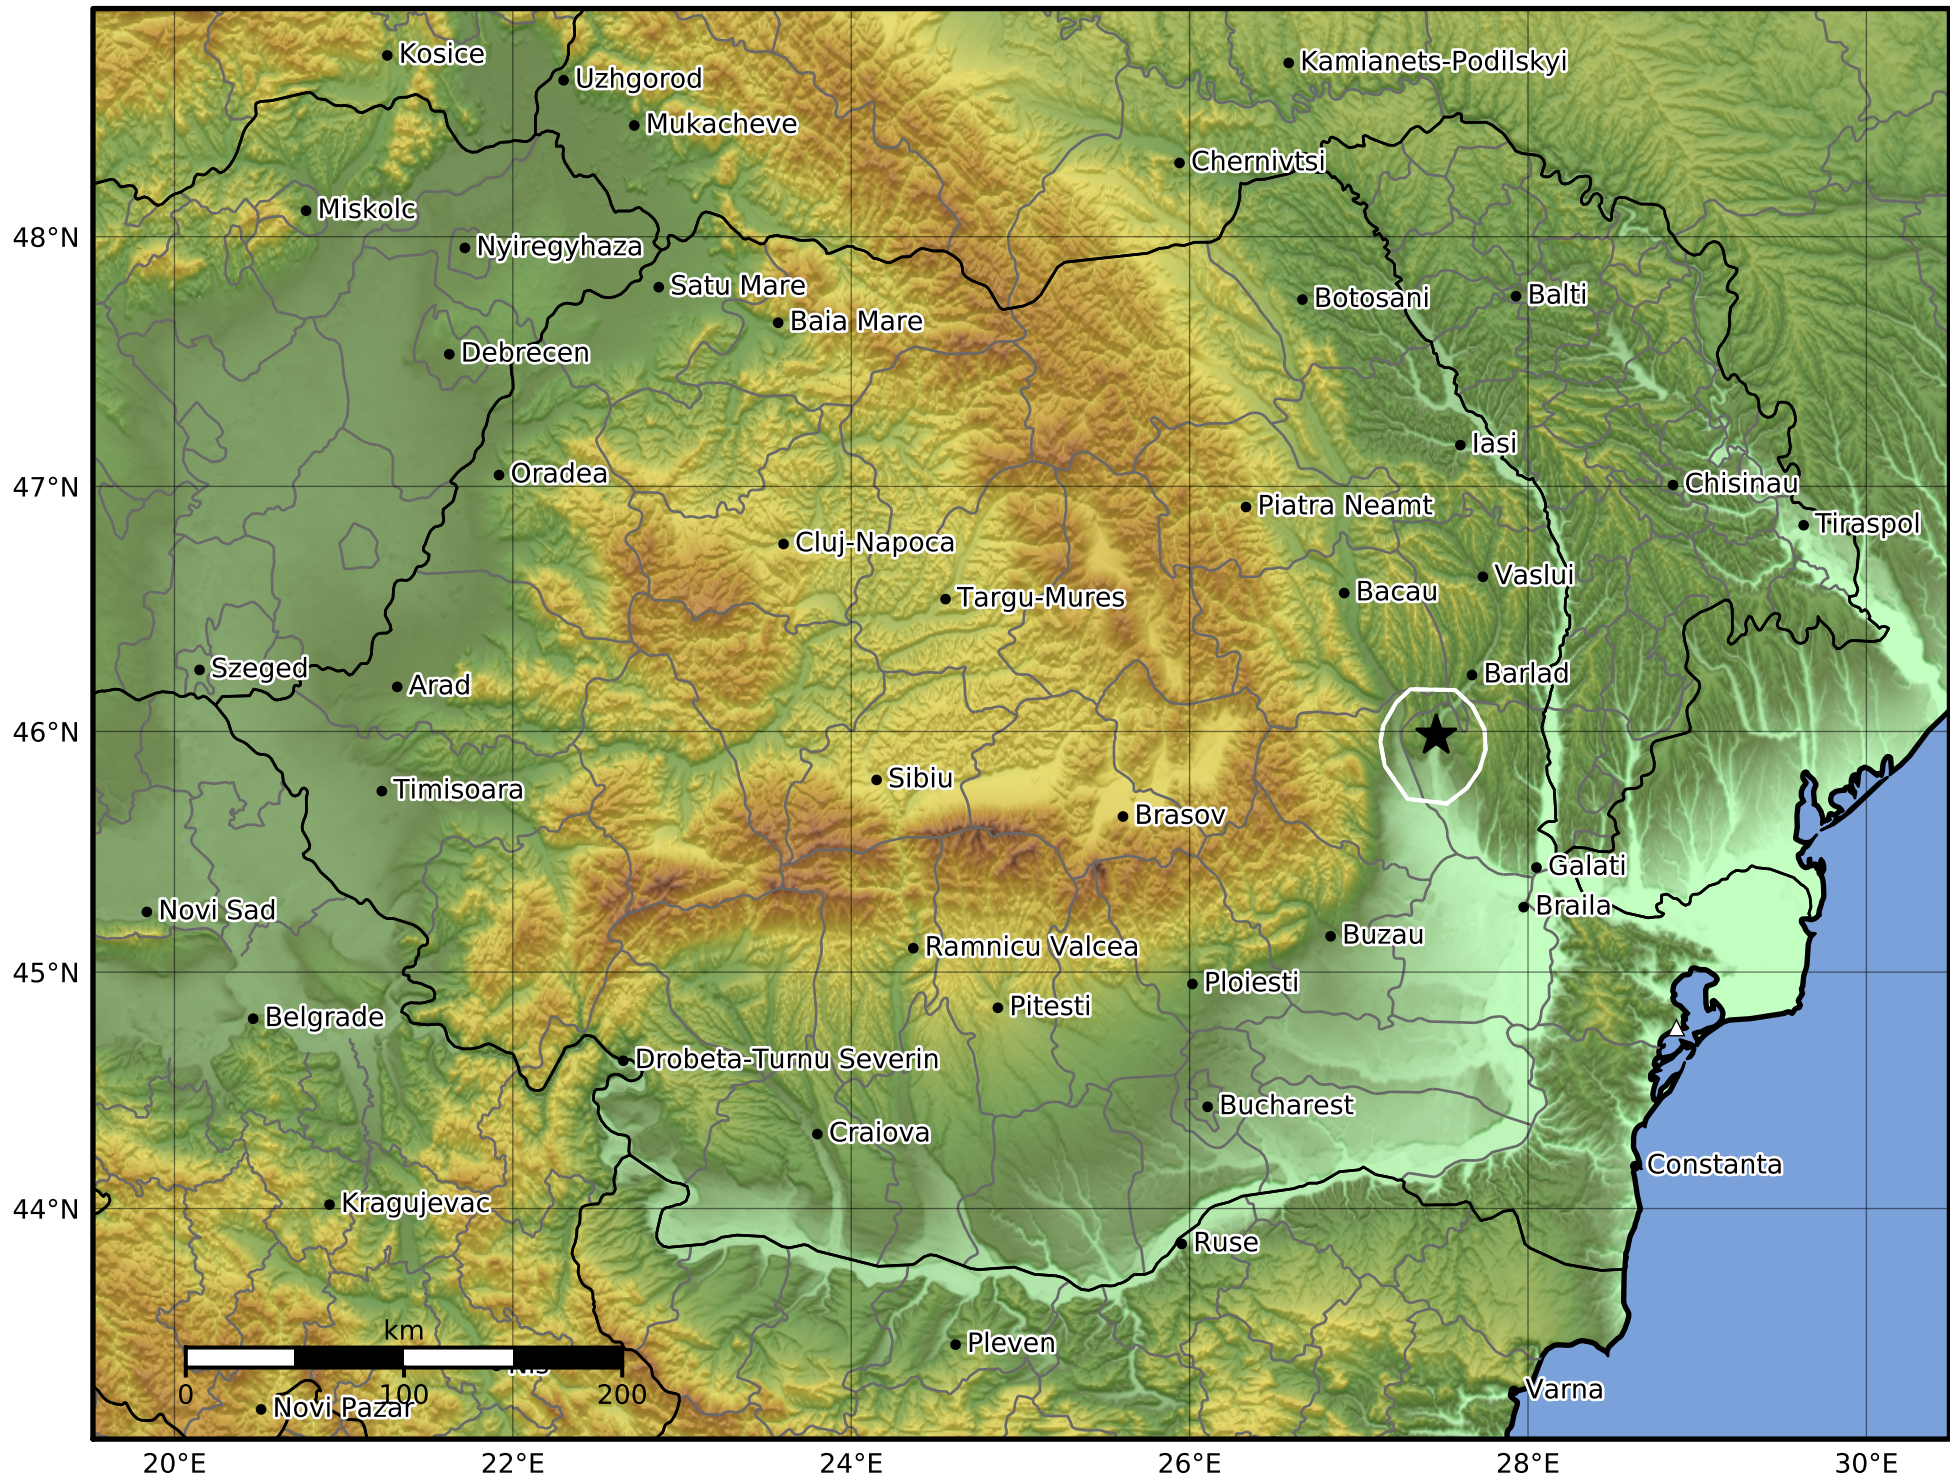

Peak Ground Acceleration Map
 INFP ShakeMap: Moldova - Galati
 May 22, 2022 19:48:01 UTC M2.1 N45.98 E27.46 Depth: 15.0km
 ID:2022052219480163

Scale based on Worden et al. (2012)

Version 2: Processed 2022-09-29T07:27:35Z

△ Seismic Instrument

○ Macroseismic Observation

★ Epicenter