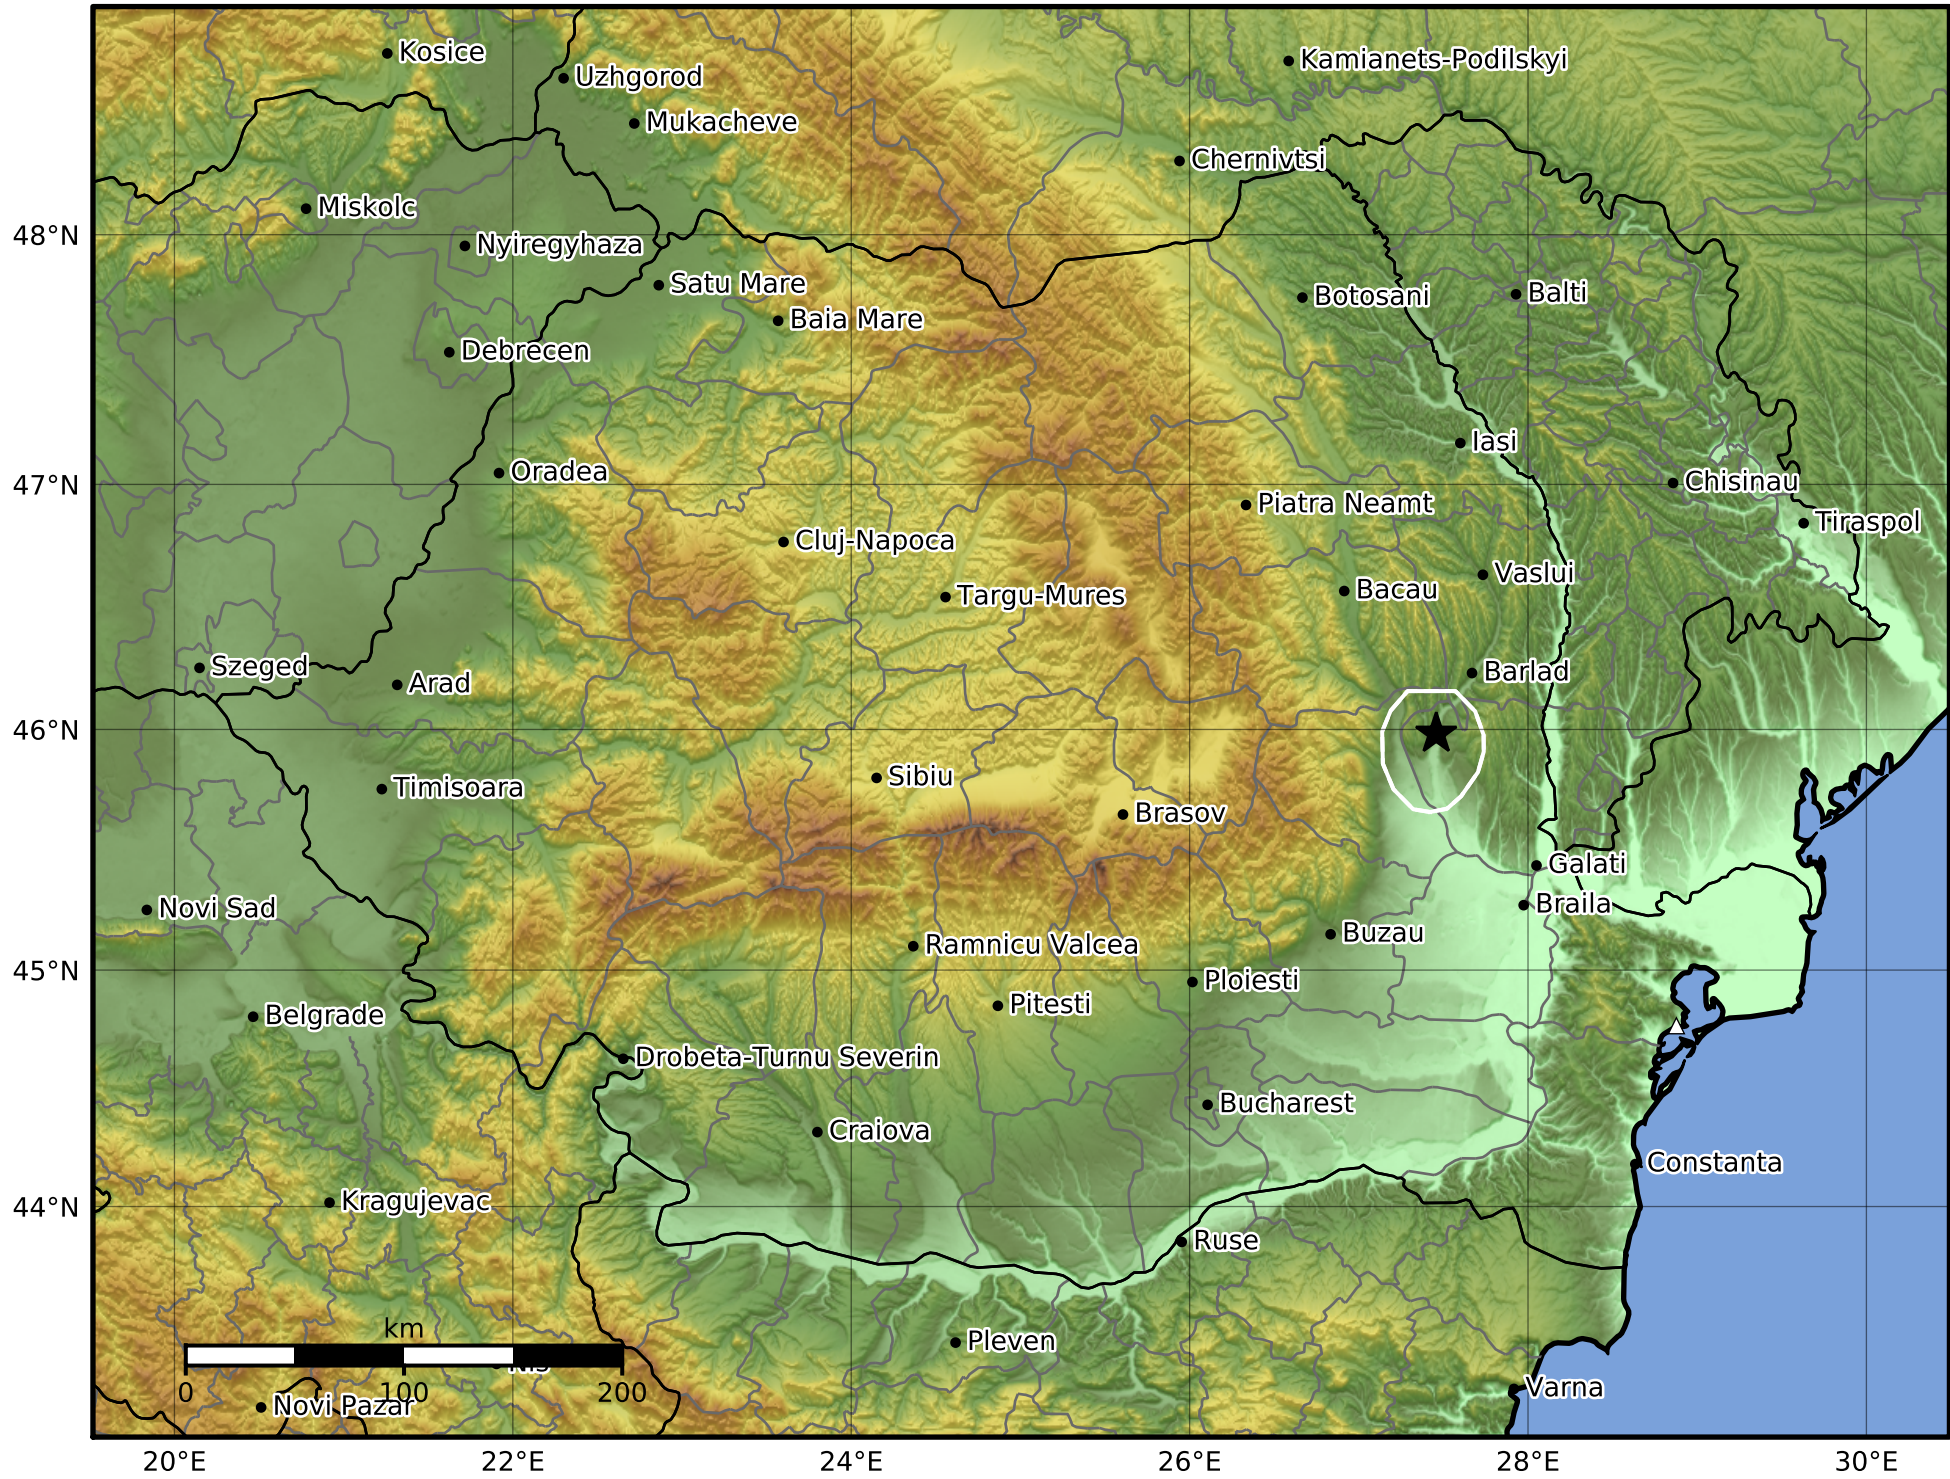

Peak Ground Velocity Map  
 INFP ShakeMap: Moldova - Galati  
 May 22, 2022 19:48:01 UTC M2.1 N45.98 E27.46 Depth: 15.0km  
 ID:2022052219480163

Scale based on Worden et al. (2012)

Version 2: Processed 2022-09-29T07:27:35Z

△ Seismic Instrument      ○ Macroseismic Observation      ★ Epicenter