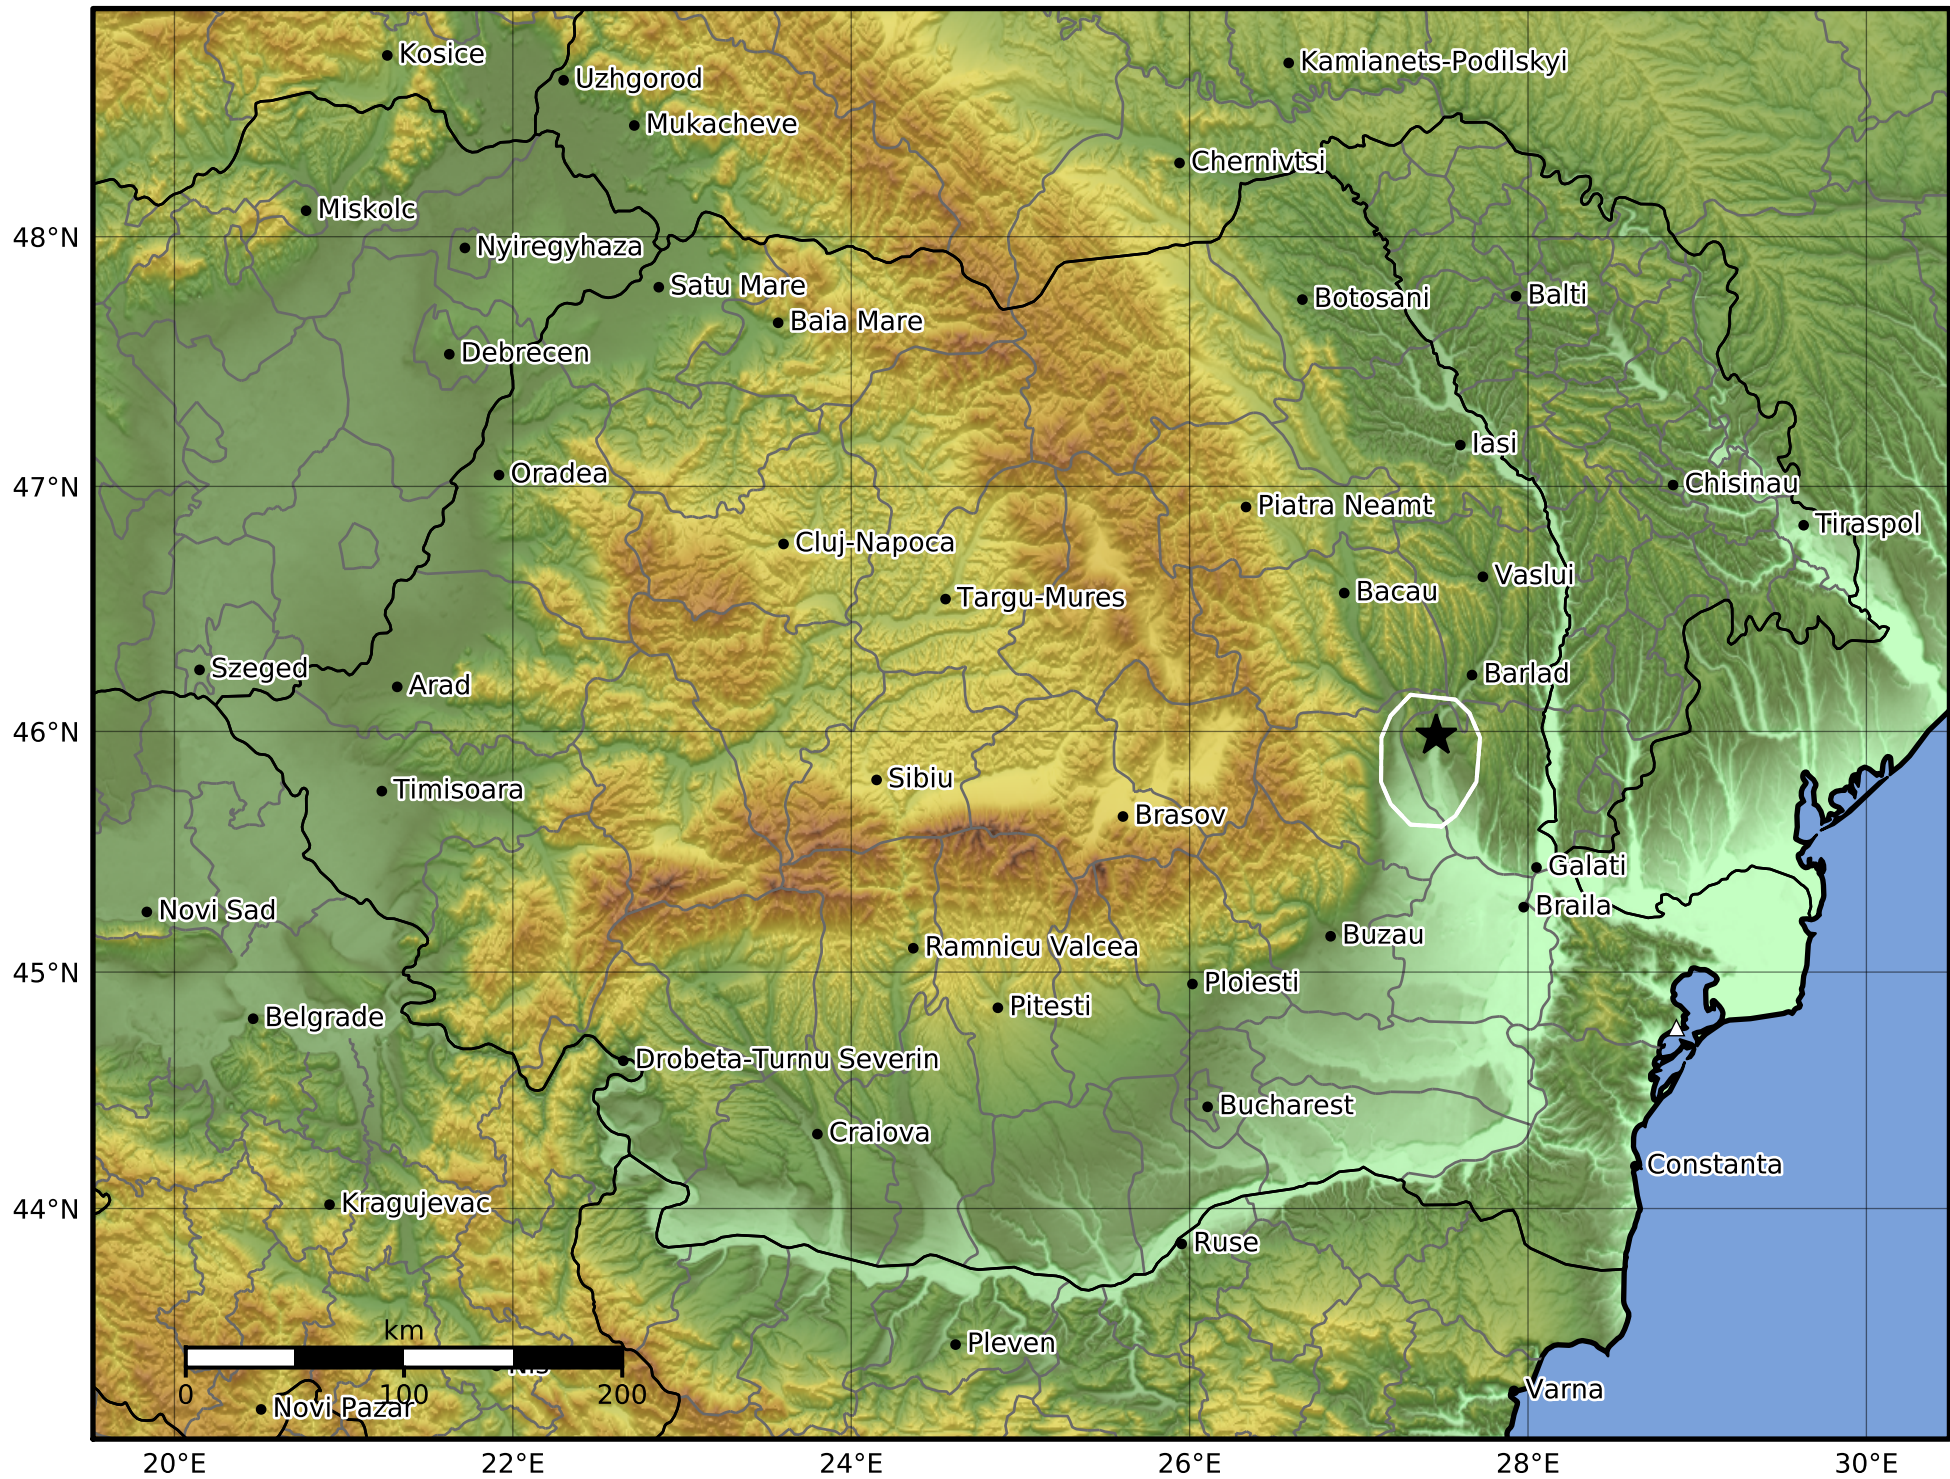

1.0 Second Peak Spectral Acceleration Map
 INFP ShakeMap: Moldova - Galati
 May 22, 2022 19:48:01 UTC M2.1 N45.98 E27.46 Depth: 15.0km
 ID:2022052219480163

Scale based on Worden et al. (2012)

Version 2: Processed 2022-09-29T07:27:35Z

△ Seismic Instrument ○ Macroseismic Observation ★ Epicenter