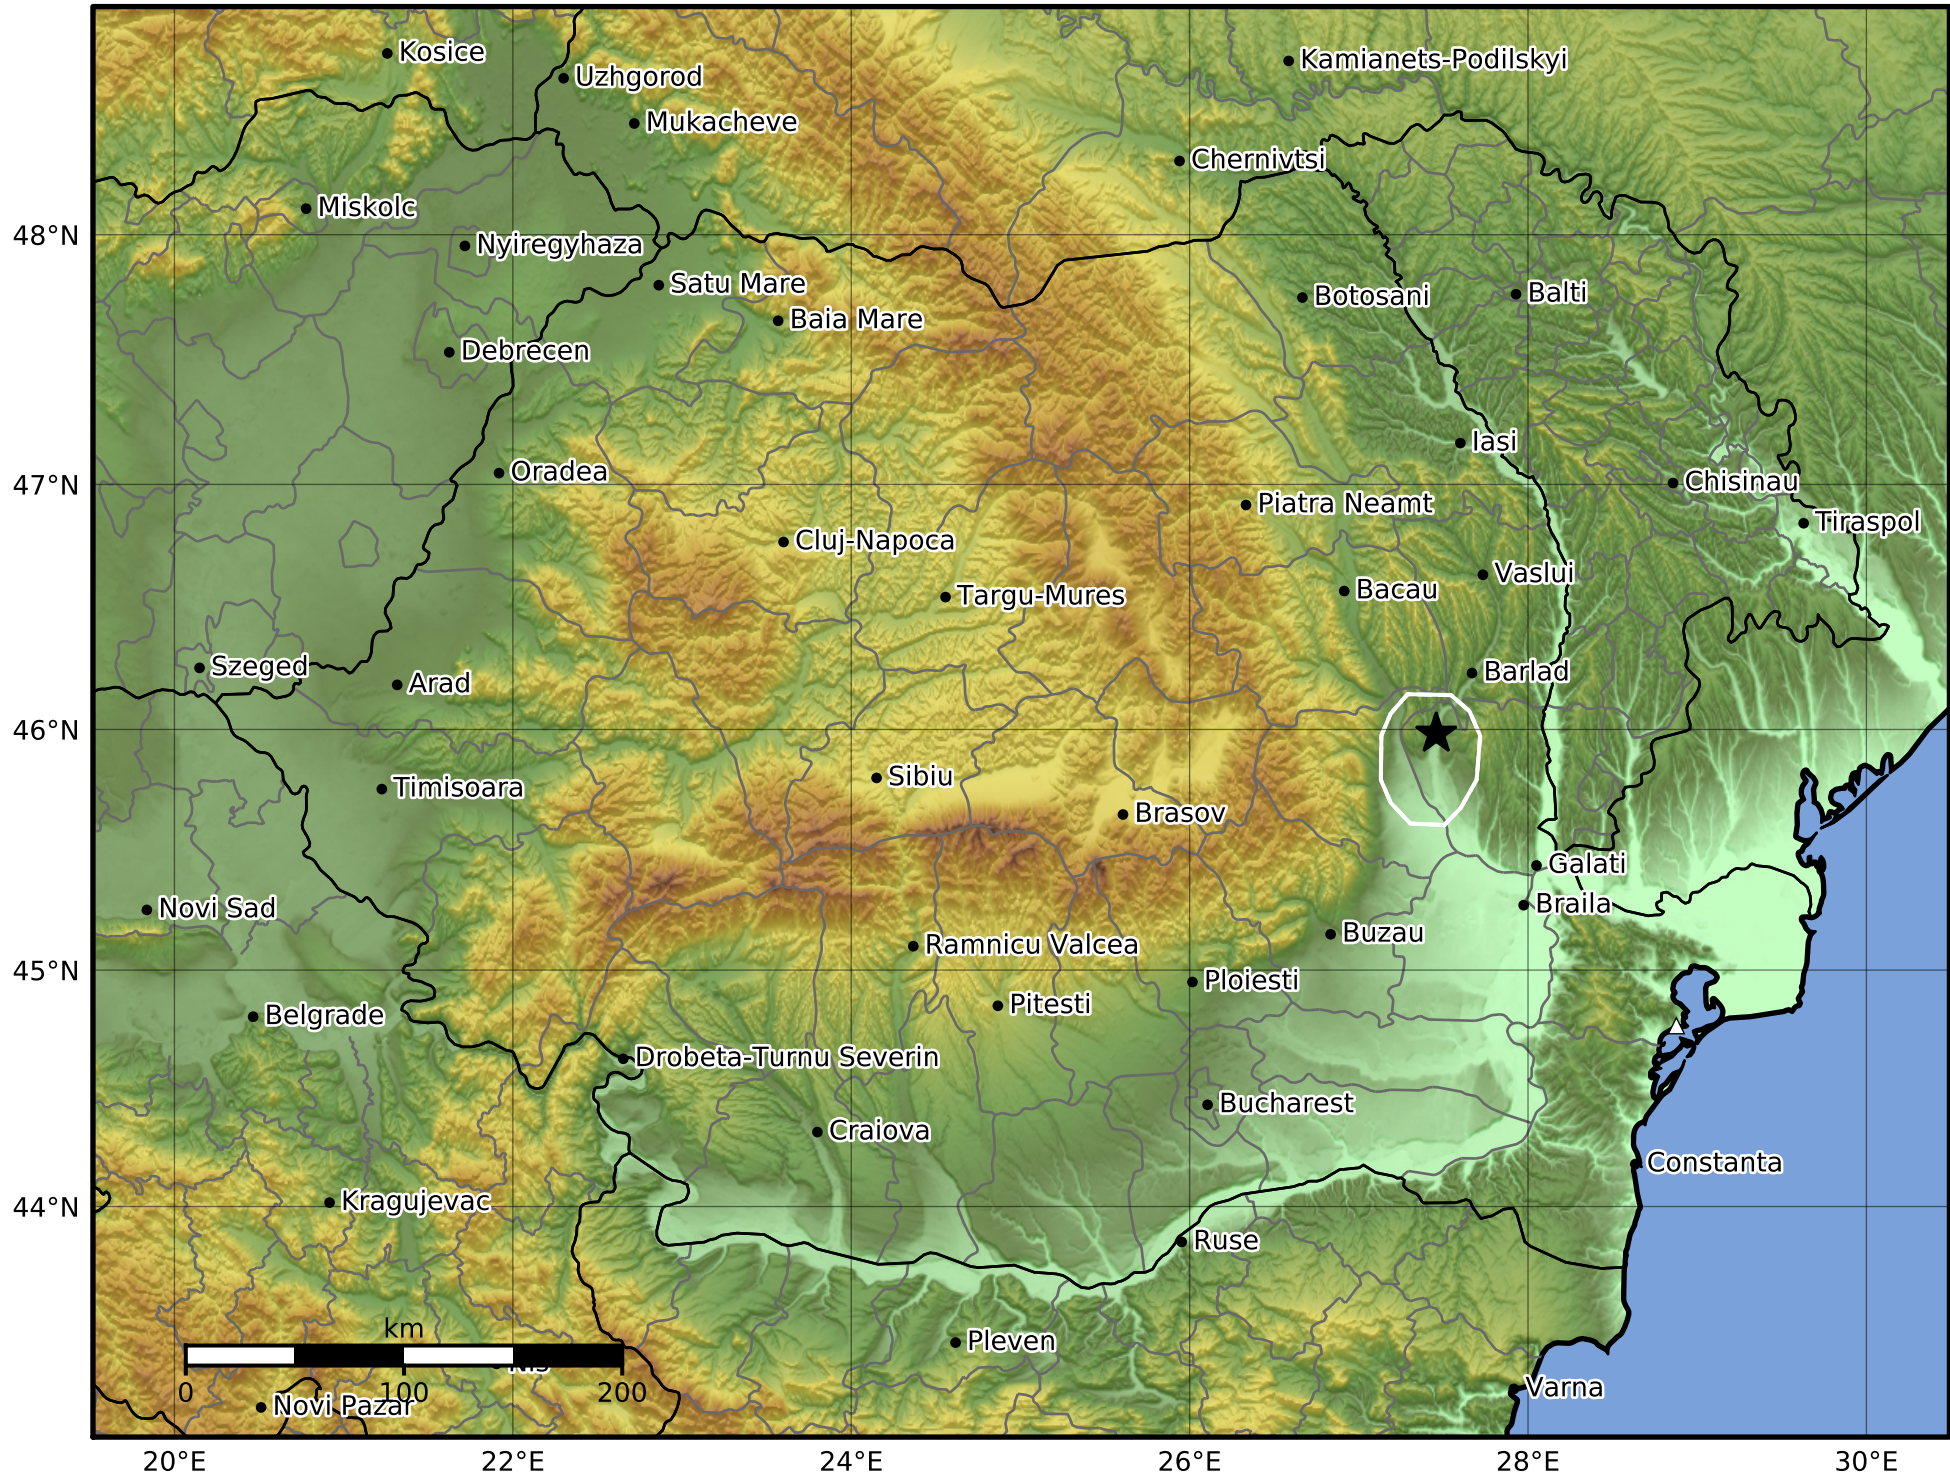

3.0 Second Peak Spectral Acceleration Map
 INFP ShakeMap: Moldova - Galati
 May 22, 2022 19:48:01 UTC M2.1 N45.98 E27.46 Depth: 15.0km
 ID:2022052219480163

Scale based on Worden et al. (2012)

Version 2: Processed 2022-09-29T07:27:35Z

△ Seismic Instrument ○ Macroseismic Observation ★ Epicenter