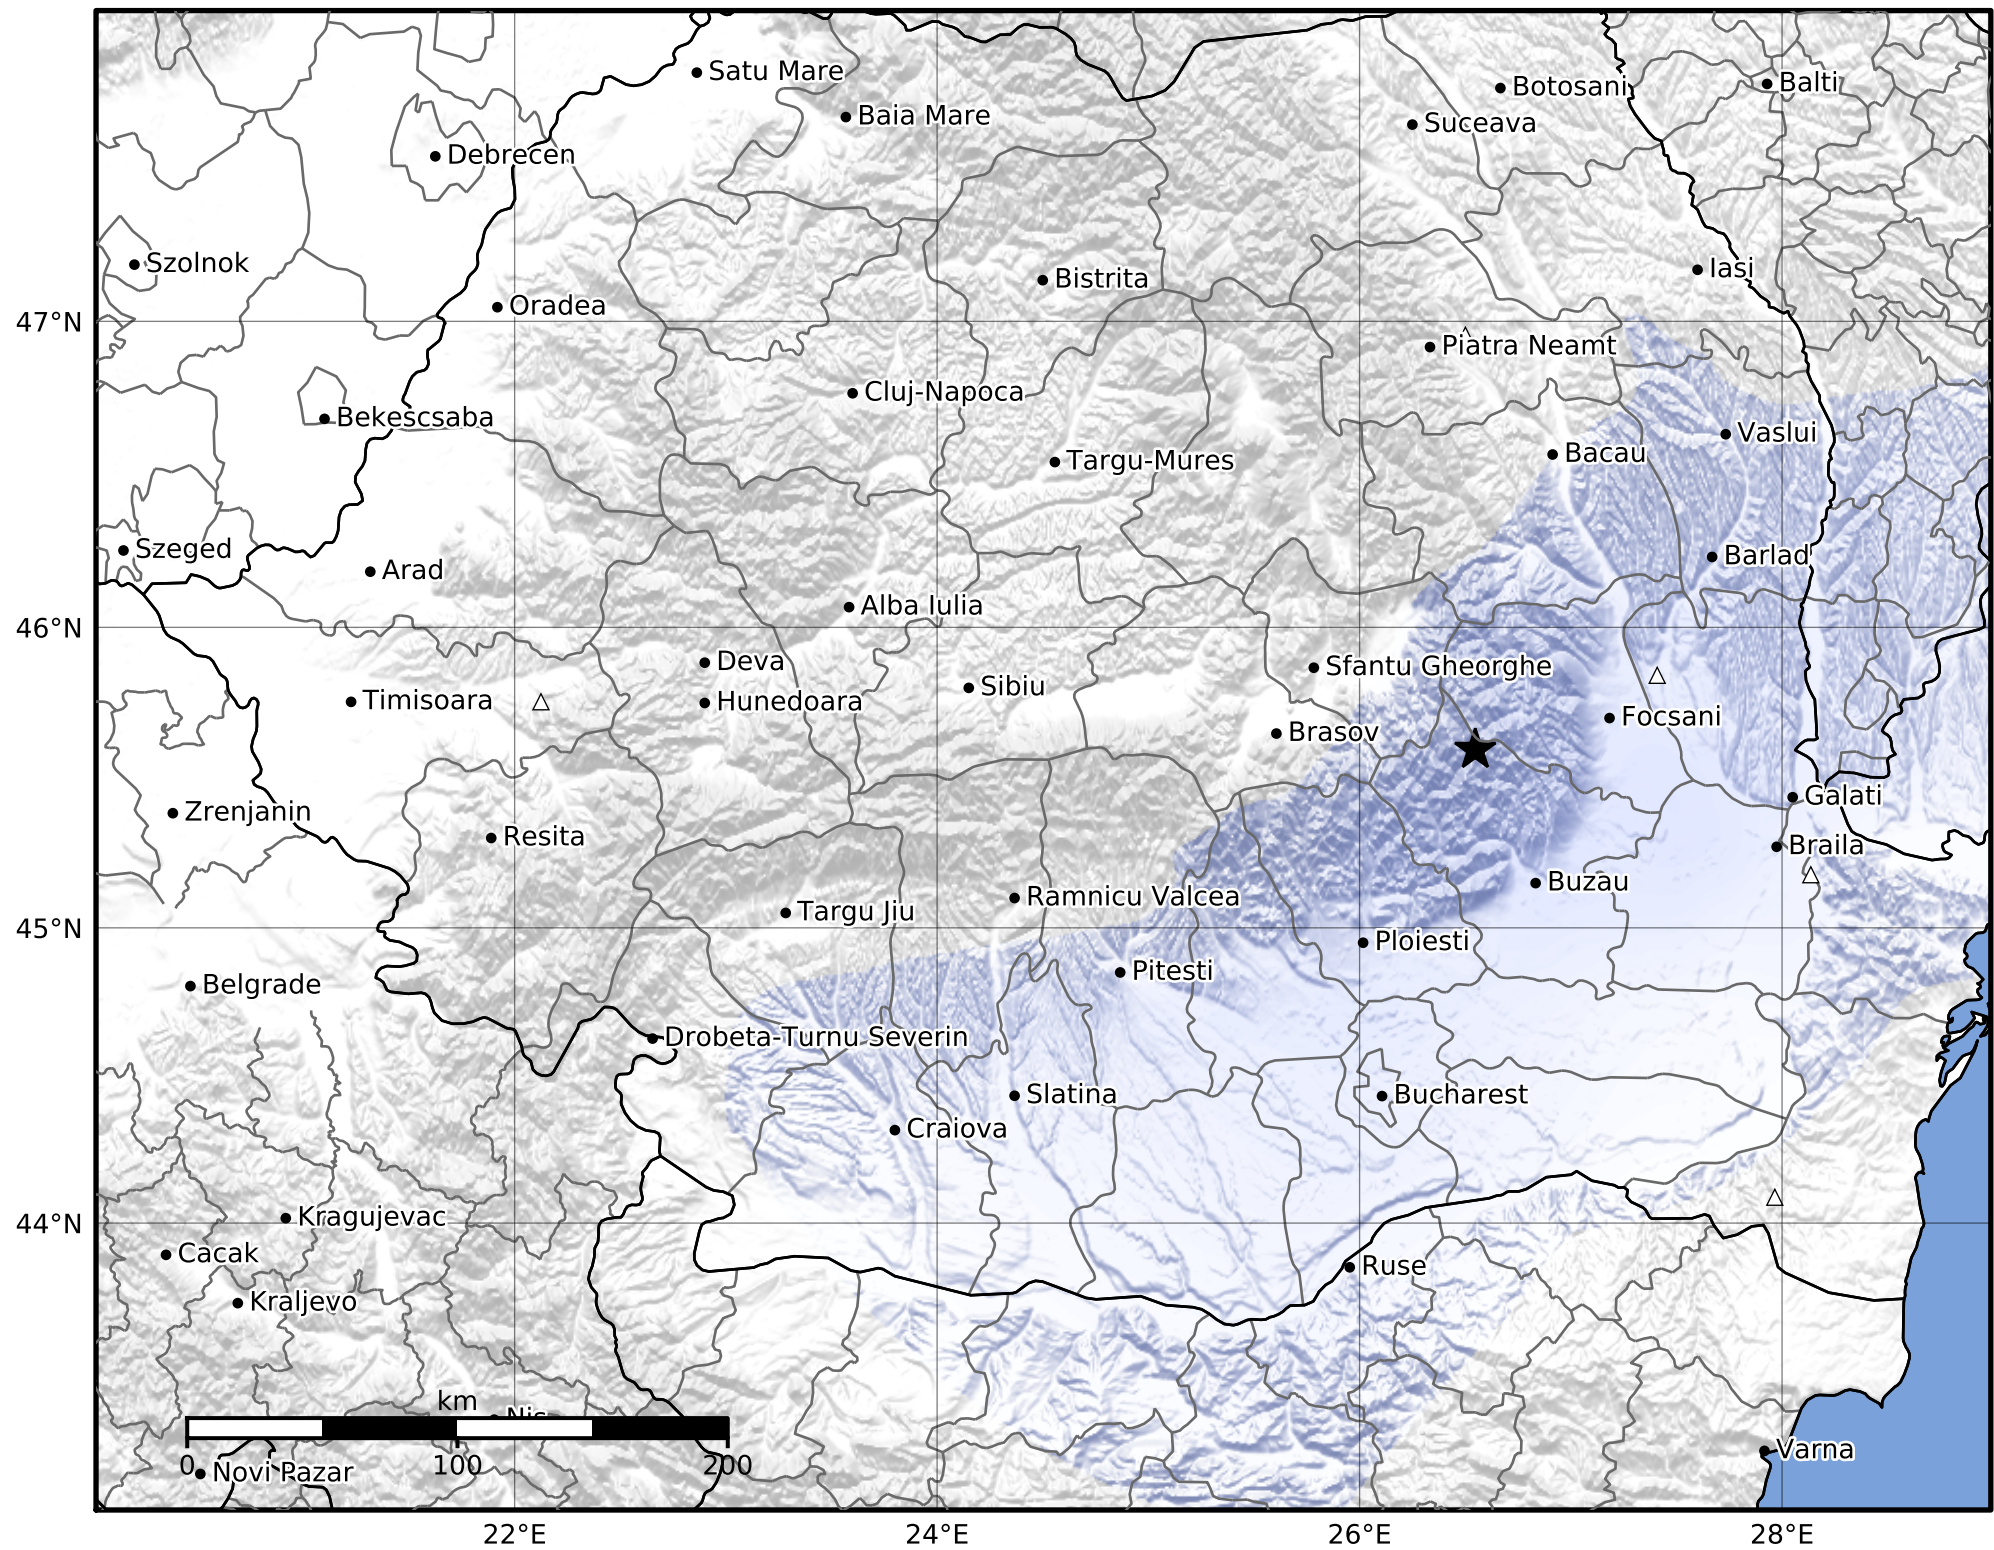

Macroseismic Intensity Map
 INFP ShakeMap: Zona seismică Vrancea - Buzău
 May 23, 2022 15:40:31 UTC M2.9 N45.60 E26.55 Depth: 140.0km
 ID:2022052315403169

SHAKING	Not felt	Weak	Light	Moderate	Strong	Very strong	Severe	Violent	Extreme
DAMAGE	None	None	None	Very light	Light	Moderate	Moderate/heavy	Heavy	Very heavy
PGA(%g)	<0.05	0.3	2.76	6.2	11.5	21.5	40.1	74.7	>139
PGV(cm/s)	<0.02	0.13	1.41	4.65	9.64	20	41.4	85.8	>178
INTENSITY	I	II-III	IV	V	VI	VII	VIII	IX	X+

Scale based on Worden et al. (2012)

Version 2: Processed 2022-09-29T07:25:18Z

△ Seismic Instrument ○ Macroseismic Observation ★ Epicenter