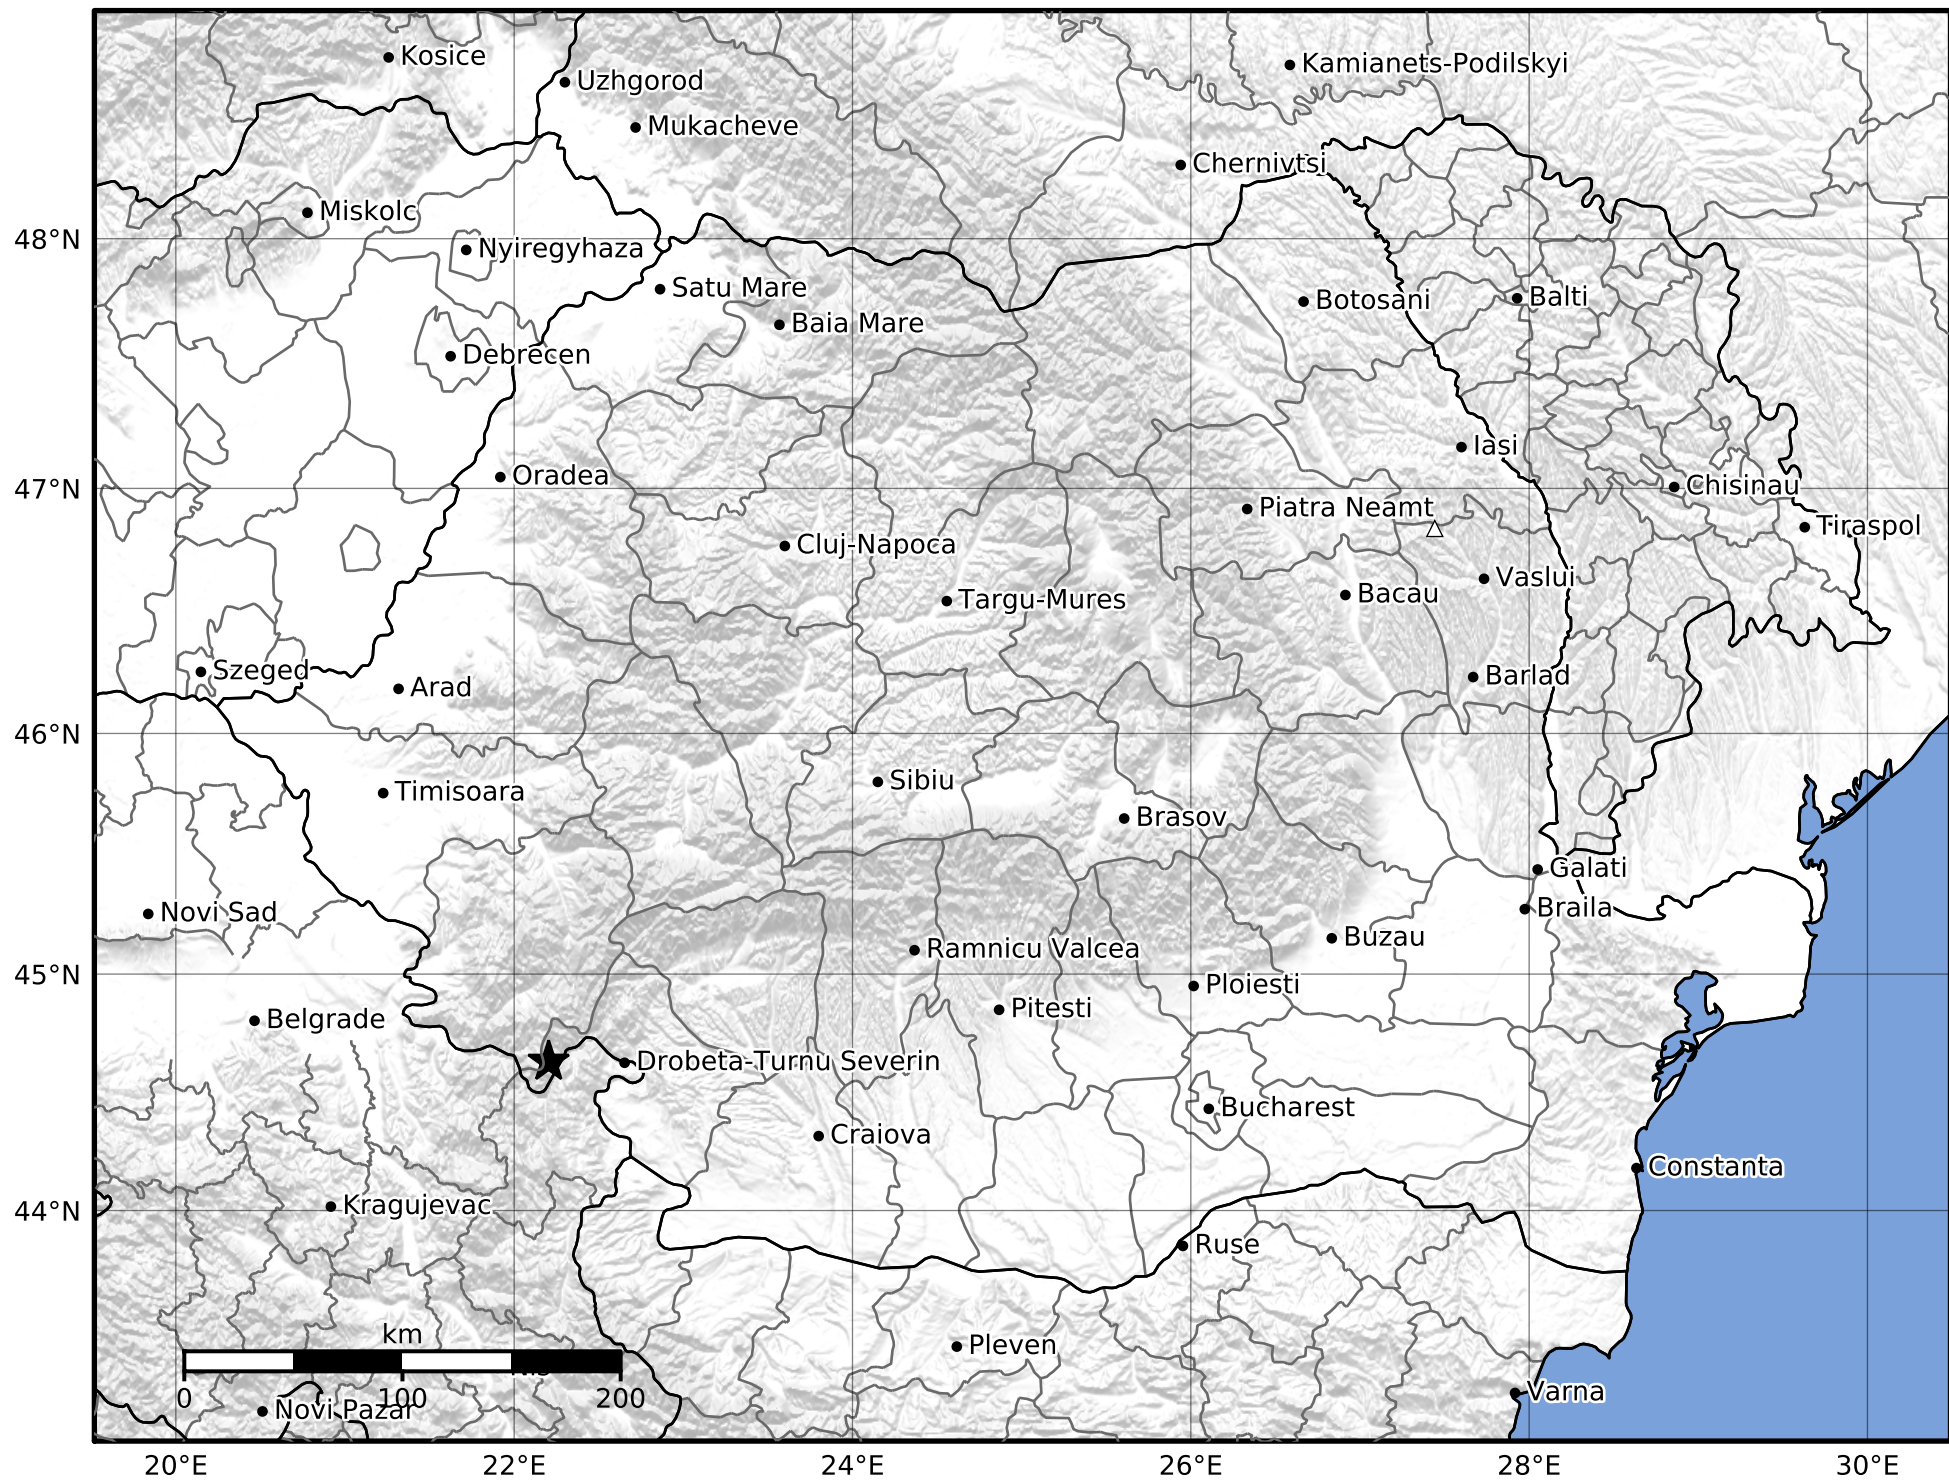

Macroseismic Intensity Map
 INFP ShakeMap: Banat - Mehedinti
 May 27, 2022 20:29:12 UTC M2.1 N44.63 E22.20 Depth: 5.0km
 ID:2022052720291297

SHAKING	Not felt	Weak	Light	Moderate	Strong	Very strong	Severe	Violent	Extreme
DAMAGE	None	None	None	Very light	Light	Moderate	Moderate/heavy	Heavy	Very heavy
PGA(%g)	<0.05	0.3	2.76	6.2	11.5	21.5	40.1	74.7	>139
PGV(cm/s)	<0.02	0.13	1.41	4.65	9.64	20	41.4	85.8	>178
INTENSITY	I	II-III	IV	V	VI	VII	VIII	IX	X+

Scale based on Worden et al. (2012)

Version 2: Processed 2022-09-29T07:22:45Z

△ Seismic Instrument ○ Macroseismic Observation ★ Epicenter