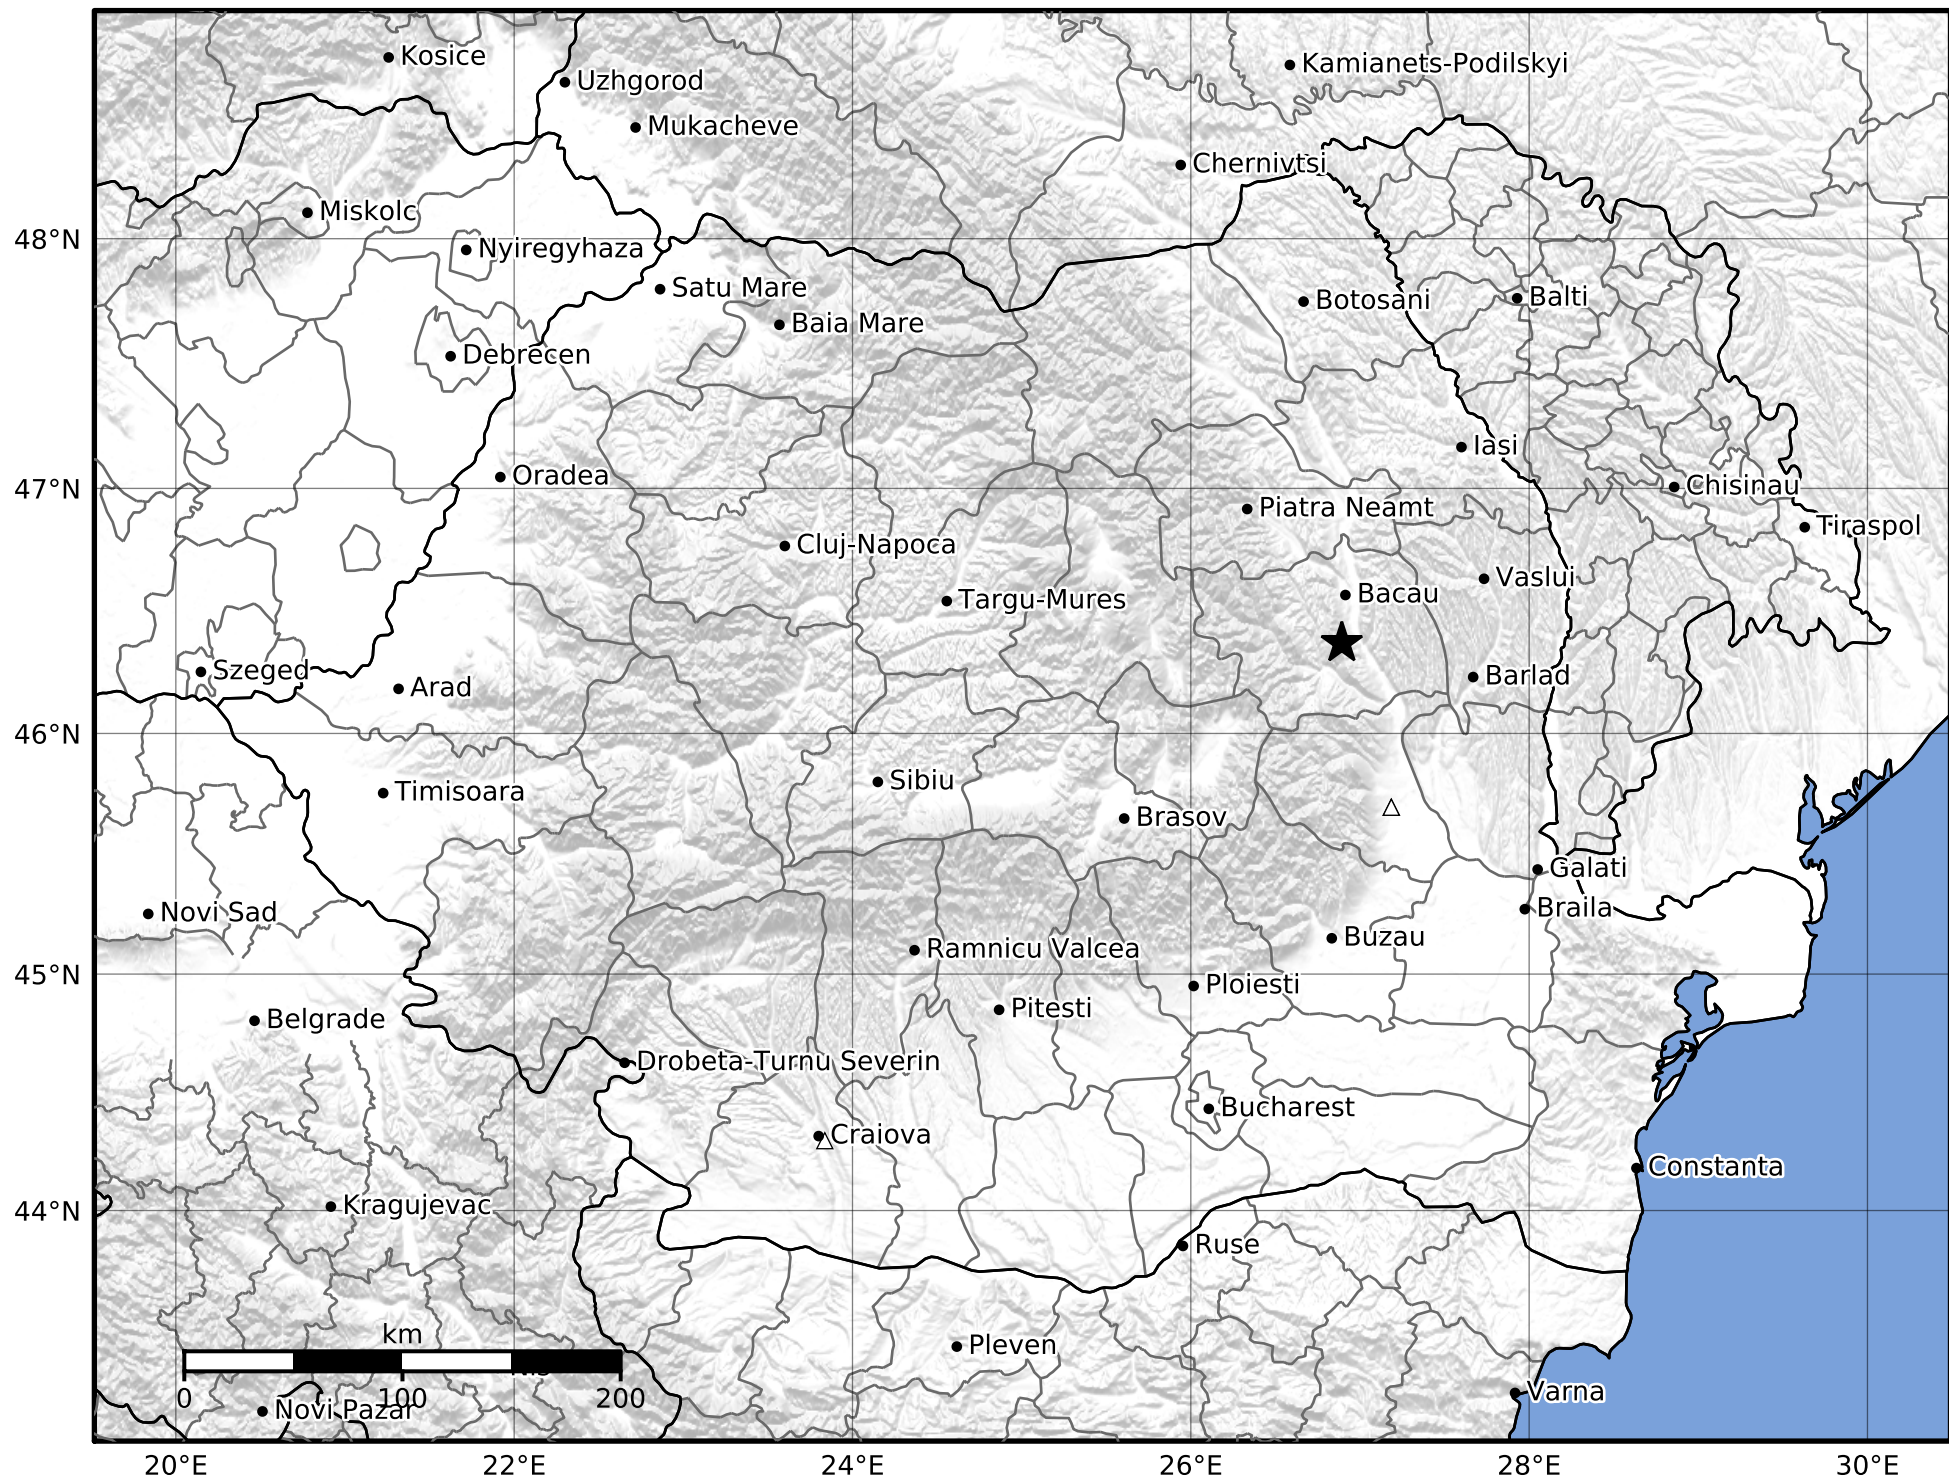

Macroseismic Intensity Map  
 INFP ShakeMap: Moldova - Bacau  
 May 29, 2022 23:12:59 UTC M2.1 N46.37 E26.89 Depth: 15.0km  
 ID:2022052923125944

SHAKING	Not felt	Weak	Light	Moderate	Strong	Very strong	Severe	Violent	Extreme
DAMAGE	None	None	None	Very light	Light	Moderate	Moderate/heavy	Heavy	Very heavy
PGA(%g)	<0.05	0.3	2.76	6.2	11.5	21.5	40.1	74.7	>139
PGV(cm/s)	<0.02	0.13	1.41	4.65	9.64	20	41.4	85.8	>178
INTENSITY	<b>I</b>	<b>II-III</b>	<b>IV</b>	<b>V</b>	<b>VI</b>	<b>VII</b>	<b>VIII</b>	<b>IX</b>	<b>X+</b>

Scale based on Worden et al. (2012)

Version 2: Processed 2022-09-29T07:20:34Z

△ Seismic Instrument

○ Macroseismic Observation

★ Epicenter